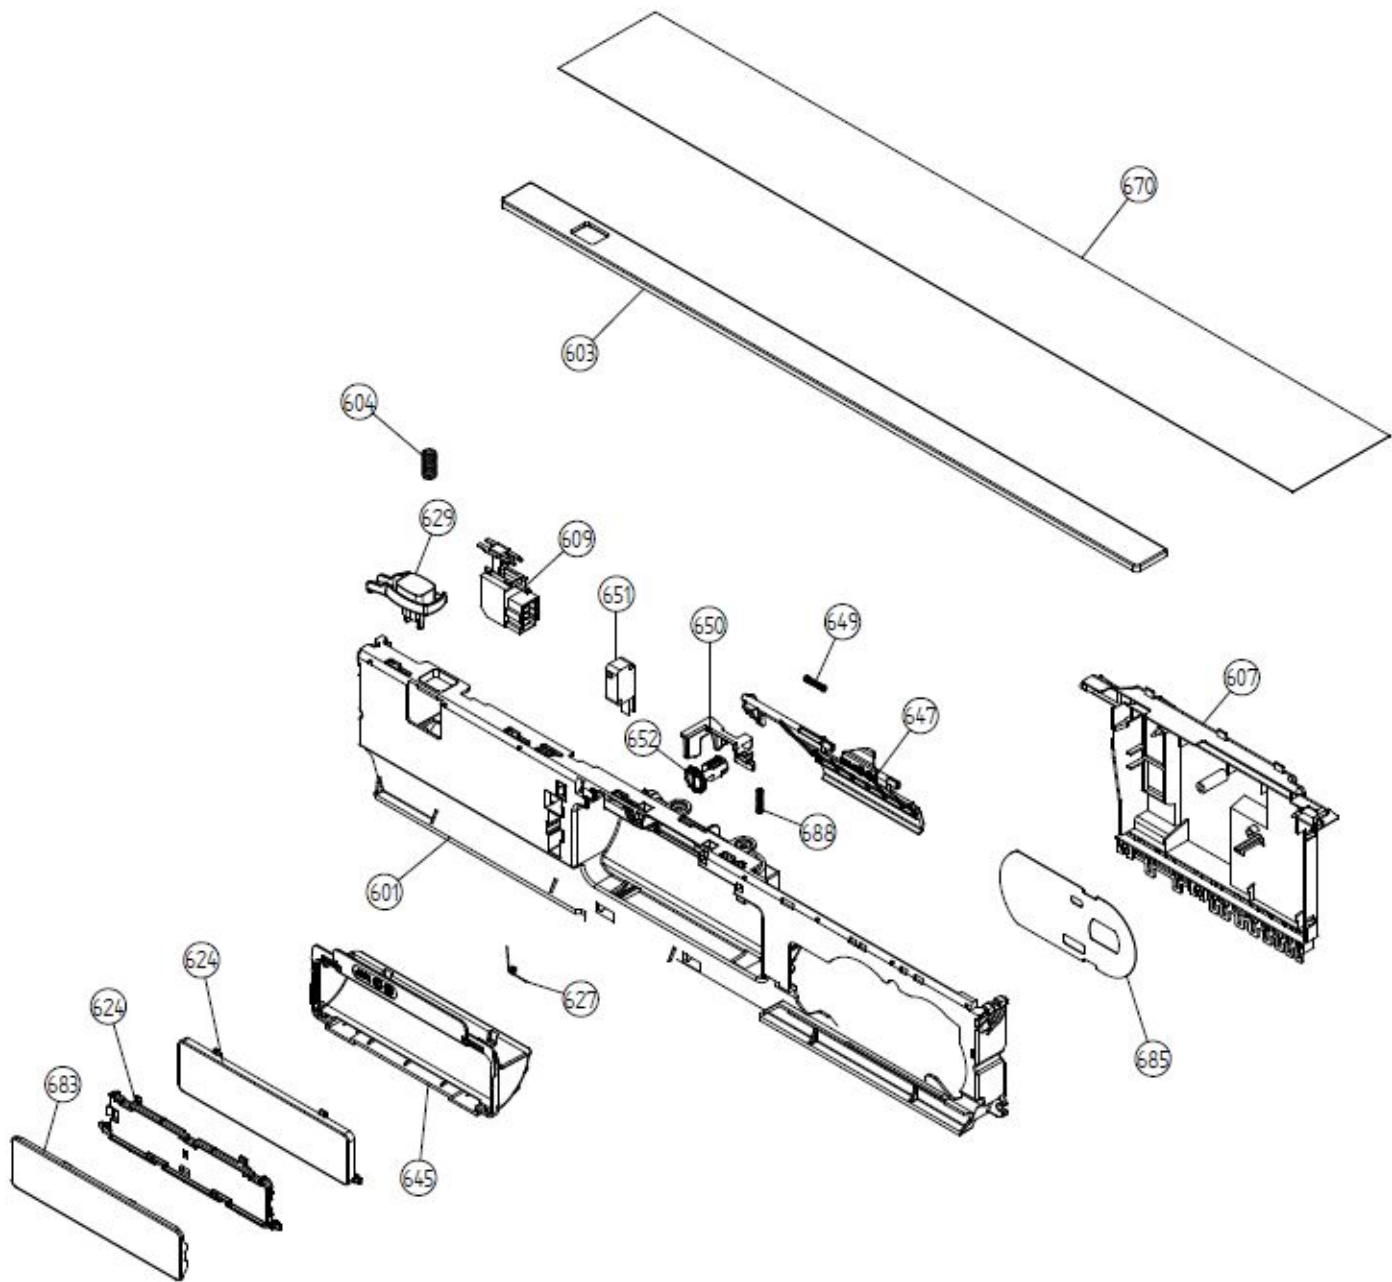

Position	Ident	Spare part description	Quantity	Validity	Extra ID
0601	700545	SWITCH PANEL	1		
0603	469196	COVER ASKO 90.1 3 OPT.SIGN EN	1		
0604	700339	SPRING	1		
0607	499672	CONTROL UNIT ASSY DW16.1 SS	1		
0609	200349	POWER BUTTON	1		
0610	700397	WIRING HARNESS NTC	1		
0611	474504	WIRING HARNESS DIVERTER VALVE DW UL4	1		
0614	700361	WIRING HARNESS CIRC. PUMP	1		
0616	474503	WIRING HARNESS FLOW AND PRESSURE DW UL4	1