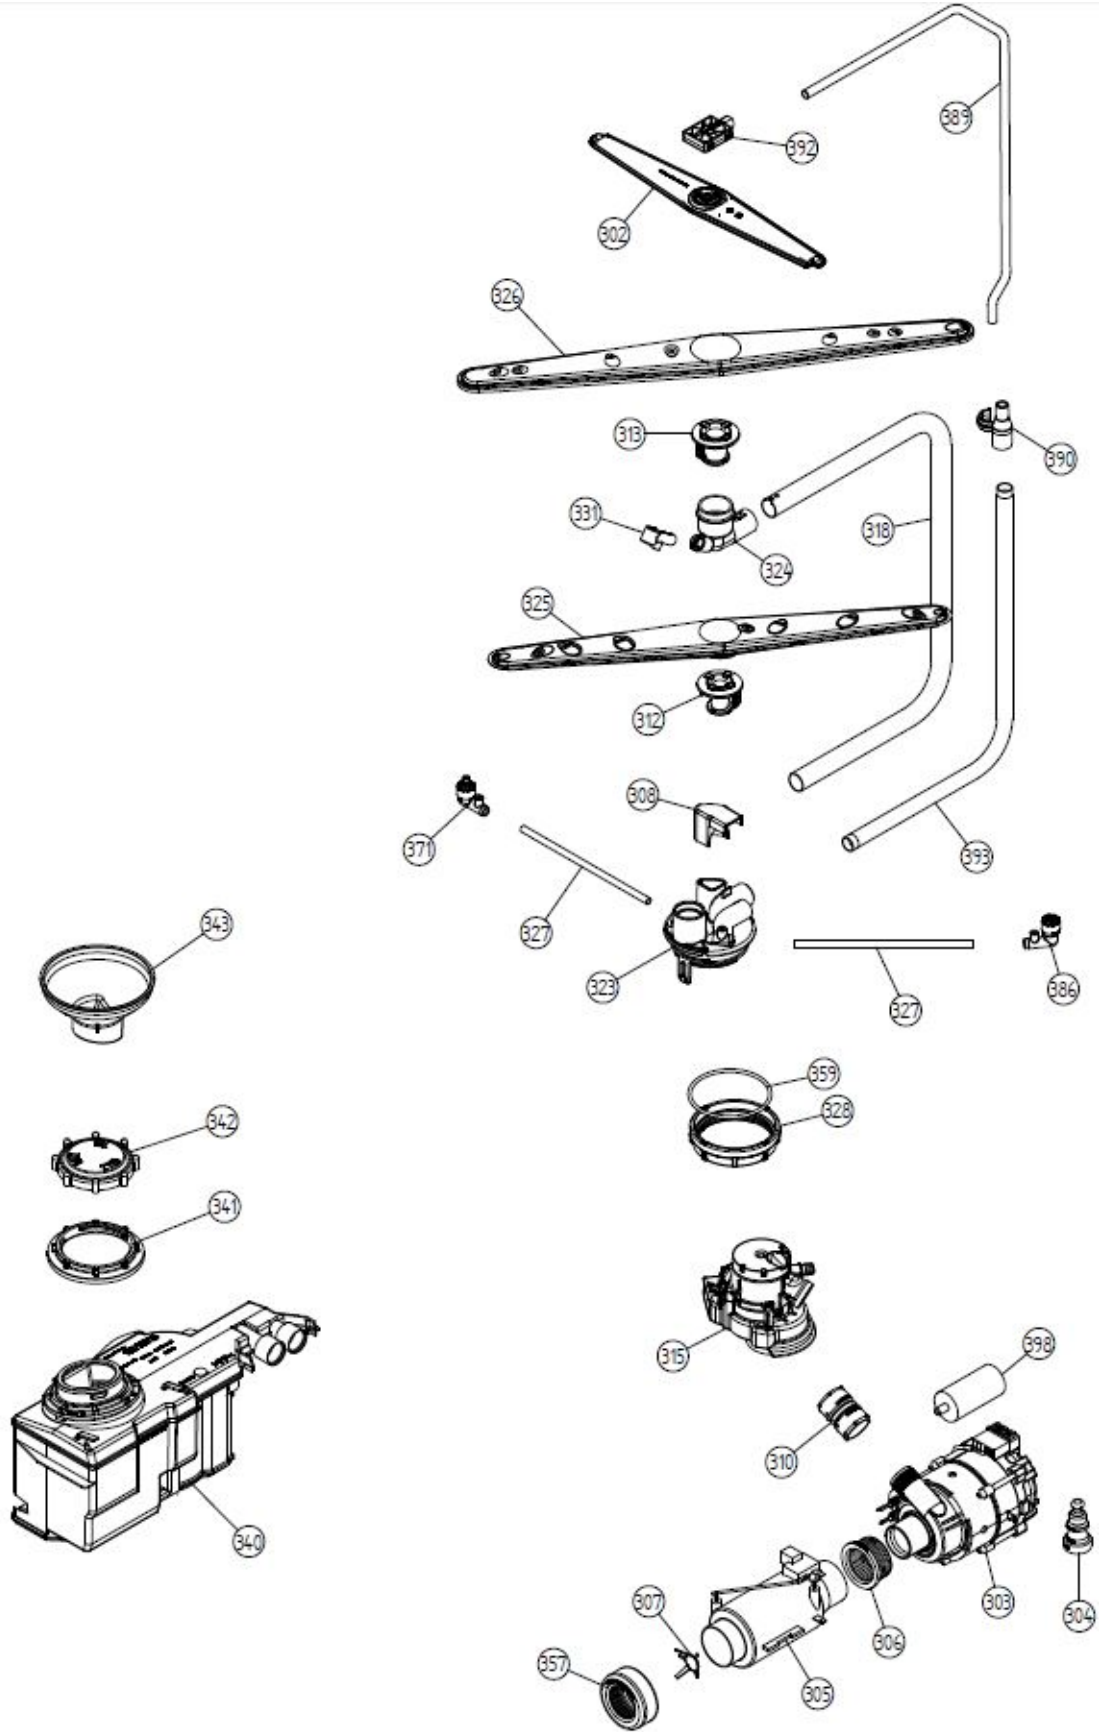

Position	Ident	Spare part description	Quantity	Validity	Extra ID
0302	476717	SPRAY ARM UPPER ASSY	1		
0303	700244	WASHING PUMP	1