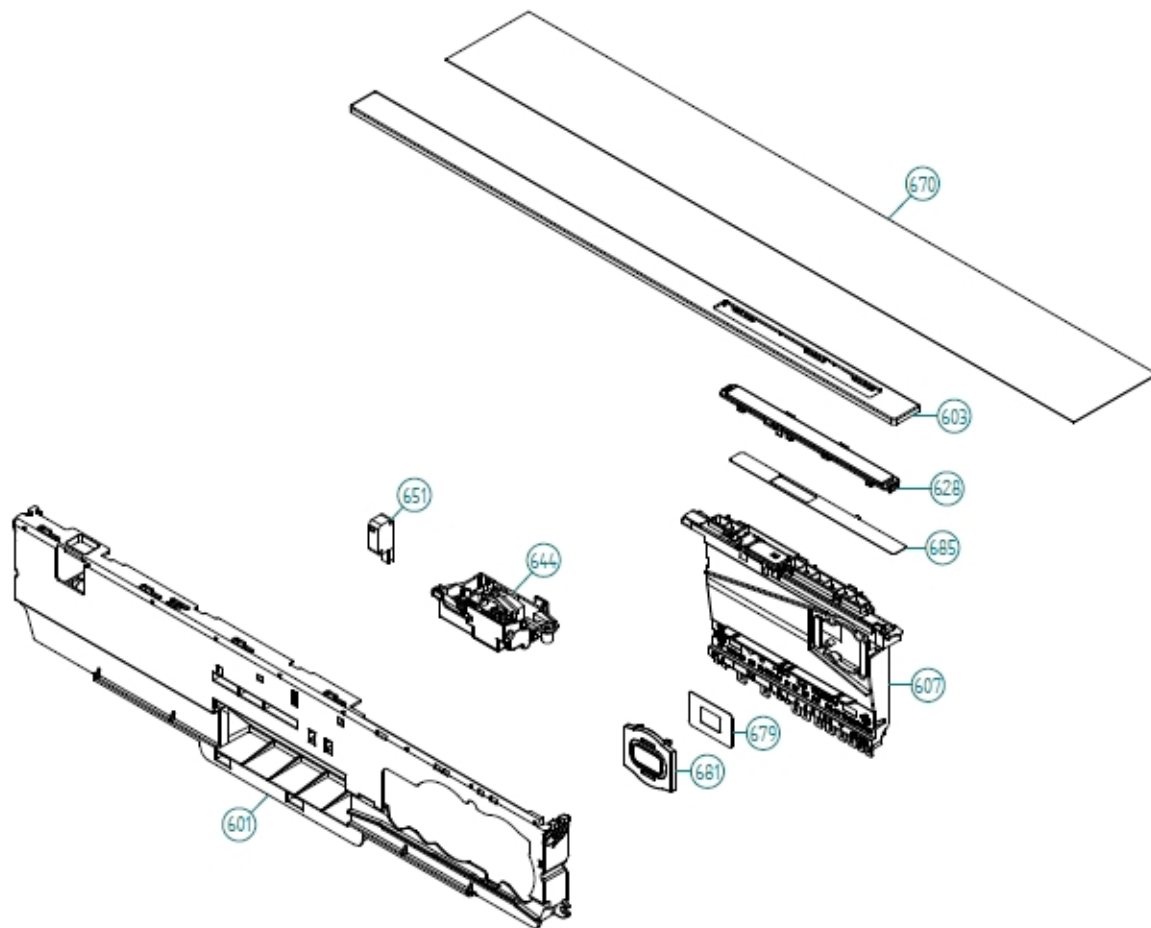

Position	Ident	Spare part description	Quantity	Validity	Extra ID
0601	700546	SWITCH PANEL	1		
0603	431190	COVER ASKO DW90.2 SIGN	1