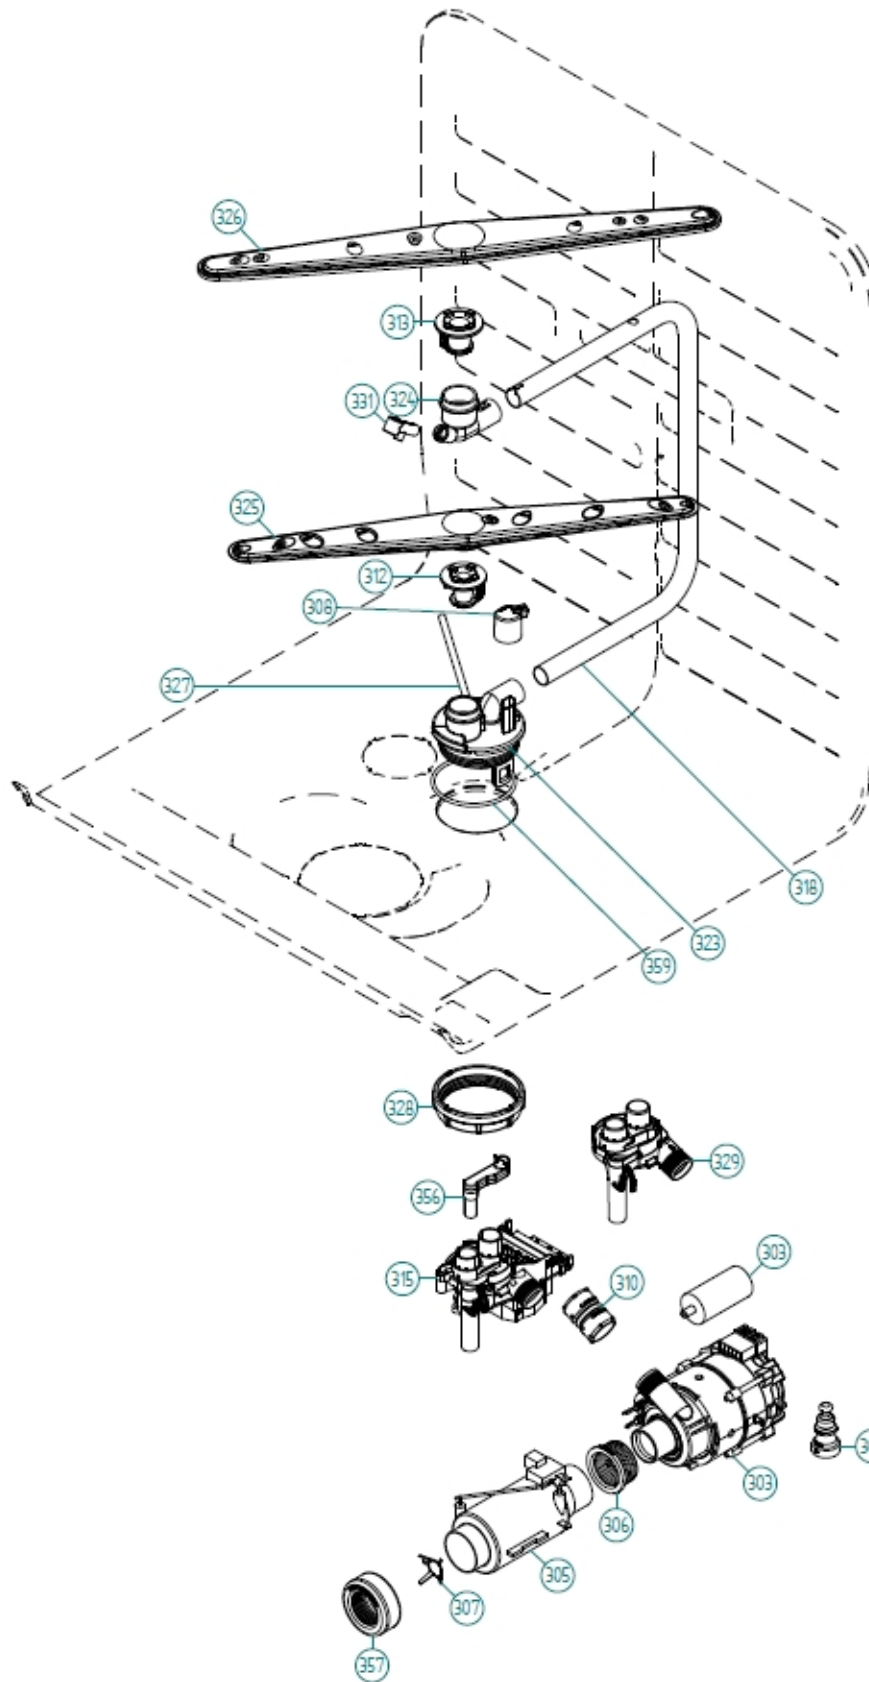

Position	Ident	Spare part description	Quantity	Validity	Extra ID
0303	700244	WASHING PUMP	1		
0303A	441459	CONDENSER 7UF EM 60HZ	1