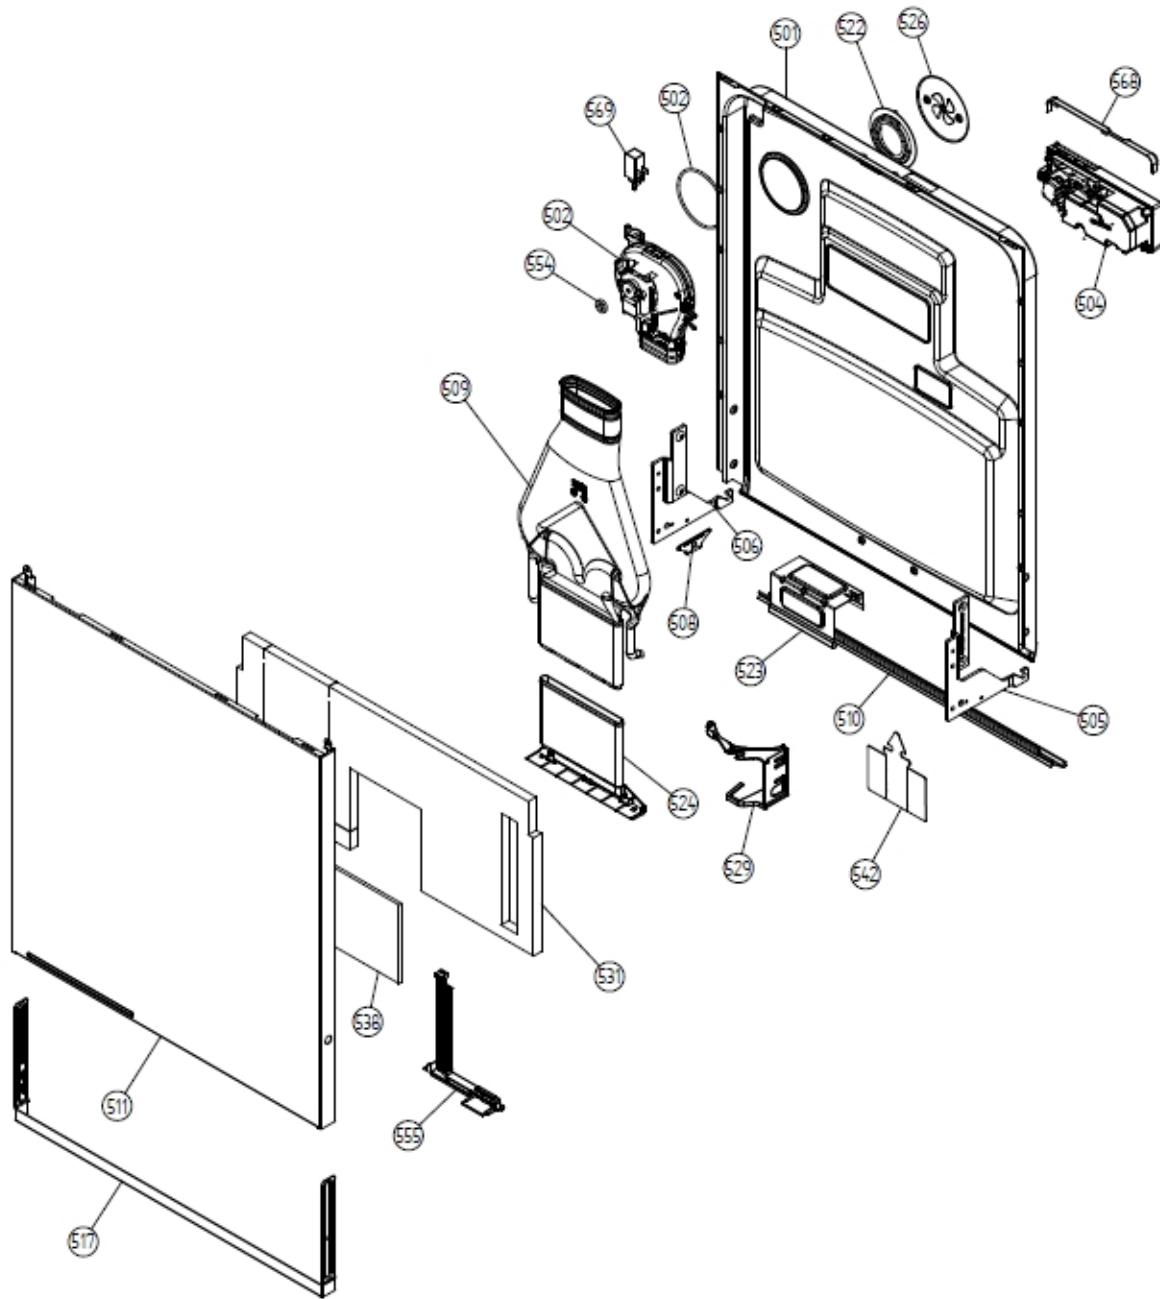

Position	Ident	Spare part description	Quantity	Validity	Extra ID
0501	454999	INNER DOOR F/INT.XL DW16 KPL	1		
0502	450975	DOOR FAN UL4 120V ASSY	1