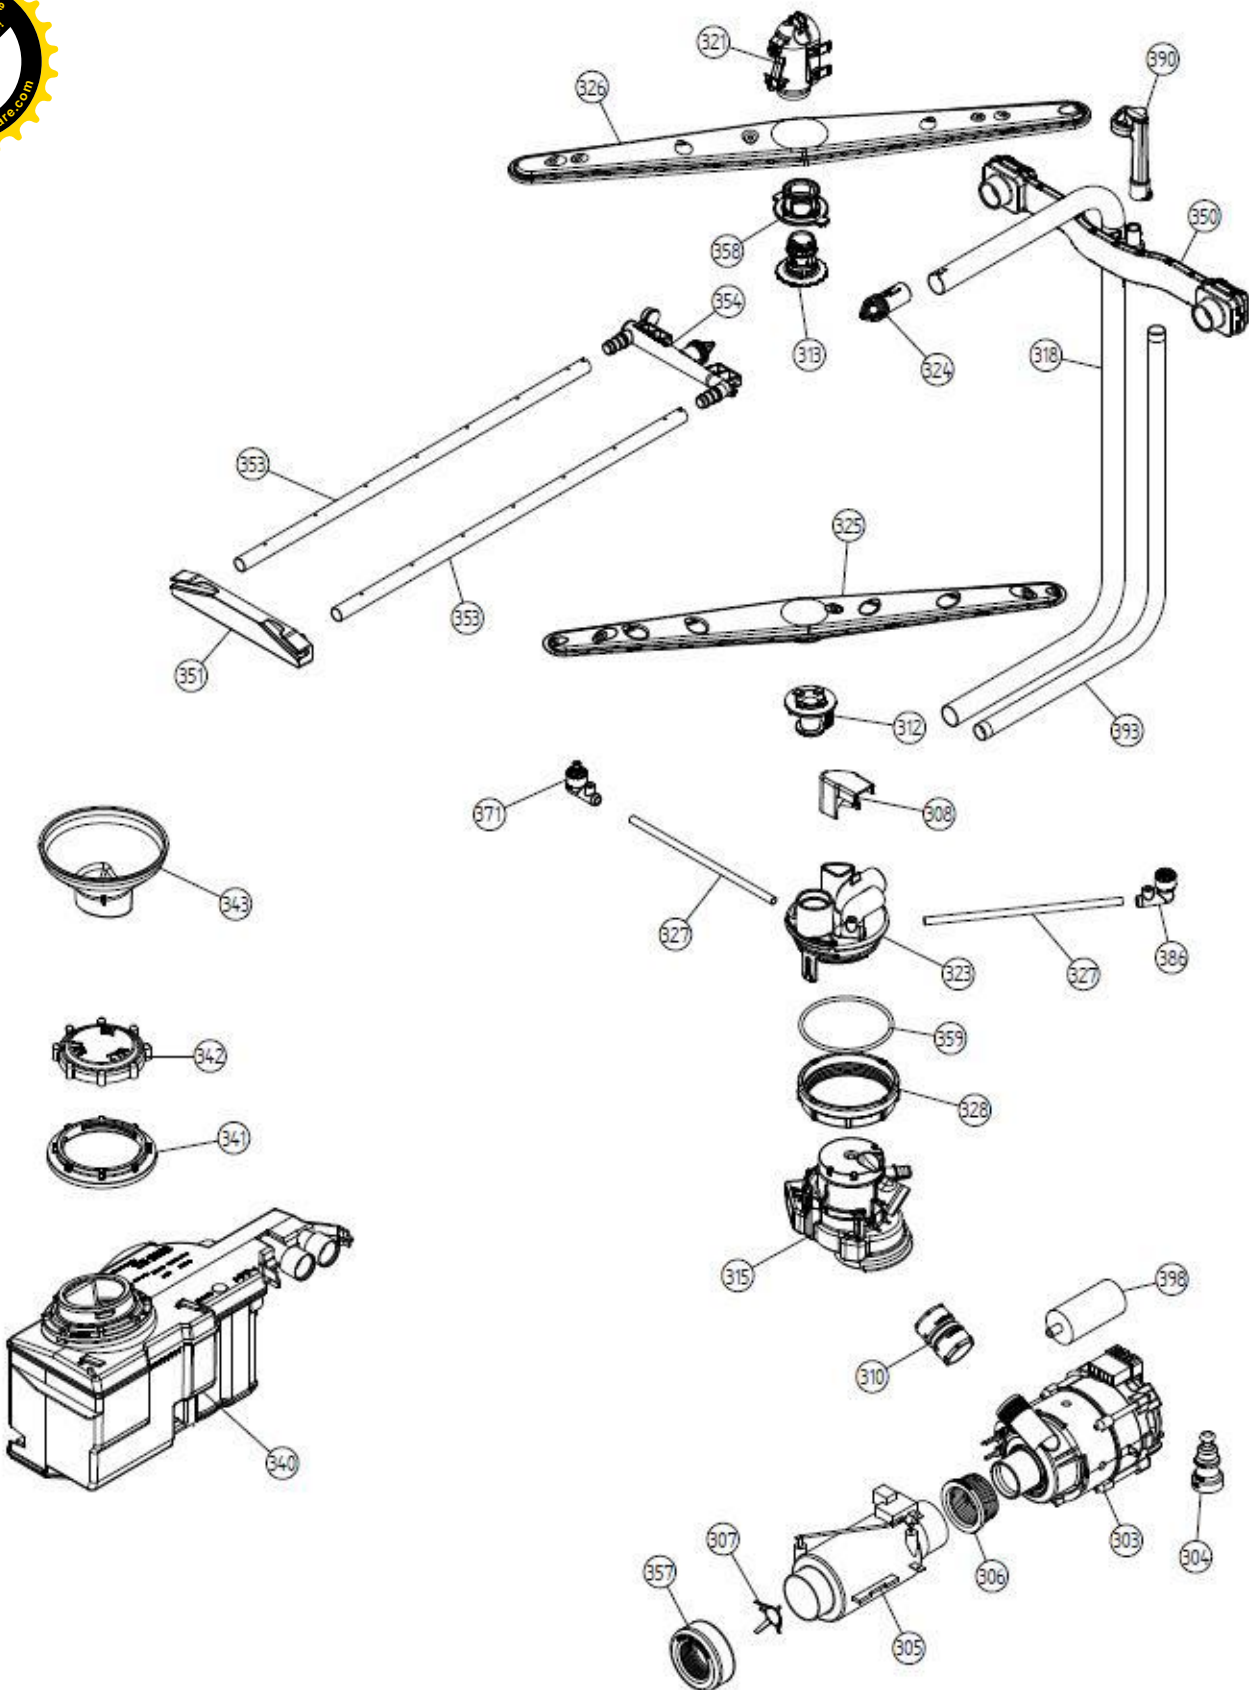

162623

Position	Ident	Spare part description	Quantity	Validity	Extra ID
0303	700244	WASHING PUMP	1		
0304	700408	WASHING MOTOR CUSHION	1		

Ident	Spare part description	Quantity	Validity	Extra ID
429634	HEATER	1		
0306	700399	GASKET	1	
700405	HEATER INSERTION	2		
0308	520549	DISCHARGE COVER DW16	1	
0310	484503	PUMP'S HOSE W.CLAMP ASSY	1	
0312	474365	SPRAY ARM HOLDER LOW.5502-B	1	
0313	700382	BEARING	1	
0315	524016	DIVERTER VALVE 3-POS 110-120V 60HZ	1	
0318	513114	SPRAYER TUBE ADJ.UPPER BASKET	1	
0321	428791	DIVIDER	1	
0323	461548	SPRAY TOWER LOW FOR 2 NOZZLE AND D14	1	
0324	700385	HOSE GUIDANCE	1	
0324A	700264	GASKET	2	
0325	474374	SPRAY ARM LOW ASSY DW16	1	
0326	700383	SPRAYARM UPPER BASKET ASSY UL4	1	
0327	700329	HOSE	2	
0328	700323	RING	1	
0350	477215	MANIFOLD MIDDLE BASKET ASSY	1	
0351	700393	SUPPORT	1	
0353	493523	SPRAY TUBE MIDDLE BASKET DW	2	
0354	477268	MIDDLE BASKET CONNECTION 5502-B	1	
0357	700423	GASKET	1	
0358	700392	SUPPORT	1	
0359	700437	GASKET	2	
0371	484953	SPRAYER NOZZLE L ASSY	1	
0386	484955	SPRAYER NOZZLE R ASSY	1	
0390	477219	SPRAY NOZZLE MIDDLE BASKET 5502-B	1	
0393	493469	SPRAYER TUBE D14 XXL	1	
0398	441459	CONDENSER 7UF EM 60HZ	1	