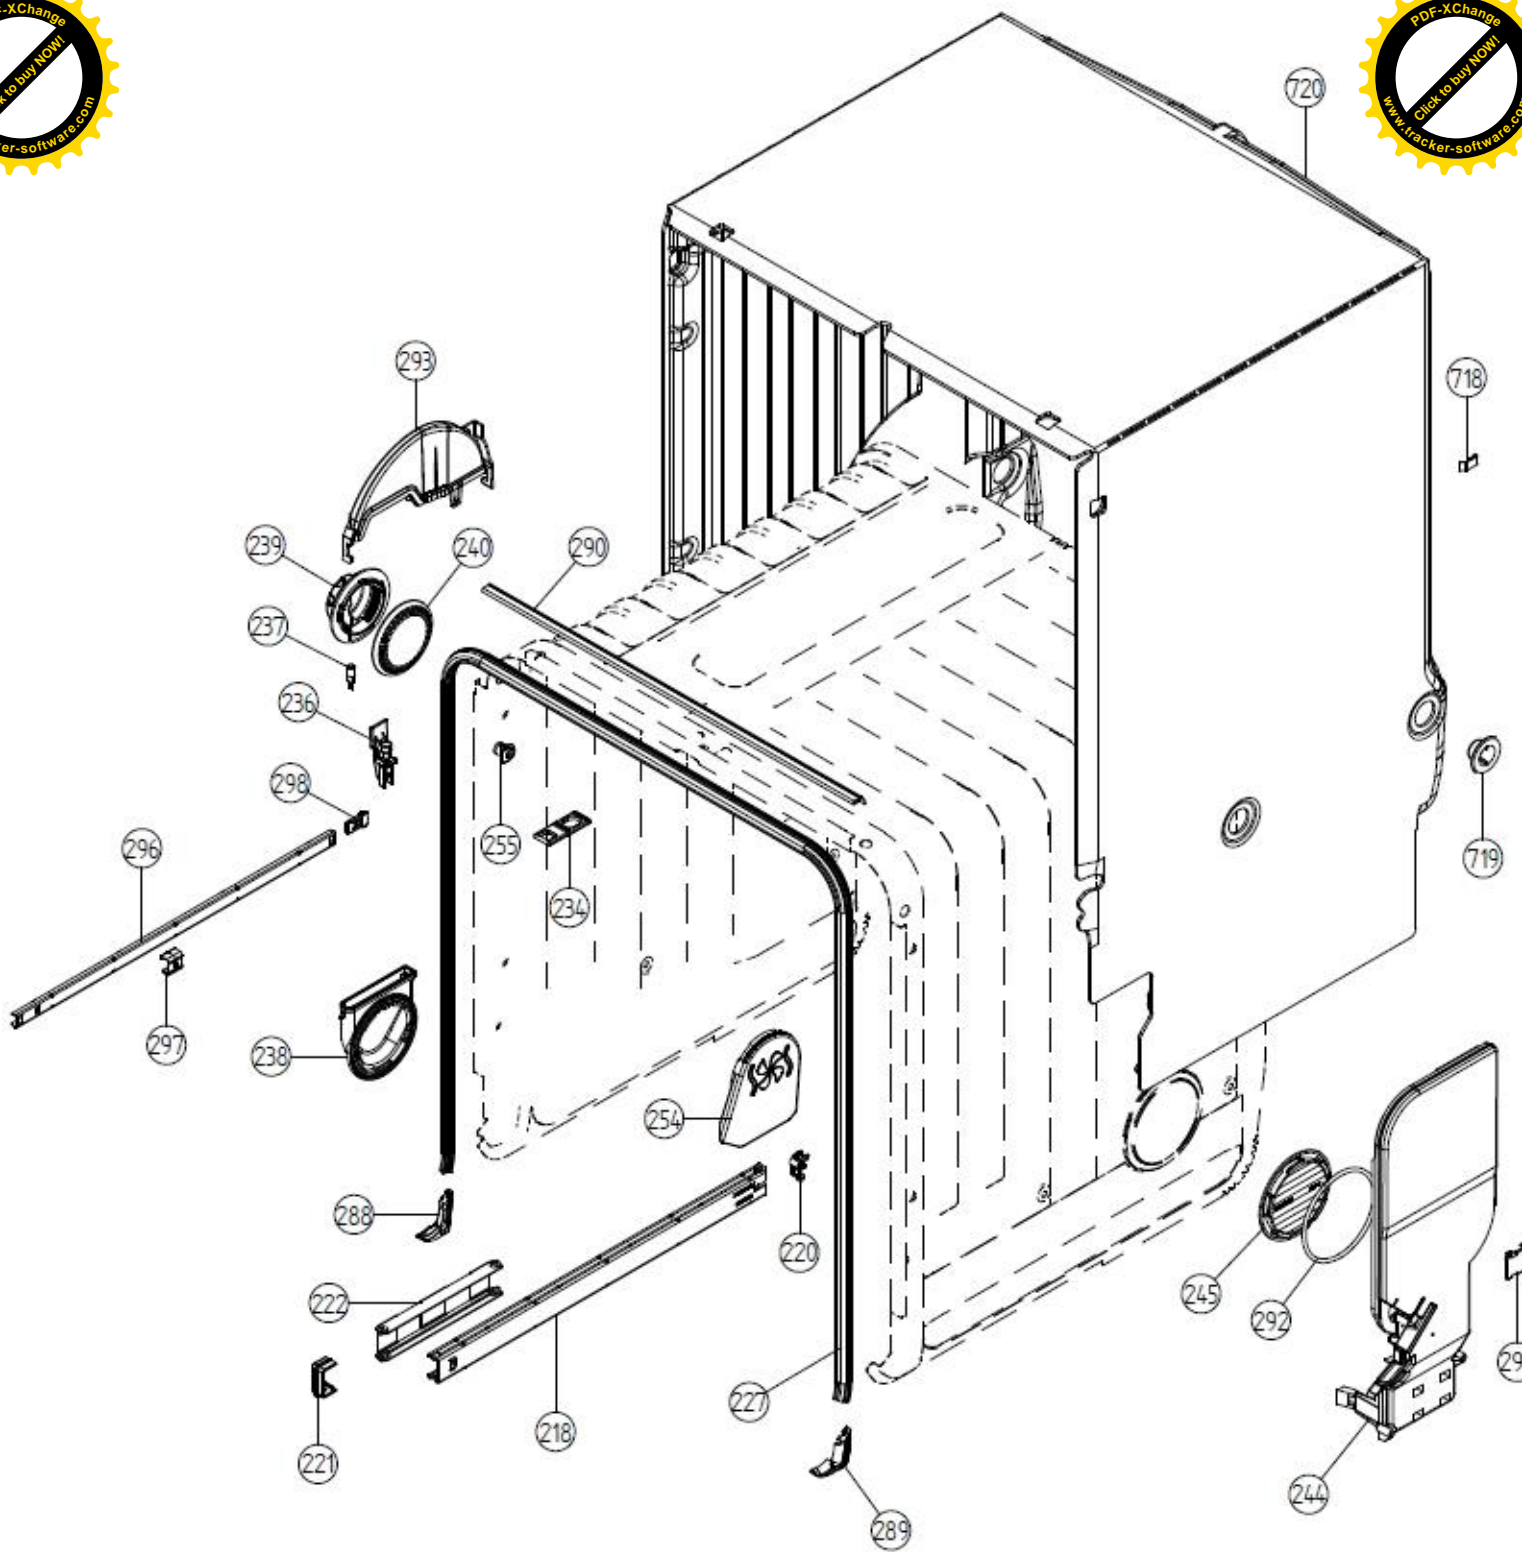

Position	Ident	Spare part description	Quantity	Validity	Extra ID
0218	700308	GUIDE	4		
0220	700313	GUIDE SHOCK ABSORBER	4		
0221	700430	RAIL BLOCK	4		
0222	428814	SPACER	1		
0227	700309	GASKET	1		
0234	700319	LATCH	1