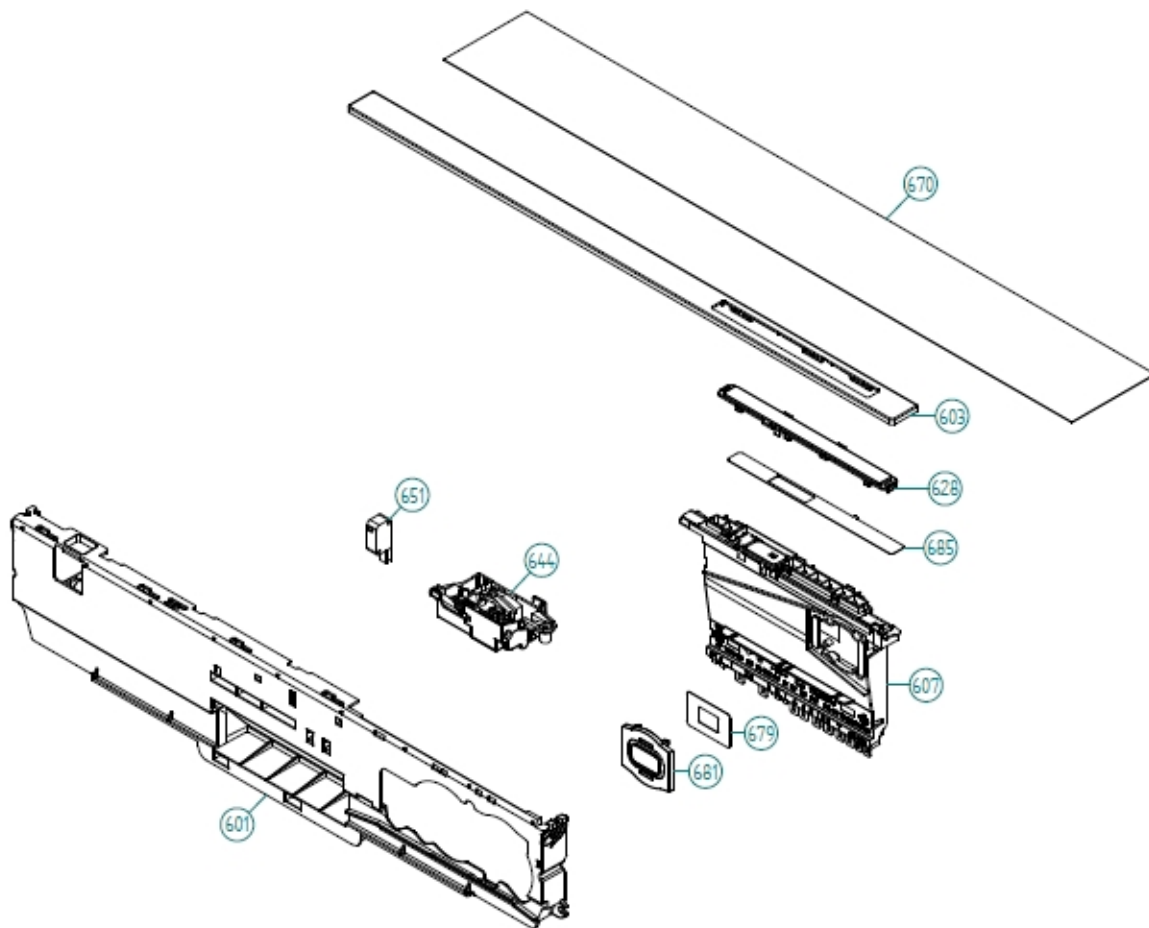

Position	Ident	Spare part description	Quantity	Validity	Extra ID
0601	700546	SWITCH PANEL	1		
0603	537116	DECORATIVE PLATE ASSY DW90.2 ASKO SIGN	1