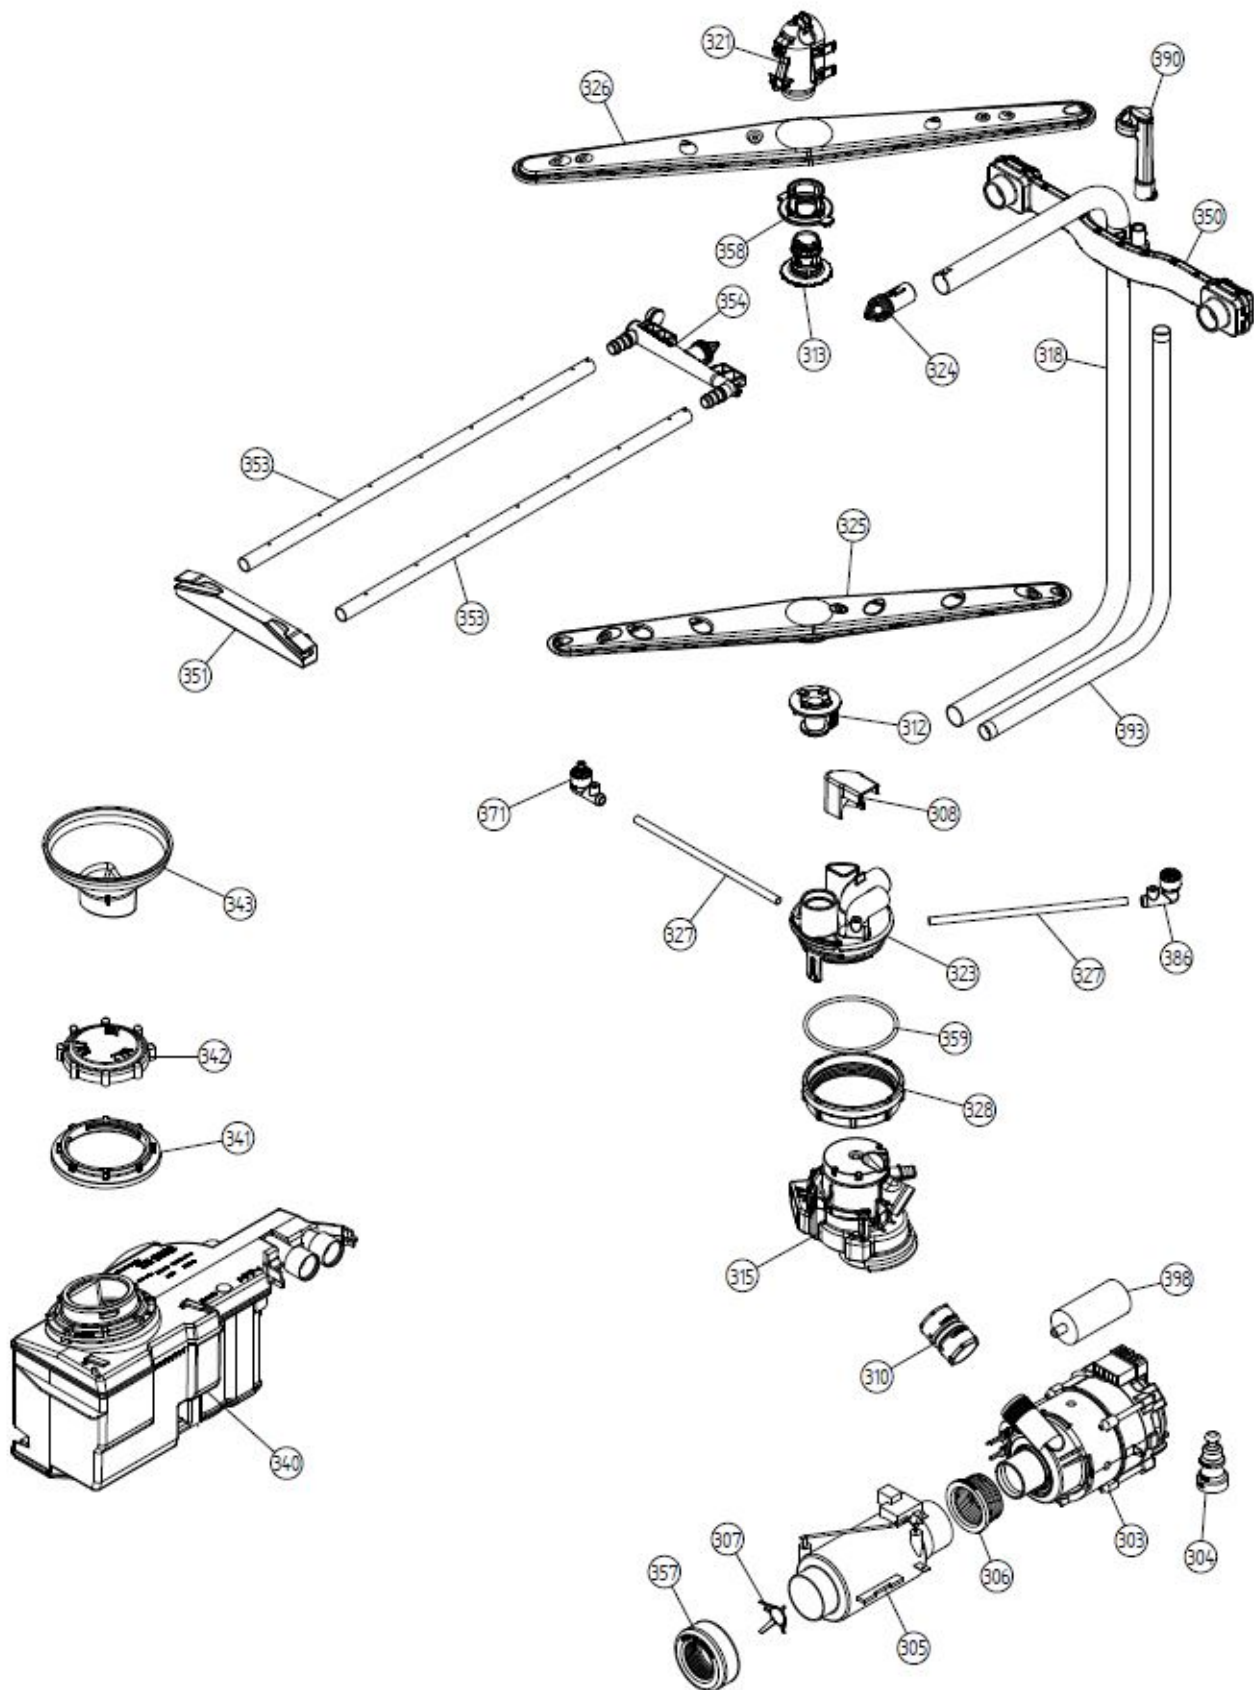

Position	Ident	Spare part description	Quantity	Validity	Extra ID
0303	700244	WASHING PUMP	1		
0304	700408	WASHING MOTOR CUSHION	1