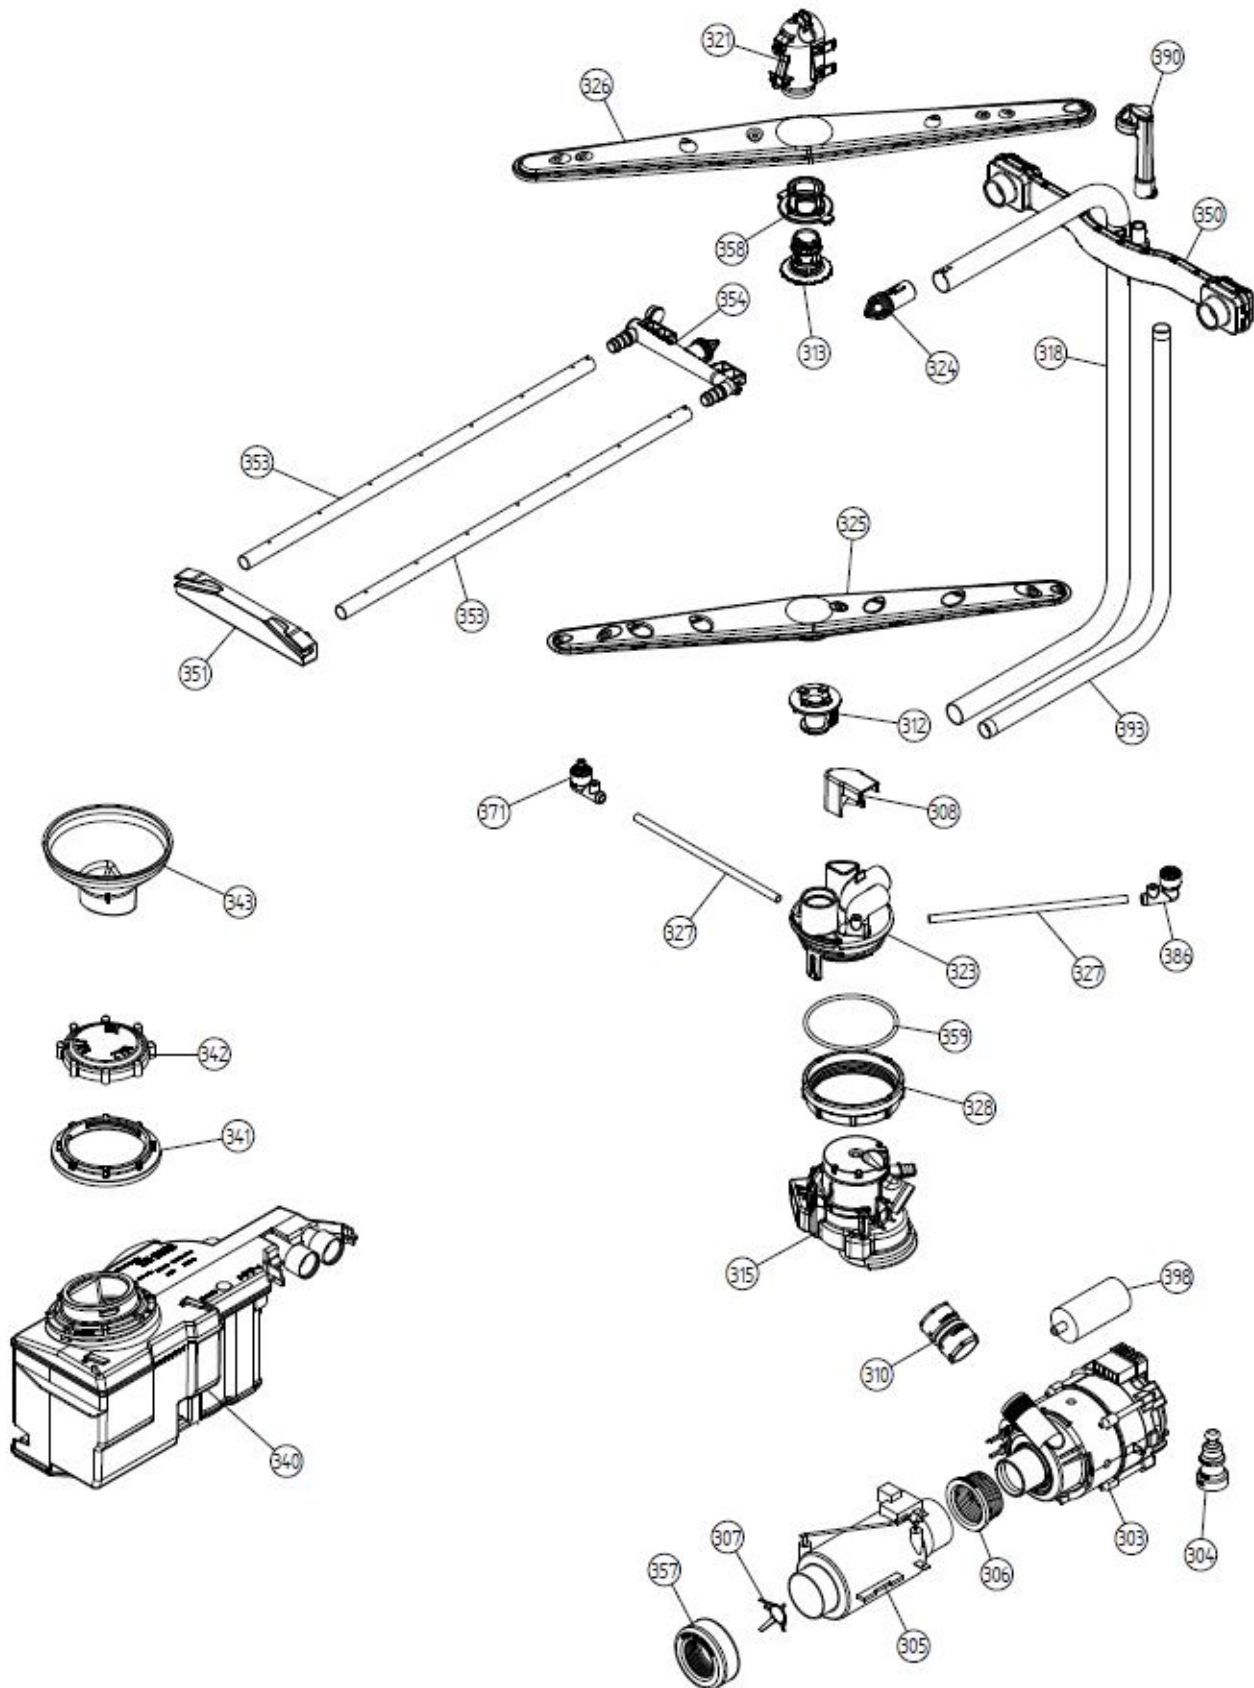

Position	Ident	Spare part description	Quantity	Validity	Extra ID
0303	700244	WASHING PUMP	1		
0304	700408	WASHING MOTOR CUSHION	1