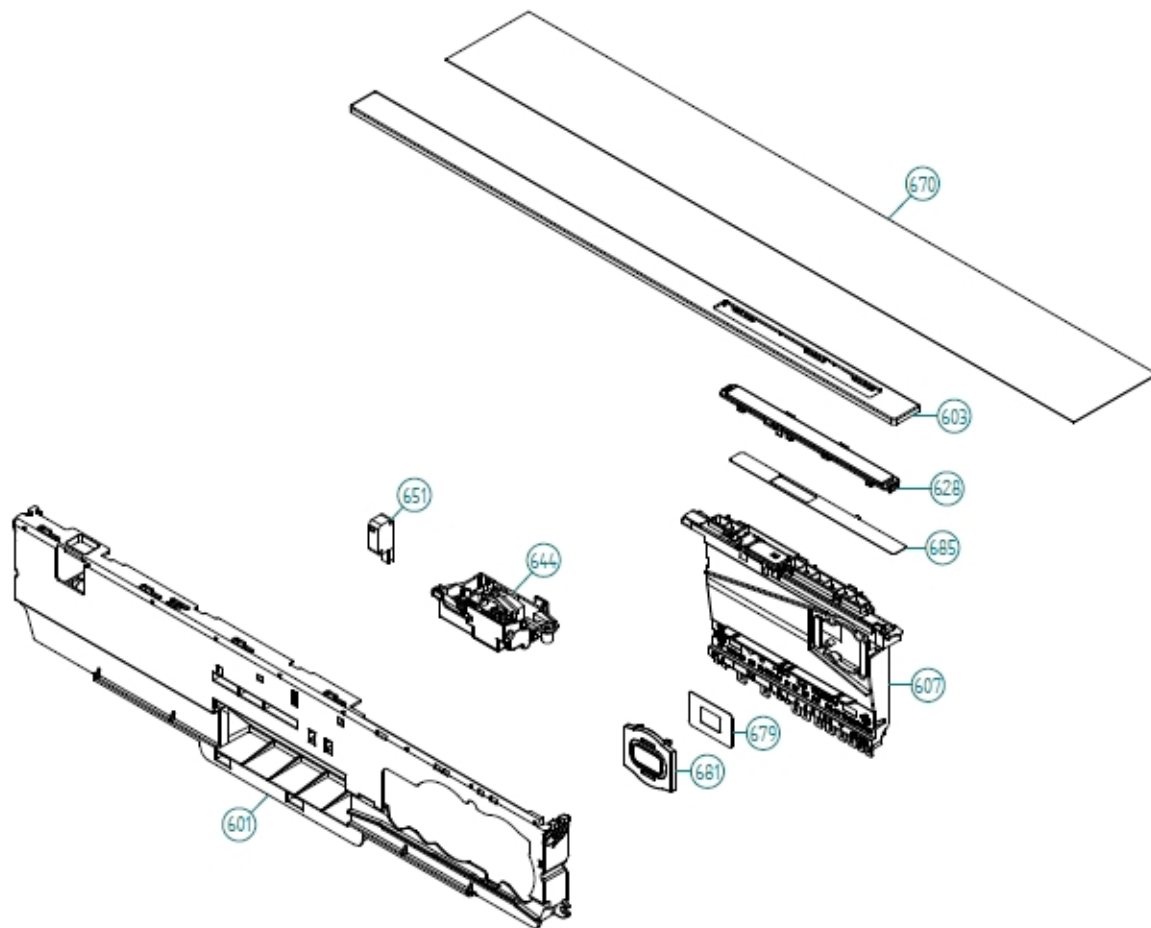

Position	Ident	Spare part description	Quantity	Validity	Extra ID
0601	700546	SWITCH PANEL	1		
0603	537116	DECORATIVE PLATE ASSY DW90.2 ASKO SIGN	1