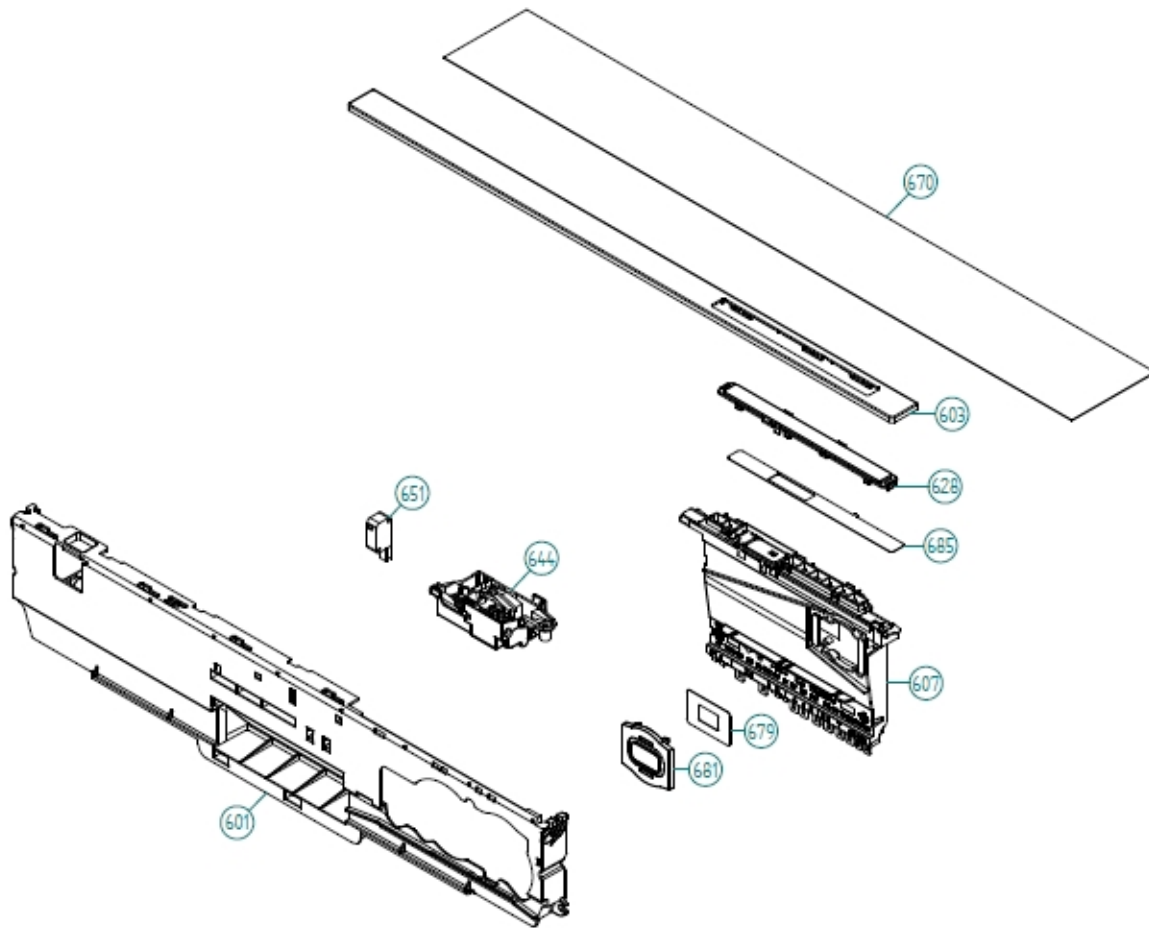

Position	Ident	Spare part description	Quantity	Validity	Extra ID
0601	700546	SWITCH PANEL	1		
0603	537079	COVER ASK DW90.2 LA022S5 SIGN	1