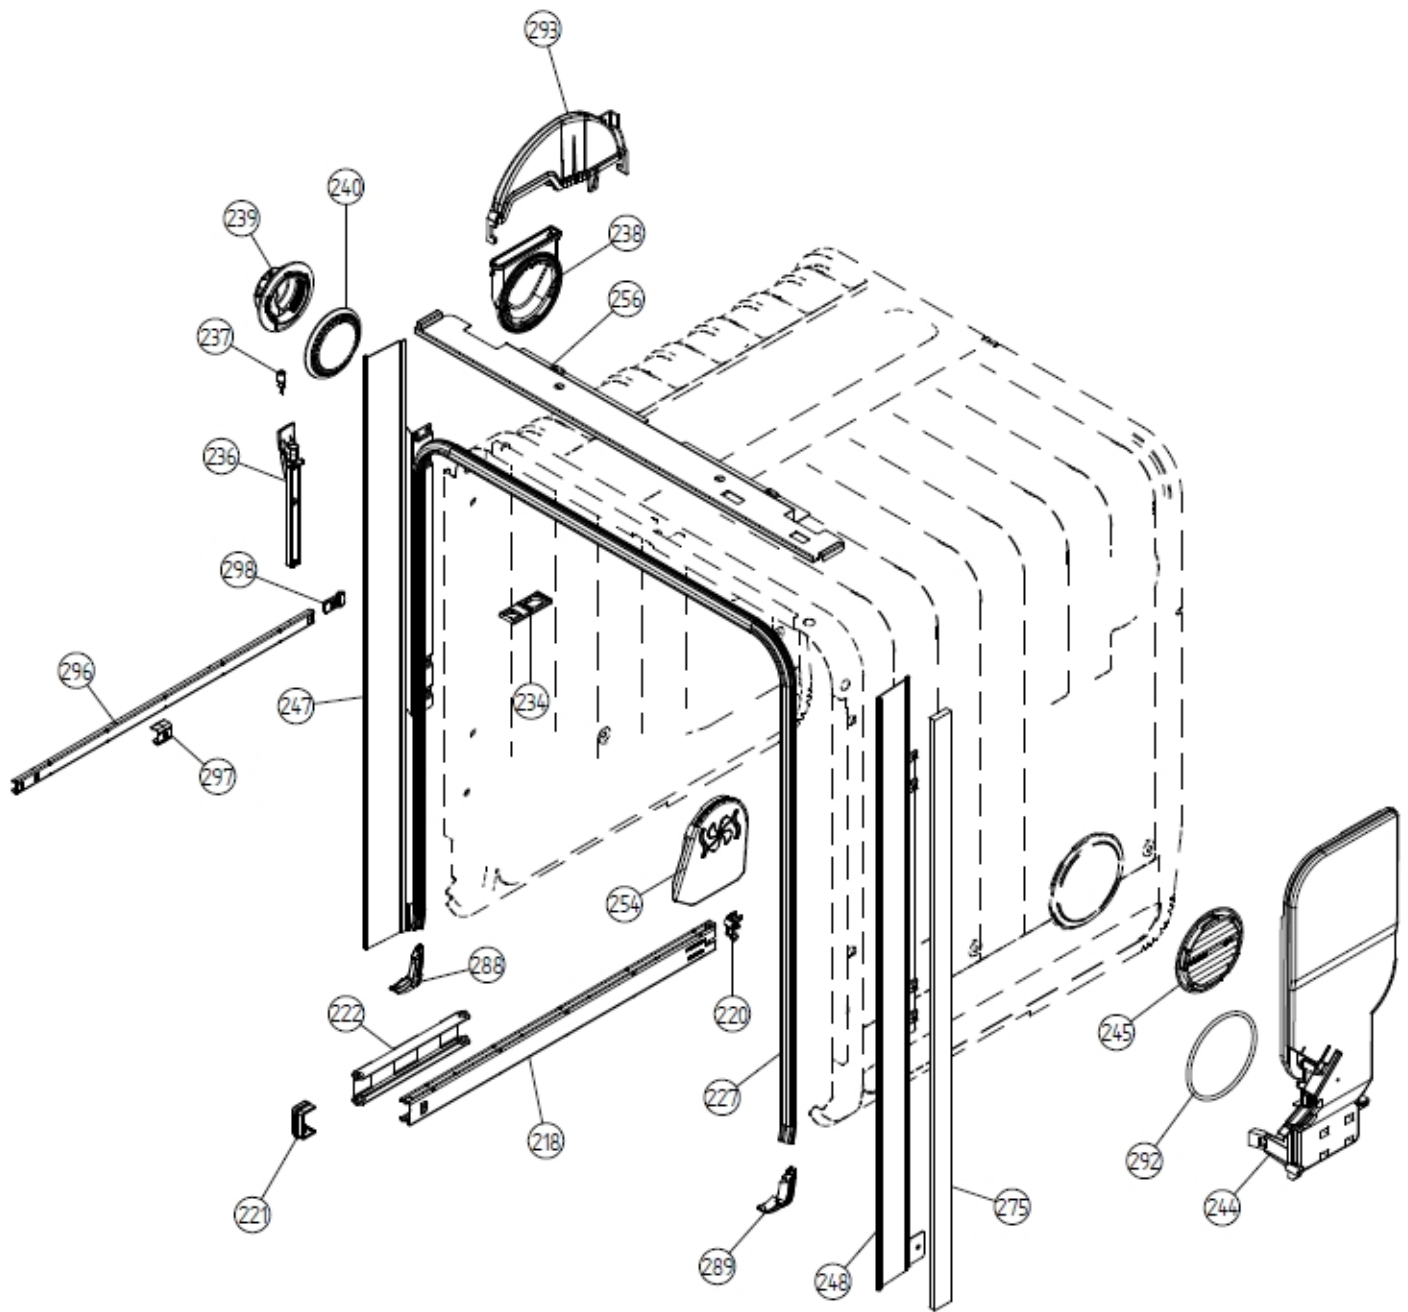

Position	Ident	Spare part description	Quantity	Validity	Extra ID
0218	797102	GUIDE	2		
0220	700313	GUIDE SHOCK ABSORBER	2		
0221	700430	RAIL BLOCK	2		
0222	428814	SPACER	1		
0227	704575	TUB GASKET DW 1701 UL4	1		
0234	700320	DOOR HOOK	1		
0234A	700319	LATCH	1		
0238	445548	VENTILATION LOWER DW SPD 000	1		
0244	700497	DIVIDER	1