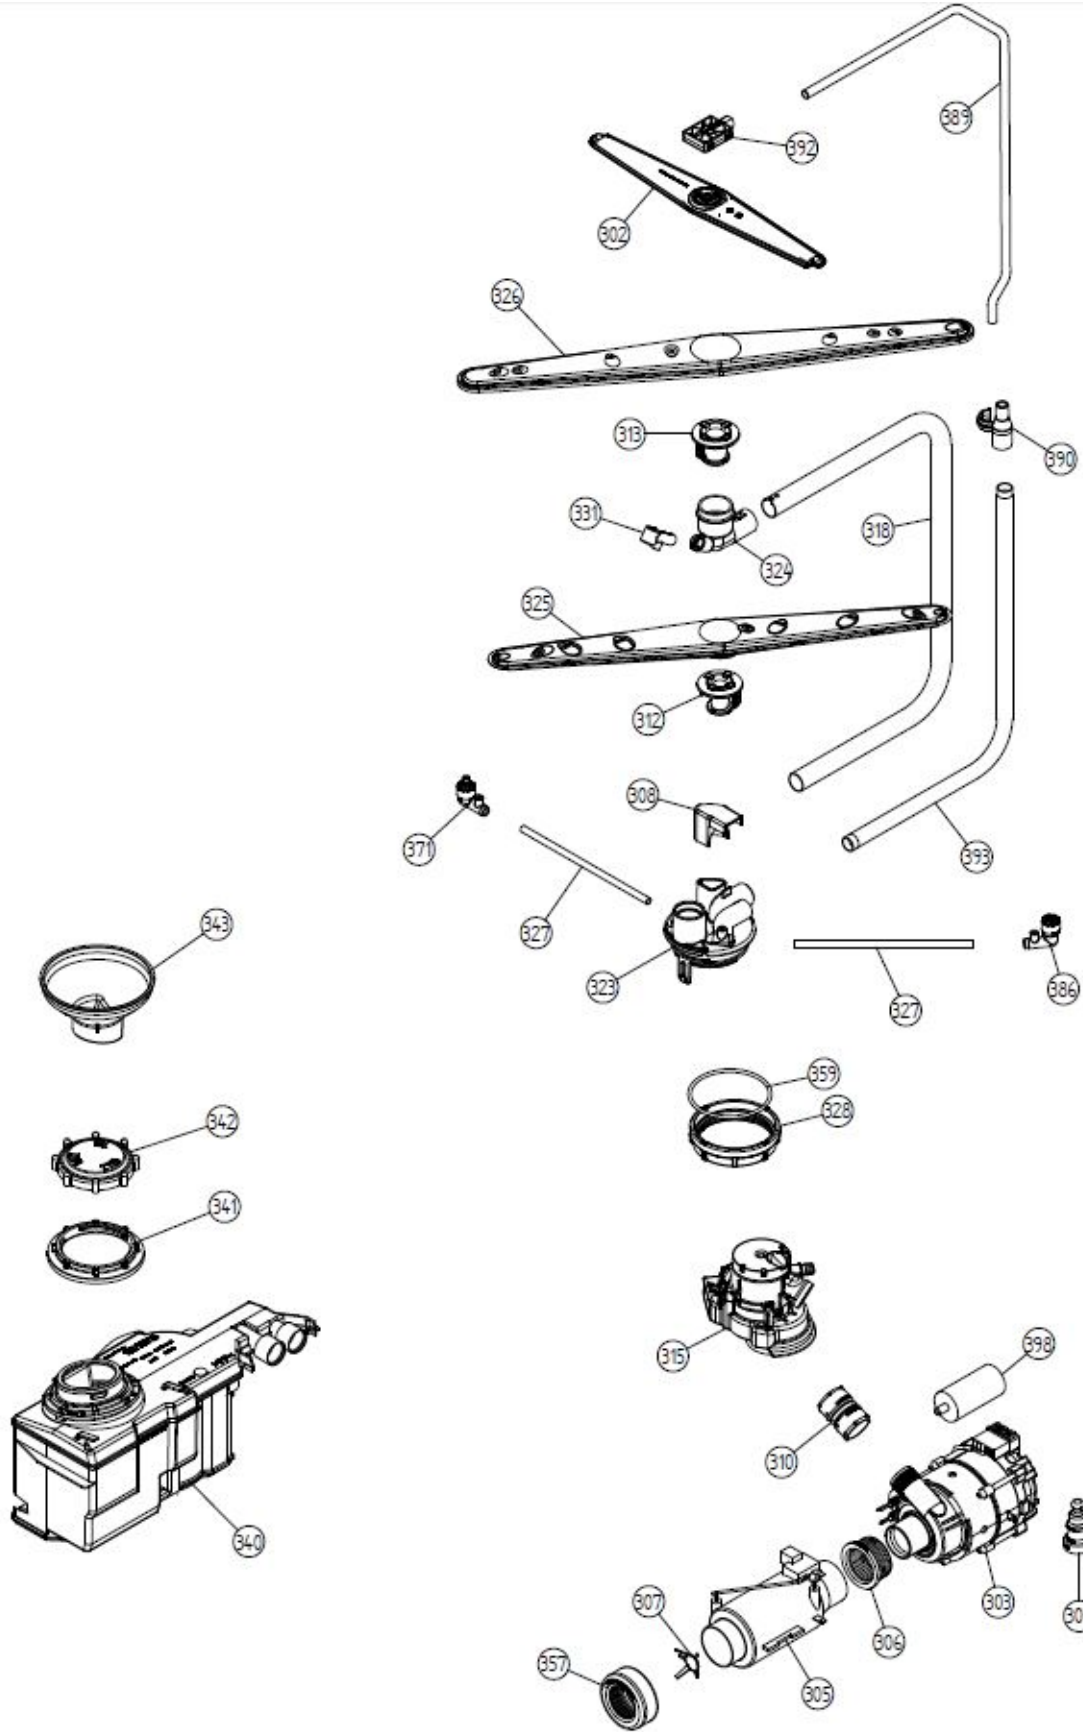

Position	Ident	Spare part description	Quantity	Validity	Extra ID
0302	476717	SPRAY ARM UPPER ASSY	1		
0303	700244	WASHING PUMP	1