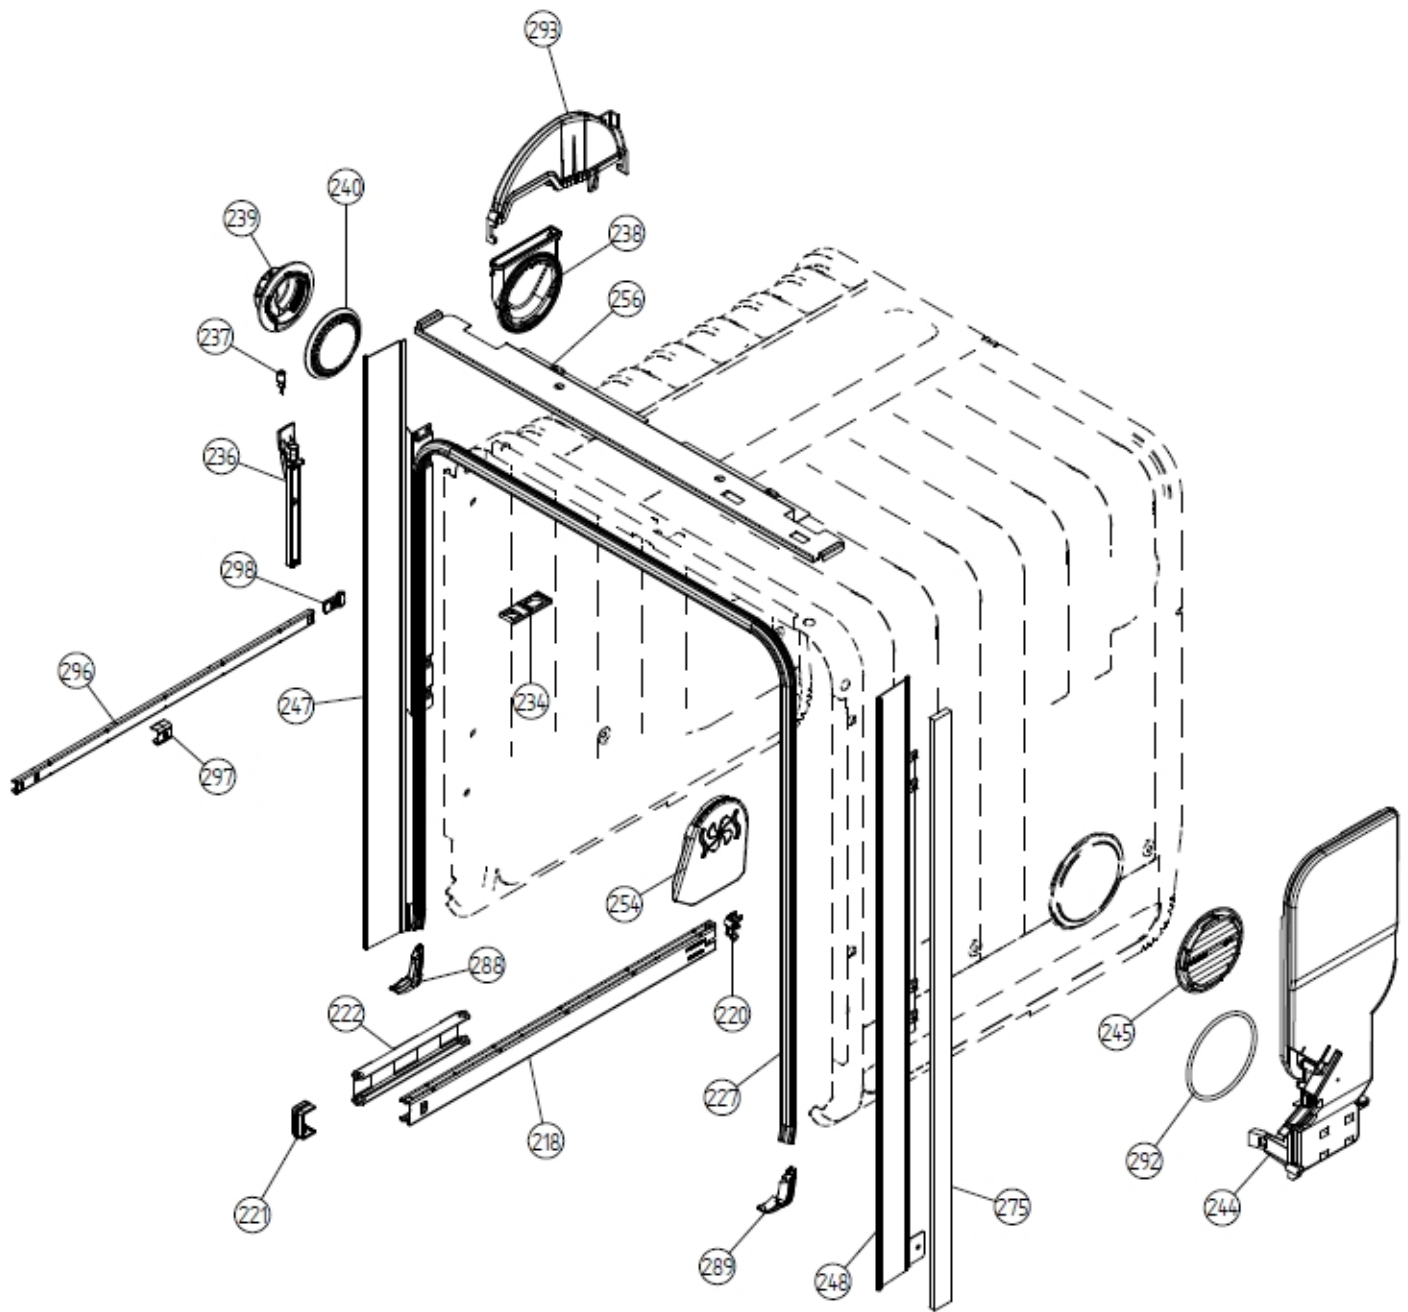

Position	Ident	Spare part description	Quantity	Validity	Extra ID
0218	797102	GUIDE	2		
0220	700313	GUIDE SHOCK ABSORBER	2		
0221	700430	RAIL BLOCK	2		
0222	428814	SPACER	1		
0227	700309	GASKET	1		
0234	700320	DOOR HOOK	1		
0234A	700319	LATCH	1		
0238	445548	VENTILATION LOWER DW SPD 000	1		
0244	700497	DIVIDER	1