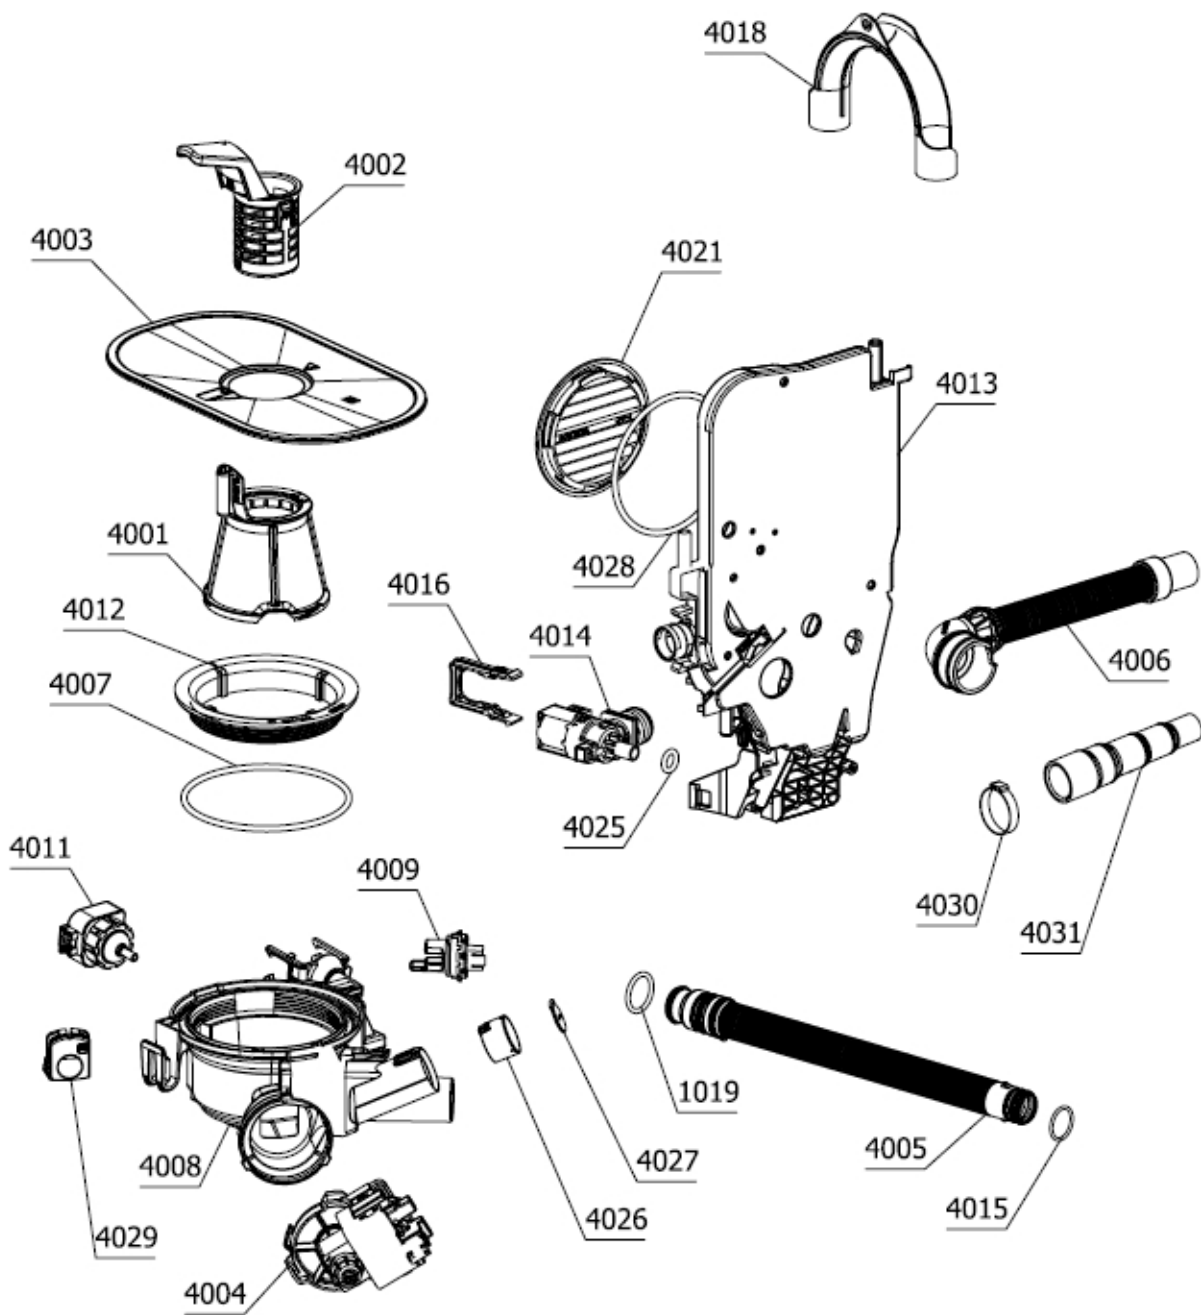

Position	Ident	Spare part description	Quantity	Validity	Extra ID
4001	551934	FILTER SET ASSY	1		
4002	515330	COARSE STRAINER	1		
4003	573752	UPPER STRAINER D0,6	1		
4004	581831	DRAIN PUMP 120V 60HZ LEILI	1		
4005	563263	DISCHARGE HOSE INTERIOR	1		
4006	689756	SET HOSE/CLAMP/CUFF SIPHON DISCHARGE	1		
4007	700415	GASKET	1		
4008	799947	SUMP WITH FILTER	1