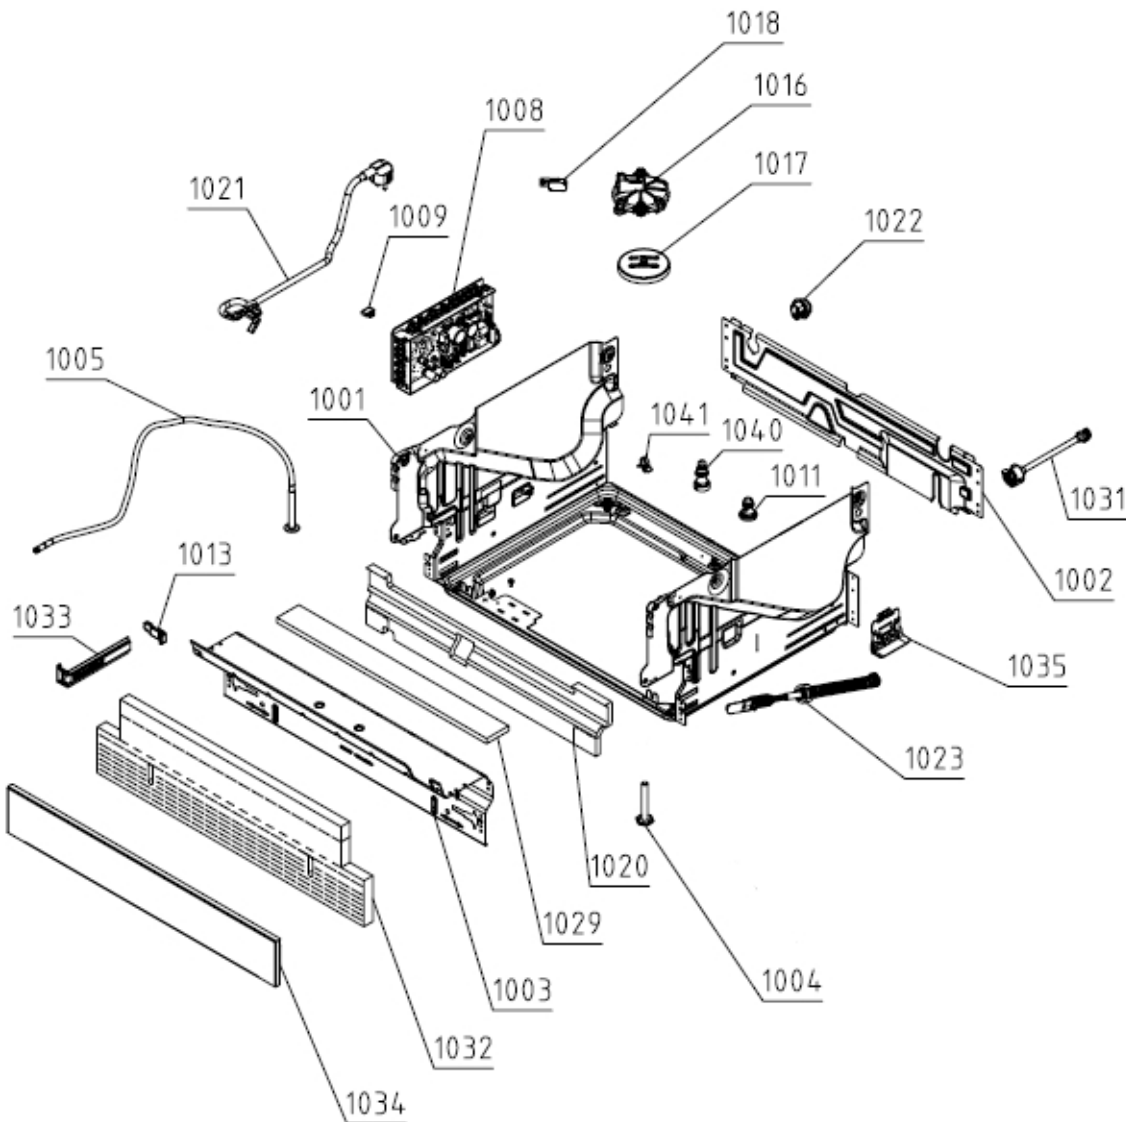

SPARE PARTS LIST

Type	DW40.2	Brand name	ASKO
Model	DBI664IXXLS.U	Version	15.11.2018
Art. No.	728602	Service index	02

160652

Position	Ident	Spare part description	Quantity	Validity	Extra ID
1001	813325	BASE WITH FEET	1		
1001A	700436	SCREW A4 MRT M4X8 VAXED TORX20 BUFAB	2		

Position	Ident	Spare part description	Quantity	Validity	Extra ID
1001B	700474	SCREW	4		
1002	587257	BACK PANEL	1		
1003	700350	COVER	1		
1004	700290	FOOT	2		
1005	700289	ADJUSTABLE FOOT DW ASSY	1		
1008	692001	CONTROL UNIT E	1		
1011	576727	CIRCULATION PUMP DAMPER	1		
1013	700332	SPRING	2		
1016	512052	FLOAT BRACKET	1		
1017	655019	FLOAT	1		
1018	700335	MICROSWITCH	1		
1020	700374	ISOLATION	1		
1021	664836	SUPPLY CORD SJT 3X14AWG 1550	1		
1022	413719	CABLE GROMMET Z13	1		
1023	704611	SPRING	2		
1029	700377	ISOLATION	1		
1031	700266	INLET HOSE	1		
1031B	700483	GASKET	1		
1032	700292	ISOLATION	1		
1033	700331	SUPPORT	2		
1034	702584	BASEBOARD	1		
1035	700351	SPRING SUPPORT LEFT	2		
1035A	274037	SCREW RTK ST4,2X9,5 FZB WAX	2		
1040	700408	WASHING MOTOR CUSHION	1		
1041	700411	SUPPORT	1		

162652

Position	Ident	Spare part description	Quantity	Validity	Extra ID
3001	512070	CIRC.PUMP BLDC190V W. HEATER 120V 1200W	1		
3001A	537874	CLAMP - WIRE D 38	1		
3001B	680172	HEATER,O-RING FOR CIRC.PUMP DW US 1600	1		
3002	545949	HOSE SET/CLAMP FOR CIRC.PUMP	1		
3003	813321	DIVERTER VALVE SET 120V	1		
3004	515493	COVER CIRC.PUMP	1		

163652

Position	Ident	Spare part description	Quantity	Validity	Extra ID
4001	551934	FILTER SET ASSY	1		
4002	515330	COARSE STRAINER	1		
4003	573752	UPPER STRAINER D0,6	1		
4004	581831	DRAIN PUMP 120V 60HZ LEILI	1		
4005	563263	DISCHARGE HOSE INTERIOR	1		
4006	689756	SET HOSE/CLAMP/CUFF SIPHON DISCHARGE	1		
4007	700415	GASKET	1		
4008	799947	SUMP WITH FILTER	1		