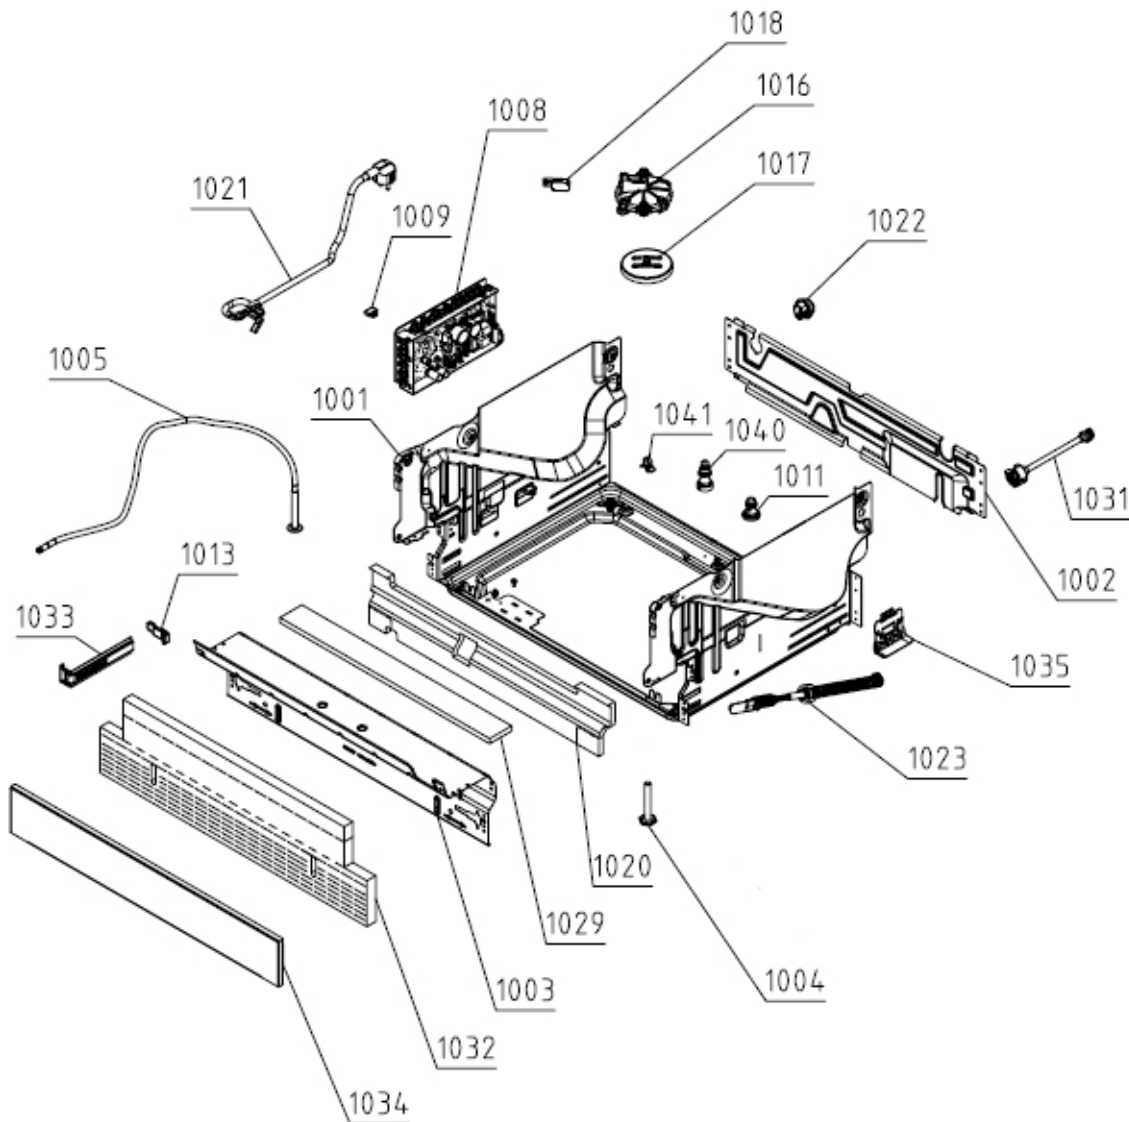

SPARE PARTS LIST

Type	DW40.2	Brand name	ASKO
Model	DBI664IXXLS.U	Version	26.03.2019
Art. No.	734084	Service index	01

160652

Position	Ident	Spare part description	Quantity	Validity	Extra ID
1001	813325	BASE WITH FEET	1		
1001A	700436	SCREW A4 MRT M4X8 VAXED TORX20 BUFAB	2		

Position	Ident	Spare part description	Quantity	Validity	Extra ID
1001B	700474	SCREW	4		
1002	587257	BACK PANEL	1		
1003	700350	COVER	1		
1003A	700451	SCREW RTS ST4,2X13 FZB TORX20	19		
1004	700290	FOOT	2		
1005	700289	ADJUSTABLE FOOT DW ASSY	1		
1008	795565	CONTROL UNIT	1		
1011	576727	CIRCULATION PUMP DAMPER	1		
1013	700332	SPRING	2		
1016	512052	FLOAT BRACKET	1		
1017	655019	FLOAT	1		
1018	700335	MICROSWITCH	1		
1020	700374	ISOLATION	1		
1021	664836	SUPPLY CORD SJT 3X14AWG 1550	1		
1022	413719	CABLE GROMMET Z13	1		
1023	704611	SPRING	2		
1029	700377	ISOLATION	1		
1031	700266	INLET HOSE	1		
1031B	700483	GASKET	1		
1032	700292	ISOLATION	1		
1033	700331	SUPPORT	2		
1034	702584	BASEBOARD	1		
1035	700351	SPRING SUPPORT LEFT	2		
1035A	274037	SCREW RTK ST4,2X9,5 FZB WAX	2		
1040	700408	WASHING MOTOR CUSHION	1		
1041	700411	SUPPORT	1		

162652

Position	Ident	Spare part description	Quantity	Validity	Extra ID
3001	512070	CIRC.PUMP BLDC190V W. HEATER 120V 1200W	1		
3001A	537874	CLAMP - WIRE D 38	1		
3001B	680172	HEATER,O-RING FOR CIRC.PUMP DW US 1600	1		
3002	545949	HOSE SET/CLAMP FOR CIRC.PUMP	1		
3003	813321	DIVERTER VALVE SET 120V	1		
3004	515493	COVER CIRC.PUMP	1		

163652

Position	Ident	Spare part description	Quantity	Validity	Extra ID
4001	784738	FILTER ASSY	1		
4002	515330	COARSE STRAINER	1		
4003	573752	UPPER STRAINER D0,6	1		
4004	581831	DRAIN PUMP 120V 60HZ LEILI	1		
4005	563263	DISCHARGE HOSE INTERIOR	1		
4006	689756	SET HOSE/CLAMP/CUFF SIPHON DISCHARGE	1		
4007	700415	GASKET	1		
4008	784737	BOTTOM SUMP ASSY	1		