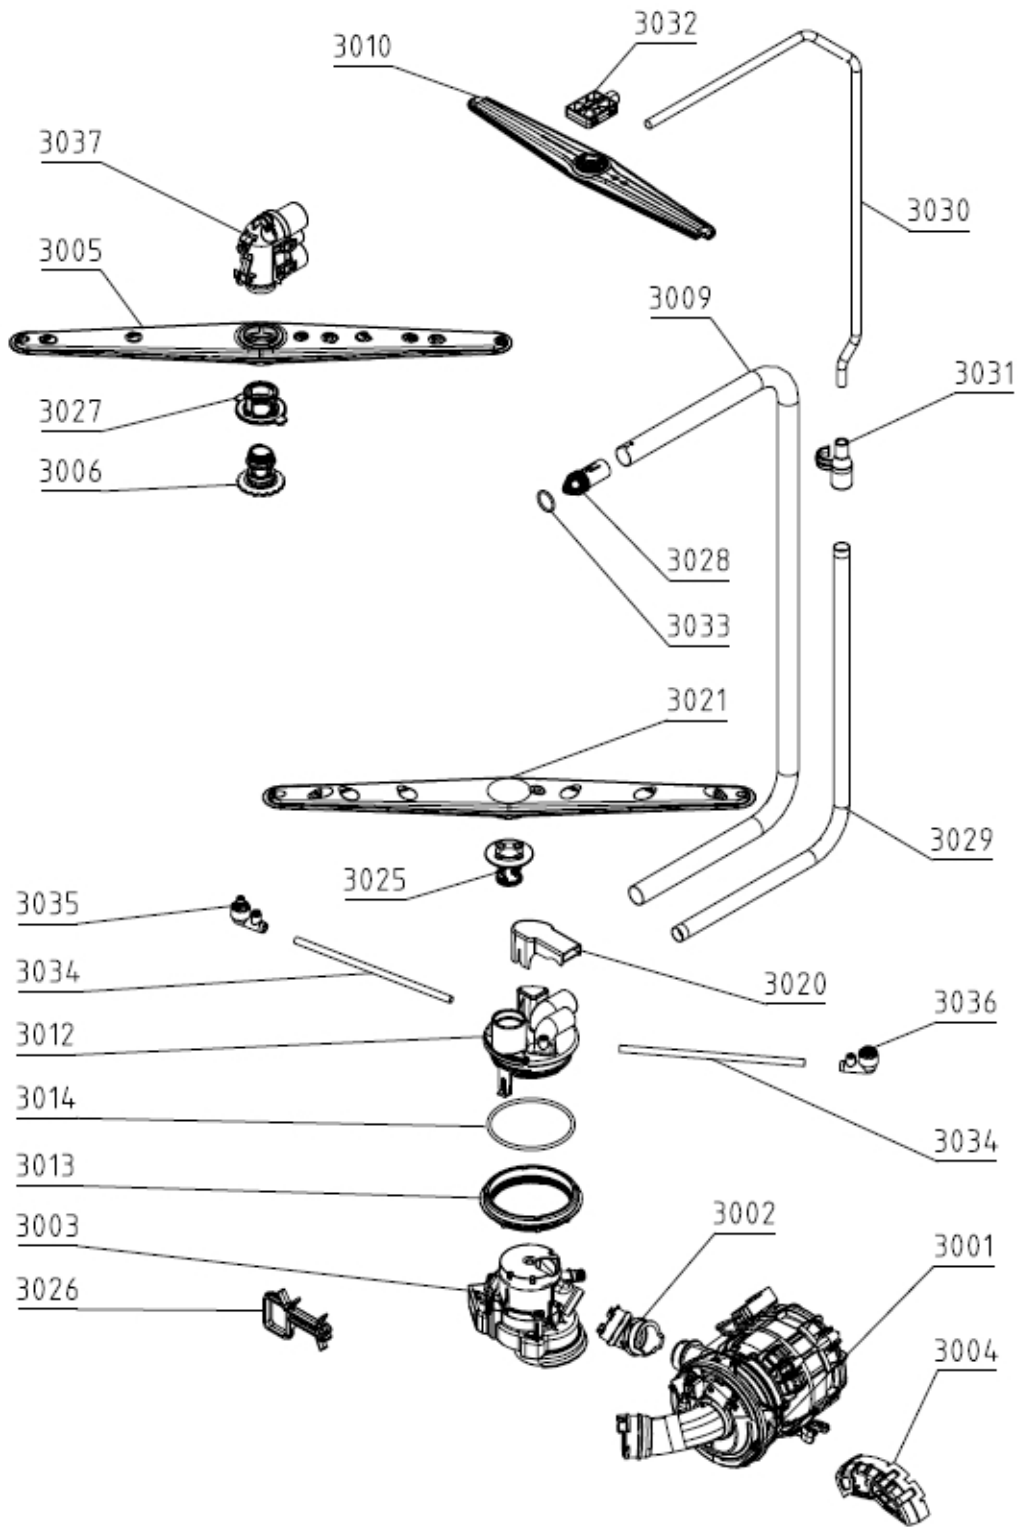

Position	Ident	Spare part description	Quantity	Validity	Extra ID
3001	512070	CIRC.PUMP BLDC190V W. HEATER 120V 1200W	1		
3001A	537874	CLAMP - WIRE D 38	1		
3001B	680172	HEATER,O-RING FOR CIRC.PUMP DW US 1600	1		
3002	545949	HOSE SET/CLAMP FOR CIRC.PUMP	1		
3003	813321	DIVERTER VALVE SET 120V	1		
3004	515493	COVER CIRC.PUMP	1