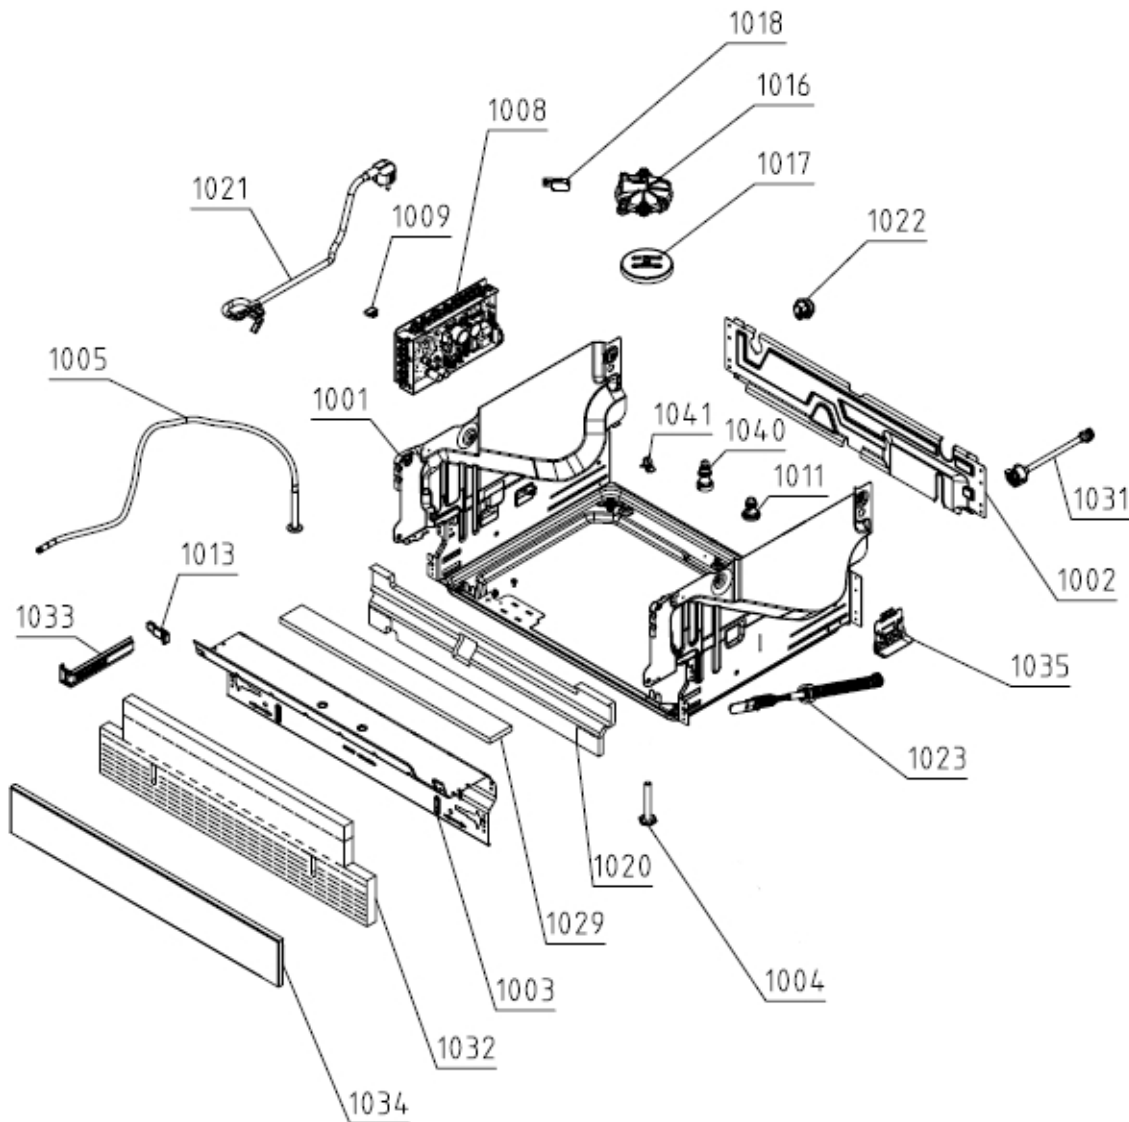

# SPARE PARTS LIST

Type	DW40.2	Brand name	ASKO
Model	DBI664PHXLS.U	Version	14.02.2019
Art. No.	728570	Service index	03

**160652**

Position	Ident	Spare part description	Quantity	Validity	Extra ID
1001	813325	BASE WITH FEET	1		
1001A	700436	SCREW A4 MRT M4X8 VAXED TORX20 BUFAB	2		

Position	Ident	Spare part description	Quantity	Validity	Extra ID
1001B	700474	SCREW	4		
1002	587257	BACK PANEL	1		
1003	700350	COVER	1		
1003A	700451	SCREW RTS ST4,2X13 FZB TORX20	17		
1004	700290	FOOT	2		
1005	700289	ADJUSTABLE FOOT DW ASSY	1		
1008	692001	CONTROL UNIT E	1		
1011	576727	CIRCULATION PUMP DAMPER	1		
1013	700332	SPRING	2		
1016	512052	FLOAT BRACKET	1		
1017	655019	FLOAT	1		
1018	700335	MICROSWITCH	1		
1020	700374	ISOLATION	1		
1021	664836	SUPPLY CORD SJT 3X14AWG 1550	1		
1022	413719	CABLE GROMMET Z13	1		
1023	700528	SPRING	2		
1029	700377	ISOLATION	1		
1031	700266	INLET HOSE	1		
1031B	700483	GASKET	1		
1032	700292	ISOLATION	1		
1033	700331	SUPPORT	2		
1034	702584	BASEBOARD	1		
1035	700351	SPRING SUPPORT LEFT	2		
1035A	274037	SCREW RTK ST4,2X9,5 FZB WAX	2		
1040	700408	WASHING MOTOR CUSHION	1		
1041	700411	SUPPORT	1		

**162652**

Position	Ident	Spare part description	Quantity	Validity	Extra ID
3001	512070	CIRC.PUMP BLDC190V W. HEATER 120V 1200W	1		
3001A	537874	CLAMP - WIRE D 38	1		
3001B	680172	HEATER,O-RING FOR CIRC.PUMP DW US 1600	1		
3002	545949	HOSE SET/CLAMP FOR CIRC.PUMP	1		
3003	813321	DIVERTER VALVE SET 120V	1		
3004	515493	COVER CIRC.PUMP	1		

163652

Position	Ident	Spare part description	Quantity	Validity	Extra ID
4001	784738	FILTER ASSY	1		
4002	515330	COARSE STRAINER	1		
4003	573752	UPPER STRAINER D0,6	1		
4004	581831	DRAIN PUMP 120V 60HZ LEILI	1		
4005	563263	DISCHARGE HOSE INTERIOR	1		
4006	689756	SET HOSE/CLAMP/CUFF SIPHONE DISCHARGE	1		
4007	700415	GASKET	1		
4008	784737	BOTTOM SUMP ASSY	1		