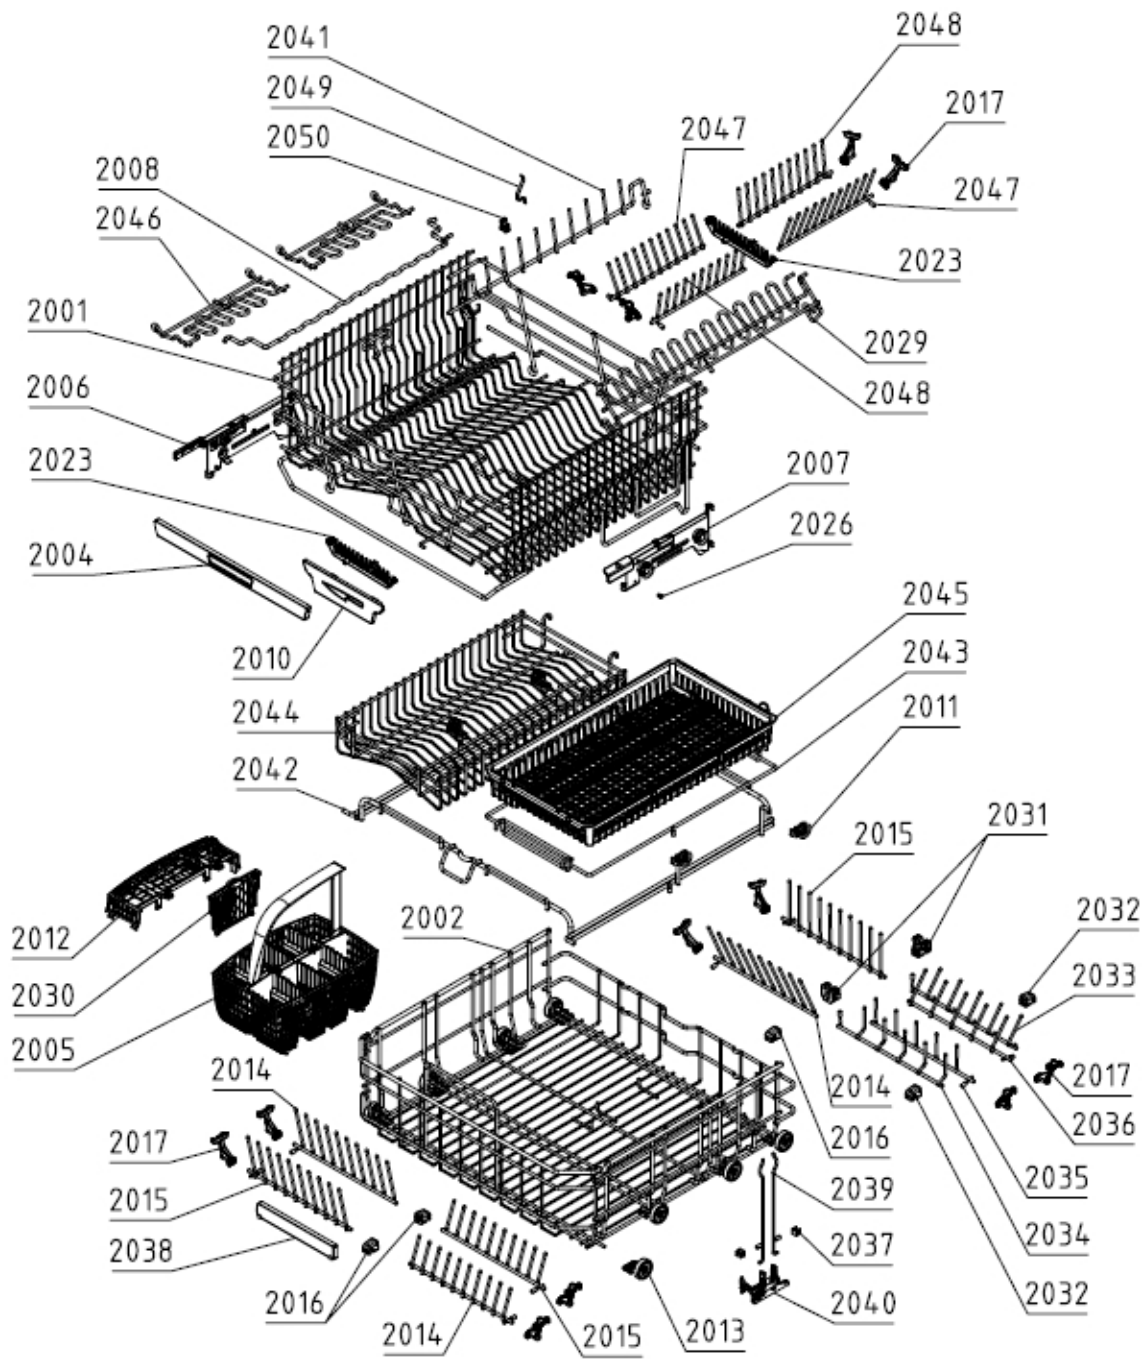

Position	Ident	Spare part description	Quantity	Validity	Extra ID
2001	489386	UPPER BASKET EXCL.H/L NCS7502-B ASSY	1		
2002	489454	LOWER BASKET EXCLUSIVE 7502-B ASSY	1		
2004	435209	HANDLE U-BASKET ASSY ASKO	1		
2005	428811	CUTLERY BASKET	1		
2006	700388	GUIDE CASING	1		
2007	700387	GUIDE CASING	1		
2008	819662	GLASS SUPPORT	1		
2010	476838	KNIVES GUARD 5502-B	1