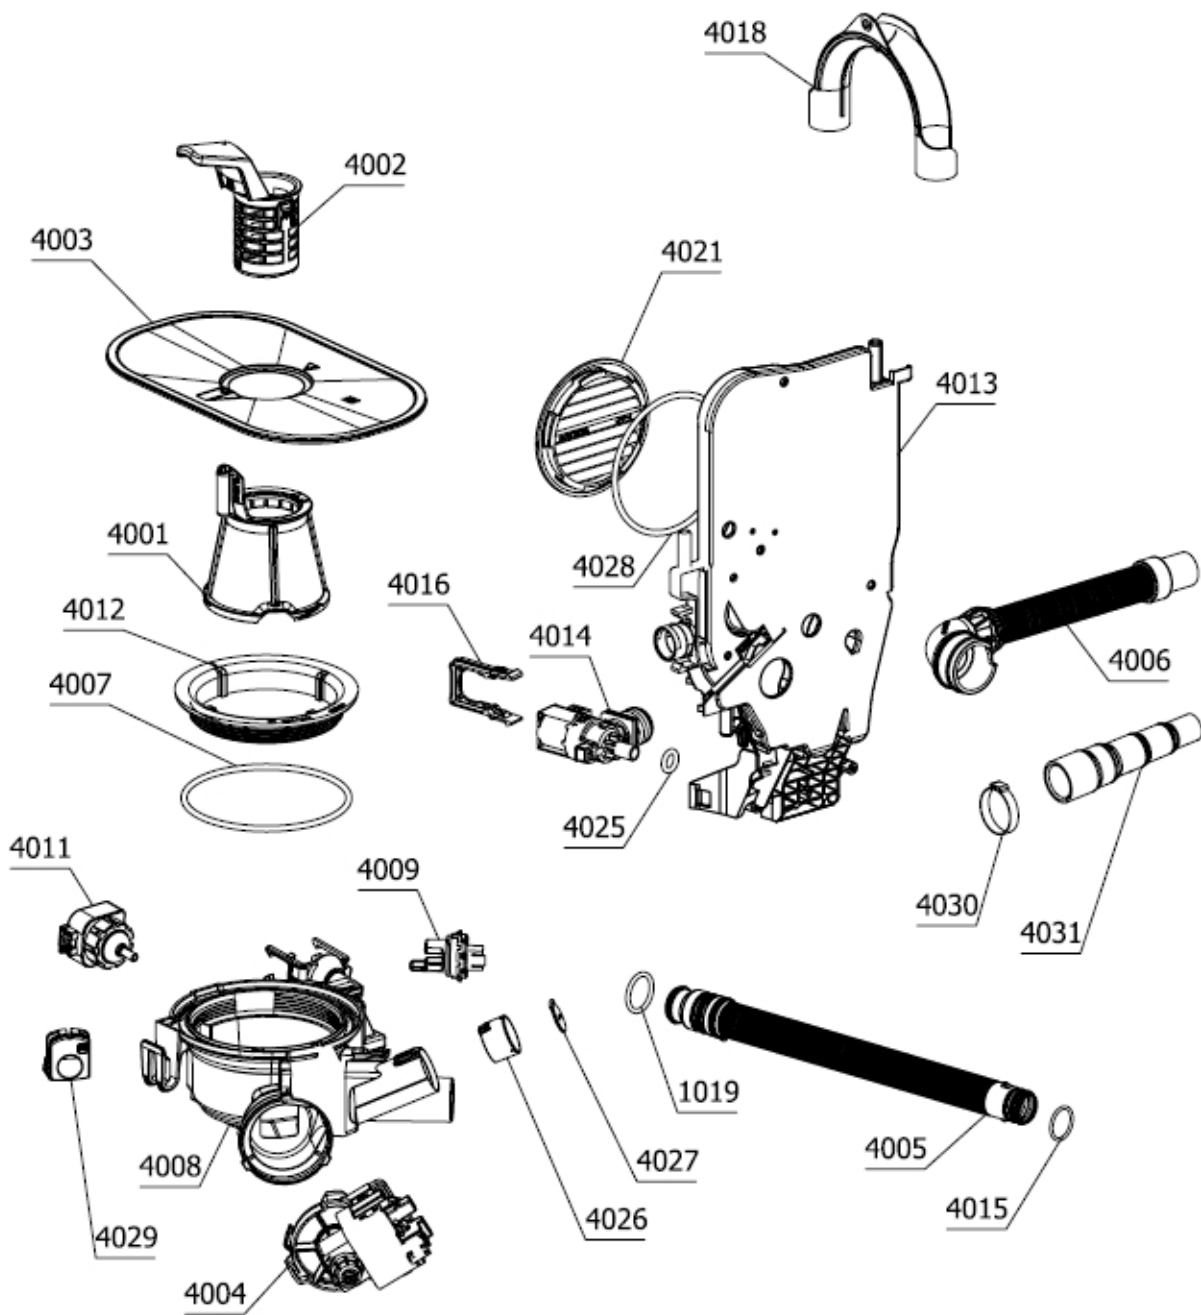

Position	Ident	Spare part description	Quantity	Validity	Extra ID
4001	784738	FILTER ASSY	1		
4002	515330	COARSE STRAINER	1		
4003	812045	UPPER STRAINER	1		
4004	581831	DRAIN PUMP 120V 60HZ LEILI	1		
4005	563263	DISCHARGE HOSE INTERIOR	1		
4006	689756	SET HOSE/CLAMP/CUFF SIPHON DISCHARGE	1		
4007	700415	GASKET	1		
4008	830852	SUMP	1