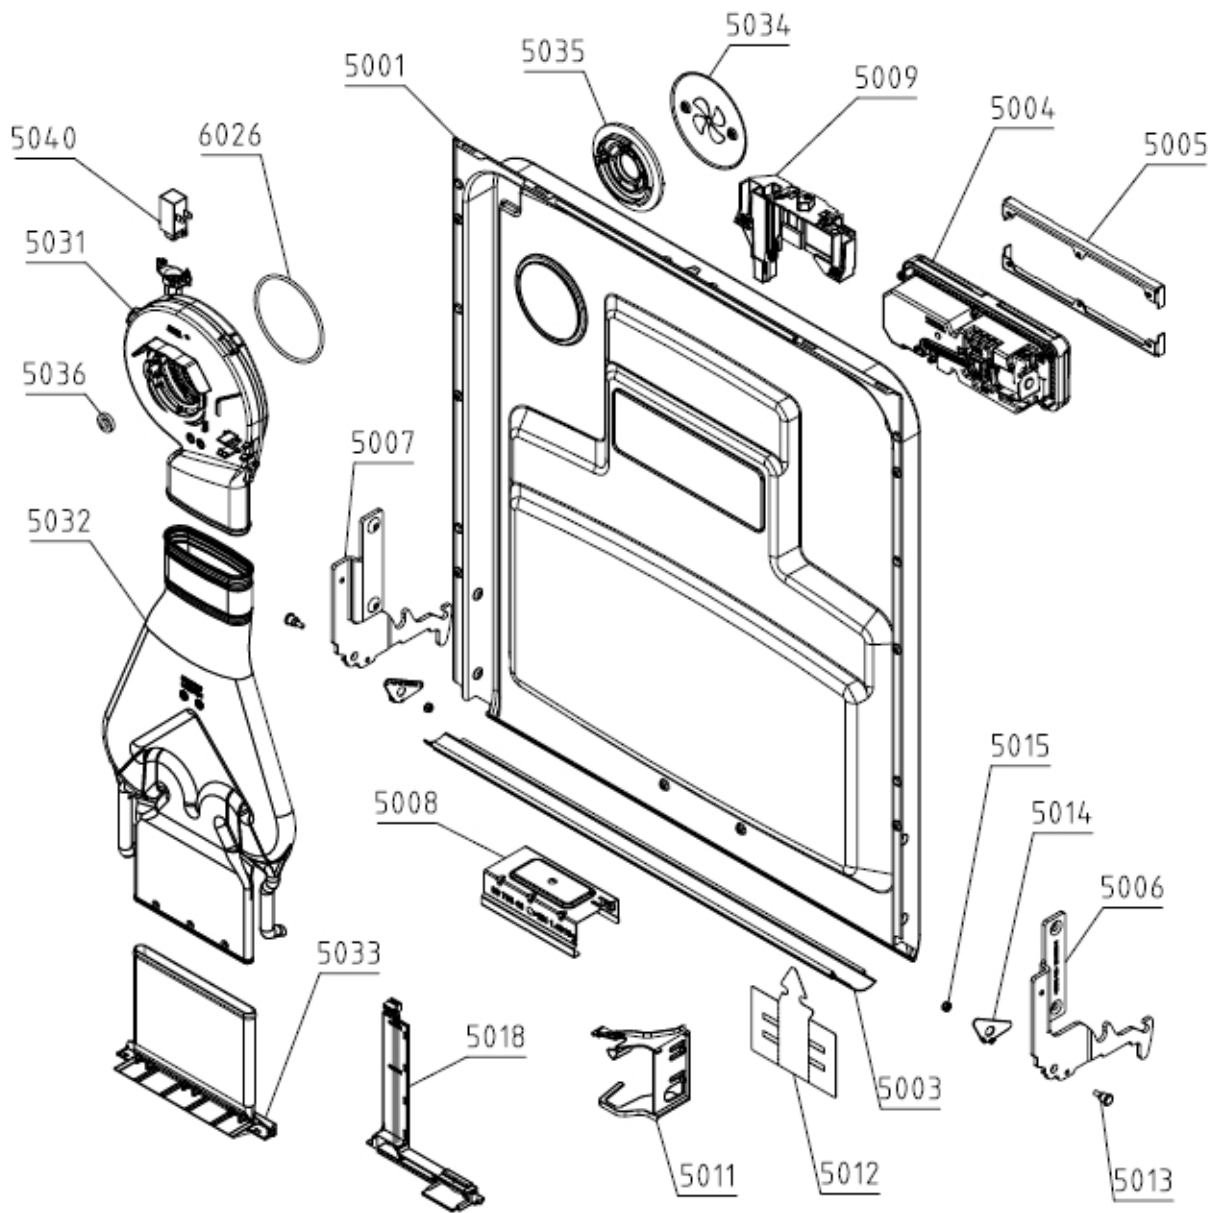

Position	Ident	Spare part description	Quantity	Validity	Extra ID
5001	839365	INNER DOOR XXL	1		
5001A	785608	SCREW	6		
5001B	200617	SCREW PT KB40X10 WN1442 RFS	8		
5003	426743	DOOR GASKET	1		
5004	700275	SOAP DISPENSER	1		
5005	700559	SOAP DISPENSER HOLDER DW COMBI AWECO	2		
5005A	200621	SCREW PTK 40X14 WN1452 FZB T2	10		
5006	709480	HINGE RIGHT	1