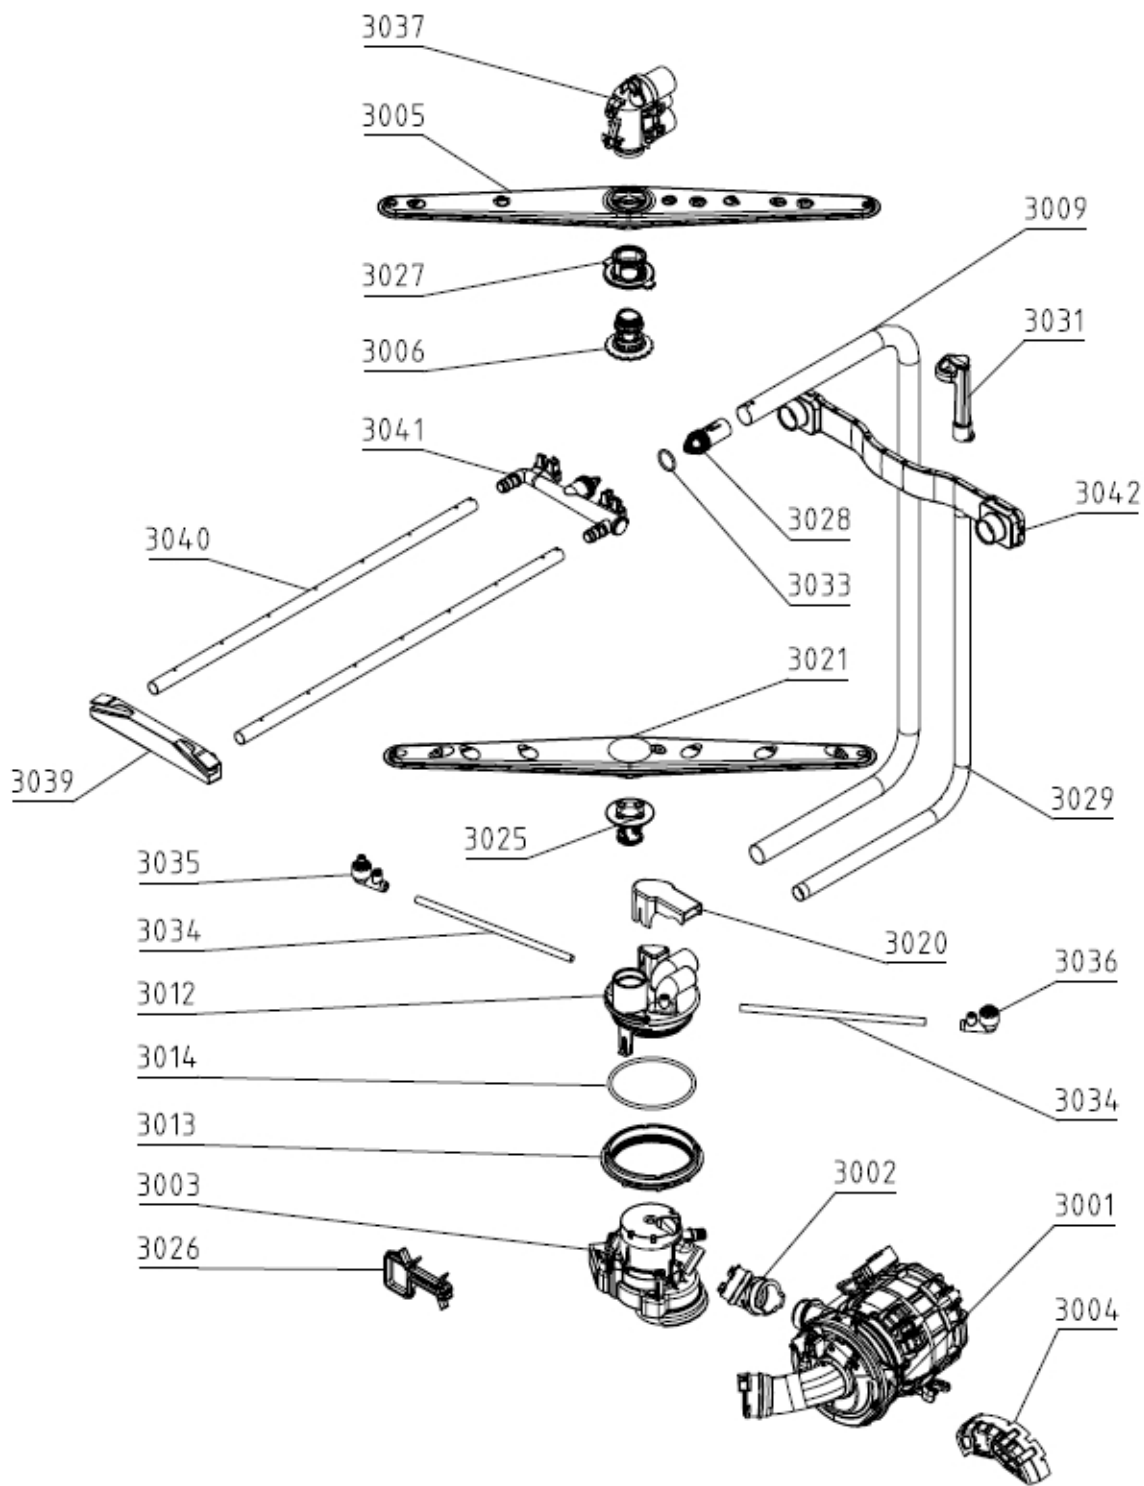

Position	Ident	Spare part description	Quantity	Validity	Extra ID
3001	512070	CIRC.PUMP BLDC190V W. HEATER 120V 1200W	1		
3001A	537874	CLAMP - WIRE D 38	1		
3001B	680172	HEATER,O-RING FOR CIRC.PUMP DW US 1600	1		
3002	545949	HOSE SET/CLAMP FOR CIRC.PUMP	1		
3003	820113	DIVERTER VALVE 3-POS	1		
3004	515493	COVER CIRC.PUMP	1