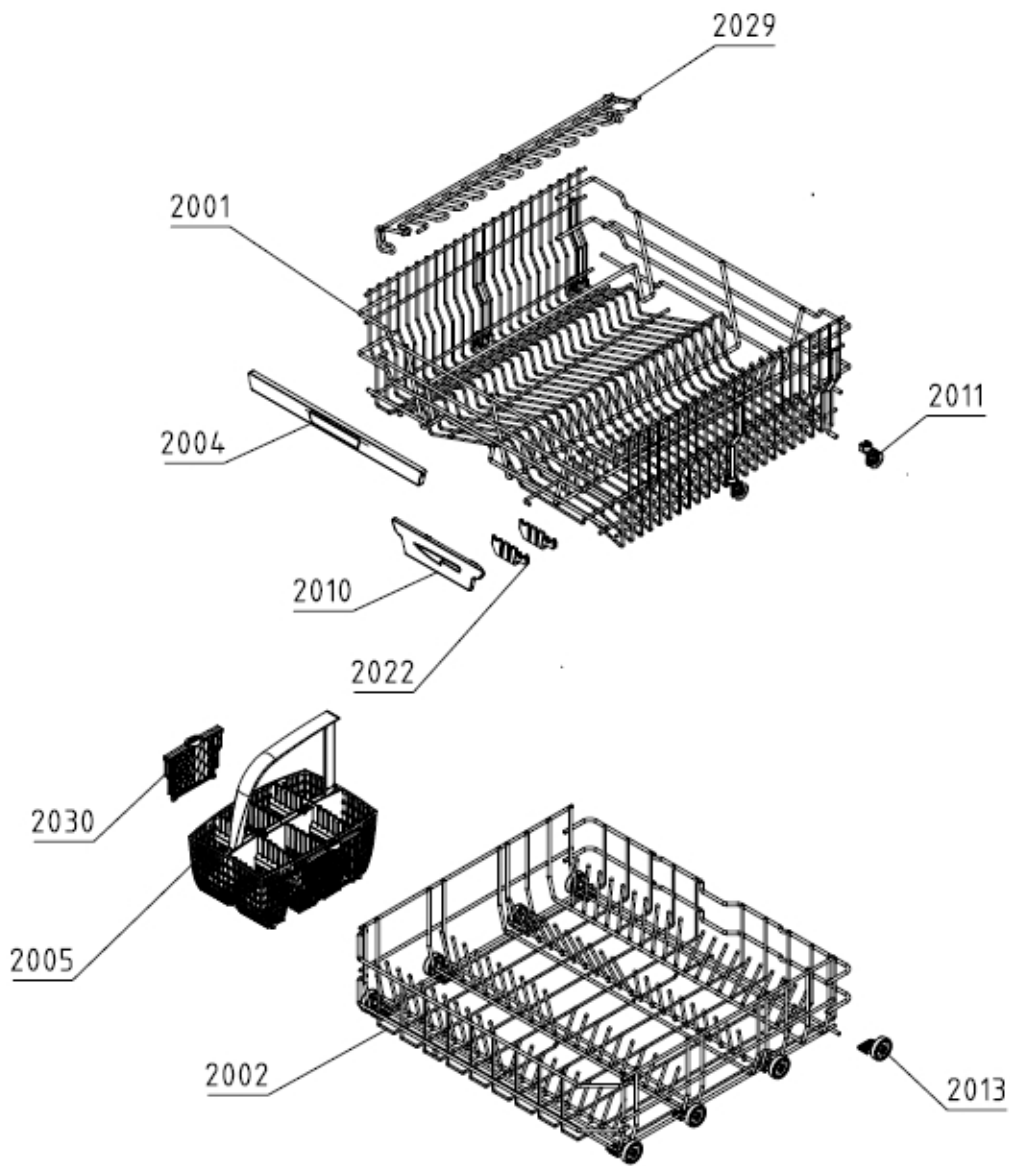

Position	Ident	Spare part description	Quantity	Validity	Extra ID
2001	490026	UPP.BASKET PREMIUM 7502-B ASSY	1		
2002	489454	LOWER BASKET EXCLUSIVE 7502-B ASSY	1		
2004	433235	BASKET HANDLE UPPER OEM ASSYOEM	1		
2005	435210	CUTLERY BASKET HIGH HANDL	1		
2010	476838	KNIVES GUARD 5502-B	1		
2011	655318	BASKET WHEEL TEFLON 5502-B	4		
2013	700391	LOWER BASKET WHEEL	8		
2022	700321	KNIFE RACK	2		
2029	476840	WINE GLASSES SHELF ADJUSTABLE NCS 7502-B	1		
2030	700390	CUTLERY BASKET COVER	1