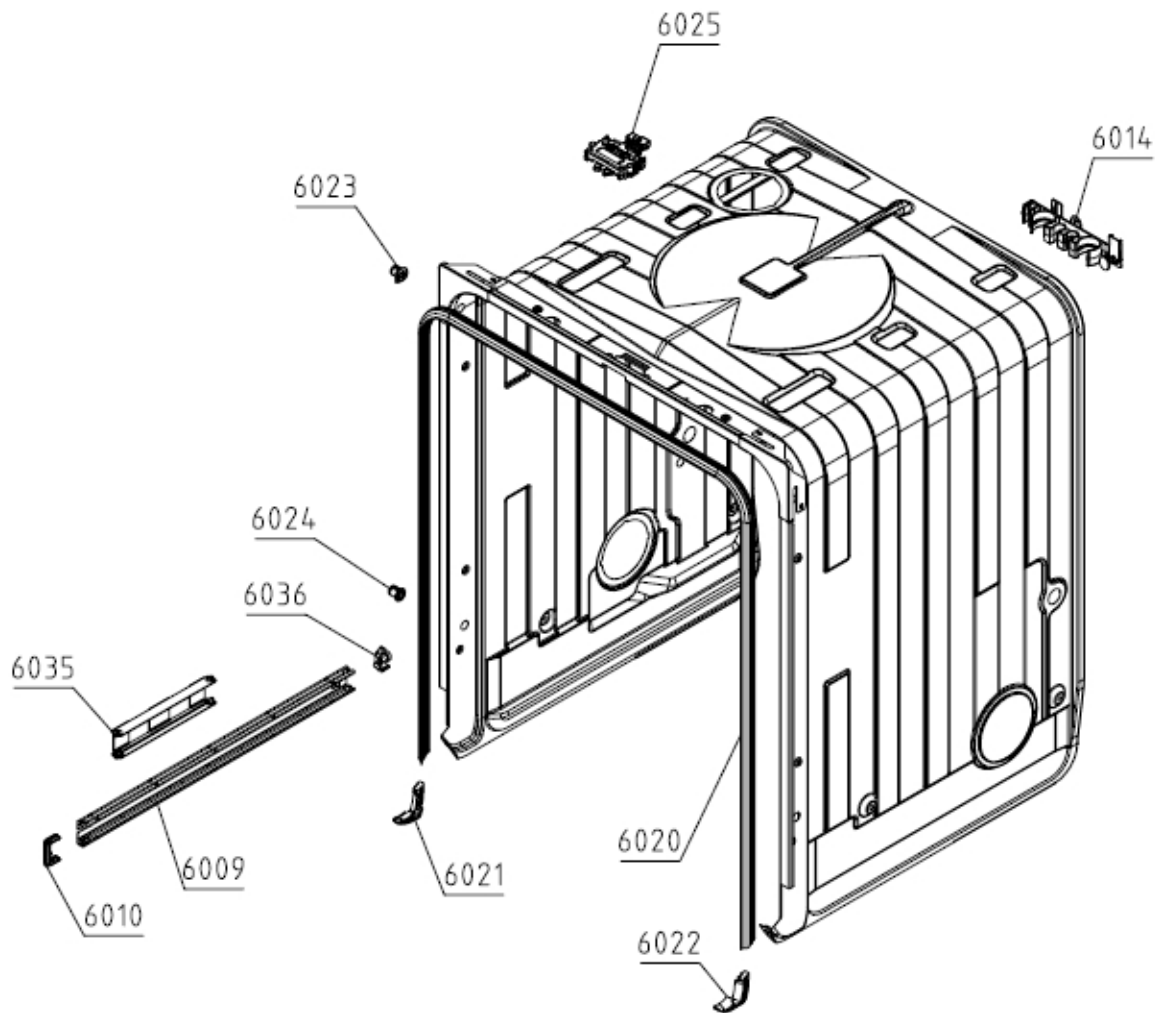

Position	Ident	Spare part description	Quantity	Validity	Extra ID
7024	707323	SET GUIDE PUSH BUTTONS	1		

166109

Position	Ident	Spare part description	Quantity	Validity	Extra ID
6009	797102	GUIDE	2		
6010	700430	RAIL BLOCK	2		
6014	700274	SUPPORT	1		
6020	704575	TUB GASKET DW 1701 UL4	1		
6021	700518	GASKET	1		
6022	700519	GASKET	1		
6023	440647	GUIDE PLUG DW 9500	2		
6024	640272	INSTALLATION PLUG	2		
6025	805101	DOOR LATCH	1		
6035	428814	SPACER	1