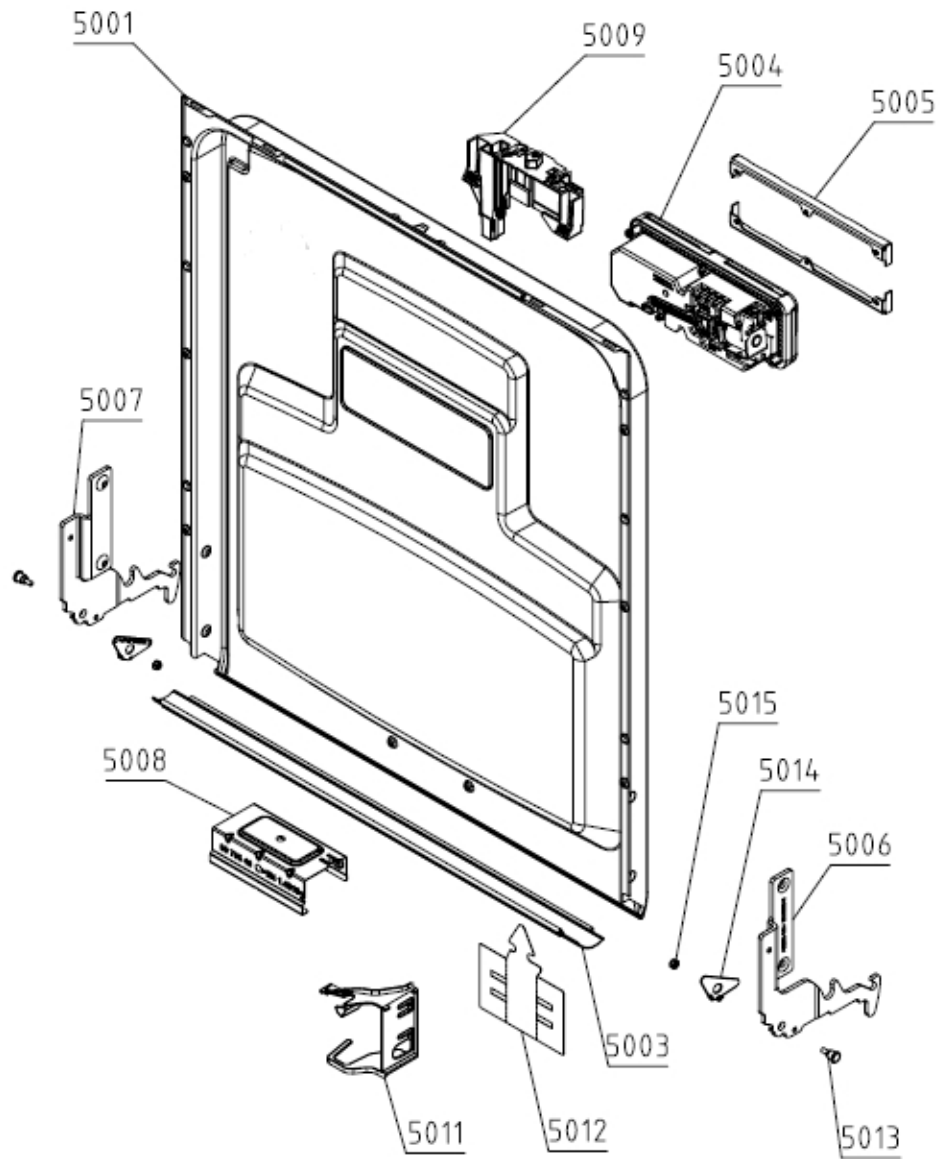

Position	Ident	Spare part description	Quantity	Validity	Extra ID
5001	644026	INTERIOR DOOR INT.XL DW40 ASSY	1		
5001A	700470	SCREW ST4,2X13-A4 TORX20 RTS BUFAB	8		
5003	426743	DOOR GASKET	1		
5004	700275	SOAP DISPENSER	1		
5005	700559	SOAP DISPENSER HOLDER DW COMBI AWECO	2		
5005A	200621	SCREW PTK 40X14 WN1452 FZB T2	6		
5006	727779	HINGE LEFT ASSY	1		
5007	727771	HINGE RIGHT ASSY	1