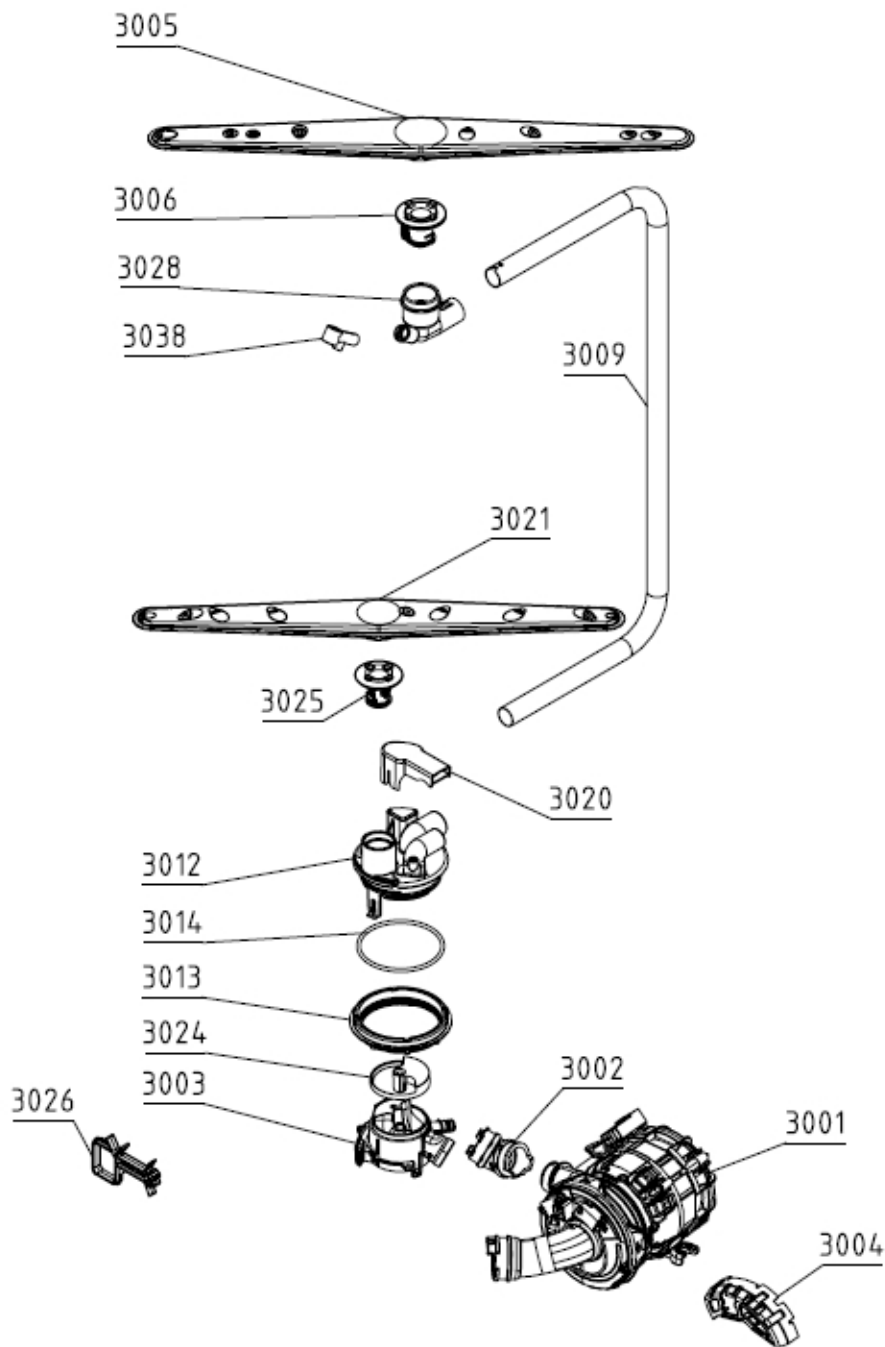

Position	Ident	Spare part description	Quantity	Validity	Extra ID
3001	512073	CIRC.PUMP STD W.HEATER 120V 60HZ 1200W	1		
3001A	537874	CLAMP - WIRE D 38	1		
3001B	680172	HEATER,O-RING FOR CIRC.PUMP DW US 1600	1		
3001C	680174	CAPACITOR FOR CIRC.PUMP DW US 120V/60HZ	1		
3002	545949	HOSE SET/CLAMP FOR CIRC.PUMP	1		
3003	461545	DIVERTER VALVE HOUSE M DW	1		
3004	515493	COVER CIRC.PUMP	1		
3005	426740	SPRAYARM UPPER ASSY	1		
3006	700348	SUPPORT	1