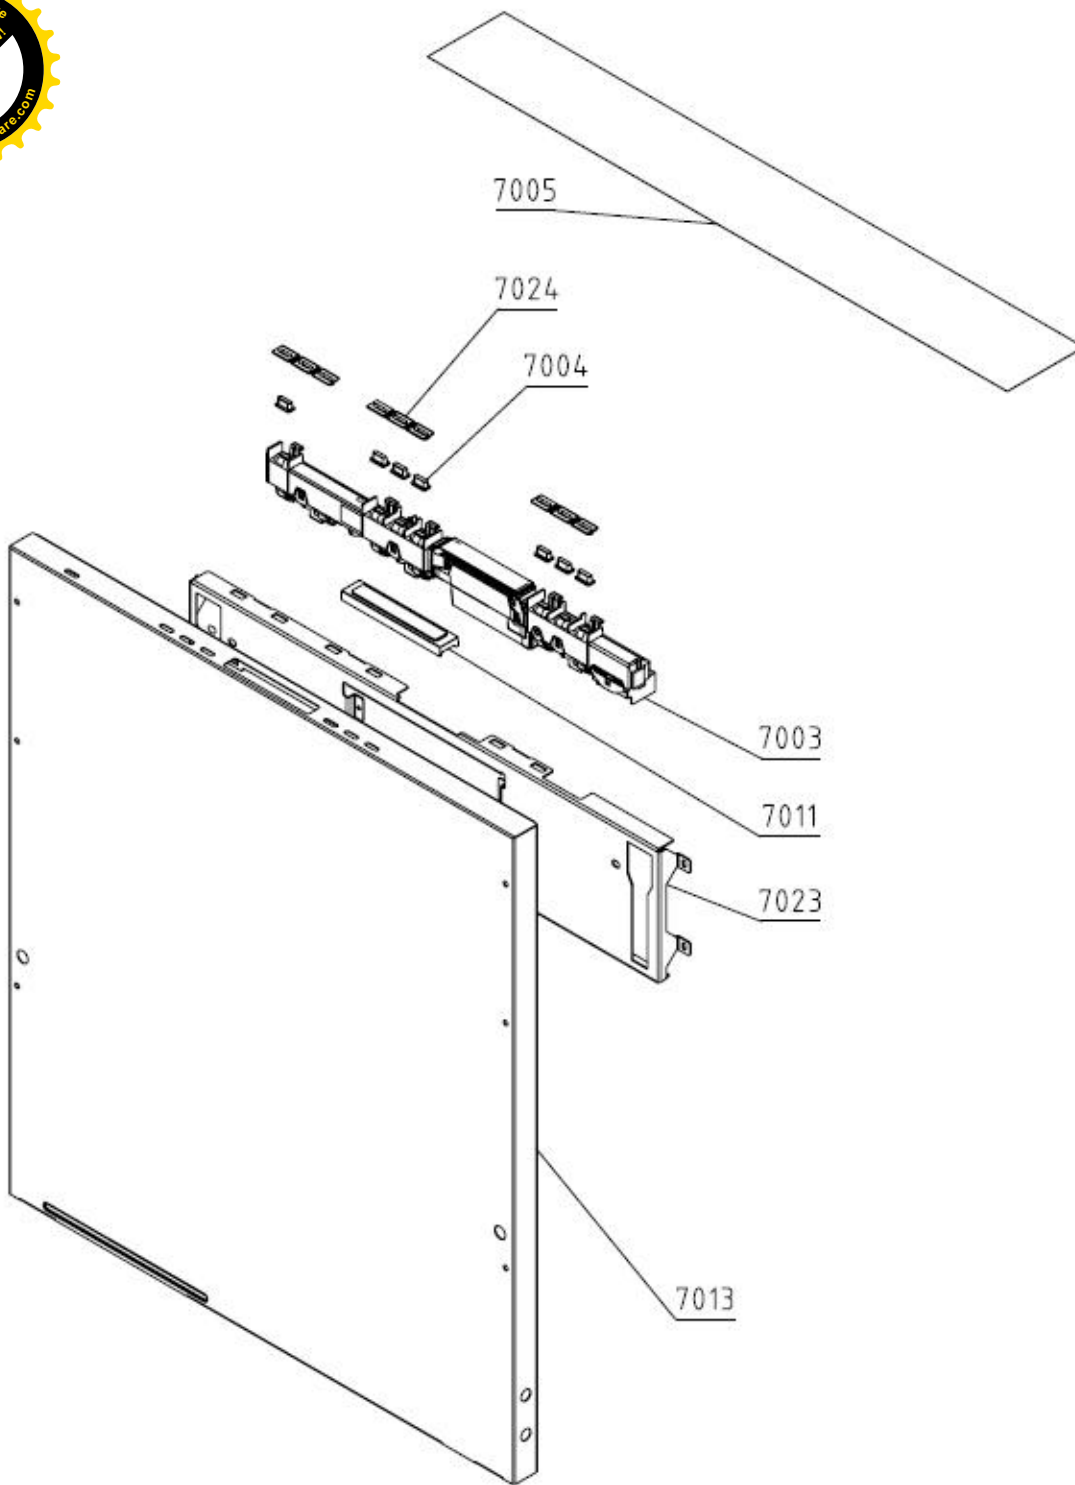

Position	Ident	Spare part description	Quantity	Validity	Extra ID
7003	818170	USER INTERFACE DW40.2	1		
7004	552917	PUSH BUTTON	7		
7005	831108	PROTECTIVE FOIL	1		
7011	707190	SET TOP DISPLAY	1		
7013	707169	EXTERIOR DOOR ASSY	1		
7023	699066	REINFORCEMENT OUTER DOOR TOP	1