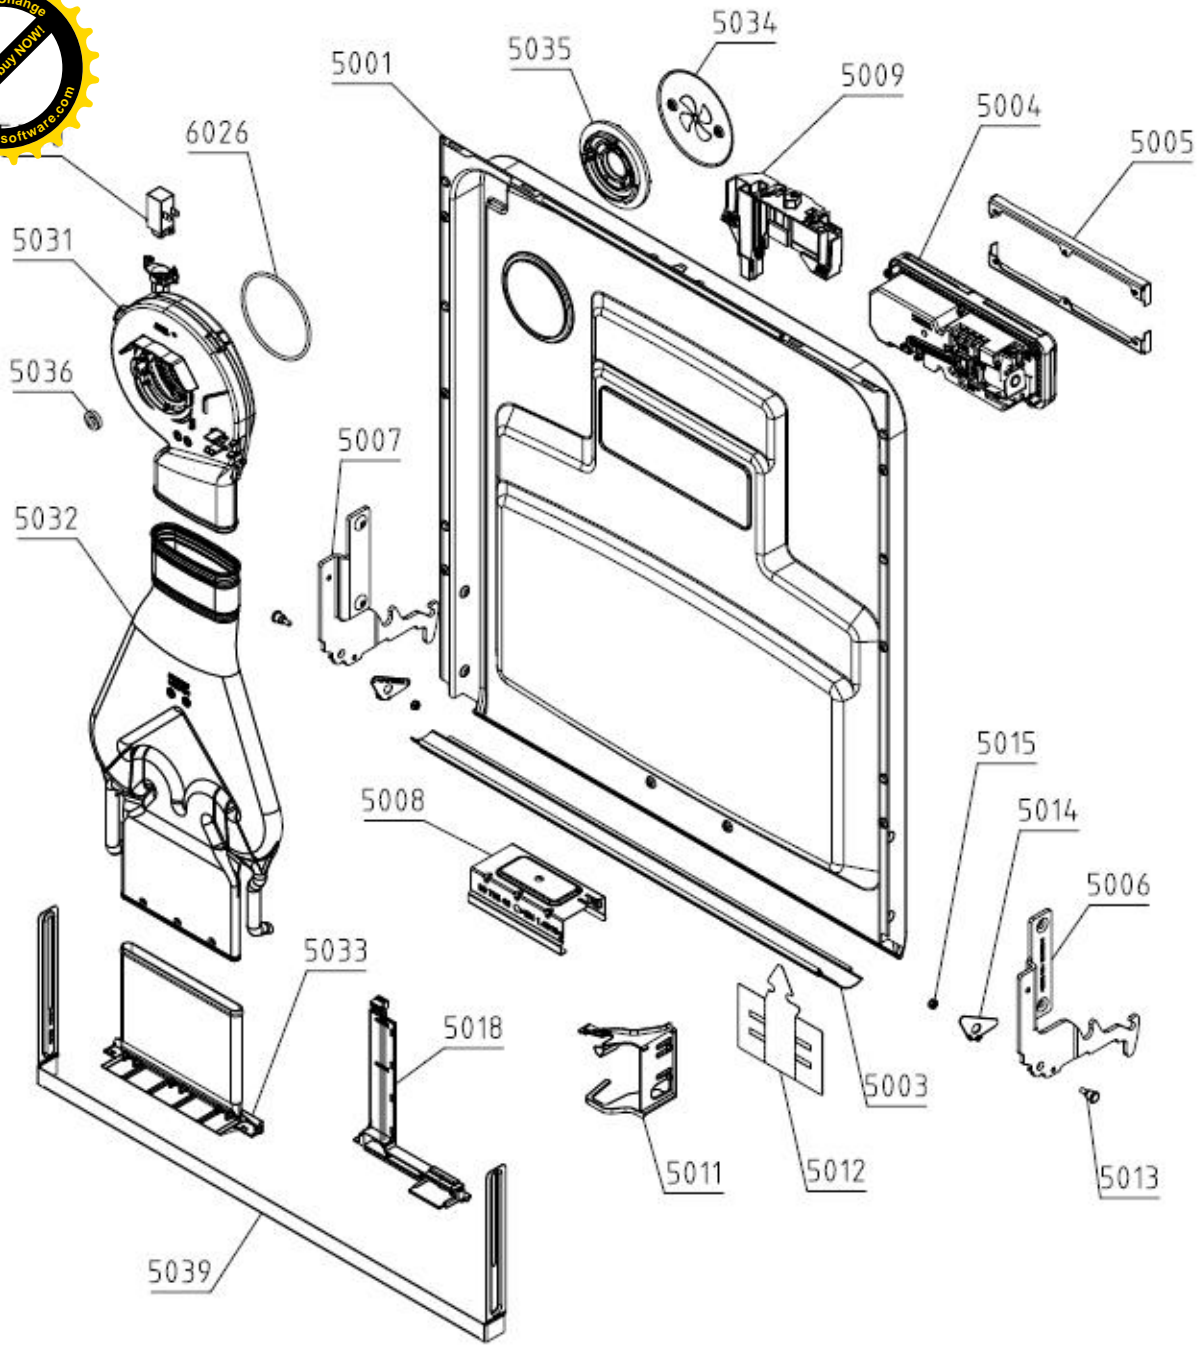

Position	Ident	Spare part description	Quantity	Validity	Extra ID
5001	624605	INTERIOR DOOR INT.F XL DW40 ASSY	1		
5001A	785608	SCREW	6		
5001B	200617	SCREW PT KB40X10 WN1442 RFS	5		
5003	426743	DOOR GASKET	1		
5004	700275	SOAP DISPENSER	1		
5005	700559	SOAP DISPENSER HOLDER DW COMBI AWECO	2		
5005A	200621	SCREW PTK 40X14 WN1452 FZB T2	8