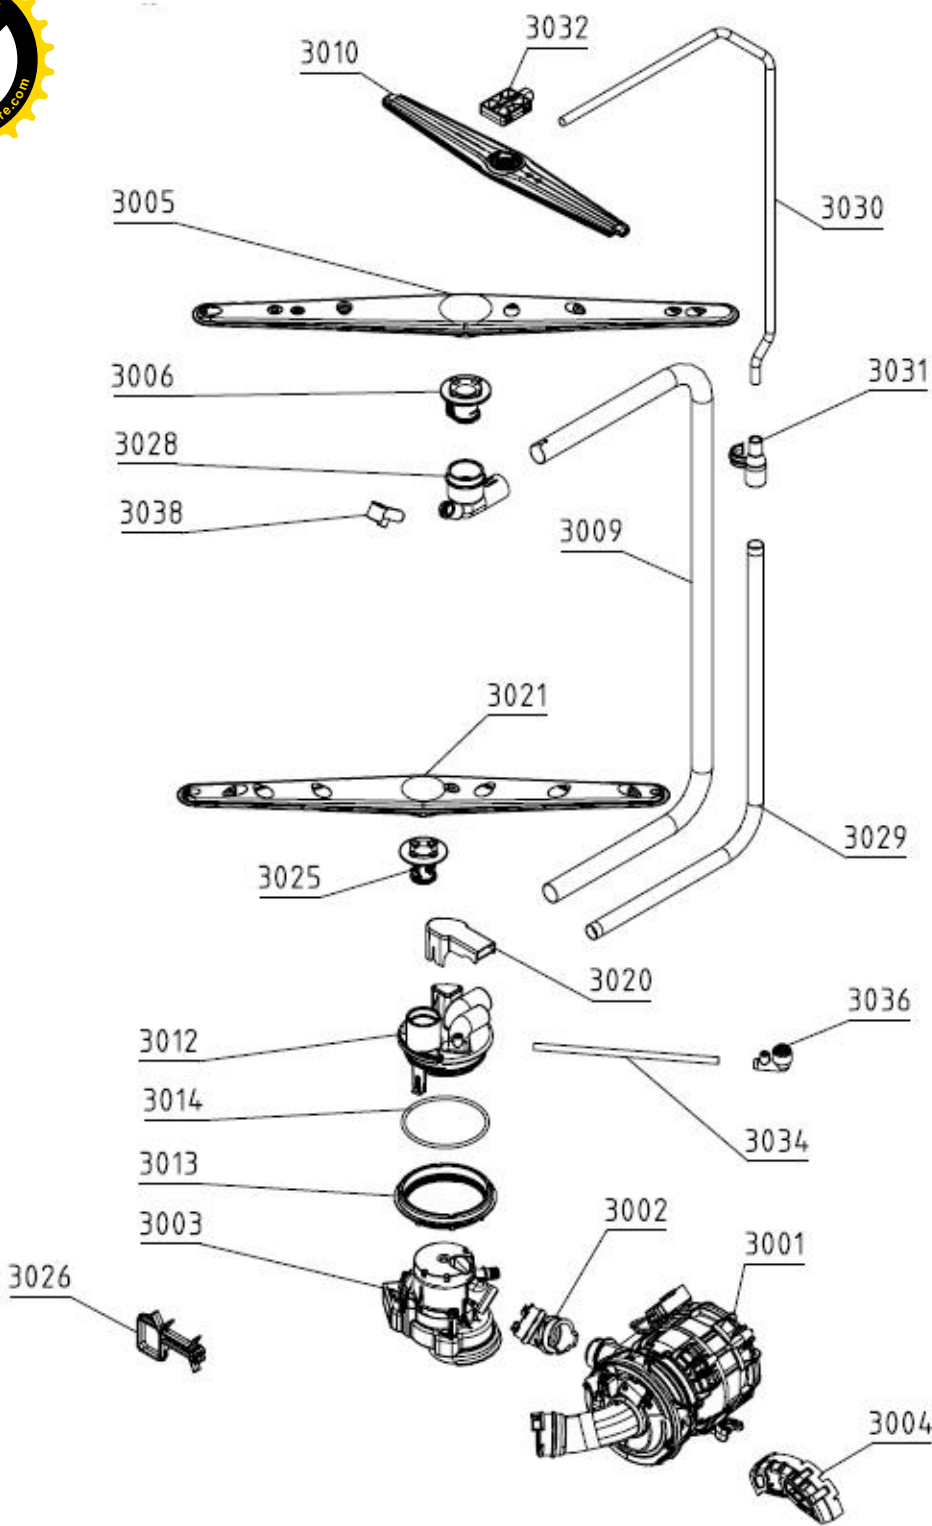

Position	Ident	Spare part description	Quantity	Validity	Extra ID
3001	512073	CIRC.PUMP STD W.HEATER 120V 60HZ 1200W	1		
3001A	537874	CLAMP - WIRE D 38	1		
3001B	680172	HEATER,O-RING FOR CIRC.PUMP DW US 1600	1		
3001C	680174	CAPACITOR FOR CIRC.PUMP DW US 120V/60HZ	1		
3002	545949	HOSE SET/CLAMP FOR CIRC.PUMP	1