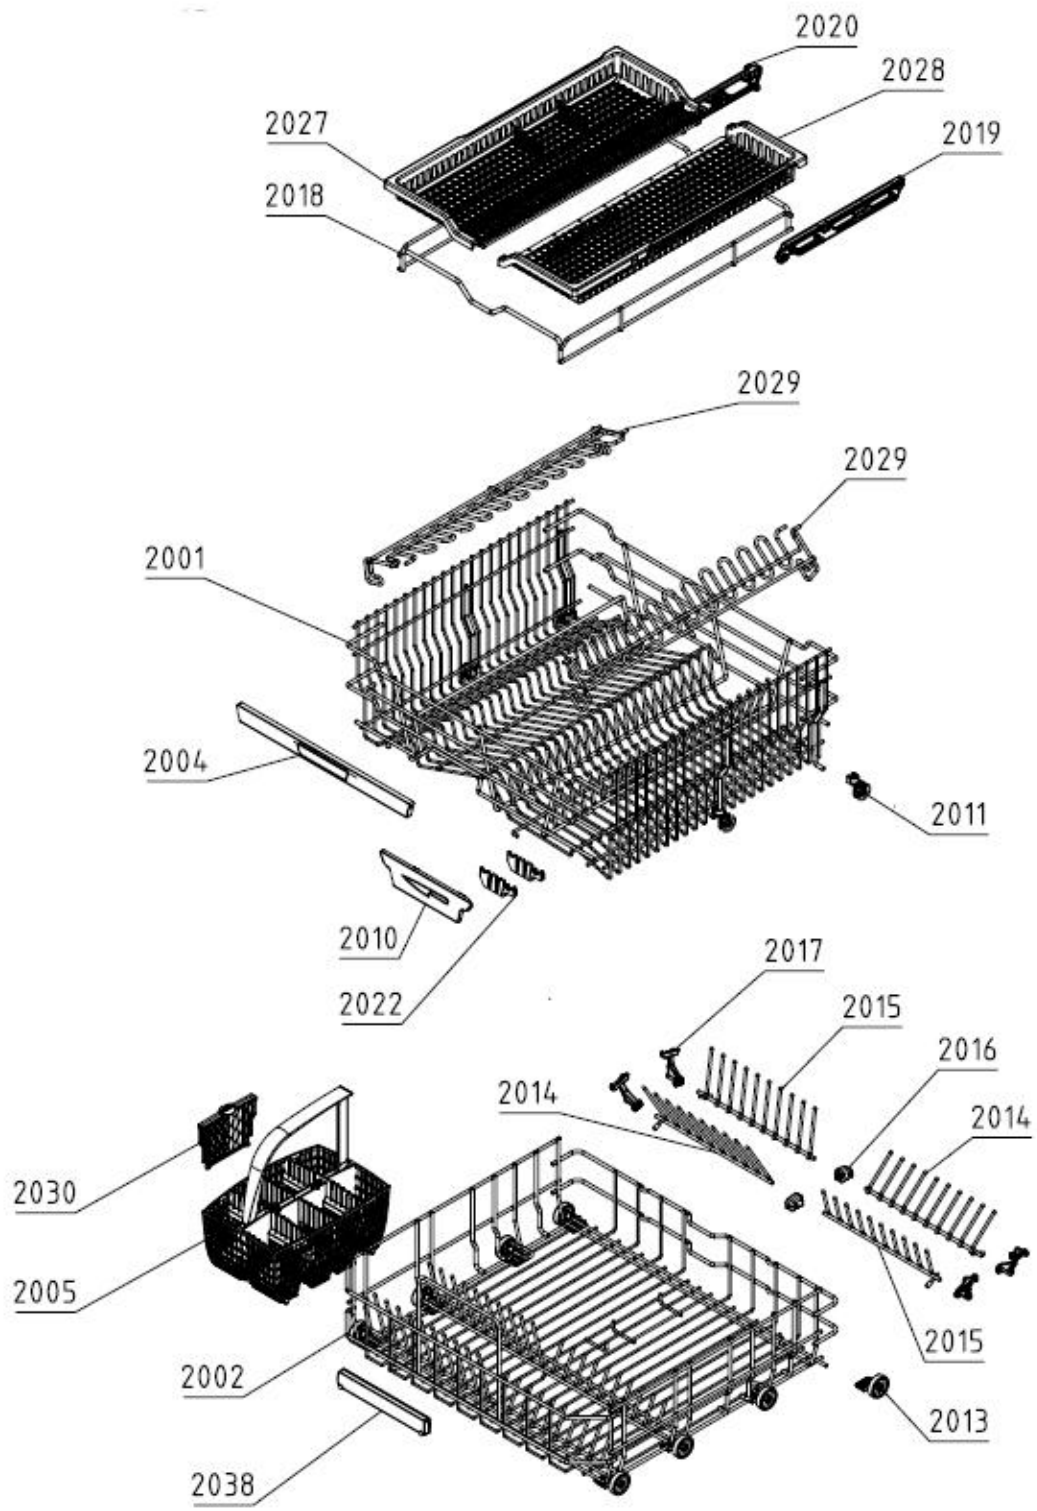

Position	Ident	Spare part description	Quantity	Validity	Extra ID
2001	490026	UPP.BASKET PREMIUM 7502-B ASSY	1		
2002	489454	LOWER BASKET EXCLUSIVE 7502-B ASSY	1		
2004	435209	HANDLE U-BASKET ASSY ASKO	1		
2005	428811	CUTLERY BASKET	1		
2010	476838	KNIVES GUARD 5502-B	1