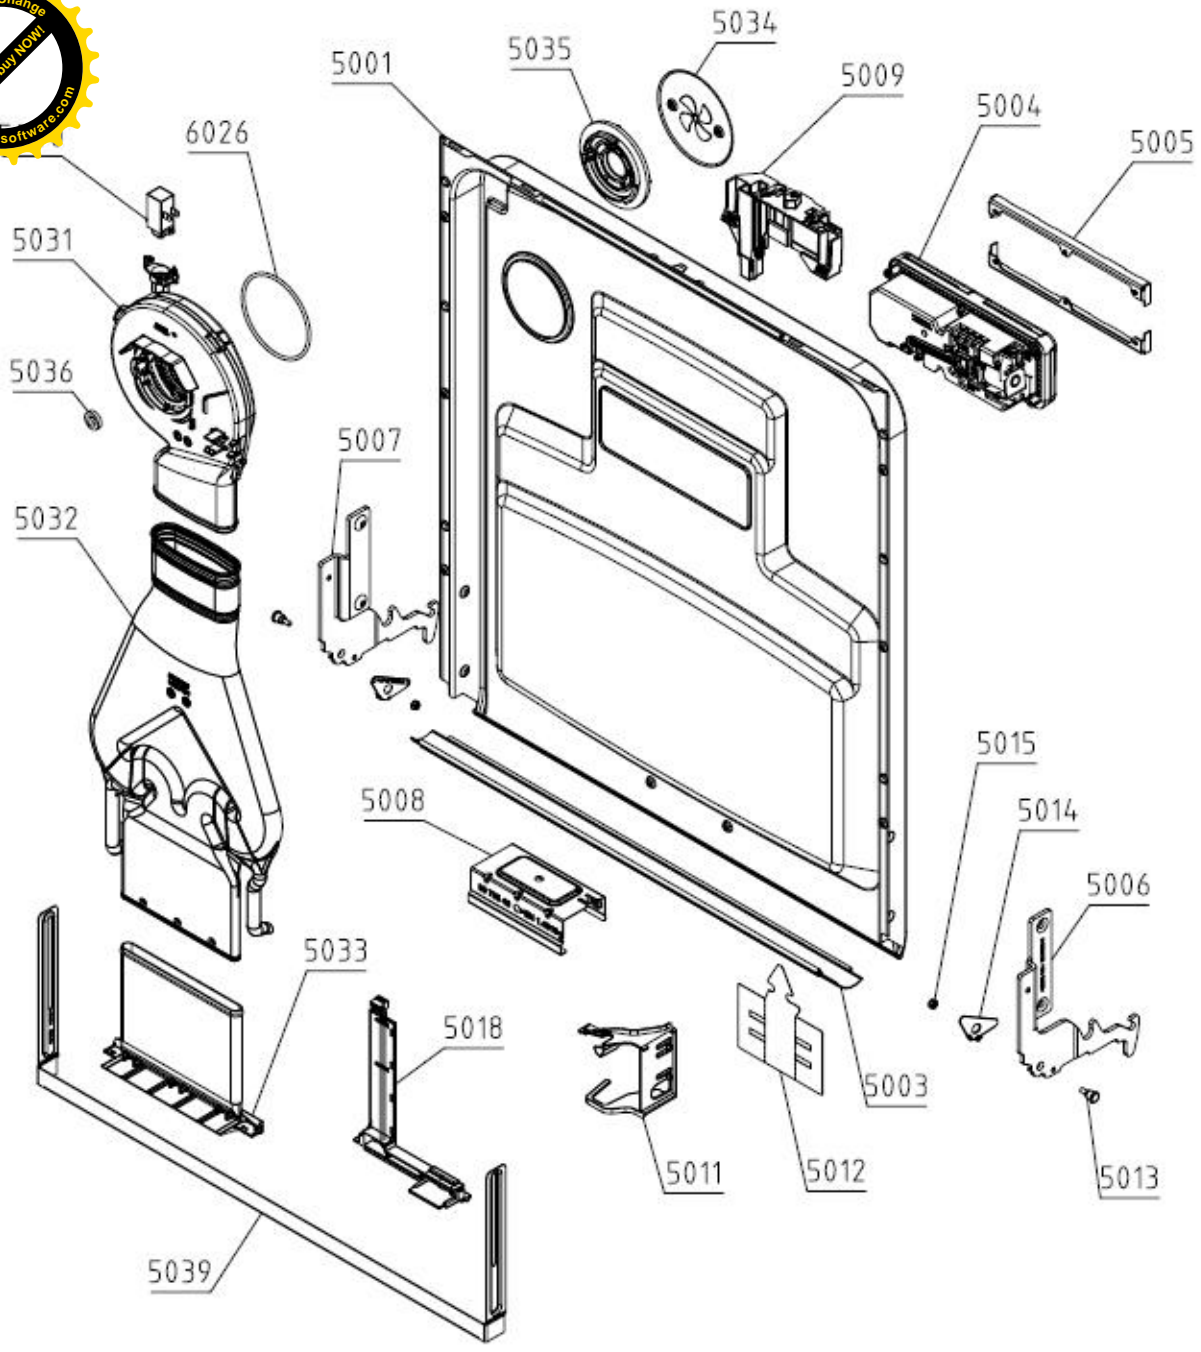

Position	Ident	Spare part description	Quantity	Validity	Extra ID
5001	624605	INTERIOR DOOR INT.F XL DW40 ASSY	1		
5001A	785608	SCREW	6		
5001B	200617	SCREW PT KB40X10 WN1442 RFS	6		
5003	426743	DOOR GASKET	1		
5004	700275	SOAP DISPENSER	1		
5005	700559	SOAP DISPENSER HOLDER DW COMBI AWECO	2		
5005A	200621	SCREW PTK 40X14 WN1452 FZB T2	8