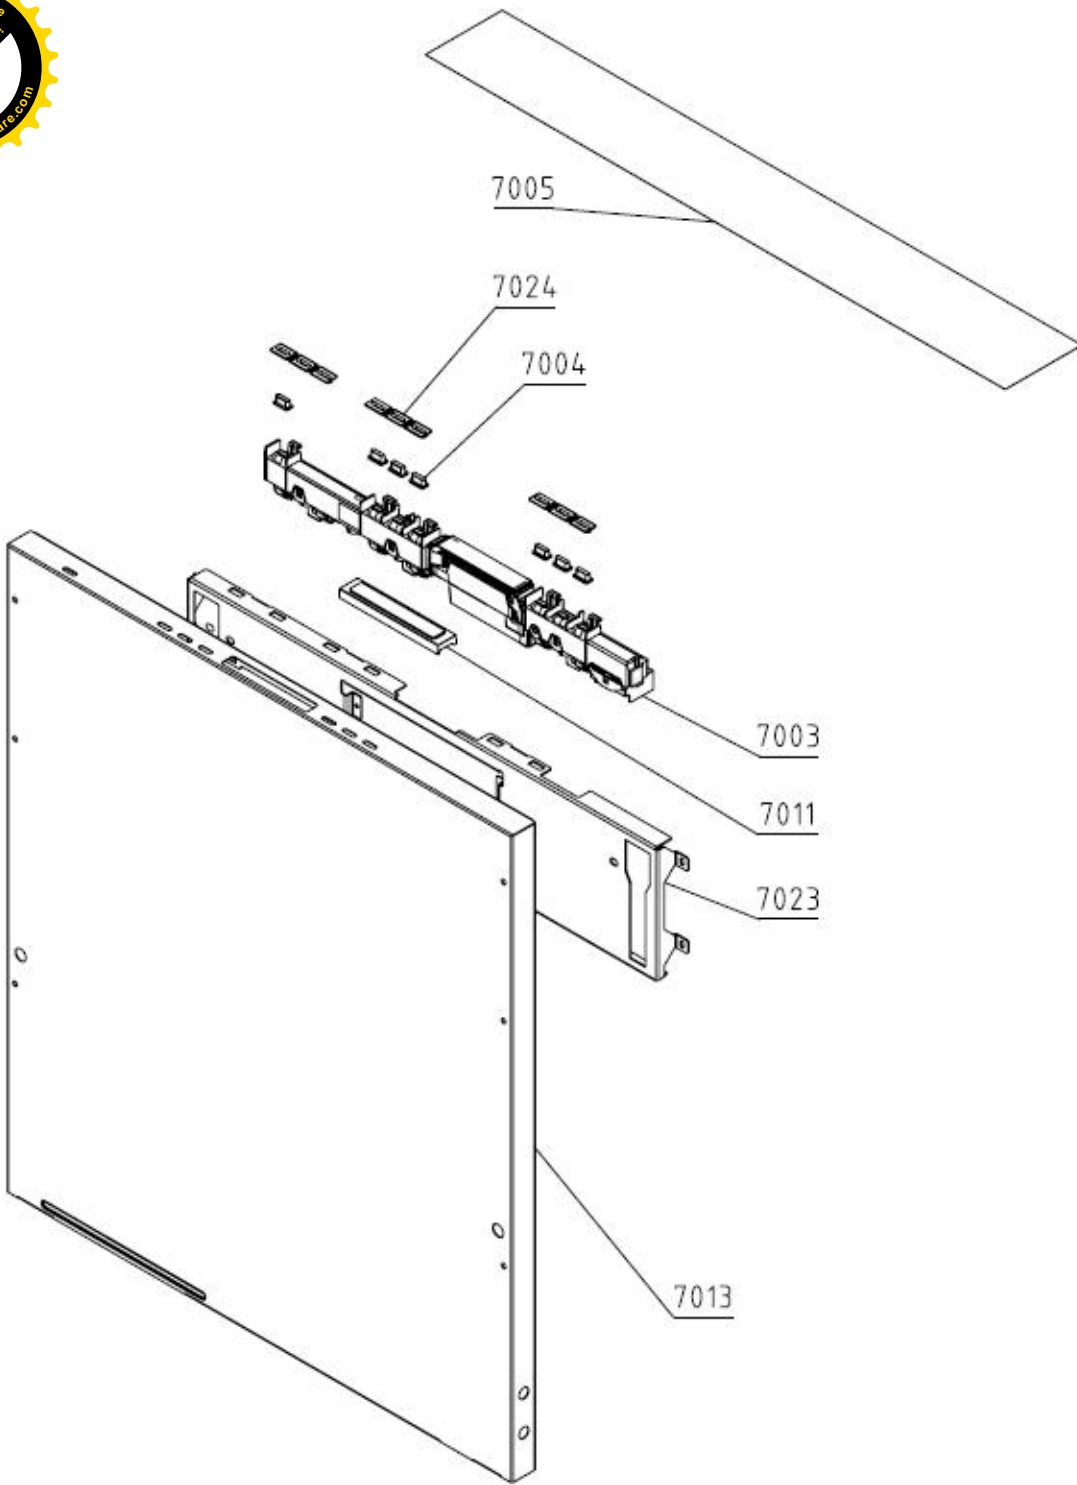

Position	Ident	Spare part description	Quantity	Validity	Extra ID
7003	818170	USER INTERFACE DW40.2	1		
7004	552917	PUSH BUTTON	7		
7005	831108	PROTECTIVE FOIL	1		
7011	707190	SET TOP DISPLAY	1		
7013	707169	EXTERIOR DOOR ASSY	1		
7023	699066	REINFORCEMENT OUTER DOOR TOP	1