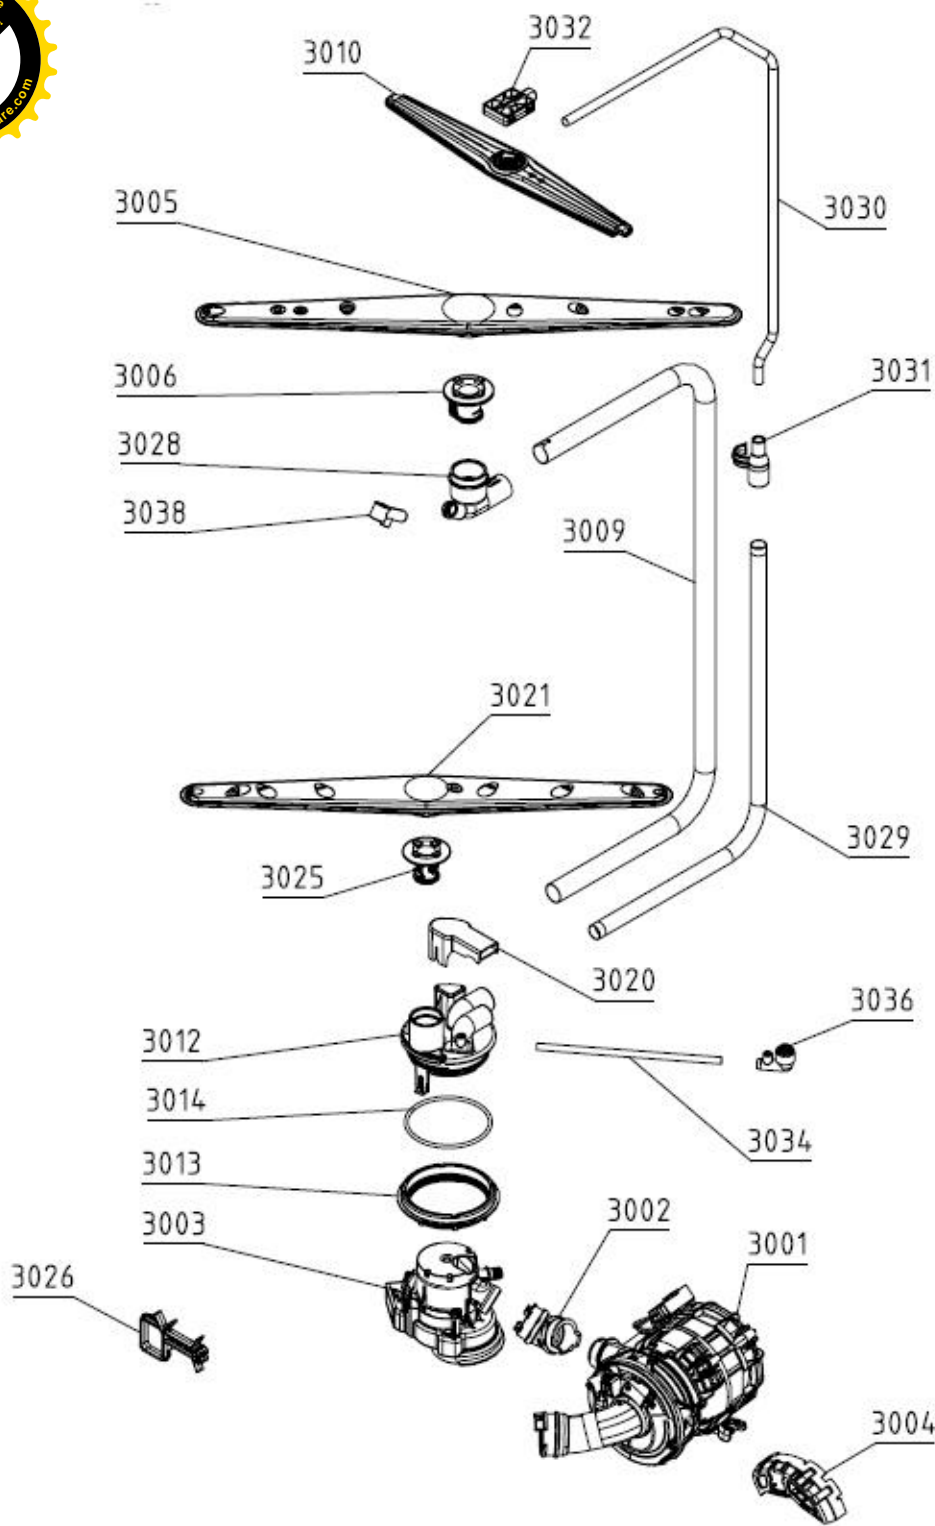

Position	Ident	Spare part description	Quantity	Validity	Extra ID
3001	512073	CIRC.PUMP STD W.HEATER 120V 60HZ 1200W	1		
3001A	537874	CLAMP - WIRE D 38	1		
3001B	680172	HEATER,O-RING FOR CIRC.PUMP DW US 1600	1		
3001C	680174	CAPACITOR FOR CIRC.PUMP DW US 120V/60HZ	1		
3002	545949	HOSE SET/CLAMP FOR CIRC.PUMP	1