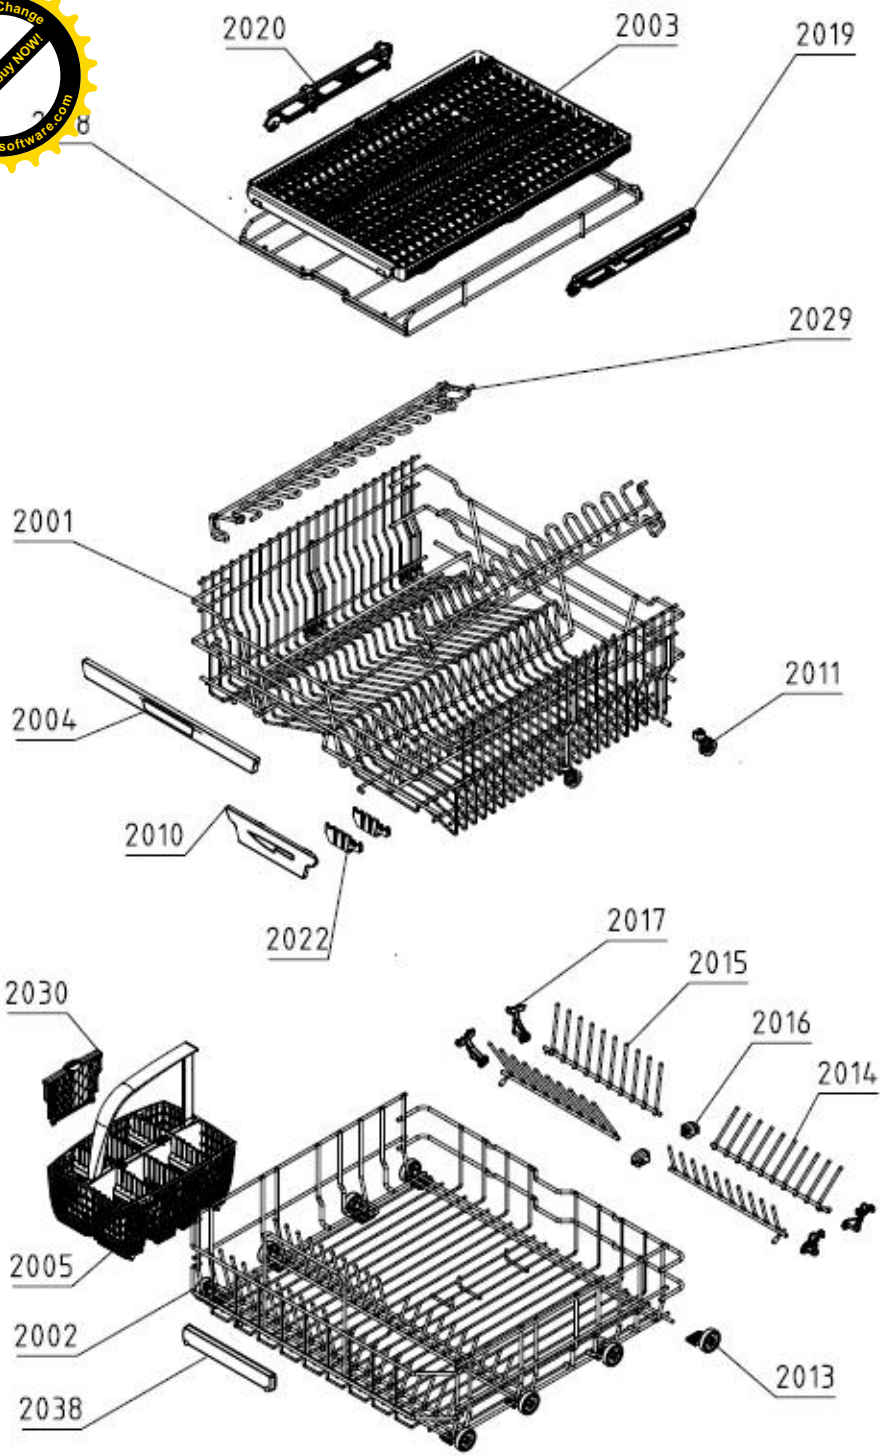

Position	Ident	Spare part description	Quantity	Validity	Extra ID
2001	490026	UPP.BASKET PREMIUM 7502-B ASSY	1		
2002	489454	LOWER BASKET EXCLUSIVE 7502-B ASSY	1		
2003	839414	CUTLERY BASKET	1		
2004	435209	HANDLE U-BASKET ASSY ASKO	1		
2005	428811	CUTLERY BASKET	1		
2010	476838	KNIVES GUARD 5502-B	1		
2011	700317	BASKET WHEEL	4