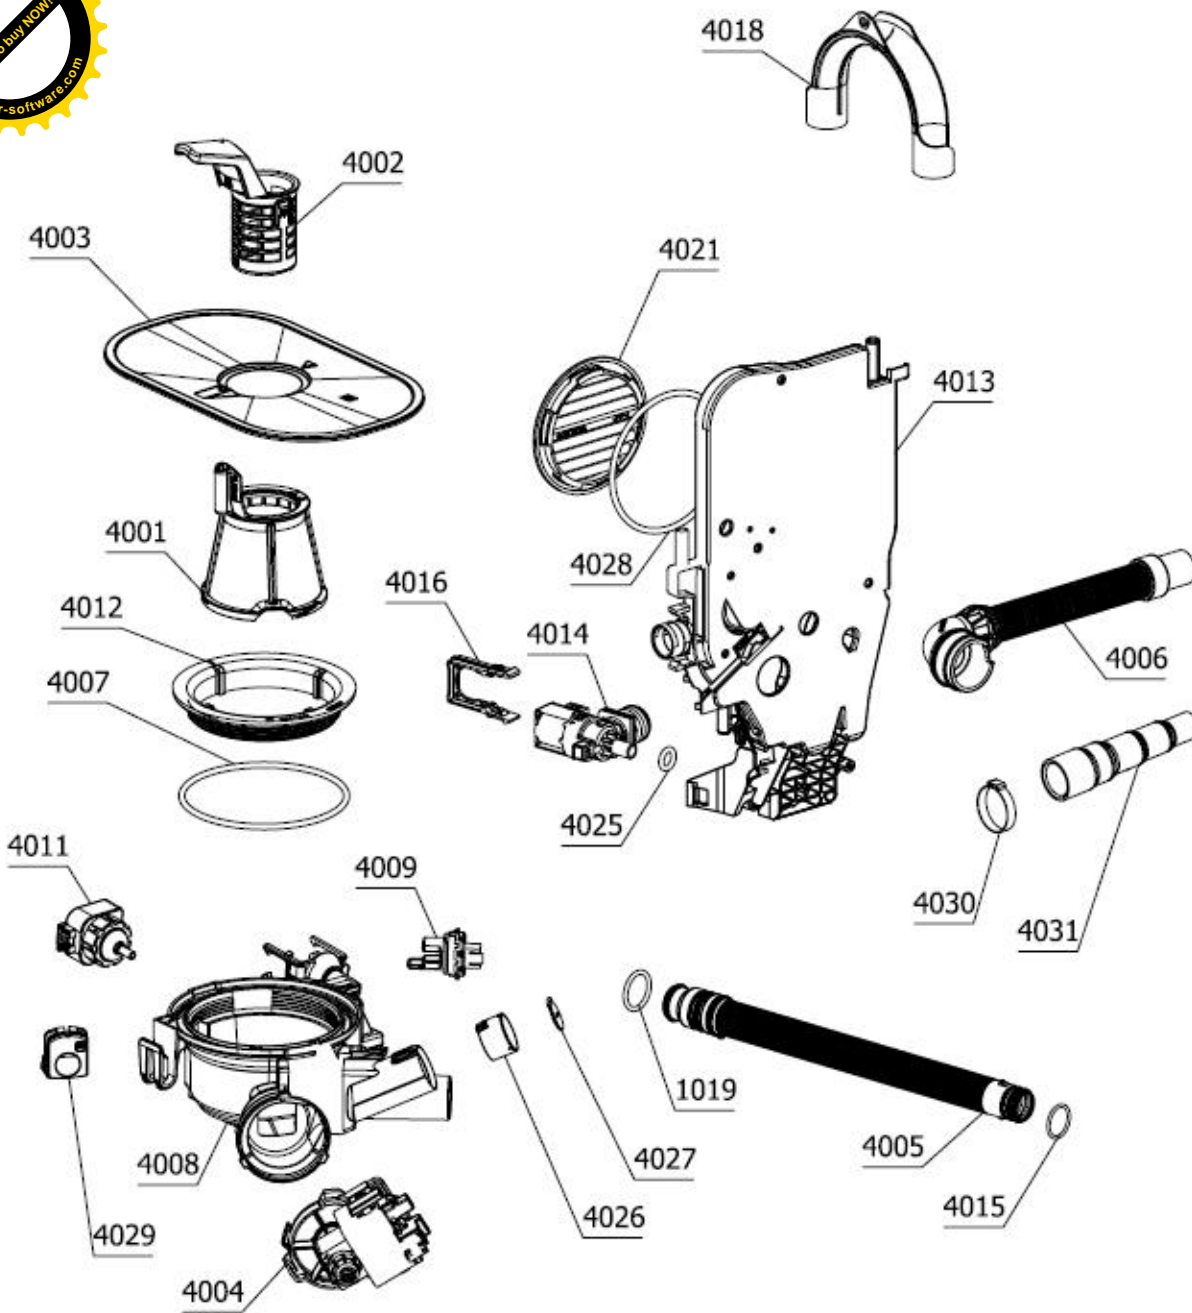

Position	Ident	Spare part description	Quantity	Validity	Extra ID
4001	784738	FILTER ASSY	1		
4002	515330	COARSE STRAINER	1		
4003	812045	UPPER STRAINER	1		
4004	581831	DRAIN PUMP 120V 60HZ LEILI	1		
4005	825235	DISCHARGE HOSE ASSY	1		
4006	689756	SET HOSE/CLAMP/CUFF SIPHON DISCHARGE	1		
4007	800466	O-RING	1		
4008	830852	SUMP	1