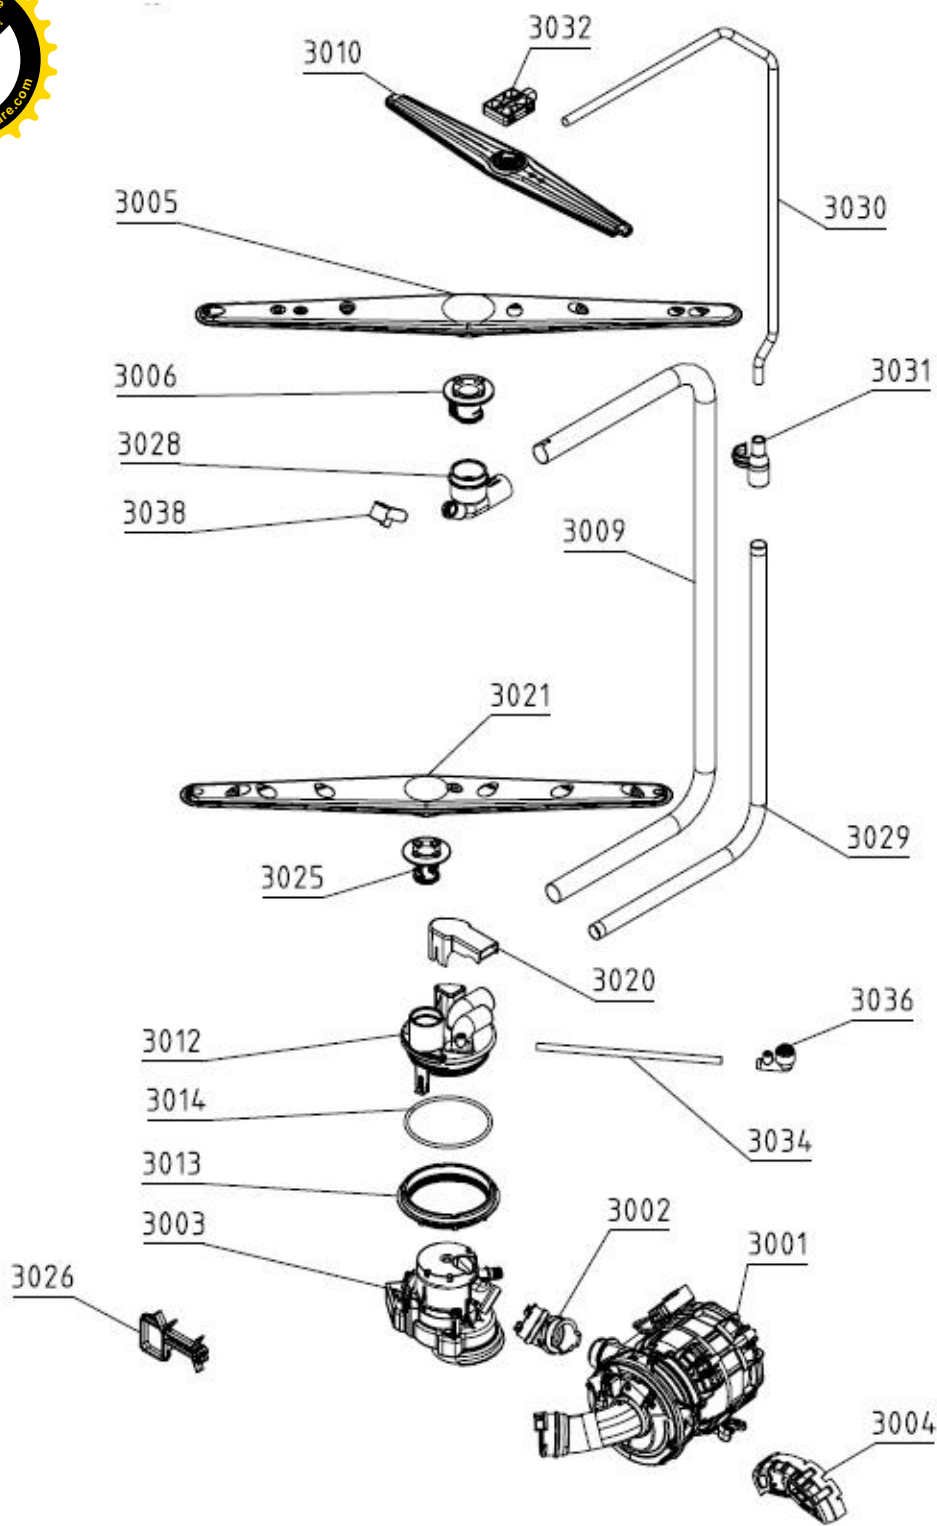

Position	Ident	Spare part description	Quantity	Validity	Extra ID
3001	512070	CIRC.PUMP BLDC190V W. HEATER 120V 1200W	1		
3001A	537874	CLAMP - WIRE D 38	1		
3001B	680172	HEATER,O-RING FOR CIRC.PUMP DW US 1600	1		
3002	545949	HOSE SET/CLAMP FOR CIRC.PUMP	1		
3003	820113	DIVERTER VALVE 3-POS	1