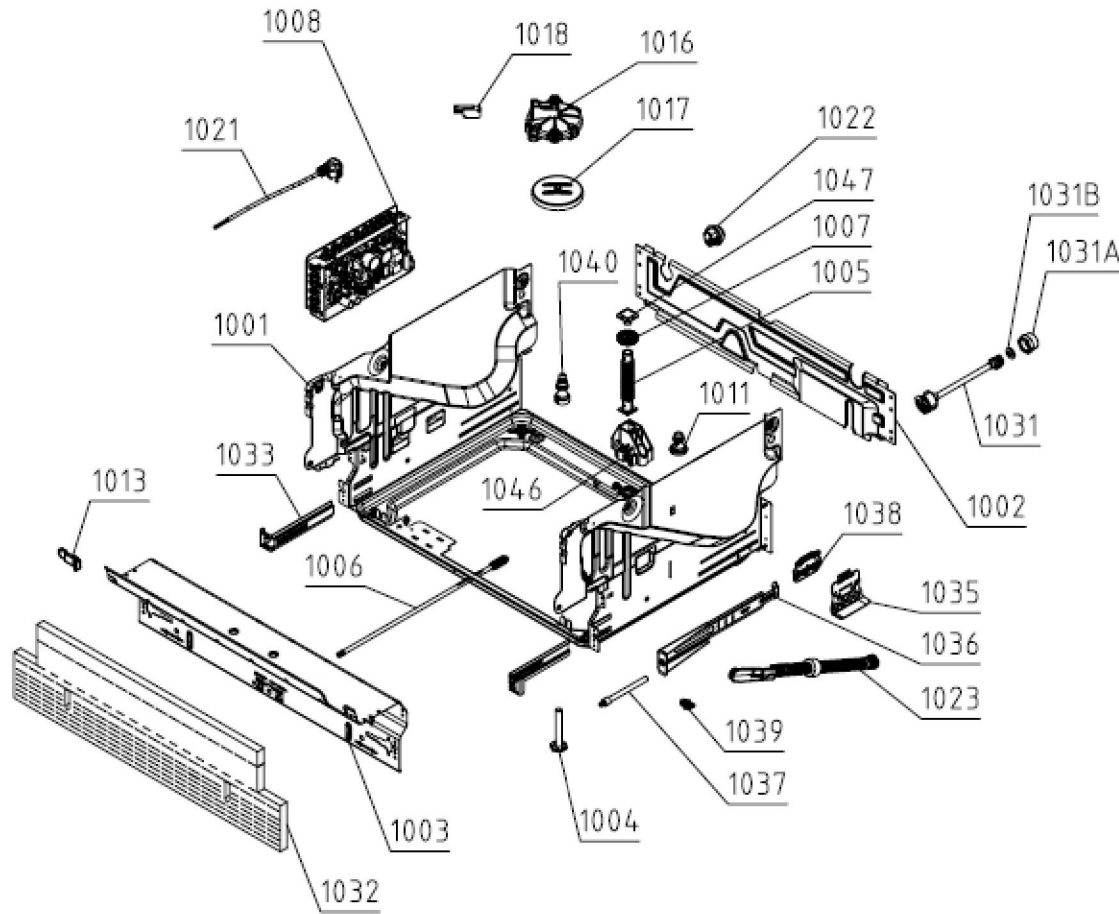

SPARE PARTS LIST

Hisense

Date
Time

Type DW40.2
Model DFI663.U
Art. No. 737046

Brand name ASKO
Version 06.09.2021
Service index 02

160667

Position	Ident	Spare part description	Quantity	Validity	Extra ID
1001	799997	BASE	1		
1001A	700436	SCREW A4 MRT M4X8 VAXED TORX20 BUFAB	2		
1001B	700474	SCREW	4		
1002	860106	BASE COVER BACK	1		
1003	885008	BASE COVER	1		
1003A	700451	SCREW RTS ST4,2X13 FZB TORX20	15		
1004	700290	FOOT	2		
1005	719543	ADJUSTABLE FOOT	1		
1006	512031	WORM	1		

	Ident	Spare part description	Quantity	Validity	Extra ID
	512082	GEAR	1		
1008	846034	CONTROL UNIT E	1		
1011	576727	CIRCULATION PUMP DAMPER	1		
1013	700332	SPRING	2		
1016	512052	FLOAT BRACKET	1		
1017	655019	FLOAT	1		
1018	795705	FLOAT MICROSWITCH	1		
1021	664836	SUPPLY CORD SJT 3X14AWG 1550	1		
1022	667400	RUBBER SEAL	1		
1022A	667401	CLIP FOR INITIATION SLEEVE	1		
1023	700403	SPRING	2		
1031	700266	INLET HOSE	1		
1031B	700483	GASKET	1		
1032	700292	ISOLATION	1		
1033	810537	BASE COVER BRACKET	2		
1034	700457	BASEBOARD	1		
1035	700351	SPRING SUPPORT LEFT	2		
1036	700345	ADJUST NUT	2		
1037	700346	SCREW	2		
1038	700400	SPRING HOLDER INTERMEDIATE	2		
1039	700401	GUIDE	2		
1046	719548	ADJUSTABLE FOOT HOLDER	1		
1047	719547	ADJUSTABLE FOOT SLIDE	1		

162656

Position	Ident	Spare part description	Quantity	Validity	Extra ID
3001	512070	CIRC.PUMP BLDC190V W. HEATER 120V 1200W	1		
3001A	537874	CLAMP - WIRE D 38	1		
3001B	680172	HEATER,O-RING FOR CIRC.PUMP DW US 1600	1		
3002	545949	HOSE SET/CLAMP FOR CIRC.PUMP	1		
3003	820113	DIVERTER VALVE 3-POS	1		