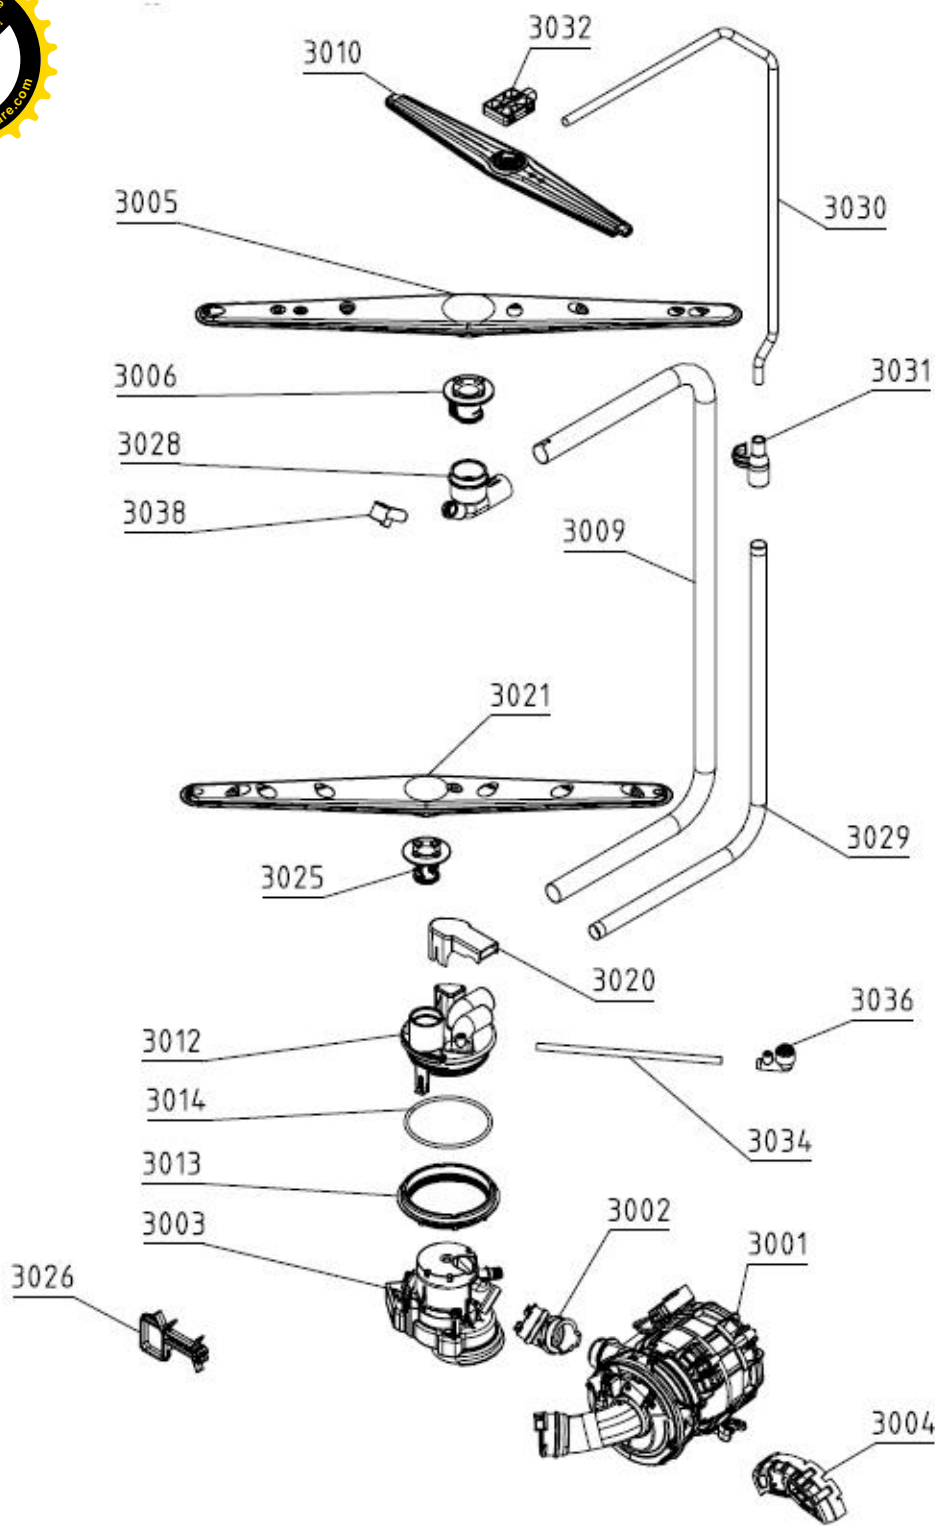

Position	Ident	Spare part description	Quantity	Validity	Extra ID
3001	512070	CIRC.PUMP BLDC190V W. HEATER 120V 1200W	1		
3001A	537874	CLAMP - WIRE D 38	1		
3001B	680172	HEATER,O-RING FOR CIRC.PUMP DW US 1600	1		
3002	545949	HOSE SET/CLAMP FOR CIRC.PUMP	1		
3003	820113	DIVERTER VALVE 3-POS	1