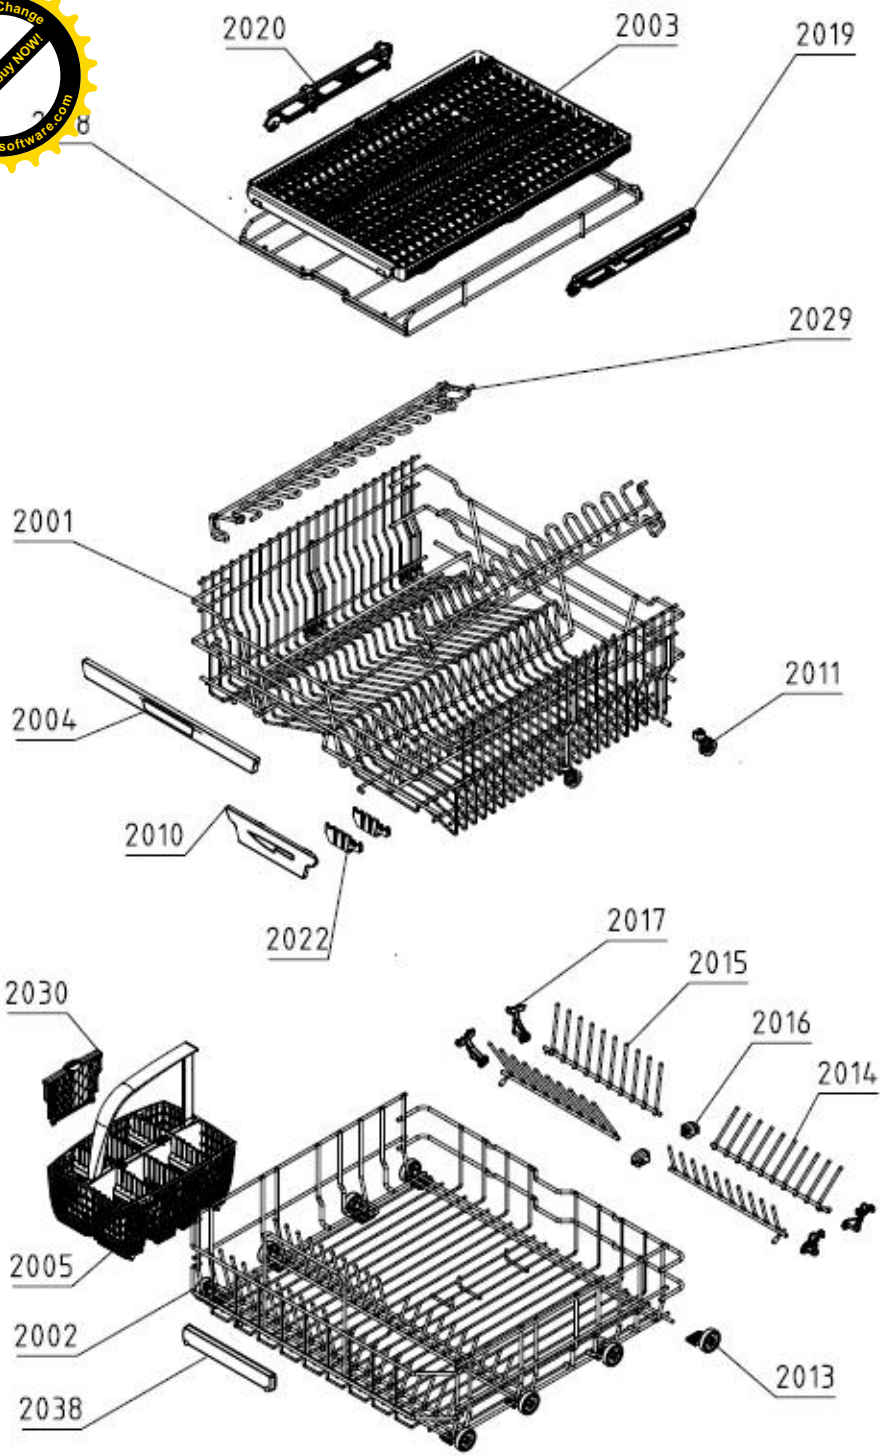

Position	Ident	Spare part description	Quantity	Validity	Extra ID
2001	490026	UPP.BASKET PREMIUM 7502-B ASSY	1		
2002	489454	LOWER BASKET EXCLUSIVE 7502-B ASSY	1		
2003	839414	CUTLERY BASKET	1		
2004	435209	HANDLE U-BASKET ASSY ASKO	1		
2005	859751	CUTLERY BASKET LOW	1		
2010	476838	KNIVES GUARD 5502-B	1		
2011	700317	BASKET WHEEL	4