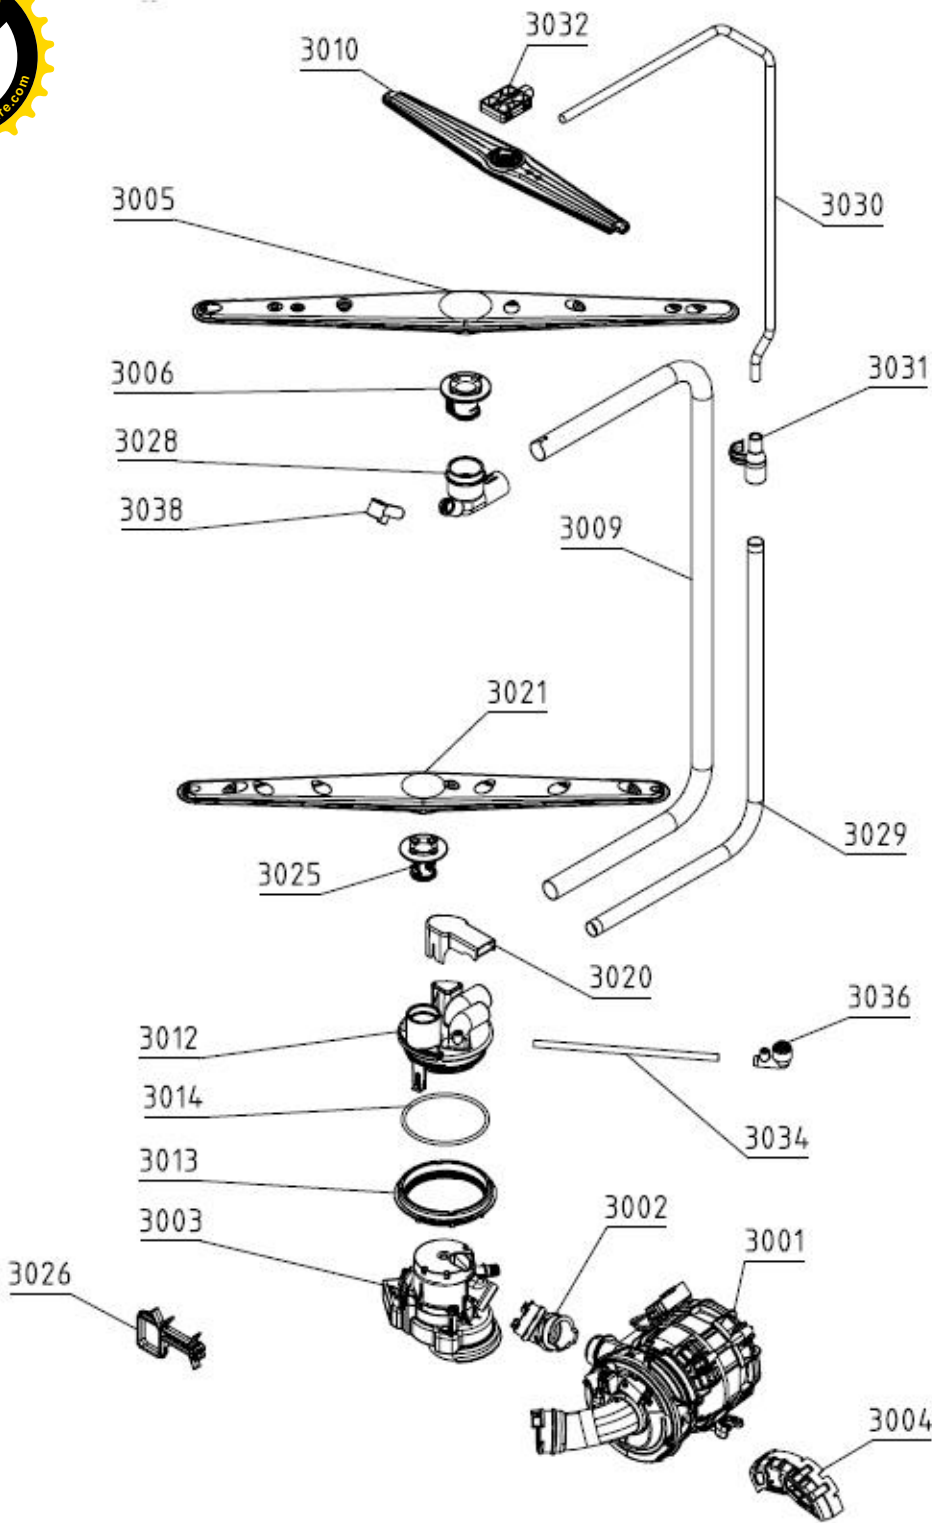

Position	Ident	Spare part description	Quantity	Validity	Extra ID
3001	512073	CIRC.PUMP STD W.HEATER 120V 60HZ 1200W	1		
3001A	537874	CLAMP - WIRE D 38	1		
3001B	680172	HEATER,O-RING FOR CIRC.PUMP DW US 1600	1		
3001C	680174	CAPACITOR FOR CIRC.PUMP DW US 120V/60HZ	1		
3002	545949	HOSE SET/CLAMP FOR CIRC.PUMP	1