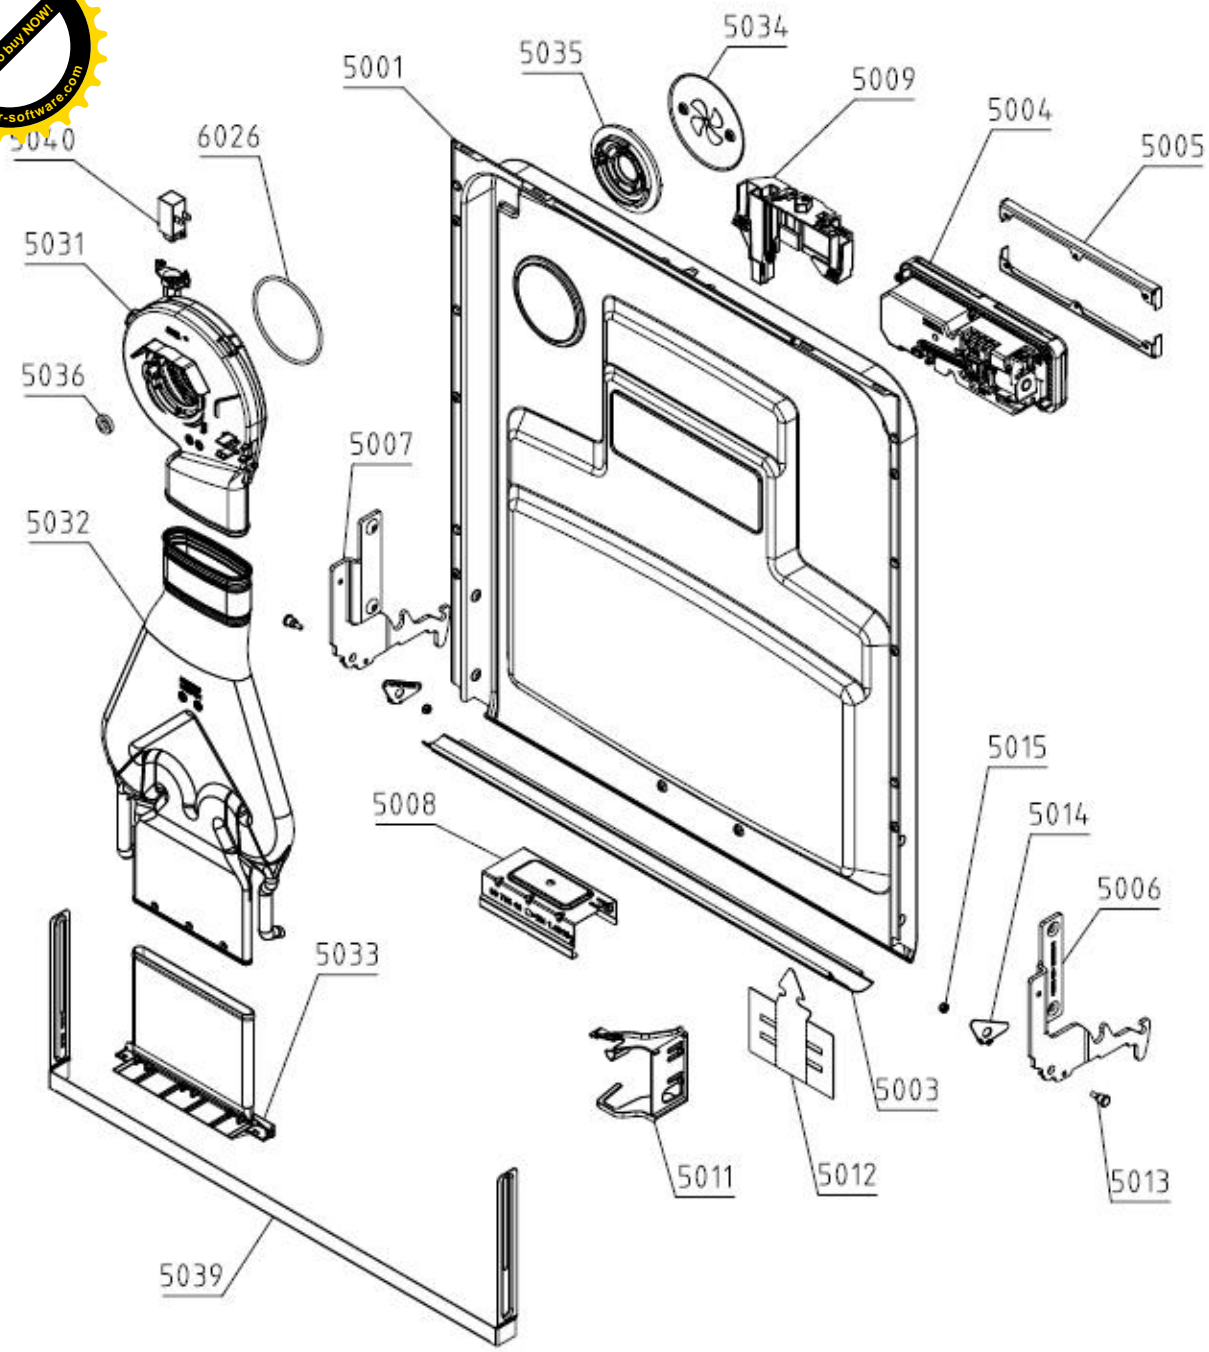

Position	Ident	Spare part description	Quantity	Validity	Extra ID
5001	621037	INTERIOR DOOR INT.F XXL DW40 ASSY	1		
5001A	785608	SCREW	6		
5001B	200617	SCREW PT KB40X10 WN1442 RFS	5		
5003	426743	DOOR GASKET	1		
5004	700275	SOAP DISPENSER	1		
5005	700559	SOAP DISPENSER HOLDER DW COMBI AWEKO	2		
5005A	200621	SCREW PTK 40X14 WN1452 FZB T2	8		
5006	709479	HINGE LEFT	1