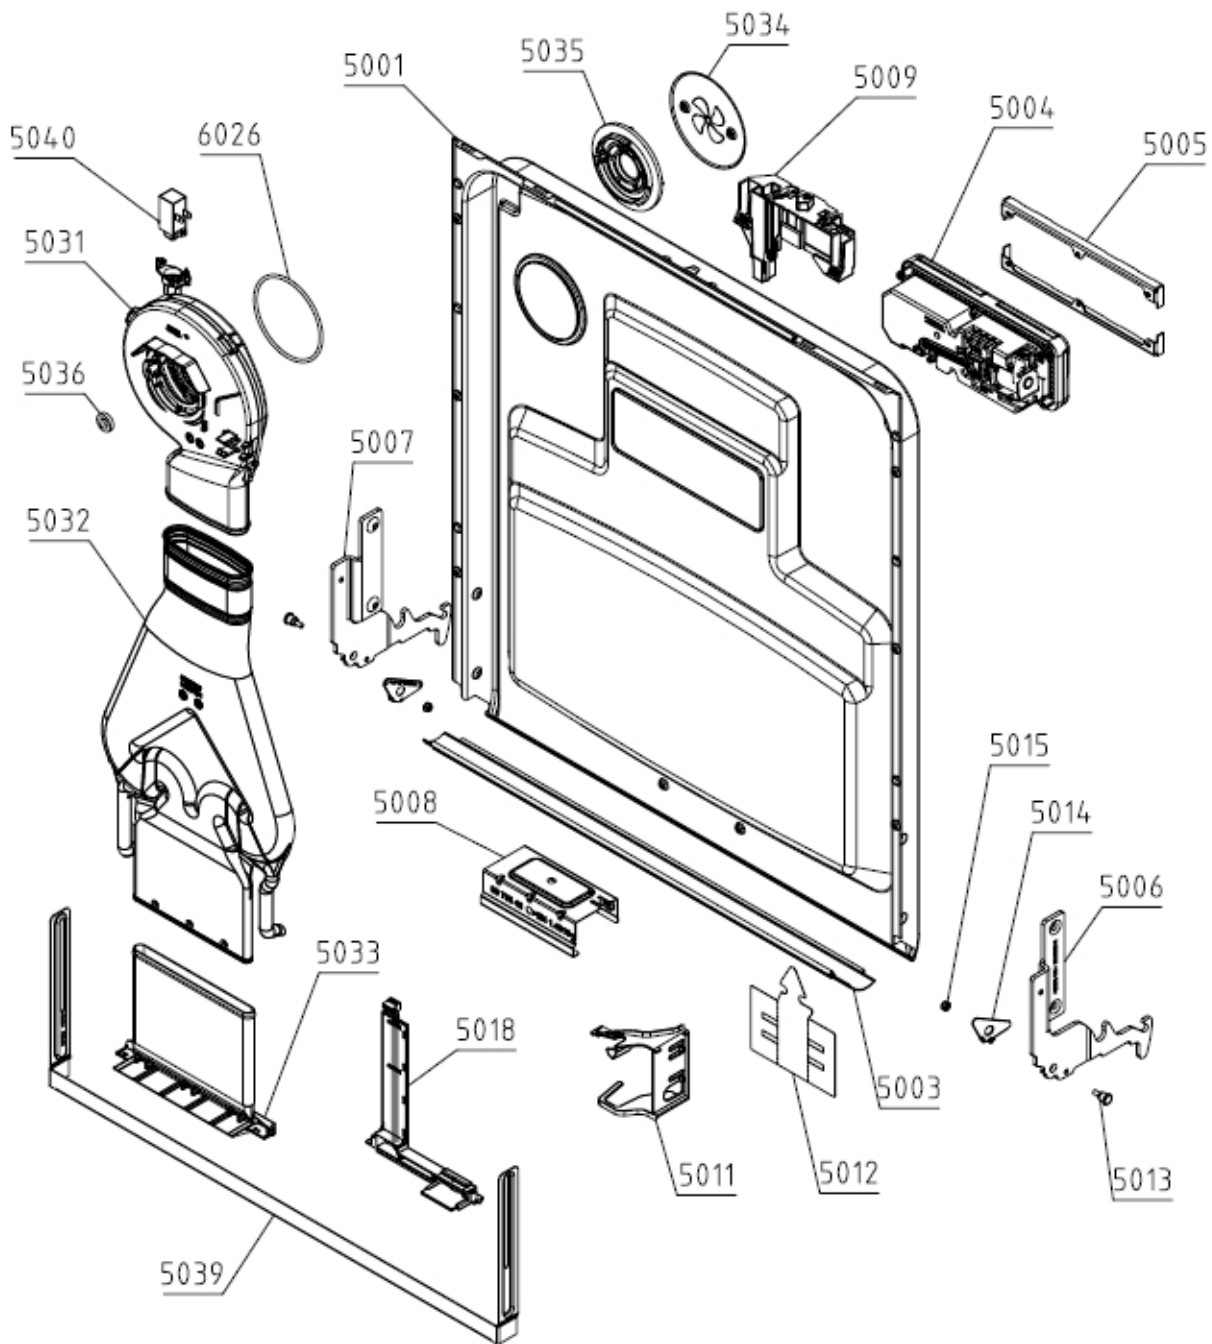

Position	Ident	Spare part description	Quantity	Validity	Extra ID
5001	621037	INTERIOR DOOR INT.F XXL DW40 ASSY	1		
5001A	785608	SCREW	6		
5001B	200617	SCREW PT KB40X10 WN1442 RFS	8		
5003	426743	DOOR GASKET	1		
5004	700275	SOAP DISPENSER	1		
5005	700559	SOAP DISPENSER HOLDER DW COMBI AWECO	2		
5005A	200621	SCREW PTK 40X14 WN1452 FZB T2	8