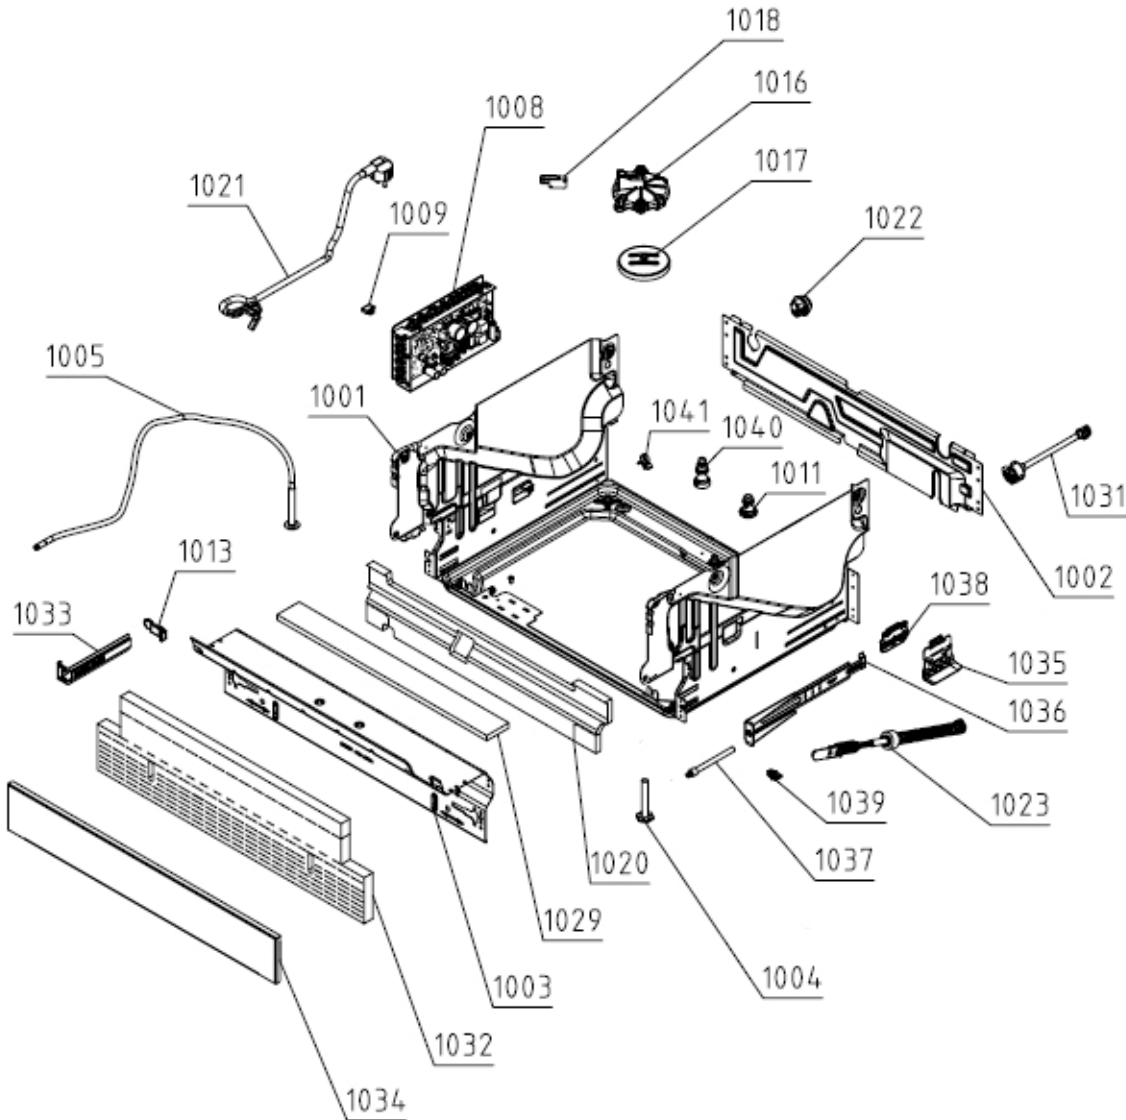

SPARE PARTS LIST

Type	DW40.2	Brand name	ASKO
Model	DFI664XXL.U	Version	06.03.2019
Art. No.	728608	Service index	04

160651

Position	Ident	Spare part description	Quantity	Validity	Extra ID
1001	813325	BASE WITH FEET	1		
1001A	700436	SCREW A4 MRT M4X8 VAXED TORX20 BUFAB	2		

Position	Ident	Spare part description	Quantity	Validity	Extra ID
1001B	700474	SCREW	4		
1002	587257	BACK PANEL	1		
1003	700350	COVER	1		
1003A	700451	SCREW RTS ST4,2X13 FZB TORX20	22		
1004	700290	FOOT	2		
1005	700289	ADJUSTABLE FOOT DW ASSY	1		
1008	795560	CONTROL UNIT	1		
1011	576727	CIRCULATION PUMP DAMPER	1		
1013	700332	SPRING	2		
1016	512052	FLOAT BRACKET	1		
1017	655019	FLOAT	1		
1018	700335	MICROSWITCH	1		
1020	700374	ISOLATION	1		
1021	664836	SUPPLY CORD SJT 3X14AWG 1550	1		
1022	413719	CABLE GROMMET Z13	1		
1023	700403	SPRING	2		
1029	700377	ISOLATION	1		
1031	700266	INLET HOSE	1		
1031B	700483	GASKET	1		
1032	700292	ISOLATION	1		
1033	700331	SUPPORT	2		
1034	700457	BASEBOARD	1		
1035	700351	SPRING SUPPORT LEFT	2		
1036	700345	ADJUST NUT	2		
1037	700346	SCREW	2		
1038	700400	SPRING HOLDER INTERMEDIATE	2		
1039	700401	GUIDE	2		
1040	700408	WASHING MOTOR CUSHION	1		
1041	700411	SUPPORT	1		

162652

Position	Ident	Spare part description	Quantity	Validity	Extra ID
3001	512070	CIRC.PUMP BLDC190V W. HEATER 120V 1200W	1		
3001A	537874	CLAMP - WIRE D 38	1		
3001B	680172	HEATER,O-RING FOR CIRC.PUMP DW US 1600	1		
3002	545949	HOSE SET/CLAMP FOR CIRC.PUMP	1		
3003	813321	DIVERTER VALVE SET 120V	1		
3004	515493	COVER CIRC.PUMP	1		