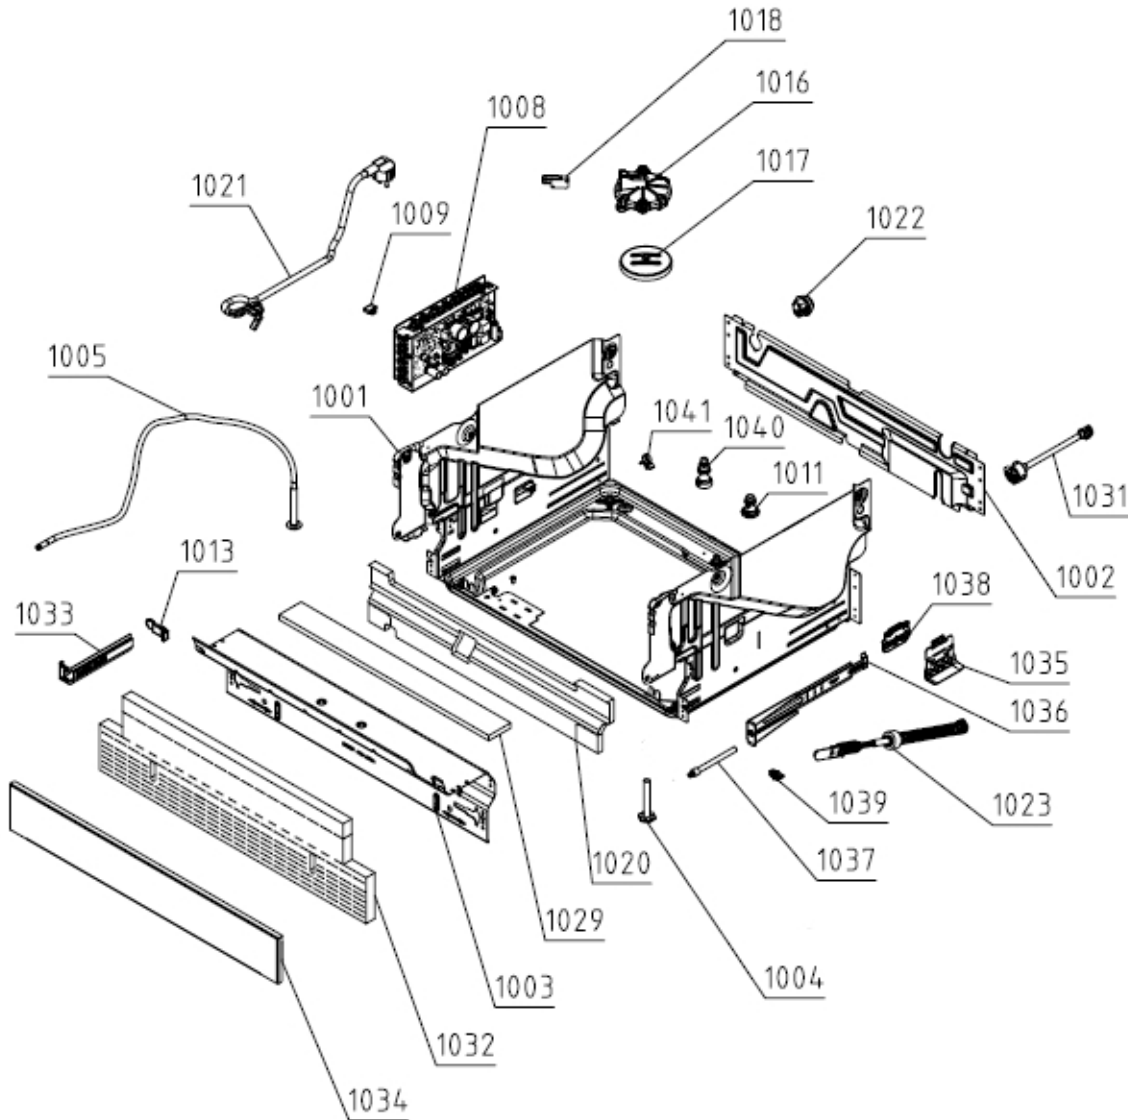

# SPARE PARTS LIST

Type DW40.2  
Model DFI675XXL.U  
Art. No. 728606

Brand name ASKO  
Version 06.03.2019  
Service index 05

**160651**

Position	Ident	Spare part description	Quantity	Validity	Extra ID
1001	813325	BASE WITH FEET	1		
1001A	700436	SCREW A4 MRT M4X8 VAXED TORX20 BUFAB	2		

Position	Ident	Spare part description	Quantity	Validity	Extra ID
1001B	700474	SCREW	4		
1002	587257	BACK PANEL	1		
1003	700350	COVER	1		
1003A	700451	SCREW RTS ST4,2X13 FZB TORX20	22		
1004	700290	FOOT	2		
1005	700289	ADJUSTABLE FOOT DW ASSY	1		
1008	795565	CONTROL UNIT	1		
1011	576727	CIRCULATION PUMP DAMPER	1		
1013	700332	SPRING	2		
1016	512052	FLOAT BRACKET	1		
1017	655019	FLOAT	1		
1018	700335	MICROSWITCH	1		
1020	700374	ISOLATION	1		
1021	664836	SUPPLY CORD SJT 3X14AWG 1550	1		
1022	413719	CABLE GROMMET Z13	1		
1023	700403	SPRING	2		
1029	700377	ISOLATION	1		
1031	700266	INLET HOSE	1		
1031B	700483	GASKET	1		
1032	700292	ISOLATION	1		
1033	700331	SUPPORT	2		
1034	700457	BASEBOARD	1		
1035	700351	SPRING SUPPORT LEFT	2		
1036	700345	ADJUST NUT	2		
1037	700346	SCREW	2		
1038	700400	SPRING HOLDER INTERMEDIATE	2		
1039	700401	GUIDE	2		
1040	700408	WASHING MOTOR CUSHION	1		
1041	700411	SUPPORT	1		

162653

Position	Ident	Spare part description	Quantity	Validity	Extra ID
3001	512070	CIRC.PUMP BLDC190V W. HEATER 120V 1200W	1		
3001A	537874	CLAMP - WIRE D 38	1		
3001B	680172	HEATER,O-RING FOR CIRC.PUMP DW US 1600	1		
3002	545949	HOSE SET/CLAMP FOR CIRC.PUMP	1		
3003	813321	DIVERTER VALVE SET 120V	1		
3004	515493	COVER CIRC.PUMP	1		