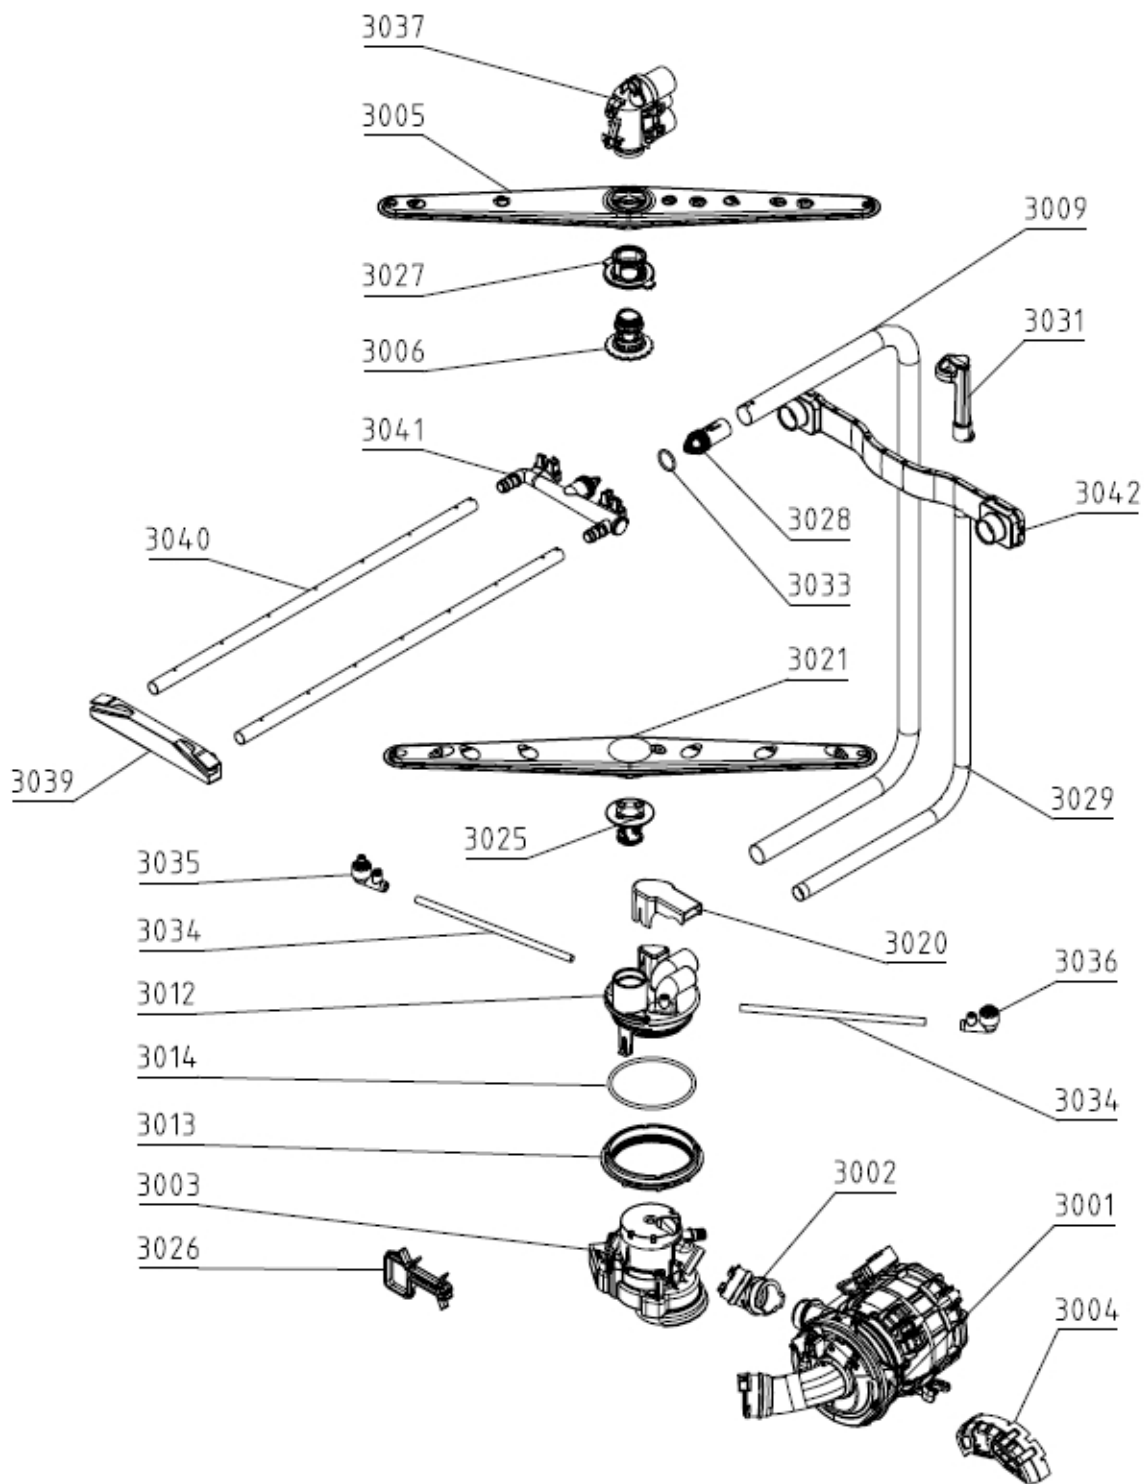

Position	Ident	Spare part description	Quantity	Validity	Extra ID
3001	512070	CIRC.PUMP BLDC190V W. HEATER 120V 1200W	1		
3001A	537874	CLAMP - WIRE D 38	1		
3001B	680172	HEATER,O-RING FOR CIRC.PUMP DW US 1600	1		
3002	545949	HOSE SET/CLAMP FOR CIRC.PUMP	1		
3003	813321	DIVERTER VALVE SET 120V	1		
3004	515493	COVER CIRC.PUMP	1