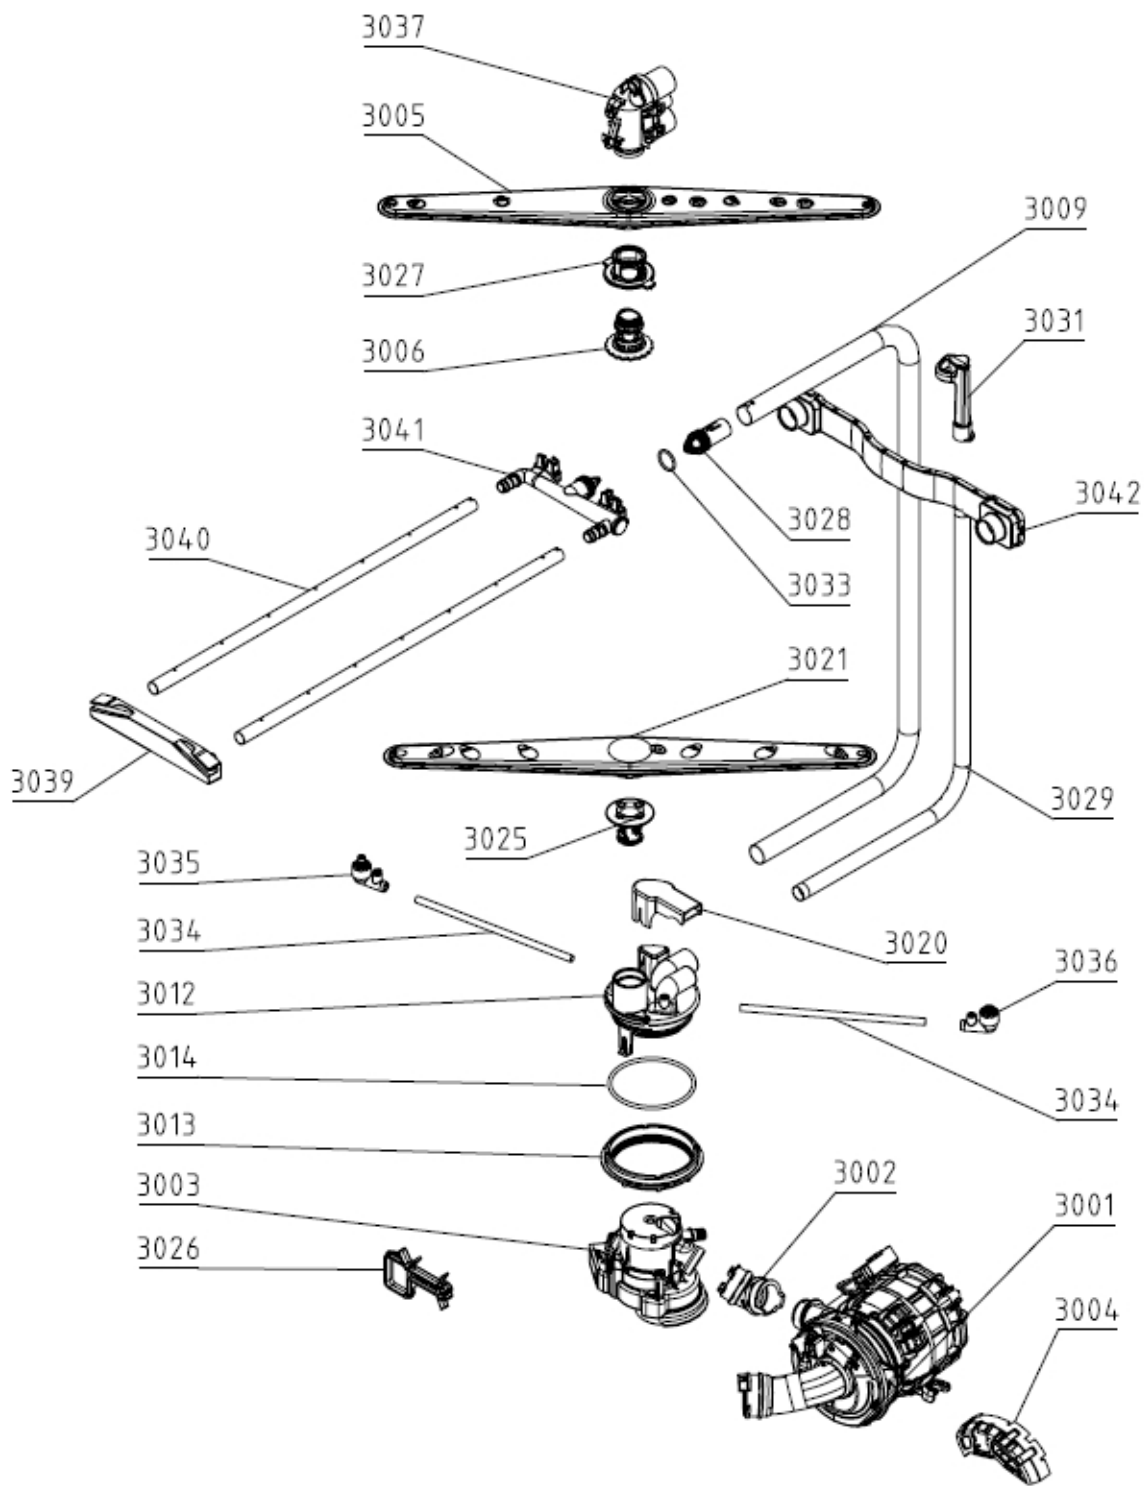

Position	Ident	Spare part description	Quantity	Validity	Extra ID
3001	512070	CIRC.PUMP BLDC190V W. HEATER 120V 1200W	1		
3001A	537874	CLAMP - WIRE D 38	1		
3001B	680172	HEATER,O-RING FOR CIRC.PUMP DW US 1600	1		
3002	545949	HOSE SET/CLAMP FOR CIRC.PUMP	1		
3003	795709	DIVERTER VALVE	1		
3004	515493	COVER CIRC.PUMP	1