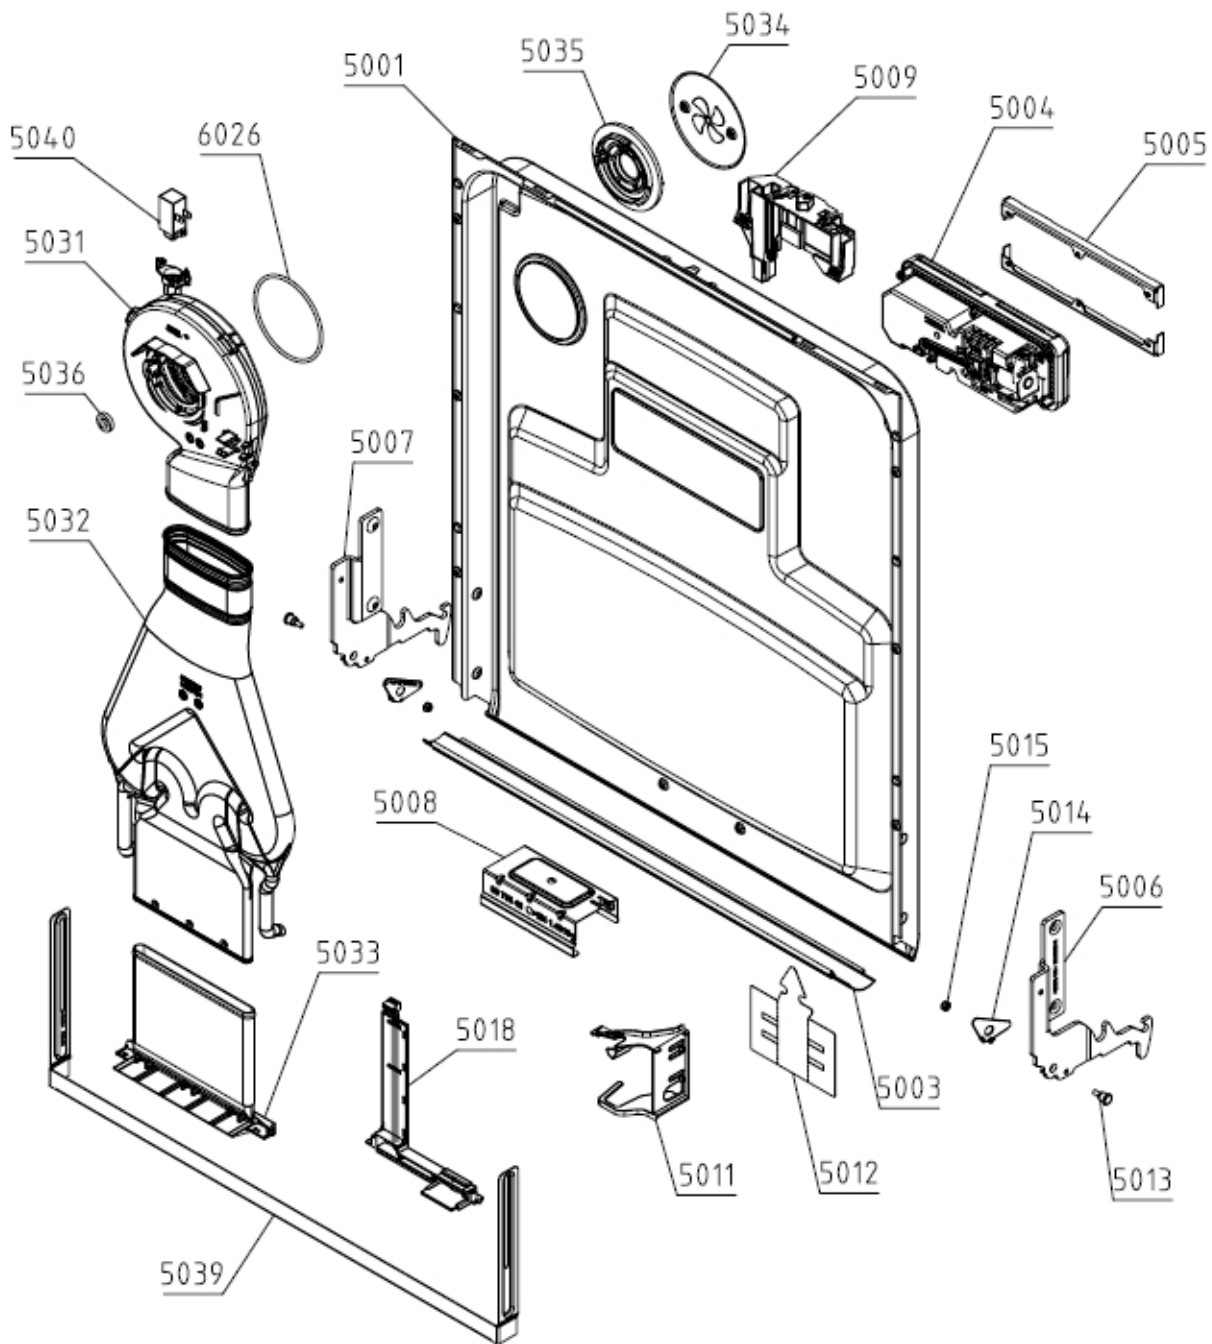

Position	Ident	Spare part description	Quantity	Validity	Extra ID
5001	621037	INTERIOR DOOR INT.F XXL DW40 ASSY	1		
5001A	785608	SCREW	6		
5001B	200617	SCREW PT KB40X10 WN1442 RFS	9		
5003	426743	DOOR GASKET	1		
5004	700275	SOAP DISPENSER	1		
5005	700559	SOAP DISPENSER HOLDER DW COMBI AWECO	2		
5005A	200621	SCREW PTK 40X14 WN1452 FZB T2	8