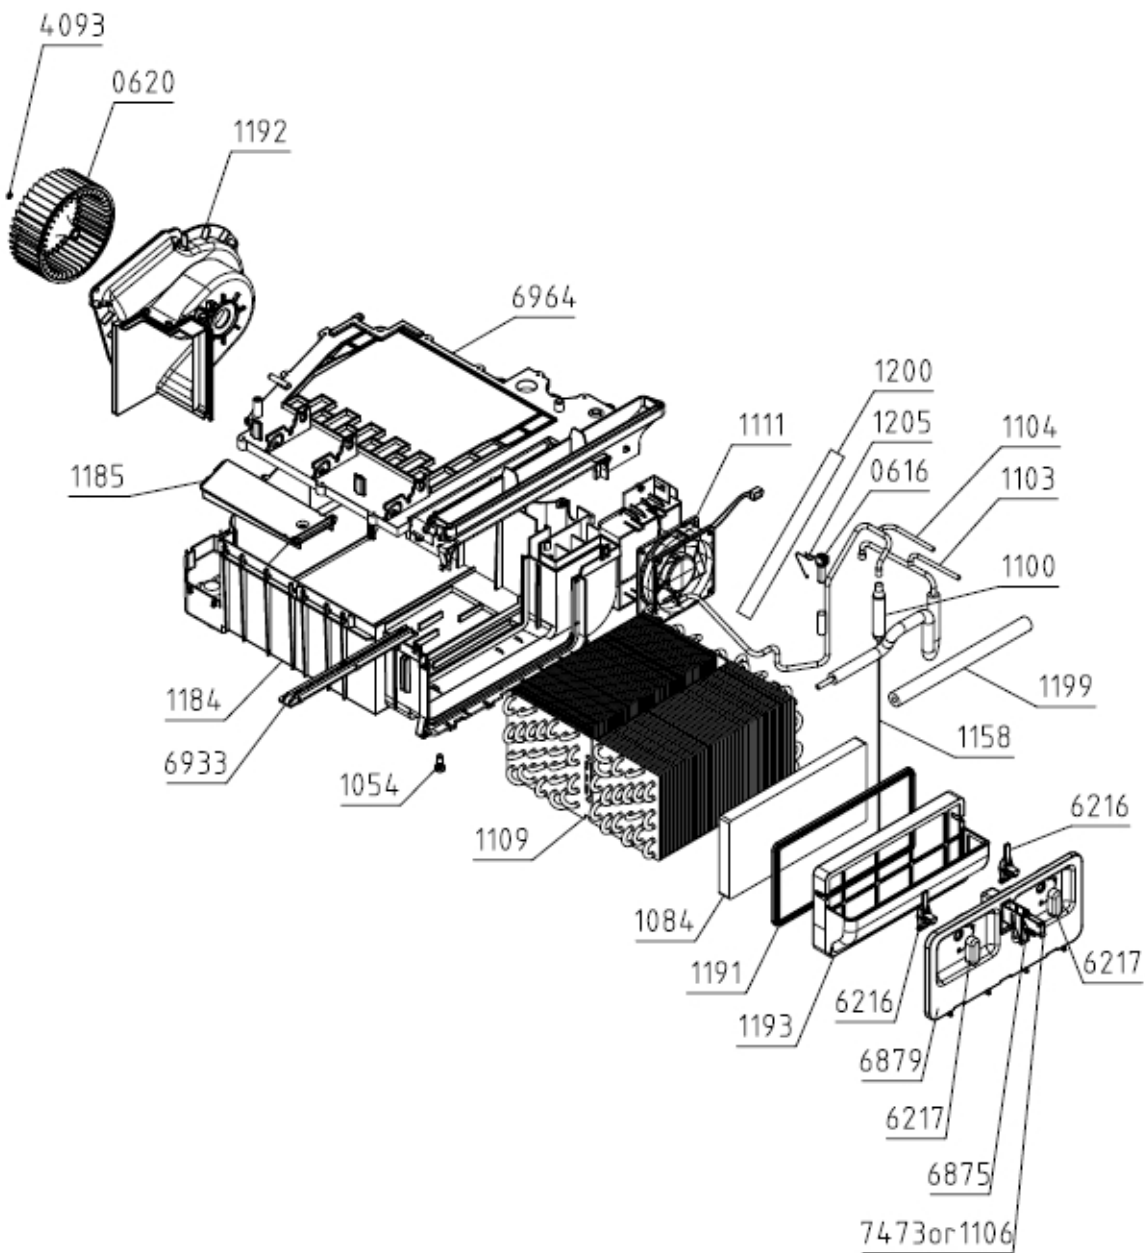

Position	Ident	Spare part description	Quantity	Validity	Extra ID
0616	672505	TEMPERATURE SENSOR NTC R2,5 TDK	1		
0620	464719	FAN PZ SP13 UL4	1		
1054	273640	VESSEL PLUG GP-09	1		
1084	810183	FOAM FILTER SP13 IFT	1		
1100	366354	SYSTEM FILTER SP-10	1		
1103	429431	RETURN TUBE SP13	1		
1104	493266	PRESSURE TUBE SP-14 ROG	1		
1109	478387	HEAT EXCHANGER TC SP-14	1		
1111	347432	AXIAL FAN SP/K-A-10	1		
1158	391370	CAPILLARY TUBE SP/K-A	1		
1184	681290	HOUSING TC TD-75/85 UL4	1		
1185	429454	COVER INTERMEDIARY TC SP13	1