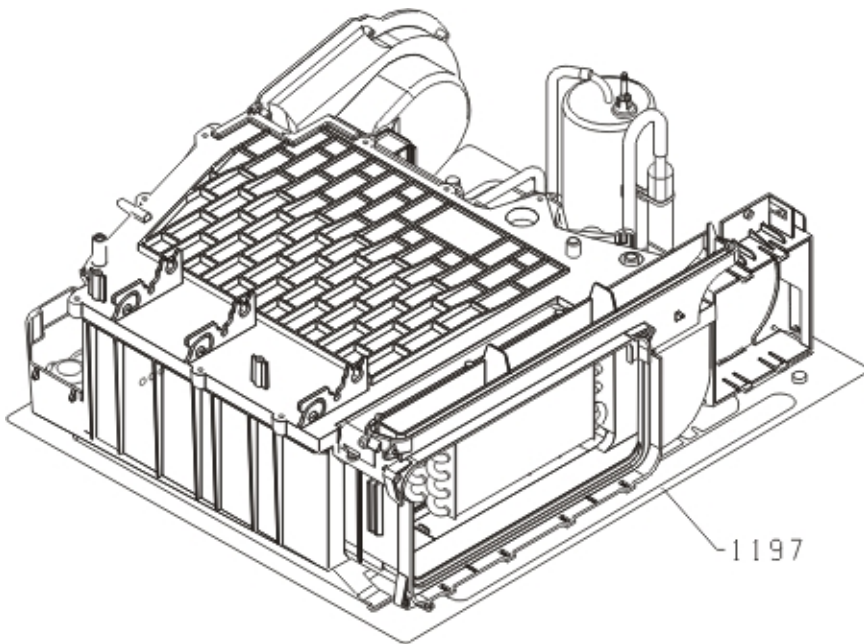

Position	Ident	Spare part description	Quantity	Validity	Extra ID
1191	429415	GASKET SP13	1		
1192	617297	FAN HOUSING SP13	1		
1193	457167	HOUSING FILTER 586C KPL	1		
1199	429433	INSULATING TUBE SP13	1		
1200	338415	INSULATING TUBE L40 75A	1		
1205	470811	SPRING NTC	1		
6216	413718	HANDLE INDOOR CONDENSER	2		
6217	791892	HANDLE EXTERNAL CONDENSER 586C	2		
6875	556250	DOOR LATCH HOLDER TD-75/85	1		
6879	588875	HOUSING DOOR HP WITH GASKET TD-75/85	1		
6964	624306	HOUSING COVER TD-75/85 UL4	1		
7473	266150	LOCK	1		

026199

Position	Ident	Spare part description	Quantity	Validity	Extra ID
1197	622341	SYSTEM BOTTOM-HEAT PUMP 60HZ UL TD-75 S	1