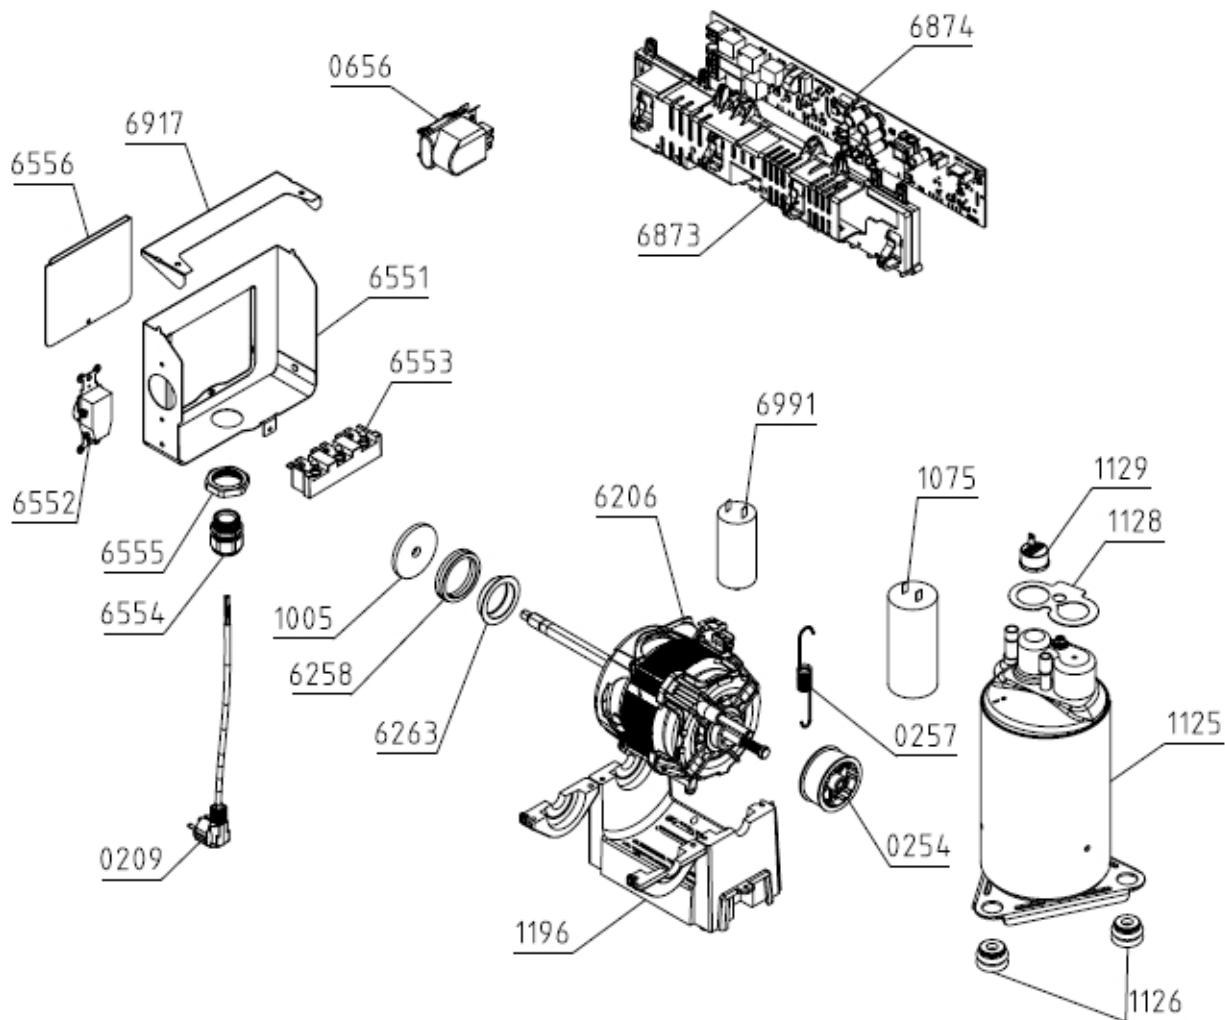

Position	Ident	Spare part description	Quantity	Validity	Extra ID
0209	709444	CONNECTING CABLE AWG10/4 TD75/85 US/CA	1		
0254	830036	BELT PULLEY WITH BEARING	1		
0257	576150	SPRING OF STRAINER UEM TD/SP-16	1		
0656	689192	RFI-FILTER ISKRA	1		
1005	161769	GASKET SP-05	1		
1075	460715	POWER CAPACITOR 25UF P2 DUCATI	1		
1125	411479	COMPRESSOR LG EKS094 60HZ SP/K-A-12	1		
1126	403909	SHOCK ABSORBER COMPRESSOR SP/K-A-12	3		
1128	403910	CONNECTION BOX COVER GASKET SP/K	1		
1129	439718	OVERLOAD PROTECTION SP/K-A-12B100	1		
1196	431869	HOLDER MOTOR TD-80 UL4	1		
6206	472909	ELECTROMOTOR DA107A40A03 TD80 HP 60HZ	1		
6258	716323	BEARING SHOCK ABSORBER	2