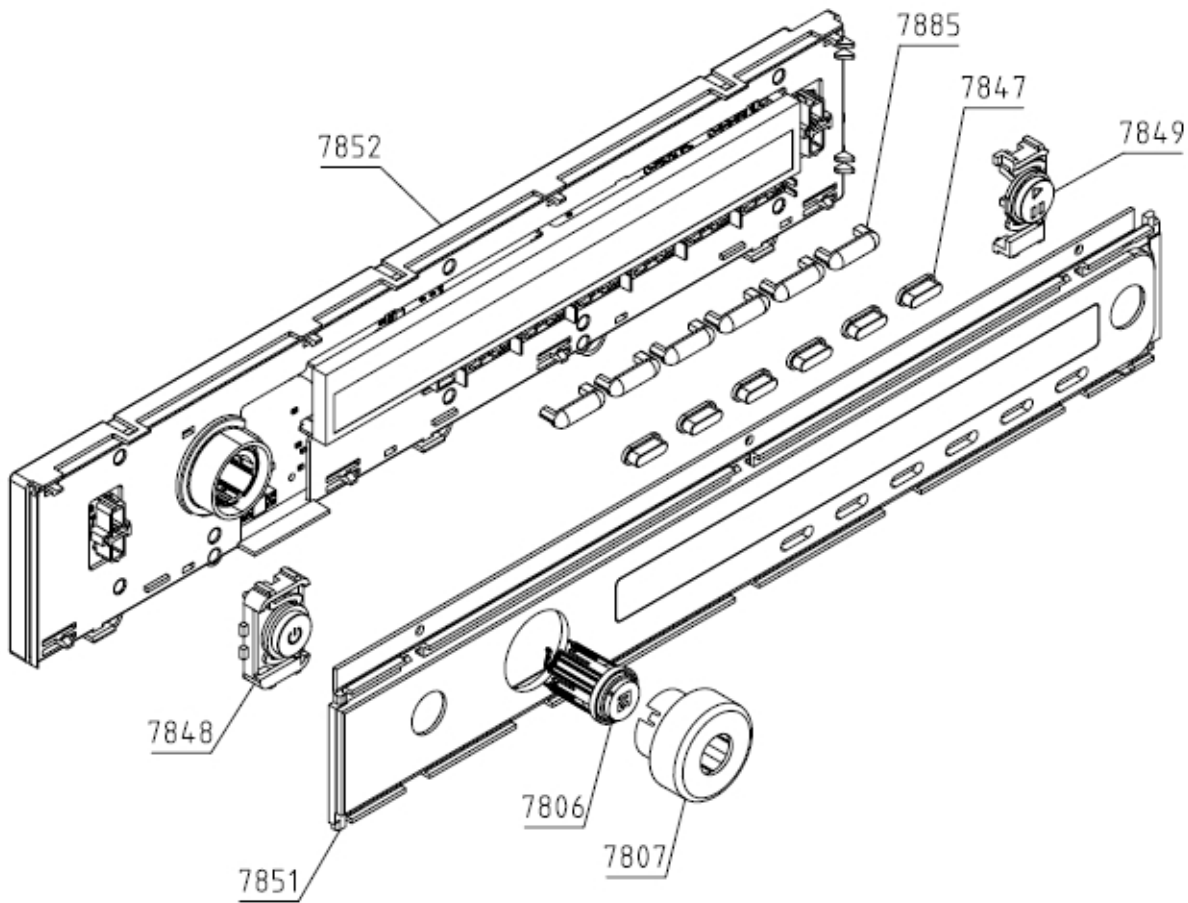

Position	Ident	Spare part description	Quantity	Validity	Extra ID
7806	561293	CONTROL KNOB INNER WMD-75.1B 070 UL4	1		
7807	561292	CONTROL KNOB WMD-75.1B 070 UL4	1		
7847	561294	FUNCTION KEY WMD-75.1B 070 UL4	6		
7848	561289	KEY-ON/OFF WMD-75.1B 070 UL4	1		
7849	561291	KEY-START/STOP WMD-75.1B 070 UL4	1		
7851	663690	CONTROL PANEL WMD-75.1B 070 S ASSY	1		
7852	575961	CONTROL UNIT TD-75/85.1B UL4	1		
7885	561264	FUNCTION KEY ABSORBER EPDM WMD-75/85	6