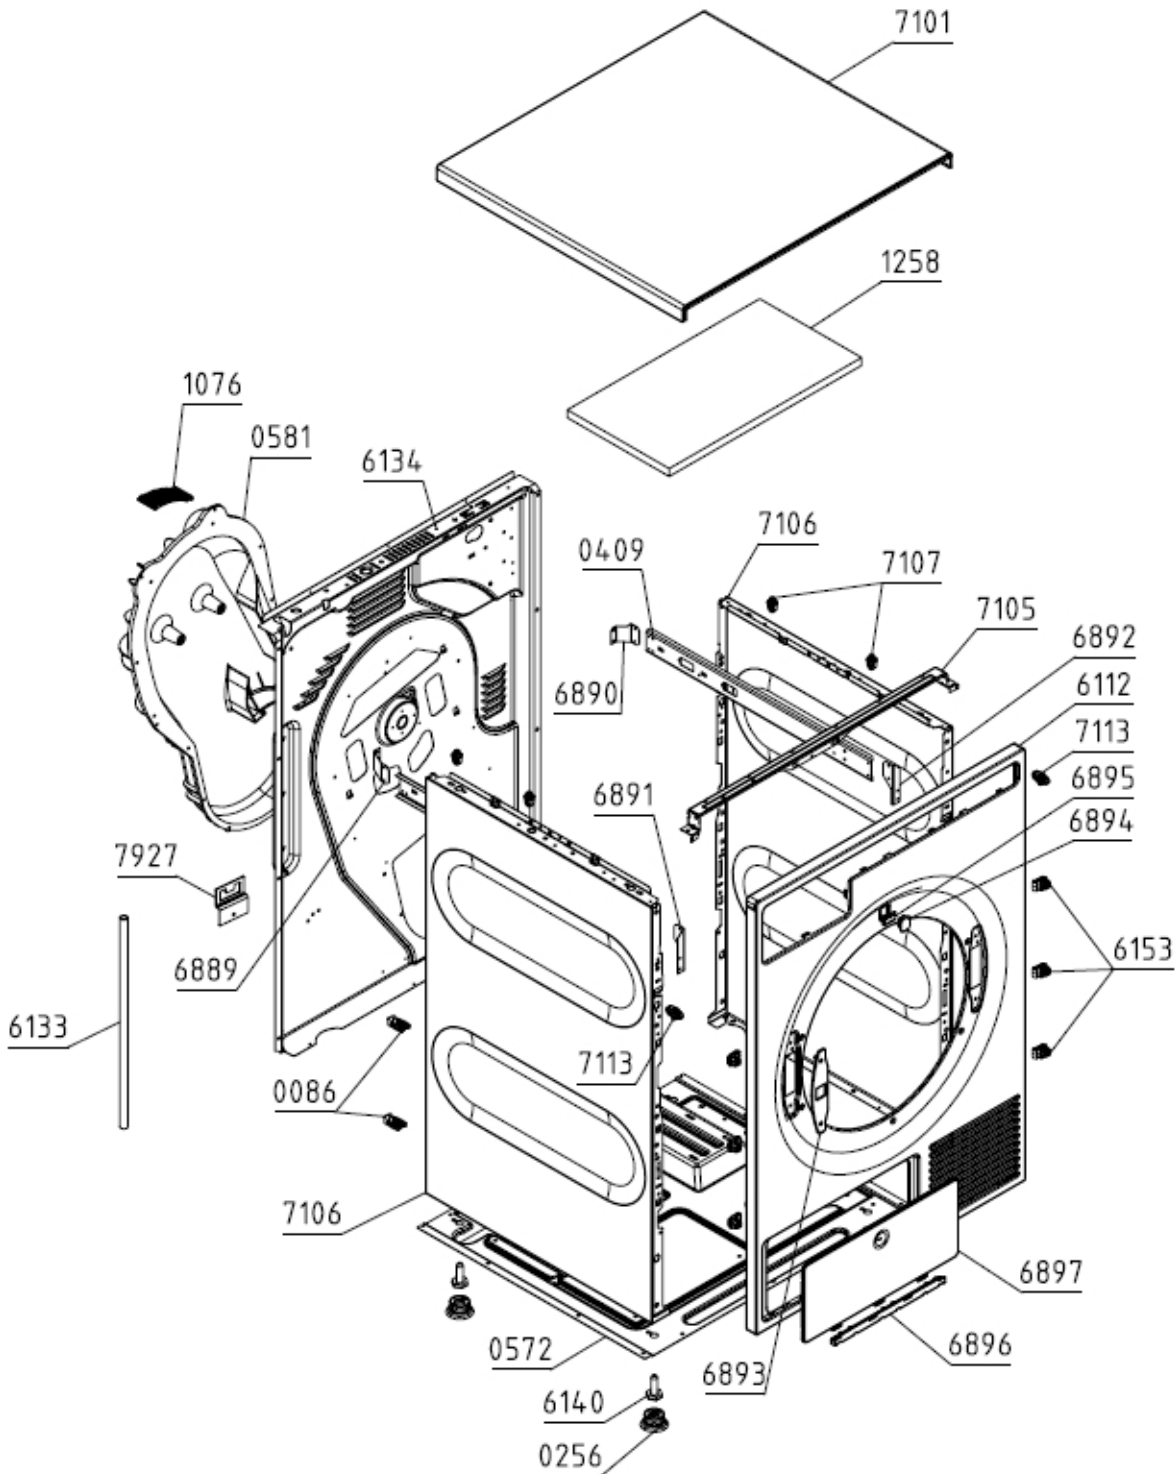

# SPARE PARTS LIST

**Hisense** EUROPE

Date 13.09.2022  
Time 23:51:18

Type TD75.B380  
Model T208H.W.U  
Art. No. 588196

Brand name ASKO  
Version 10.07.2019  
Service index 05

021731

Position	Ident	Spare part description	Quantity	Validity	Extra ID
0086	547104	CLAMP PS	3		
0256	619601	FOOT ACCESSORY SP KPL AW012	2		
0409	609759	PROFILE SPK	2		
0581	603341	REAR PANEL COVER WITH GASKET SP	1		
1258	680847	SOUND ISOLATION TOP TD-75/85	1		
6112	561943	FRONT PANEL TD-75/85 LA070	1		
6133	412078	HOSE 9X13X2000 UL4	1		
6134	557503	REAR PANEL HP US TD-75/85	1		
6140	434964	FOOT TD-70/80 KPL	4		
6153	413850	PANEL HOLDER TD-70	6		
6889	557444	PROFILE HOLDER TD-75 RL	1		
6890	557450	PROFILE HOLDER TD-75 RR	1		
6891	557440	PROFILE HOLDER TD-75/85 FL	1		
6892	557441	PROFILE HOLDER TD-75/85 FR	1		
6893	556989	DOOR LOCK COVER TD-75/85 070	1		
6894	556162	DOOR SWITCH HOLDER TD-75/85	1		
6895	563066	MAGNETIC SWITCH ASSY TD-75/85	1		
6896	556207	CONDENSER DOOR COVER HINGE TD-75/85	1		
6897	562086	CONDENSER DOOR COVER ASSY TD-75/85	1		
7101	503175	COVER WMD-70 LA070	1		
7105	537856	COVERSUPPORT TD-75/85	1		
7106	371524	CABINET SIDE PANEL WM-70 LA070	2		
7107	413707	COVER HOLDER WMD-70	4		
7927	450808	KIT TIP GUARD ASSY WMD-80	1		