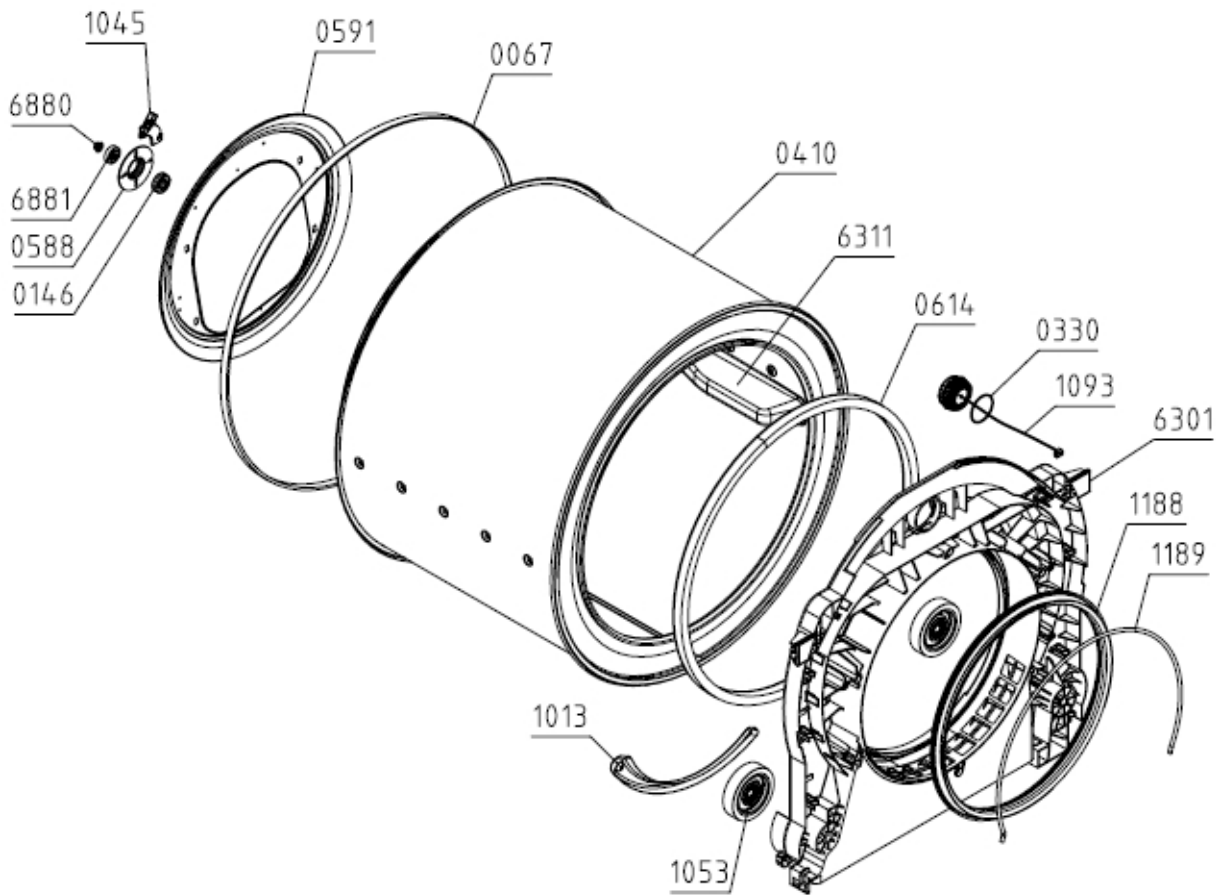

Position	Ident	Spare part description	Quantity	Validity	Extra ID
0067	562038	BELT POLY-V 7PH 1956 HUTCHINSON	1		
0146	450071	BEARING C&U 6001 2Z	1		
0410	563712	DRUM TD-75 KPL	1		
0588	149578	BEARING HOUSING SP NG SERVIS	1		
0591	468945	DRUM GASKET-REAR TEF.SP-14	1		
0614	366233	DRUM GASKET-FRONT SP-10	1		
1013	458639	ELECTRODE SP KPL	1		
1045	561959	BRUSH GRAPHITE WITH SUPPORT TD-75/85	1		
1053	273637	SUPPORT WHEEL SP-09	2		
1188	715438	GASKET TD75/85	1		
1189	456149	GASKET SP-13	1		
6301	681031	AIR DIRECTER HP TD-75/85 KPL	1		
6311	563716	RIB TD-75/85	2		
6880	561468	NUT WITH TOOTHED FLANGE	1		
6881	559075	GRAPHITE BRUSH SLIDING RING TD-75/85	1