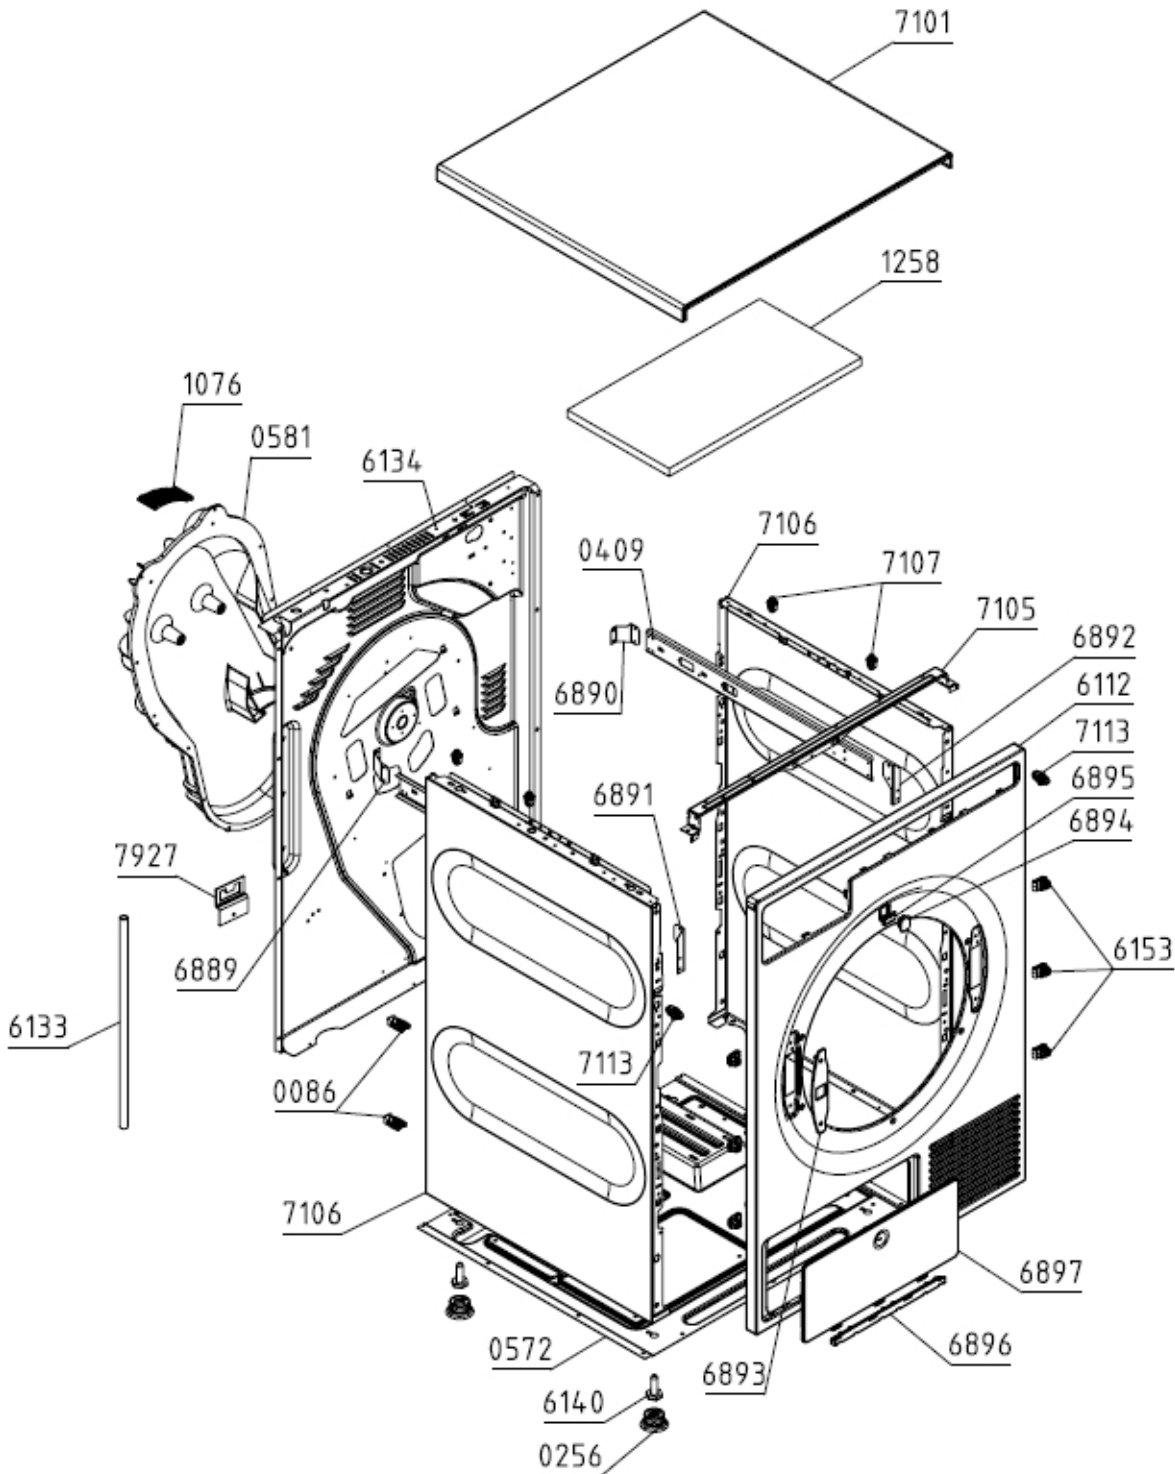

SPARE PARTS LIST

Hisense EUROPE

Date 13.09.2022

Time 23:51:43

Type TD75.B380
Model T208H.W.U
Art. No. 588196

Brand name ASKO
Version 26.01.2021
Service index 06

021731

Position	Ident	Spare part description	Quantity	Validity	Extra ID
0086	547104	CLAMP PS	3		
0256	619601	FOOT ACCESSORY SP KPL AW012	2		
0409	290159	PROFILE SP/K	2		
0572	453904	BOTTOM HP TD-70 ZN F KPL	1		
0581	603341	REAR PANEL COVER WITH GASKET SP	1		
1258	680847	SOUND ISOLATION TOP TD-75/85	1		
6112	561943	FRONT PANEL TD-75/85 LA070	1		
6133	828961	HOSE 15X9X2000 PVC	1		
6134	557503	REAR PANEL HP US TD-75/85	1		
6140	434964	FOOT TD-70/80 KPL	4		
6153	413850	PANEL HOLDER TD-70	6		
6889	557444	PROFILE HOLDER TD-75 RL	1		
6890	557450	PROFILE HOLDER TD-75 RR	1		
6891	557440	PROFILE HOLDER TD-75/85 FL	1		
6892	557441	PROFILE HOLDER TD-75/85 FR	1		
6893	556989	DOOR LOCK COVER TD-75/85 070	1		
6894	556162	DOOR SWITCH HOLDER TD-75/85	1		
6895	563066	MAGNETIC SWITCH ASSY TD-75/85	1		
6896	556207	CONDENSER DOOR COVER HINGE TD-75/85	1		
6897	562086	CONDENSER DOOR COVER ASSY TD-75/85	1		
7101	503175	COVER WMD-70 LA070	1		
7105	537856	COVERSUPPORT TD-75/85	1		
7106	371524	CABINET SIDE PANEL WM-70 LA070	2		
7107	413707	COVER HOLDER WMD-70	4		
7927	450808	KIT TIP GUARD ASSY WMD-80	1		