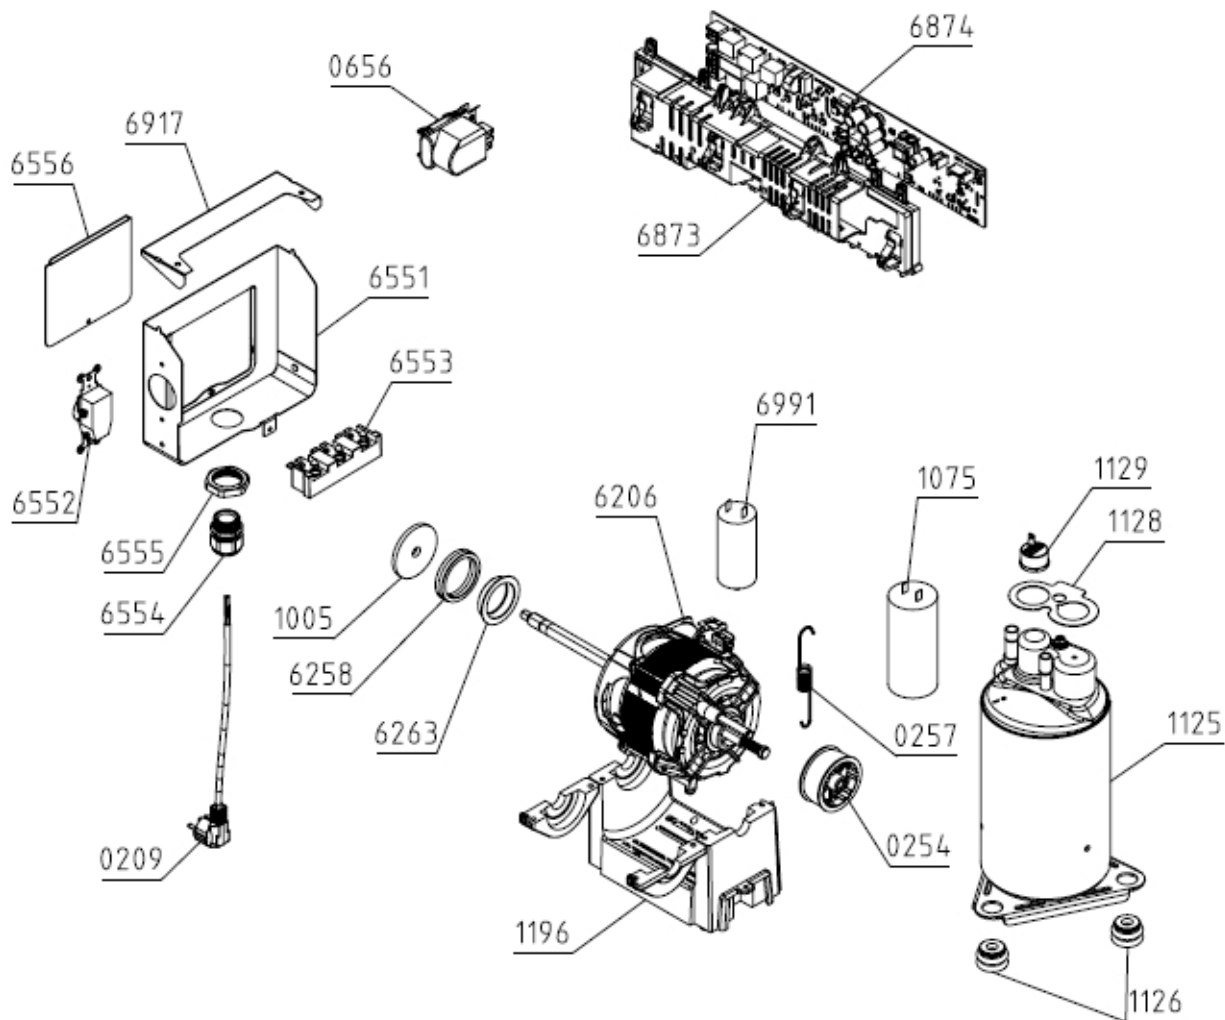

Position	Ident	Spare part description	Quantity	Validity	Extra ID
0209	709444	CONNECTING CABLE AWG10/4 TD75/85 US/CA	1		
0254	265558	BELT PULLEY SP/K-09 HIPLEX	1		
0257	576150	SPRING OF STRAINER UEM TD/SP-16	1		
0656	689192	RFI-FILTER ISKRA	1		
1075	460715	POWER CAPACITOR 25UF P2 DUCATI	1		
1125	411479	COMPRESSOR LG EKS094 60HZ SP/K-A-12	1		
1126	403909	SHOCK ABSORBER COMPRESSOR SP/K-A-12	3		
1128	403910	CONNECTION BOX COVER GASKET SP/K	1		
1129	439718	OVERLOAD PROTECTION SP/K-A-12B100	1		
1196	431869	HOLDER MOTOR TD-80 UL4	1		
6206	472909	ELECTROMOTOR DA107A40A03 TD80 HP 60HZ	1		
6258	716323	BEARING SHOCK ABSORBER	2		
6263	413848	SLIDE BEARING TD-70	2