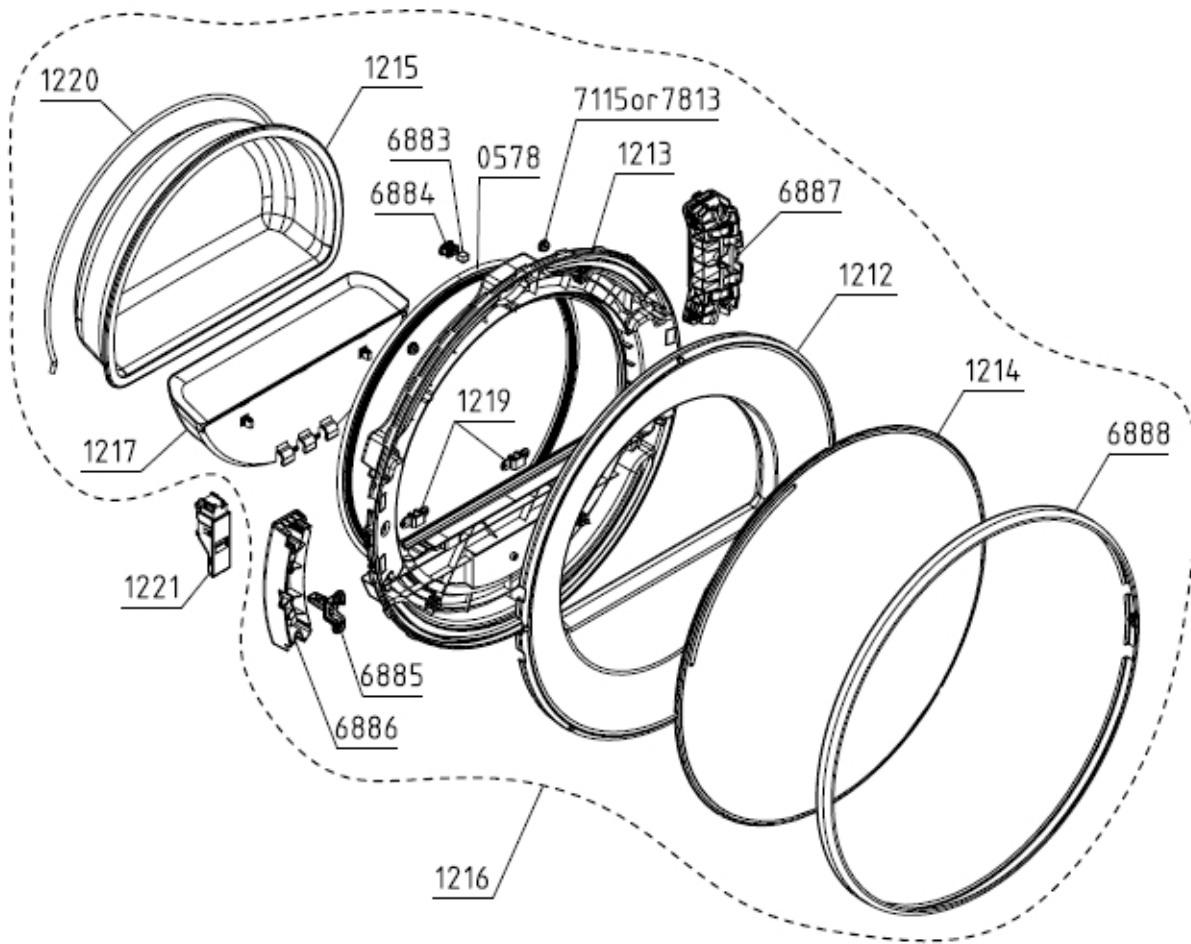

Position	Ident	Spare part description	Quantity	Validity	Extra ID
0578	594873	DOOR SEAL SP-15	1		
1212	623257	DOOR FRAME OUTER 070 TD-75.B SIGN	1		
1213	636572	DOOR FRAME INTERIOR TD-75/85	1		
1214	555919	DOOR COVER TD-75/85	1		
1215	500113	GLASS DOOR SP-15	1		
1216	623254	DOOR TD-75.B 070 ASSY	1		
1217	562854	FILTERING UNIT ASSY TD-75/85 070	1		
1219	500143	FILTER UNIT LATCH SP-15	2		
1220	518055	DOOR SEAL SP/P-15	1		
1221	561850	DOOR SWITCH TD-75/85 070	1		
6883	559064	DOOR SWITCH MAGNET TD-75/85	1		
6884	555942	DOOR SWITCH MAGNET HOLDER TD-75/85	1		
6885	555941	DOOR CATCH TD-75/85	1		
6886	555924	DOOR CATCH SEGMENT TD-75/85	1		
6887	563059	DOOR HINGE SEGMENT ASSY TD-75/85	1		
6888	555875	DOOR RING TD-75/85	1		
7813	536180	DOOR HINGE ABSORBER WM-75/85	4