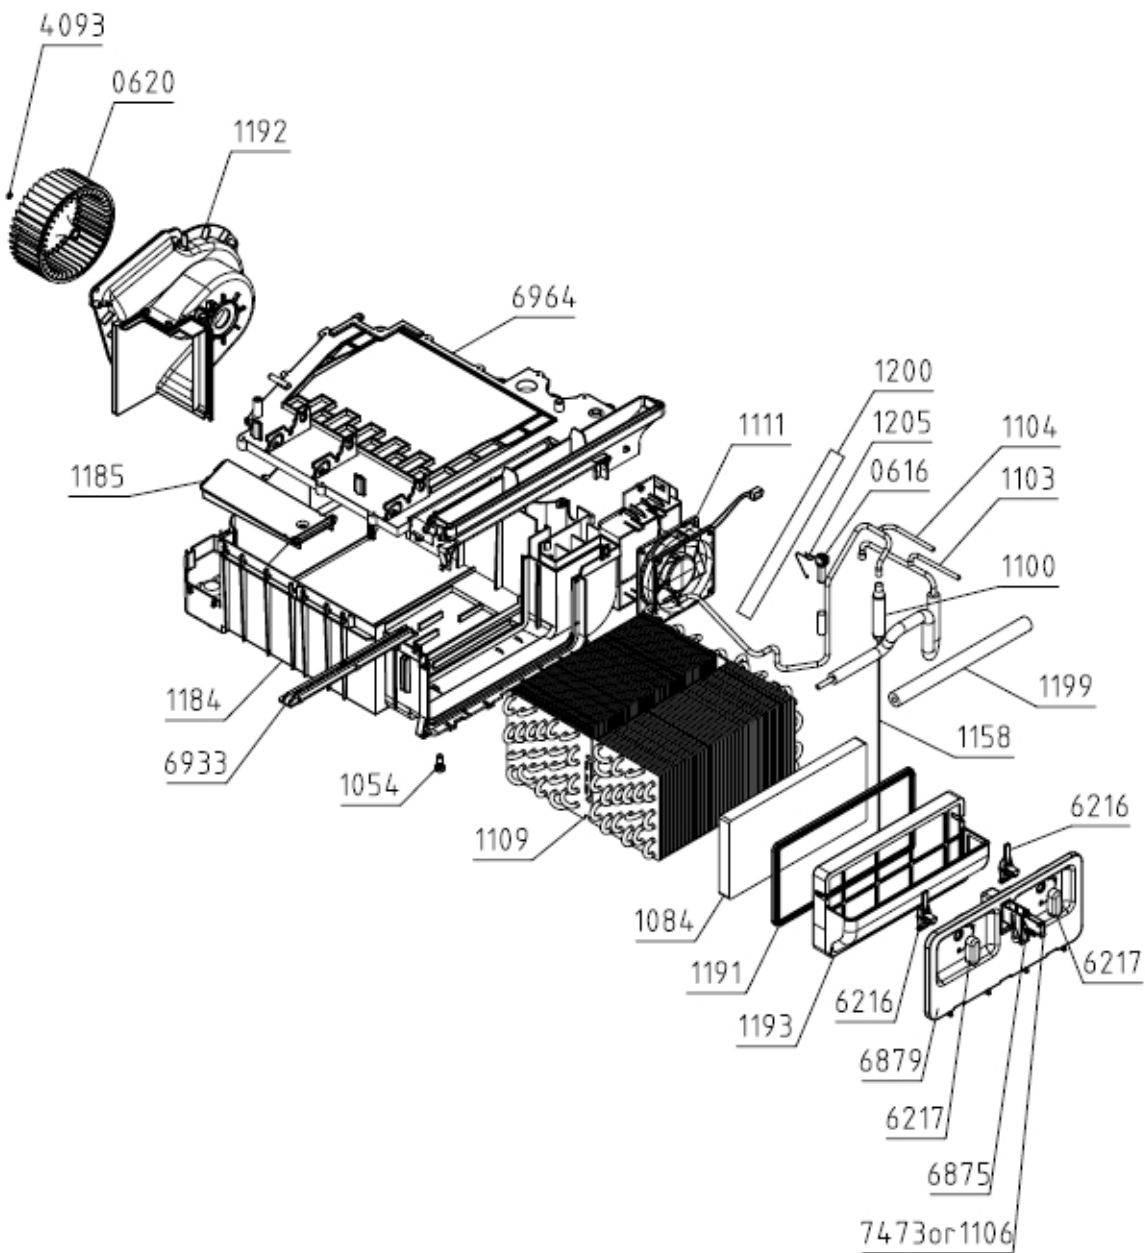

Position	Ident	Spare part description	Quantity	Validity	Extra ID
0616	672505	TEMPERATURE SENSOR NTC R2,5 TDK	1		
0620	464719	FAN PZ SP13 UL4	1		
1054	273640	VESSEL PLUG GP-09	1		
1084	810183	FOAM FILTER SP13 IFT	1		
1100	366354	SYSTEM FILTER SP-10	1		
1103	429431	RETURN TUBE SP13	1		
1104	493266	PRESSURE TUBE SP-14 ROG	1		
1106	806872	COVER DOOR LATCH SP-19	1		
1109	478387	HEAT EXCHANGER TC SP-14	1		
1111	347432	AXIAL FAN SP/K-A-10	1		
1158	391370	CAPILLARY TUBE SP/K-A	1		
1184	681290	HOUSING TC TD-75/85 UL4	1