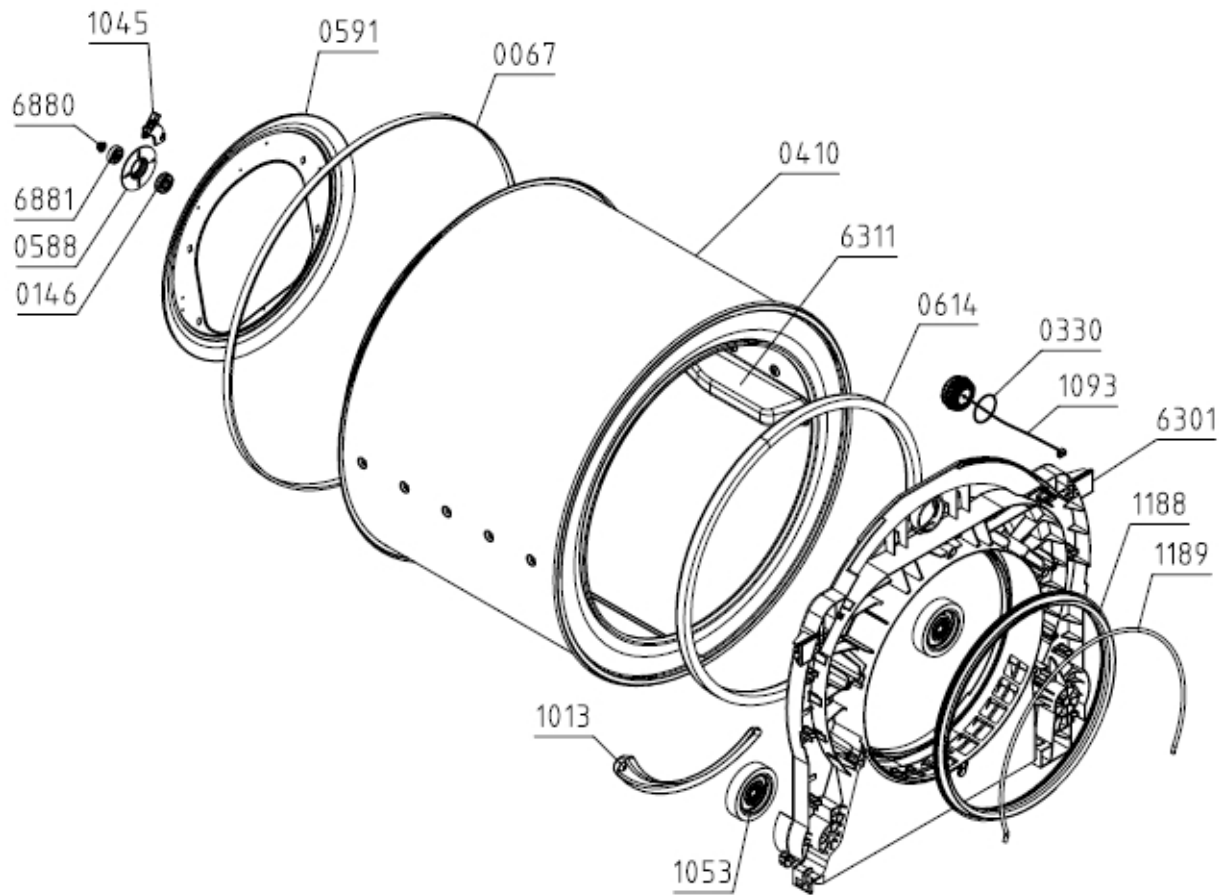

SPARE PARTS LIST

Hisense EUROPE

Date 13.09.2022

Time 23:51:43

Type TD75.B380
Model T208H.W.U
Art. No. 588196

Brand name ASKO
Version 26.01.2021
Service index 06

021731

Position	Ident	Spare part description	Quantity	Validity	Extra ID
0086	547104	CLAMP PS	3		
0256	619601	FOOT ACCESSORY SP KPL AW012	2		
0409	290159	PROFILE SP/K	2		
0572	453904	BOTTOM HP TD-70 ZN F KPL	1		
0581	603341	REAR PANEL COVER WITH GASKET SP	1		
1258	680847	SOUND ISOLATION TOP TD-75/85	1		
6112	561943	FRONT PANEL TD-75/85 LA070	1		
6133	828961	HOSE 15X9X2000 PVC	1		
6134	557503	REAR PANEL HP US TD-75/85	1		
6140	434964	FOOT TD-70/80 KPL	4		
6153	413850	PANEL HOLDER TD-70	6		
6889	557444	PROFILE HOLDER TD-75 RL	1		
6890	557450	PROFILE HOLDER TD-75 RR	1		
6891	557440	PROFILE HOLDER TD-75/85 FL	1		
6892	557441	PROFILE HOLDER TD-75/85 FR	1		
6893	556989	DOOR LOCK COVER TD-75/85 070	1		
6894	556162	DOOR SWITCH HOLDER TD-75/85	1		
6895	563066	MAGNETIC SWITCH ASSY TD-75/85	1		
6896	556207	CONDENSER DOOR COVER HINGE TD-75/85	1		
6897	562086	CONDENSER DOOR COVER ASSY TD-75/85	1		
7101	503175	COVER WMD-70 LA070	1		
7105	537856	COVERSUPPORT TD-75/85	1		
7106	371524	CABINET SIDE PANEL WM-70 LA070	2		
7107	413707	COVER HOLDER WMD-70	4		
7927	450808	KIT TIP GUARD ASSY WMD-80	1		

Position	Ident	Spare part description	Quantity	Validity	Extra ID
0067	562038	BELT POLY-V 7PH 1956 HUTCHINSON	1		
0146	660207	BEARING SP 6001 2Z C3 170C	1		
0410	824096	DRUM TD-75 ZN/SS KPL	1		
0588	581147	BEARING HOUSING SP NG	1		
0591	468945	DRUM GASKET-REAR TEF.SP-14	1		
0614	366233	DRUM GASKET-FRONT SP-10	1		
1013	181018	ELECTRODE SP NG	1		
1045	561959	BRUSH GRAPHITE WITH SUPPORT TD-75/85	1		
1053	273637	SUPPORT WHEEL SP-09	2		
1188	715438	GASKET TD75/85	1		
1189	456149	GASKET SP-13	1		
6301	681031	AIR DIRECTER HP TD-75/85 KPL	1		
6311	804997	RIB TD-75/85-20	2		
6880	561468	NUT WITH TOOTHED FLANGE	1		
6881	559075	GRAPHITE BRUSH SLIDING RING TD-75/85	1		