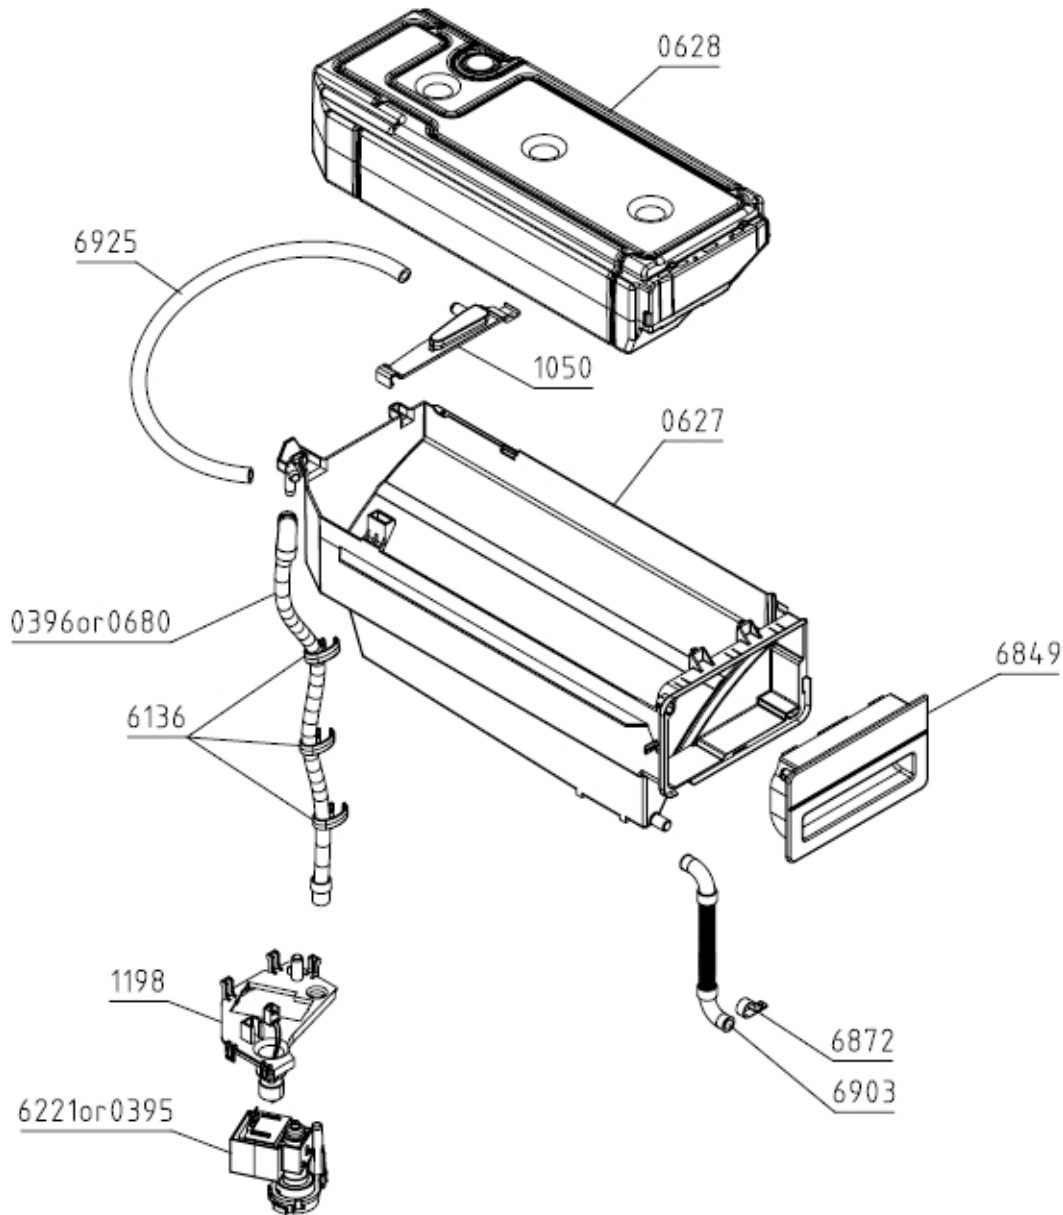

Position	Ident	Spare part description	Quantity	Validity	Extra ID
0627	557379	VESSEL HOUSING TD-75	1		
0628	557381	VESSEL TD-75/85	1		
0680	327259	HOSE SP/K-A-10	1		
1050	273658	VESSEL HOUSING ACCESSORY SP/K-09	1		
1198	564070	FLOATER SP/K-A TD-75 KPL	1		
6136	413849	HOSE HOLDER TD-70	3		
6221	471322	PUMP KPS25-400 60HZ TC TD-80-13	1		
6849	565369	CONDENSER VESSEL HANDLE TD-75.1B SIGN	1		
6872	569333	OVERFLOW HOSE CLAMP TD-75/85	1