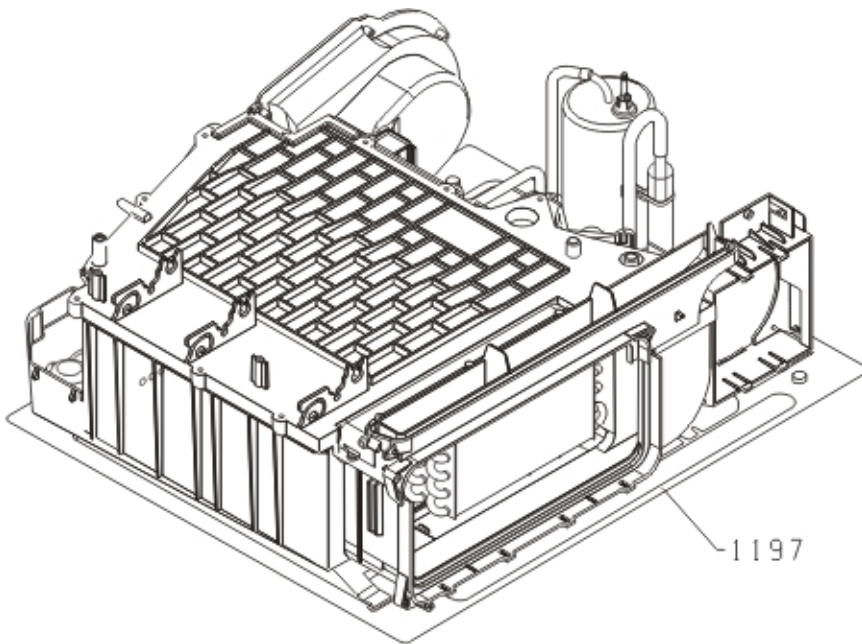

Position	Ident	Spare part description	Quantity	Validity	Extra ID
1185	429454	COVER INTERMEDIARY TC SP13	1		
1191	429415	GASKET SP13	1		
1192	617297	FAN HOUSING SP13	1		
1193	457167	HOUSING FILTER 586C KPL	1		
1199	429433	INSULATING TUBE SP13	1		
1200	338415	INSULATING TUBE L40 75A	1		
1205	470811	SPRING NTC	1		
6216	413718	HANDLE INDOOR CONDENSER	2		
6217	791892	HANDLE EXTERNAL CONDENSER 586C	2		
6875	556250	DOOR LATCH HOLDER TD-75/85	1		
6879	825961	HOUSING DOOR HP WITH GASKET TC TD-20	1		
6964	624306	HOUSING COVER TD-75/85 UL4	1		

026199

Position	Ident	Spare part description	Quantity	Validity	Extra ID
1197	622341	SYSTEM BOTTOM-HEAT PUMP 60HZ UL TD-75 S	1