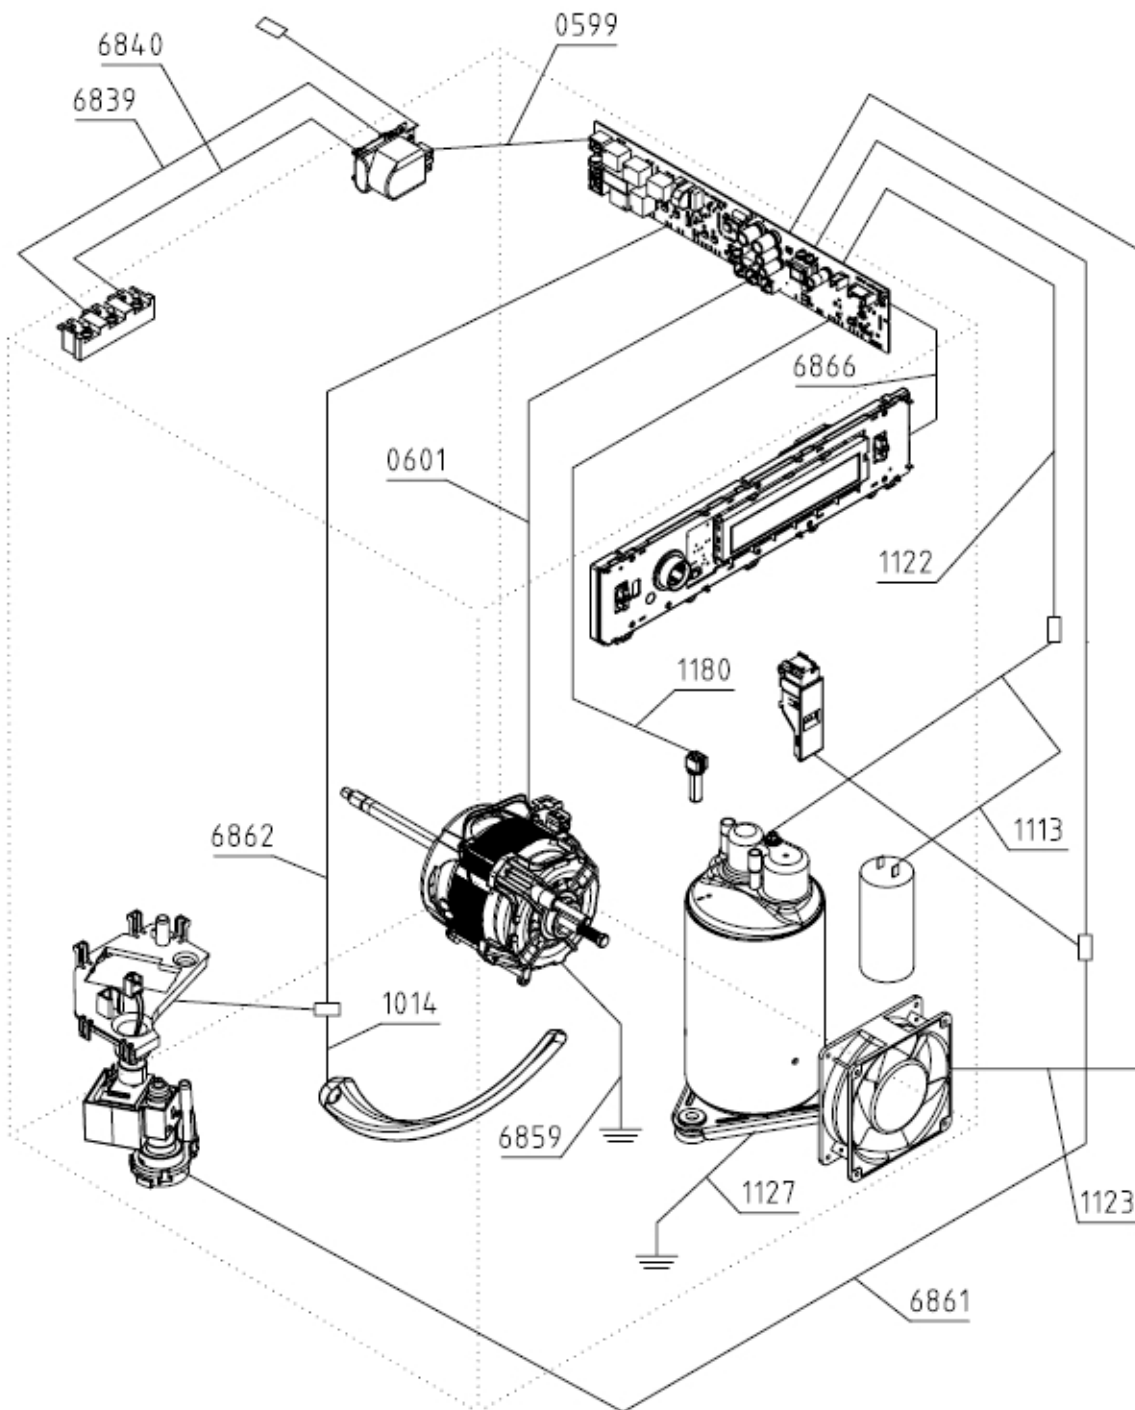

Position	Ident	Spare part description	Quantity	Validity	Extra ID
6903	564279	HOSE TD-75	1		
6925	472304	HOSE 15X9X500 PVC	1		

028108