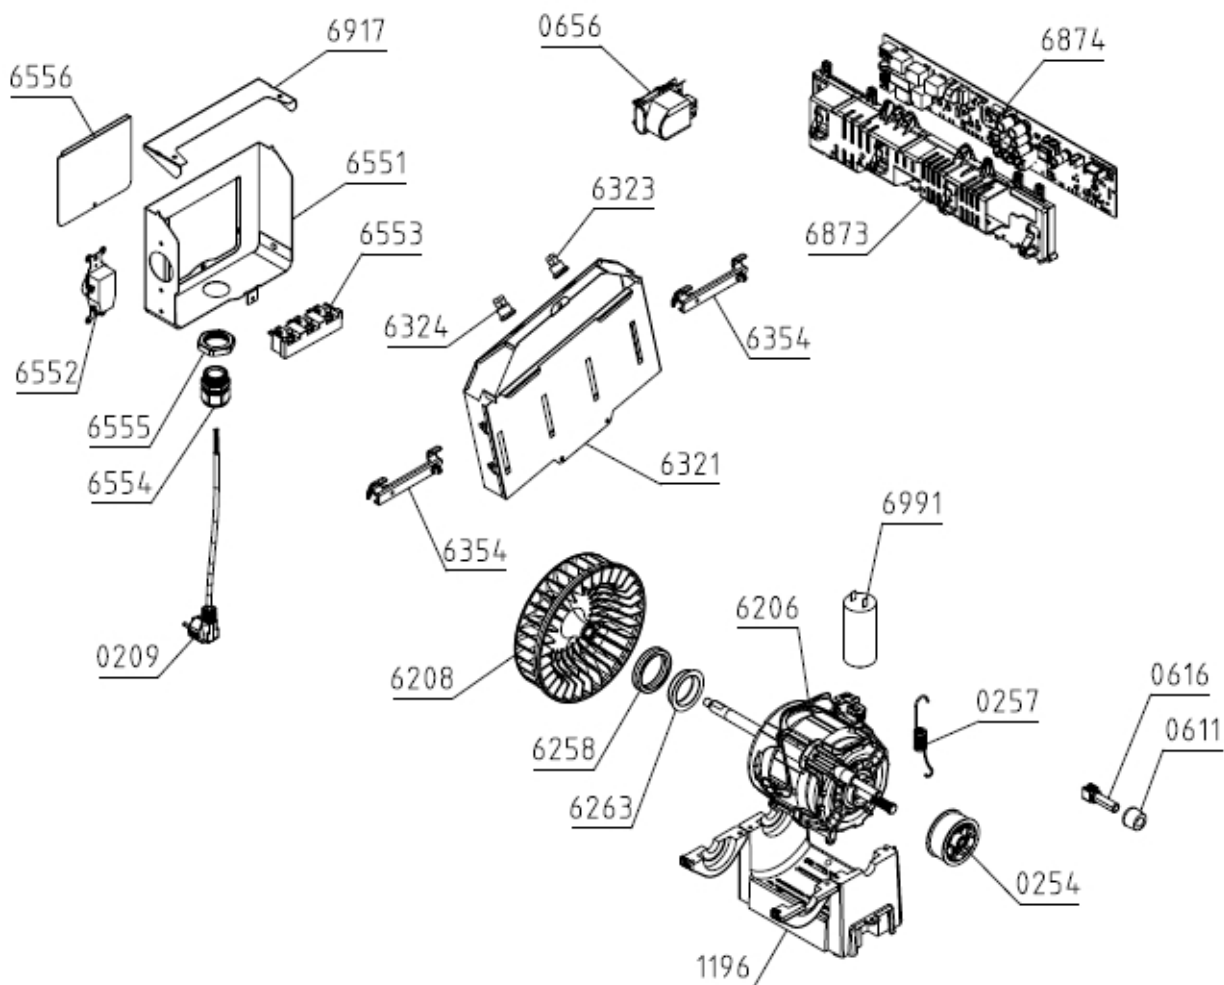

Position	Ident	Spare part description	Quantity	Validity	Extra ID
7845	562983	INTERIOR CONTROL KNOB WMD-75/85	1		
7846	562985	CONTROL KNOB WMD-75/85.1	1		
7847	562982	FUNCTION KEY WMD-75/85	6		
7848	623031	ON/OFF KEY WMD-75/85 ASSY	1		
7849	623032	START/STOP KEY WMD-75/85 ASSY	1		
7851	663722	CONTROL PANEL WMD-75/85.1 S KPL	1		
7852	575981	CONTROL UNIT TD-75/85.1 UL4	1		
7885	561264	FUNCTION KEY ABSORBER EPDM WMD-75/85	6		

025741