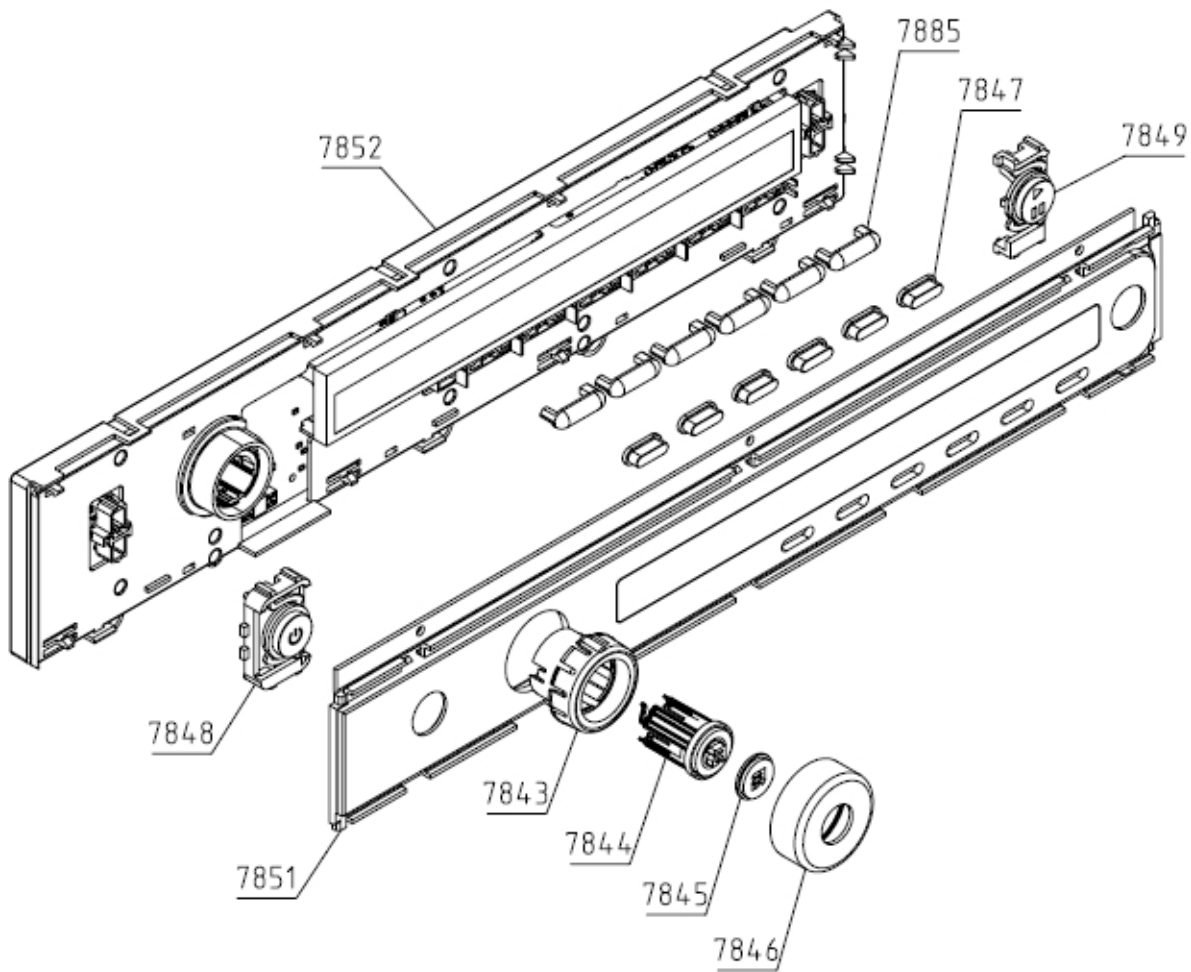

Position	Ident	Spare part description	Quantity	Validity	Extra ID
6881	559075	GRAPHITE BRUSH SLIDING RING TD-75/85	1		

024730

Position	Ident	Spare part description	Quantity	Validity	Extra ID
7843	562986	CONTROL KNOB JOINT WMD-75/85	1		
7844	562984	CONTROL KNOB ILLUMINATION WMD-75/85.1	1