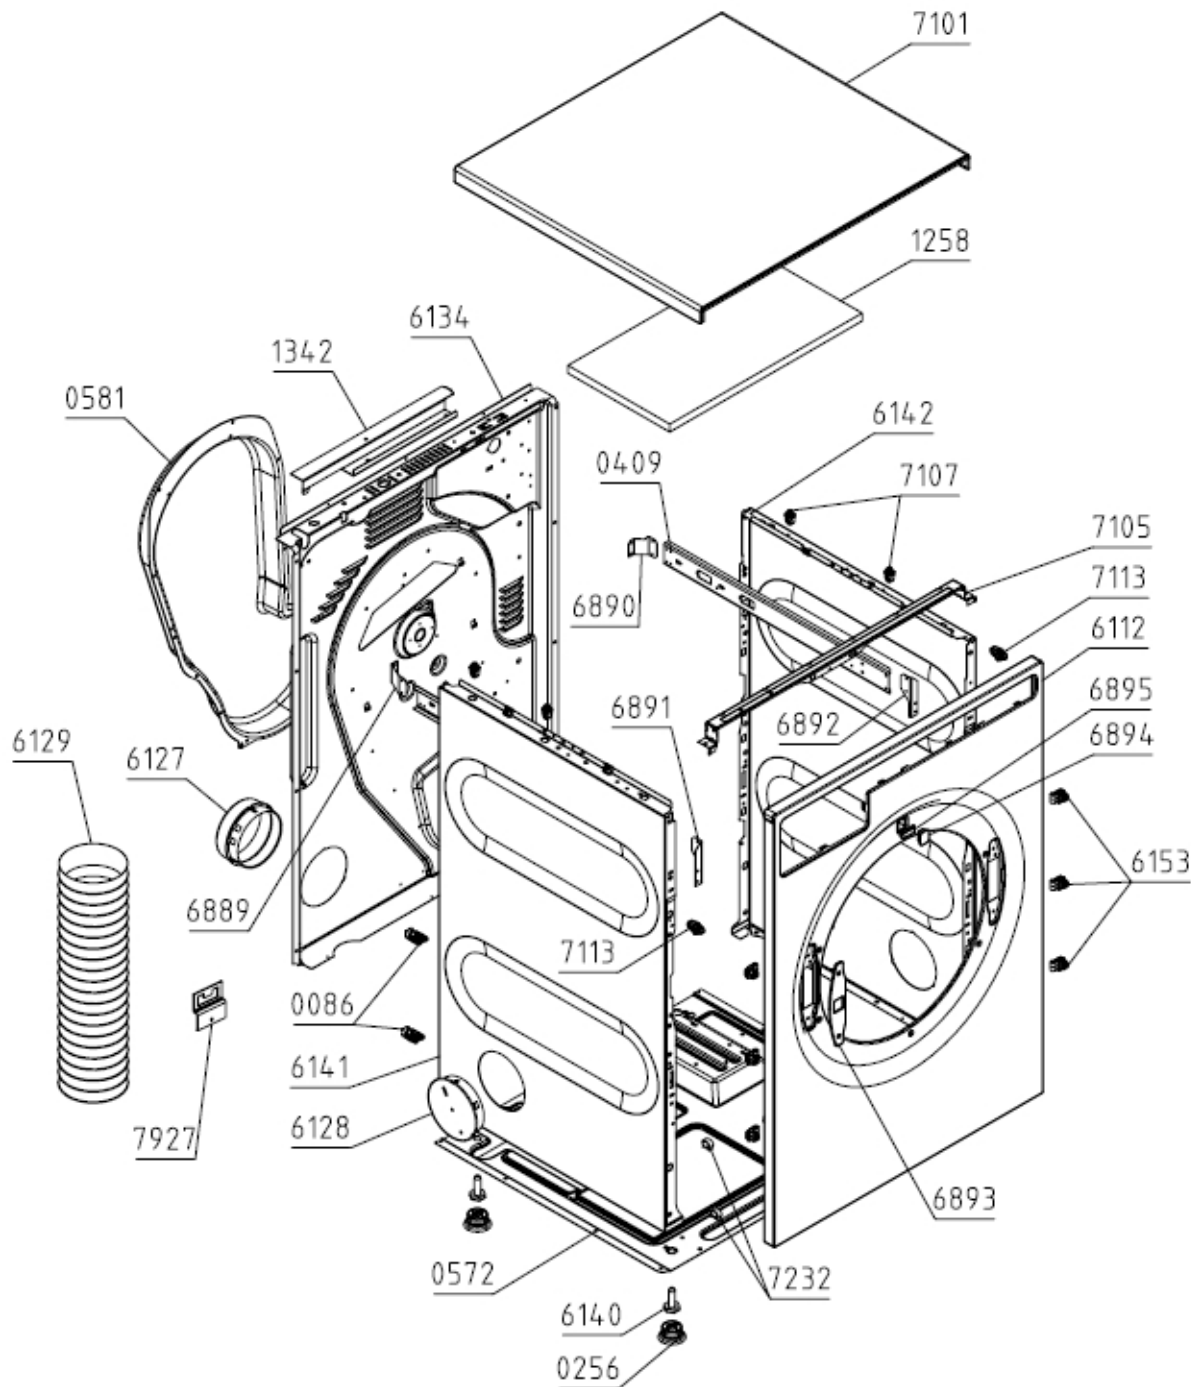

# SPARE PARTS LIST

**Hisense** EUROPE

Date 14.09.2022  
Time 00:01:52

Type TD85.1110  
Model T411VD.T.U  
Art. No. 591236

Brand name ASKO  
Version 10.07.2019  
Service index 05

## 021733

Position	Ident	Spare part description	Quantity	Validity	Extra ID
0086	547104	CLAMP PS	3		
0256	619601	FOOT ACCESSORY SP KPL AW012	2		
0409	557438	REINFORCEMENT PROFILE TD-85	2		
0572	650873	BOTTOM SP/O TD-85 ZN F ASSY	1		
0581	603341	REAR PANEL COVER WITH GASKET SP	1		
1258	680847	SOUND ISOLATION TOP TD-75/85	1		
6112	588696	FRONT PANEL 1B1 SP/O TD-75/85 LA065	1		
6127	414425	EVEHTING BELLOWS HOSE ACCESSORY UL4	1		
6128	672781	SIEVE COVER TD-70 LA065 UL4	2		
6134	557502	REAR PANEL SP/O TD-75/85	1		
6140	434964	FOOT TD-70/80 KPL	4		
6141	569362	PANEL B TD-85 LA065	1		
6142	569359	PANEL A TD-85 LA065	1		
6153	413850	PANEL HOLDER TD-70	6		
6889	557444	PROFILE HOLDER TD-75 RL	1		
6890	557450	PROFILE HOLDER TD-75 RR	1		
6891	557440	PROFILE HOLDER TD-75/85 FL	1		
6892	557441	PROFILE HOLDER TD-75/85 FR	1		
6893	569635	DOOR LOCK COVER TD-75/85 5502-Y	1		
6894	569878	DOOR SWITCH HOLDER TD-75/85 5502-Y	1		
6895	563066	MAGNETIC SWITCH ASSY TD-75/85	1		
7101	560434	COVER/WORKTOP WMD-85 LA065A	1		
7105	537856	COVERSUPPORT TD-75/85	1		
7107	413707	COVER HOLDER WMD-70	2		
7113	412257	FRONT PANEL LATCH WM-70 UL4	2		
7232	252089	CABLE HOLDER SMALL	1		
7927	450808	KIT TIP GUARD ASSY WMD-80	1		