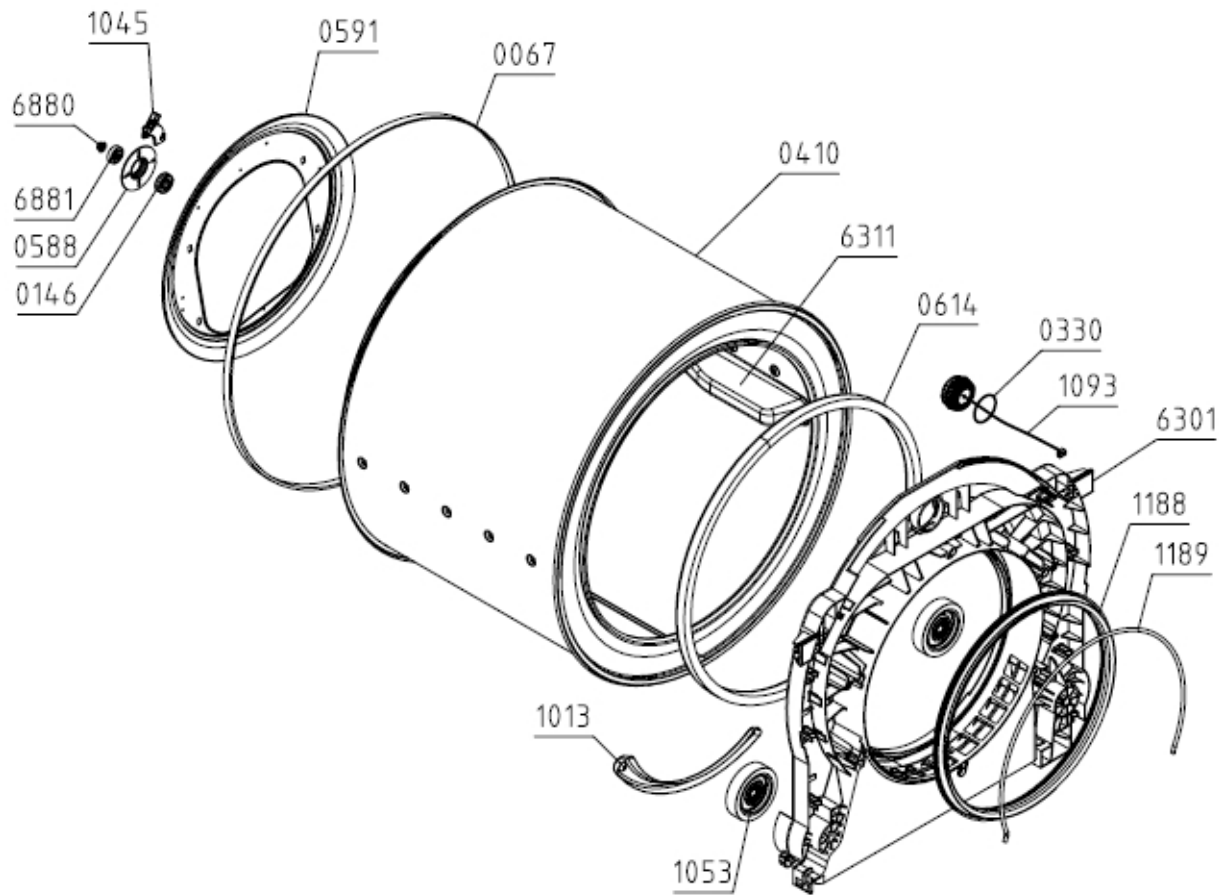

**022731**

Position	Ident	Spare part description	Quantity	Validity	Extra ID
0578	594873	DOOR SEAL SP-15	1		
1212	708103	DOOR FRAME OUTER 5502-Y TD-75/85 SIGN	1		
1213	636572	DOOR FRAME INTERIOR TD-75/85	1		
1214	555919	DOOR COVER TD-75/85	1		
1215	500113	GLASS DOOR SP-15	1		
1216	575154	DOOR TD-75/85 5502-Y ASSY	1		
1217	575152	FILTERING UNIT ASSY TD-75/85 5502-Y	1		
1219	500143	FILTER UNIT LATCH SP-15	2		
1220	518055	DOOR SEAL SP/P-15	1		
1221	640269	DOOR SWITCH TD-75/85 5502-Y	1		
6883	559064	DOOR SWITCH MAGNET TD-75/85	1		
6884	555942	DOOR SWITCH MAGNET HOLDER TD-75/85	1		
6885	555941	DOOR CATCH TD-75/85	1		
6886	555924	DOOR CATCH SEGMENT TD-75/85	1		
6887	563059	DOOR HINGE SEGMENT ASSY TD-75/85	1		
6888	555875	DOOR RING TD-75/85	1		
7813	536180	DOOR HINGE ABSORBER WM-75/85	4		

Position	Ident	Spare part description	Quantity	Validity	Extra ID
0067	562079	BELT POLY-V 9PH 1956 HUTCHINSON	1		
0146	450071	BEARING C&U 6001 2Z	1		
0330	153299	PROTECT CAP SEAL	1		
0410	563709	DRUM TD-85 KPL	1		
0588	581147	BEARING HOUSING SP NG	1		
0591	468945	DRUM GASKET-REAR TEF.SP-14	1		
0614	366233	DRUM GASKET-FRONT SP-10	1		
1013	458639	ELECTRODE SP KPL	1		
1045	561959	BRUSH GRAPHITE WITH SUPPORT TD-75/85	1		
1053	273637	SUPPORT WHEEL SP-09	2		
1093	602322	LIGHTING LED TD-75/85 UL	1		
1188	715438	GASKET TD75/85	1		
1189	456149	GASKET SP-13	1		
6301	681028	AIR DIRECTER TD-75 KPL	1		
6311	563716	RIB TD-75/85	2		
6880	561468	NUT WITH TOOTHED FLANGE	1		