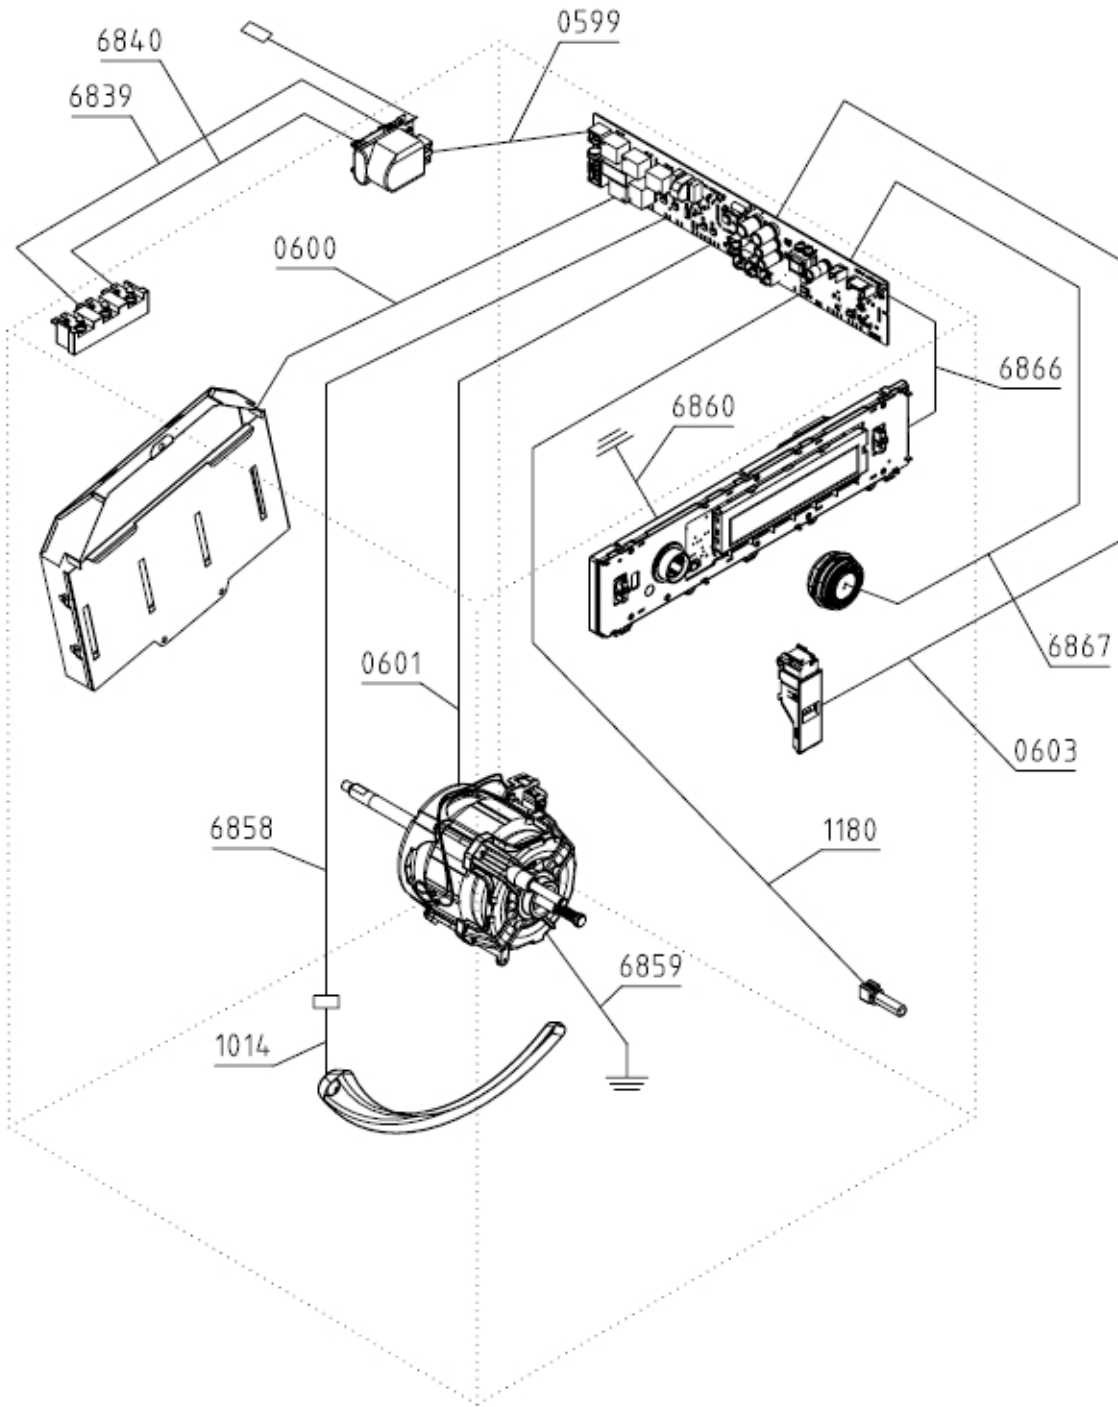

## 025741

Position	Ident	Spare part description	Quantity	Validity	Extra ID
0209	709444	CONNECTING CABLE AWG10/4 TD75/85 US/CA	1		
0254	830036	BELT PULLEY WITH BEARING	1		
0257	576150	SPRING OF STRAINER UEM TD/SP-16	1		
0611	581189	RUBBER SEAL NTC	1		
0616	658696	TEMPERATURE SENSOR	1		
0656	689192	RFI-FILTER ISKRA	1		
1196	431869	HOLDER MOTOR TD-80 UL4	1		
6206	565122	ELECTROMOTOR NIDEC SP/O 60HZ TD-85	1		
6208	465840	FAN PZ G TD-80 UL4	1		
6258	716323	BEARING SHOCK ABSORBER	2		
6263	413848	SLIDE BEARING TD-70	2		
6321	562796	HEATER 3000W 1F TD-75/85	1		
6323	350493	THERMOSTAT 110STC TD-70	1		
6324	371554	THERMOSTAT 135STC RR TD-70	1		
6354	414607	HEATER CABLE HOLDER TD-70	2		
6551	562937	HOUSING CONNECTION TD-75/85 US	1		
6552	345486	SOCKET 20A/240V 60HZ	1		
6553	345623	TERMINAL BLOCK EH-4 USA TD	1		
6554	346455	GROMMET 94793	1		
6555	184864	LOCK NUT PG21	1		
6556	503197	COVER CONNECTION TD-70 US	1		
6873	561851	SUPPLY UNIT HOLDER TD/SP-15	1		
6874	587074	SUPPLY UNIT 11KG SP/O TD-85.1 H2 US	1		
6917	427962	GROMMET BOX COVER TD-80 UL	1		
6991	441459	CONDENSER 7UF EM 60HZ	1		

026723

Position	Ident	Spare part description	Quantity	Validity	Extra ID
6213	559946	DUCT ATTACHMENT TD-75/85	1		
6857	569365	BLOCKING PLATE SP/O TD-75/85 LA065	1		
6870	565371	DECOR.CONT.HAND.COVER SP/O	1		
6915	431867	CONNECTION TUBE TD-80 UL4	1		
6916	431868	CONNECTION TUBE HOLDER TD-80 UL4	1		
6989	422794	CONNECTION TUBE D TD-70 UL4	1		
7815	629758	SEALING FRAME LOCK WMD-75/85	2		
7873	563452	SOAP DISP. HAN. COVER WMD-75/85.1 LA065	1		
7874	563451	SOAP DISPENSER HANDLE WM-75/85 5502-Y	1		
7879	536176	SEALING FRAME WM-75/85	1		