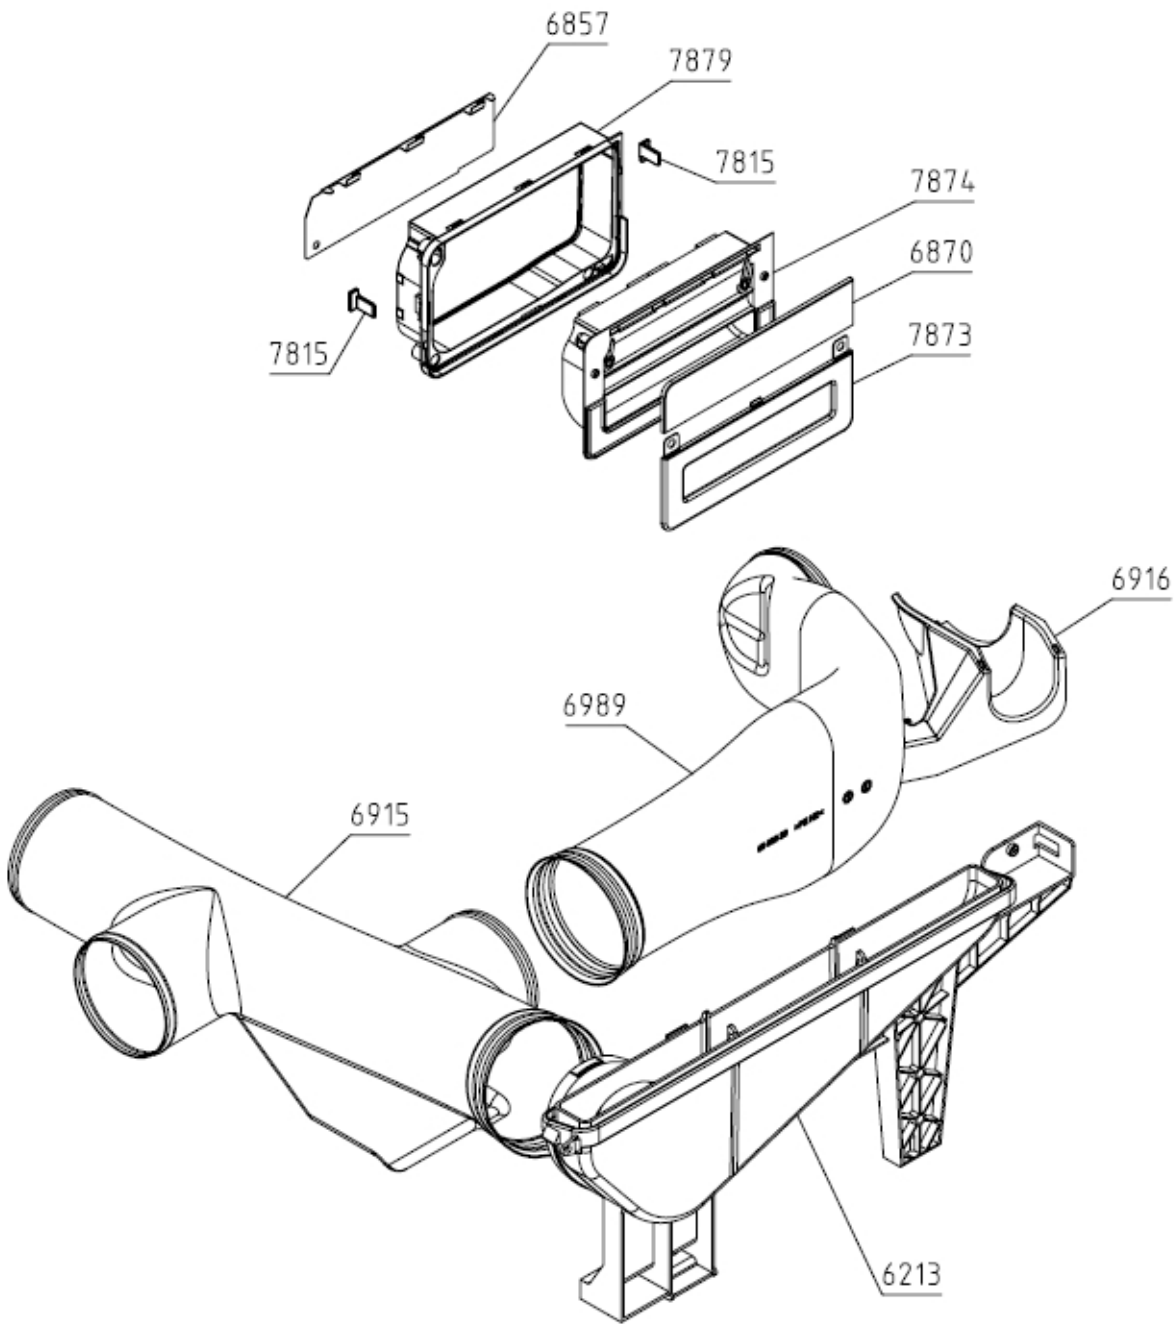

Position	Ident	Spare part description	Quantity	Validity	Extra ID
0067	562079	BELT POLY-V 9PH 1956 HUTCHINSON	1		
0146	450071	BEARING C&U 6001 2Z	1		
0330	153299	PROTECT CAP SEAL	1		
0410	563709	DRUM TD-85 KPL	1		
0588	581147	BEARING HOUSING SP NG	1		
0591	468945	DRUM GASKET-REAR TEF.SP-14	1		
0614	366233	DRUM GASKET-FRONT SP-10	1		
1013	458639	ELECTRODE SP KPL	1		
1045	561959	BRUSH GRAPHITE WITH SUPPORT TD-75/85	1		
1053	273637	SUPPORT WHEEL SP-09	2		
1093	602322	LIGHTING LED TD-75/85 UL	1		
1188	715438	GASKET TD75/85	1		
1189	456149	GASKET SP-13	1		
6301	681028	AIR DIRECTER TD-75 KPL	1		
6311	563716	RIB TD-75/85	2		
6880	561468	NUT WITH TOOTHED FLANGE	1		

Position	Ident	Spare part description	Quantity	Validity	Extra ID
6881	559075	GRAPHITE BRUSH SLIDING RING TD-75/85	1		

024730

Position	Ident	Spare part description	Quantity	Validity	Extra ID
7843	562986	CONTROL KNOB JOINT WMD-75/85	1		
7844	562984	CONTROL KNOB ILLUMINATION WMD-75/85.1	1		

026723

Position	Ident	Spare part description	Quantity	Validity	Extra ID
6213	559946	DUCT ATTACHMENT TD-75/85	1		
6857	569365	BLOCKING PLATE SP/O TD-75/85 LA065	1		
6870	565371	DECOR.CONT.HAND.COVER SP/O	1		
6915	431867	CONNECTION TUBE TD-80 UL4	1		
6916	431868	CONNECTION TUBE HOLDER TD-80 UL4	1		
6989	422794	CONNECTION TUBE D TD-70 UL4	1		
7815	629758	SEALING FRAME LOCK WMD-75/85	2		
7873	563452	SOAP DISP. HAN. COVER WMD-75/85.1 LA065	1		
7874	563451	SOAP DISPENSER HANDLE WM-75/85 5502-Y	1		
7879	536176	SEALING FRAME WM-75/85	1		