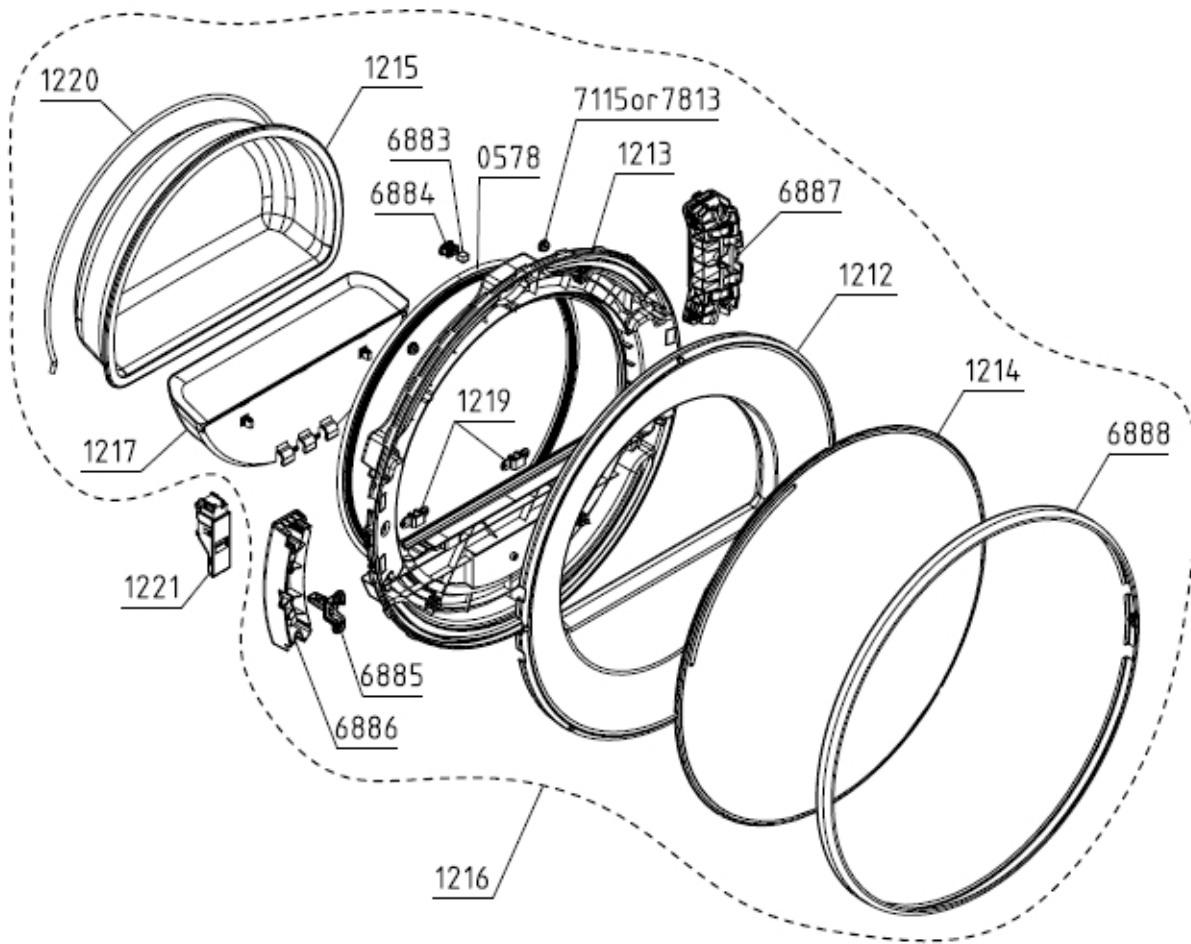

Position	Ident	Spare part description	Quantity	Validity	Extra ID
0578	594873	DOOR SEAL SP-15	1		
1212	708103	DOOR FRAME OUTER 5502-Y TD-75/85 SIGN	1		
1213	636572	DOOR FRAME INTERIOR TD-75/85	1		
1214	555919	DOOR COVER TD-75/85	1		
1215	500113	GLASS DOOR SP-15	1		
1216	575154	DOOR TD-75/85 5502-Y ASSY	1		
1217	575152	FILTERING UNIT ASSY TD-75/85 5502-Y	1		
1219	500143	FILTER UNIT LATCH SP-15	2		
1220	518055	DOOR SEAL SP/P-15	1		
1221	640269	DOOR SWITCH TD-75/85 5502-Y	1		
6883	559064	DOOR SWITCH MAGNET TD-75/85	1		
6884	555942	DOOR SWITCH MAGNET HOLDER TD-75/85	1		
6885	555941	DOOR CATCH TD-75/85	1		
6886	555924	DOOR CATCH SEGMENT TD-75/85	1		
6887	563059	DOOR HINGE SEGMENT ASSY TD-75/85	1		
6888	555875	DOOR RING TD-75/85	1		
7813	536180	DOOR HINGE ABSORBER WM-75/85	4