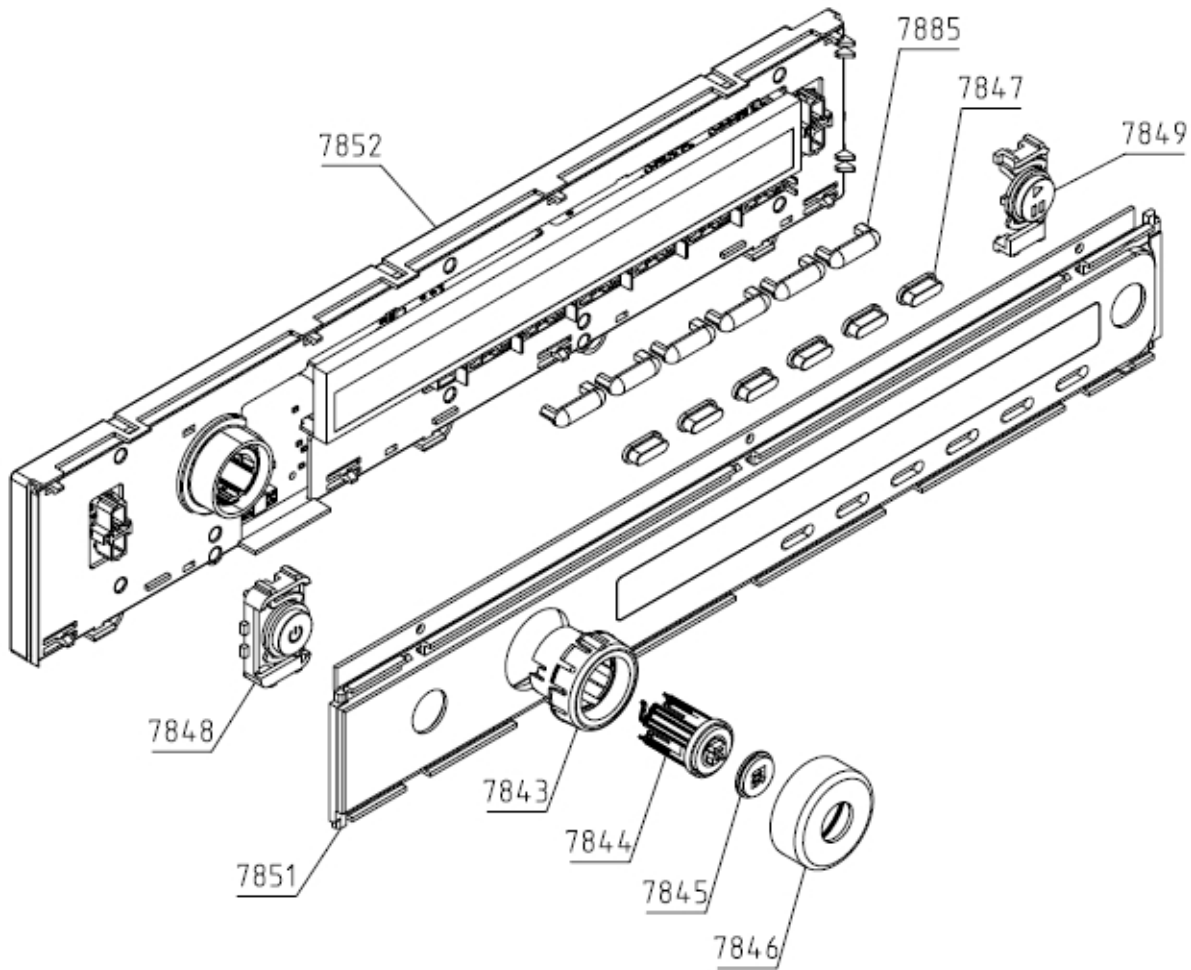

Position	Ident	Spare part description	Quantity	Validity	Extra ID
6881	559075	GRAPHITE BRUSH SLIDING RING TD-75/85	1		

024730

Position	Ident	Spare part description	Quantity	Validity	Extra ID
7843	562986	CONTROL KNOB JOINT WMD-75/85	1		
7844	562984	CONTROL KNOB ILLUMINATION WMD-75/85.1	1