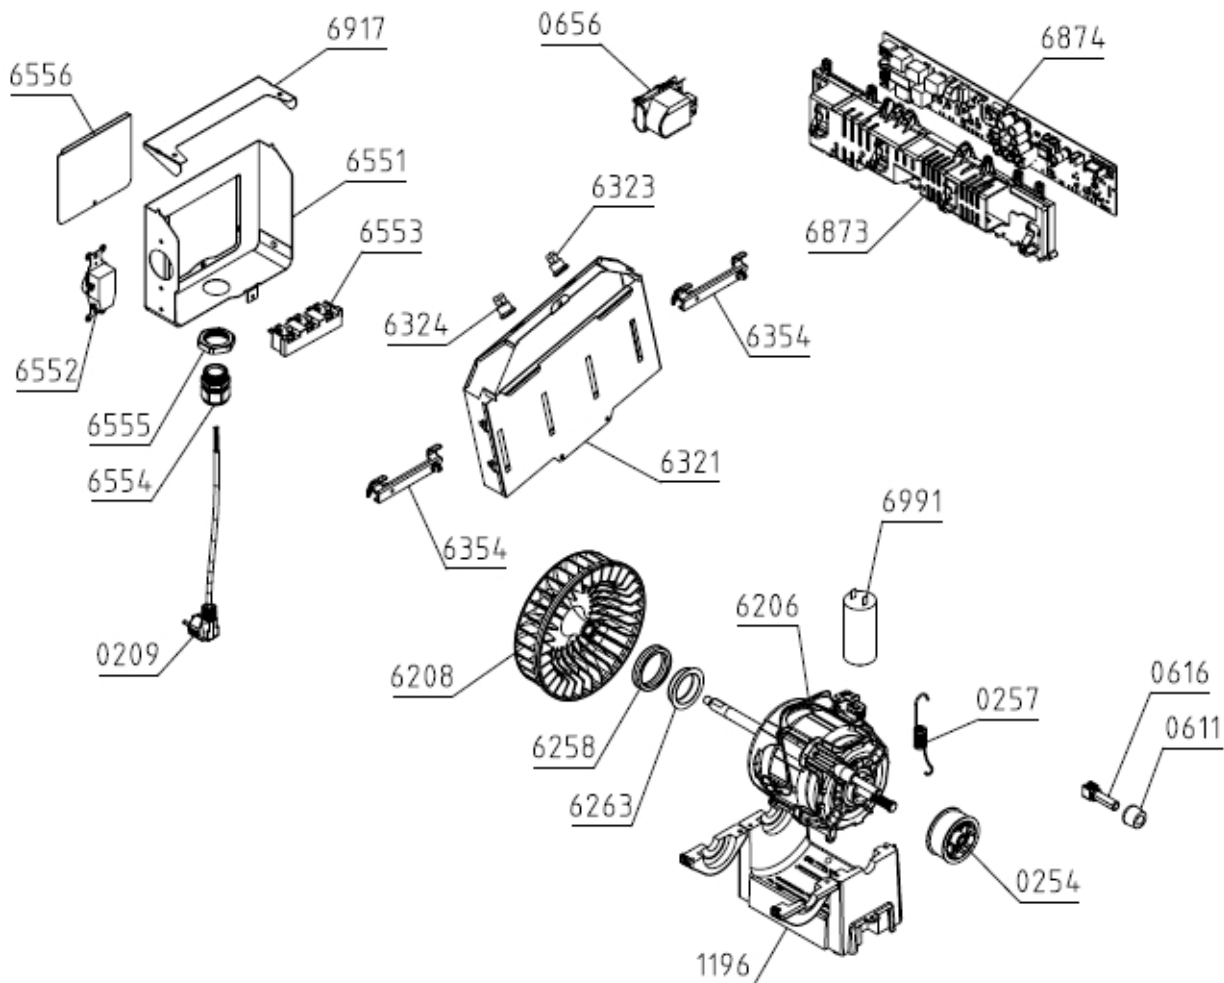

Position	Ident	Spare part description	Quantity	Validity	Extra ID
7845	562983	INTERIOR CONTROL KNOB WMD-75/85	1		
7846	562985	CONTROL KNOB WMD-75/85.1	1		
7847	562982	FUNCTION KEY WMD-75/85	6		
7848	623031	ON/OFF KEY WMD-75/85 ASSY	1		
7849	623032	START/STOP KEY WMD-75/85 ASSY	1		
7851	663722	CONTROL PANEL WMD-75/85.1 S KPL	1		
7852	575981	CONTROL UNIT TD-75/85.1 UL4	1		
7885	561264	FUNCTION KEY ABSORBER EPDM WMD-75/85	6		

025741