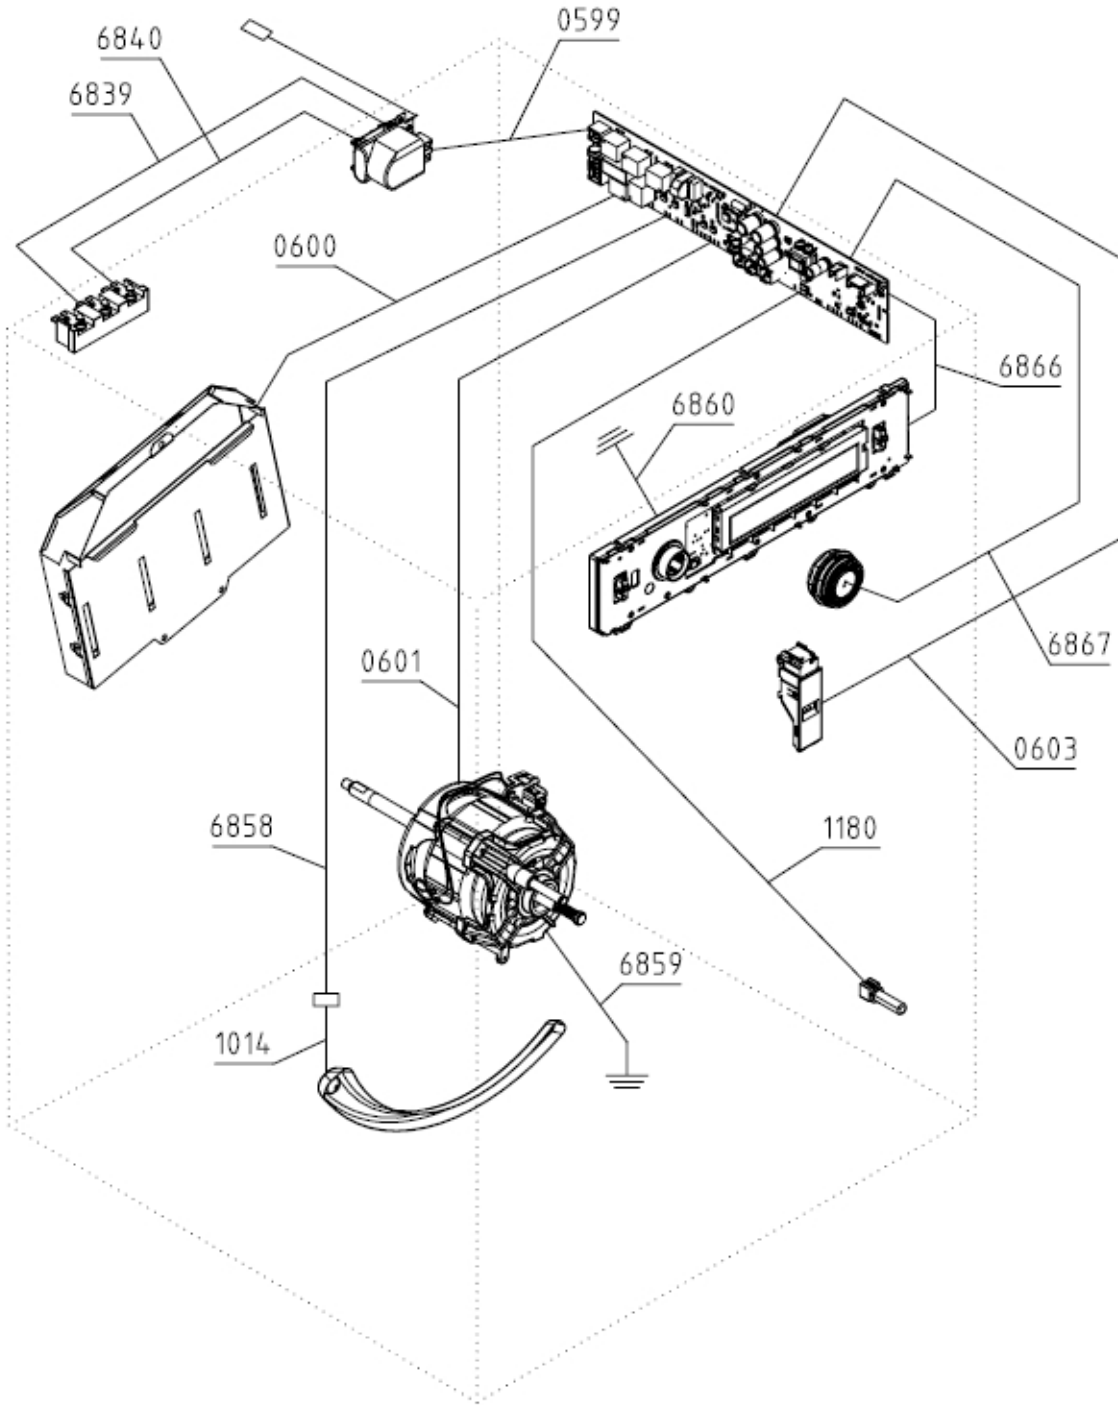

025741

Position	Ident	Spare part description	Quantity	Validity	Extra ID
0254	830036	BELT PULLEY WITH BEARING	1		
0257	576150	SPRING OF STRAINER UEM TD/SP-16	1		
0611	581189	RUBBER SEAL NTC	1		
0616	658696	TEMPERATURE SENSOR	1		
0656	689192	RFI-FILTER ISKRA	1		
1196	431869	HOLDER MOTOR TD-80 UL4	1		
6206	565122	ELECTROMOTOR NIDEC SP/O 60HZ TD-85	1		
6208	465840	FAN PZ G TD-80 UL4	1		
6258	716323	BEARING SHOCK ABSORBER	2		
6263	413848	SLIDE BEARING TD-70	2		
6321	562796	HEATER 3000W 1F TD-75/85	1		
6323	350493	THERMOSTAT 110STC TD-70	1		
6324	371554	THERMOSTAT 135STC RR TD-70	1		
6354	414607	HEATER CABLE HOLDER TD-70	2		
6551	562937	HOUSING CONNECTION TD-75/85 US	1		
6552	345486	SOCKET 20A/240V 60HZ	1		
6553	345623	TERMINAL BLOCK EH-4 USA TD	1		
6554	346455	GROMMET 94793	1		
6555	184864	LOCK NUT PG21	1		
6556	503197	COVER CONNECTION TD-70 US	1		
6873	561851	SUPPLY UNIT HOLDER TD/SP-15	1		
6874	587074	SUPPLY UNIT 11KG SP/O TD-85.1 H2 US	1		
6917	427962	GROMMET BOX COVER TD-80 UL	1		
6991	441459	CONDENSER 7UF EM 60HZ	1		

026723

Position	Ident	Spare part description	Quantity	Validity	Extra ID
6213	559946	DUCT ATTACHMENT TD-75/85	1		
6857	565042	BLOCKING PLATE SP/O TD-75/85 LA070	1		
6870	565371	DECOR.CONT.HAND.COVER SP/O	1		
6915	431867	CONNECTION TUBE TD-80 UL4	1		
6916	431868	CONNECTION TUBE HOLDER TD-80 UL4	1		
6989	422794	CONNECTION TUBE D TD-70 UL4	1		
7815	629758	SEALING FRAME LOCK WMD-75/85	2		
7873	562842	SOAP DISP.HANDLE COVER WMD-75/85.1 LA070	1		
7874	537739	SOAP DISPENSER HANDLE WM-75/85 070	1		
7879	536176	SEALING FRAME WM-75/85	1		