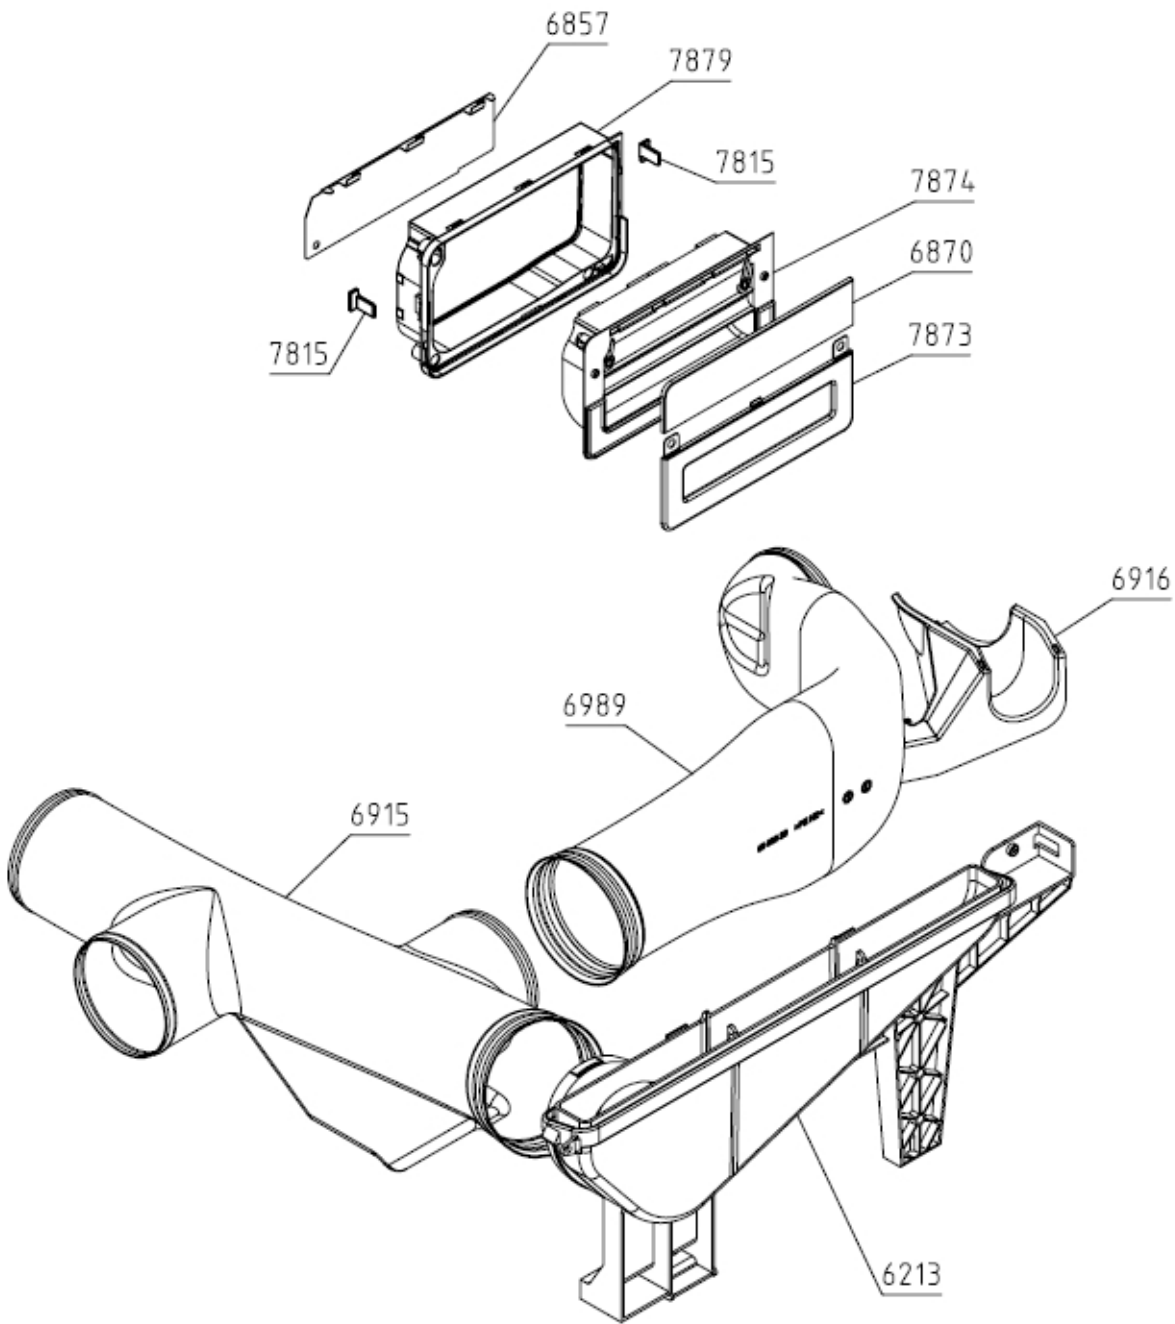

Position	Ident	Spare part description	Quantity	Validity	Extra ID
0067	562079	BELT POLY-V 9PH 1956 HUTCHINSON	1		
0146	450071	BEARING C&U 6001 2Z	1		
0330	153299	PROTECT CAP SEAL	1		
0410	563709	DRUM TD-85 KPL	1		
0588	149578	BEARING HOUSING SP NG SERVIS	1		
0591	468945	DRUM GASKET-REAR TEF.SP-14	1		
0614	366233	DRUM GASKET-FRONT SP-10	1		
1013	458639	ELECTRODE SP KPL	1		
1045	561959	BRUSH GRAPHITE WITH SUPPORT TD-75/85	1		
1053	273637	SUPPORT WHEEL SP-09	2		
1093	602322	LIGHTING LED TD-75/85 UL	1		
1188	429436	GASKET SP13	1		
1189	456149	GASKET SP-13	1		
6301	681028	AIR DIRECTER TD-75 KPL	1		
6311	563716	RIB TD-75/85	2		
6880	561468	NUT WITH TOOTHED FLANGE	1		

Position	Ident	Spare part description	Quantity	Validity	Extra ID
6881	559075	GRAPHITE BRUSH SLIDING RING TD-75/85	1		

024730

Position	Ident	Spare part description	Quantity	Validity	Extra ID
7843	562986	CONTROL KNOB JOINT WMD-75/85	1		
7844	562984	CONTROL KNOB ILLUMINATION WMD-75/85.1	1		

026723

Position	Ident	Spare part description	Quantity	Validity	Extra ID
6213	559946	DUCT ATTACHMENT TD-75/85	1		
6857	565042	BLOCKING PLATE SP/O TD-75/85 LA070	1		
6870	565371	DECOR.CONT.HAND.COVER SP/O	1		
6915	431867	CONNECTION TUBE TD-80 UL4	1		
6916	431868	CONNECTION TUBE HOLDER TD-80 UL4	1		
6989	422794	CONNECTION TUBE D TD-70 UL4	1		
7815	629758	SEALING FRAME LOCK WMD-75/85	2		
7873	562842	SOAP DISP.HANDLE COVER WMD-75/85.1 LA070	1		
7874	537739	SOAP DISPENSER HANDLE WM-75/85 070	1		
7879	536176	SEALING FRAME WM-75/85	1		