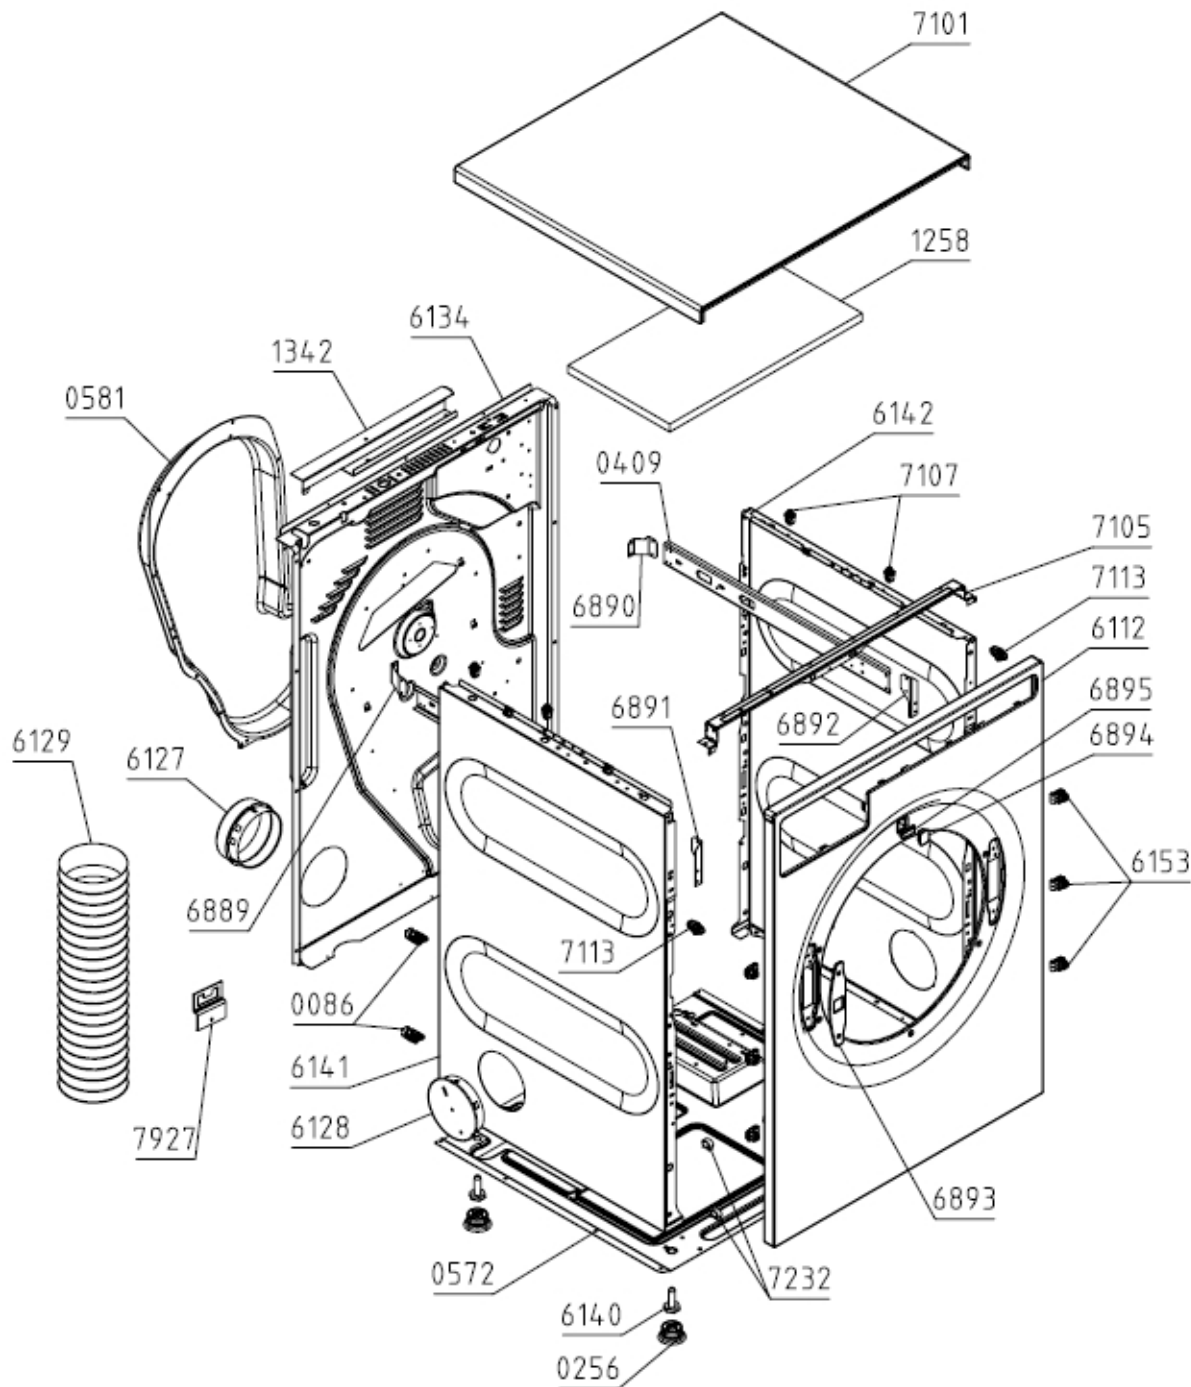

SPARE PARTS LIST

Hisense EUROPE

Date 14.09.2022

Time 00:09:12

Type TD85.1110
Model T411VD.W.U
Art. No. 586981

Brand name ASKO
Version 07.09.2018
Service index 03

021733

Position	Ident	Spare part description	Quantity	Validity	Extra ID
0086	547104	CLAMP PS	3		
0256	619601	FOOT ACCESSORY SP KPL AW012	2		
0409	557438	REINFORCEMENT PROFILE TD-85	2		
0572	650873	BOTTOM SP/O TD-85 ZN F ASSY	1		
0581	115203	REAR PANEL COVER	1		
1258	680847	SOUND ISOLATION TOP TD-75/85	1		
6112	561899	FRONT PANEL 1B1 SP/O TD-75/85 LA070	1		
6127	414425	EVEHTING BELLOWS HOSE ACCESSORY UL4	1		
6128	428099	SIEVE COVER TD-70 LA070 UL4	2		
6134	557502	REAR PANEL SP/O TD-75/85	1		
6140	434964	FOOT TD-70/80 KPL	4		
6141	426962	WALL B TD-80 LA070	1		
6142	426946	WALL A TD-80 LA070	1		
6153	413850	PANEL HOLDER TD-70	6		
6889	557444	PROFILE HOLDER TD-75 RL	1		
6890	557450	PROFILE HOLDER TD-75 RR	1		
6891	557440	PROFILE HOLDER TD-75/85 FL	1		
6892	557441	PROFILE HOLDER TD-75/85 FR	1		
6893	556989	DOOR LOCK COVER TD-75/85 070	1		
6894	556162	DOOR SWITCH HOLDER TD-75/85	1		
6895	563066	MAGNETIC SWITCH ASSY TD-75/85	1		
7101	408513	COVER/WORKTOP WMD-80 LA070	1		
7105	537856	COVERSUPPORT TD-75/85	1		
7107	413707	COVER HOLDER WMD-70	2		
7113	412257	FRONT PANEL LATCH WM-70 UL4	2		
7232	252089	CABLE HOLDER SMALL	1		
7927	450808	KIT TIP GUARD ASSY WMD-80	1		