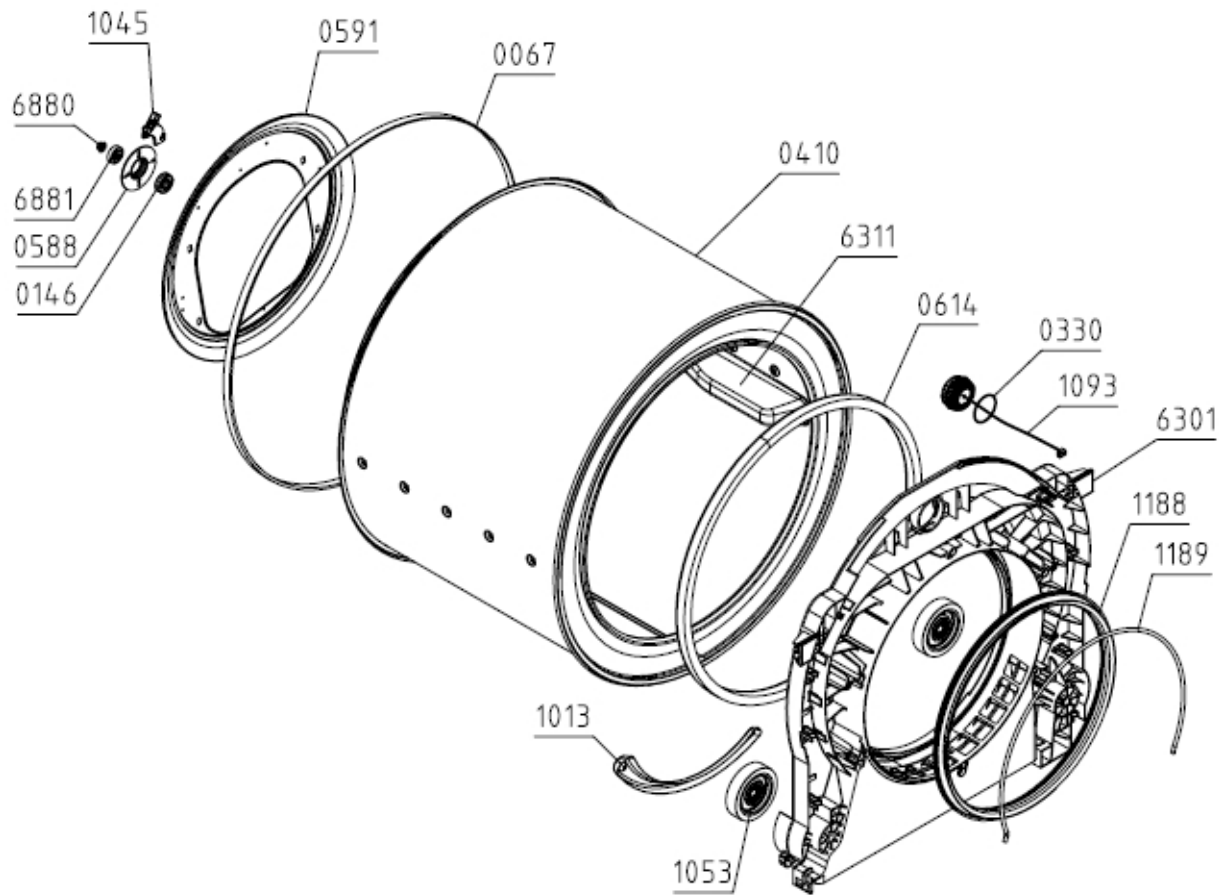

Position	Ident	Spare part description	Quantity	Validity	Extra ID
0067	562079	BELT POLY-V 9PH 1956 HUTCHINSON	1		
0146	450071	BEARING C&U 6001 2Z	1		
0330	153299	PROTECT CAP SEAL	1		
0410	563709	DRUM TD-85 KPL	1		
0588	149578	BEARING HOUSING SP NG SERVIS	1		
0591	468945	DRUM GASKET-REAR TEF.SP-14	1		
0614	366233	DRUM GASKET-FRONT SP-10	1		
1013	458639	ELECTRODE SP KPL	1		
1045	561959	BRUSH GRAPHITE WITH SUPPORT TD-75/85	1		
1053	273637	SUPPORT WHEEL SP-09	2		
1093	602322	LIGHTING LED TD-75/85 UL	1		
1188	429436	GASKET SP13	1		
1189	456149	GASKET SP-13	1		
6301	681028	AIR DIRECTER TD-75 KPL	1		
6311	563716	RIB TD-75/85	2		
6880	561468	NUT WITH TOOTHED FLANGE	1