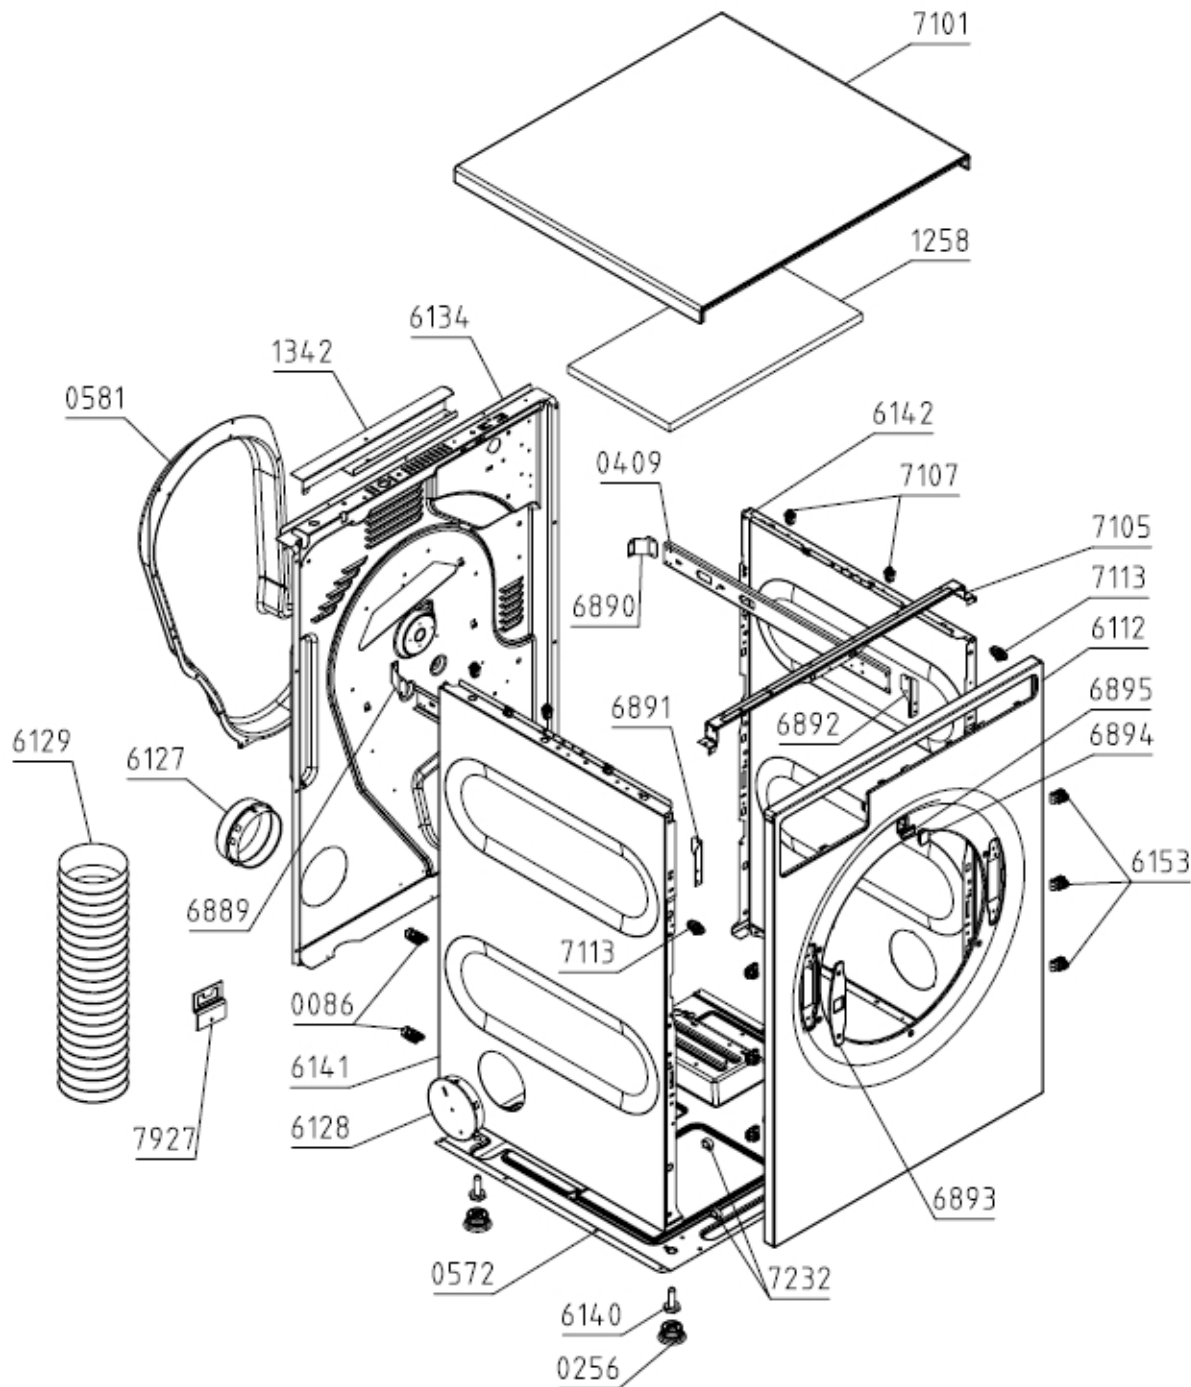

SPARE PARTS LIST

Hisense EUROPE

Date 14.09.2022
Time 00:09:55

Type TD85.1110
Model T411VD.W.U
Art. No. 586981

Brand name ASKO
Version 10.07.2019
Service index 05

021733

Position	Ident	Spare part description	Quantity	Validity	Extra ID
0086	547104	CLAMP PS	3		
0256	619601	FOOT ACCESSORY SP KPL AW012	2		
0409	557438	REINFORCEMENT PROFILE TD-85	2		
0572	650873	BOTTOM SP/O TD-85 ZN F ASSY	1		
0581	115203	REAR PANEL COVER	1		
1258	680847	SOUND ISOLATION TOP TD-75/85	1		
6112	561899	FRONT PANEL 1B1 SP/O TD-75/85 LA070	1		
6127	414425	EVEHTING BELLOWS HOSE ACCESSORY UL4	1		
6128	428099	SIEVE COVER TD-70 LA070 UL4	2		
6134	557502	REAR PANEL SP/O TD-75/85	1		
6140	434964	FOOT TD-70/80 KPL	4		
6141	426962	WALL B TD-80 LA070	1		
6142	426946	WALL A TD-80 LA070	1		
6153	413850	PANEL HOLDER TD-70	6		
6889	557444	PROFILE HOLDER TD-75 RL	1		
6890	557450	PROFILE HOLDER TD-75 RR	1		
6891	557440	PROFILE HOLDER TD-75/85 FL	1		
6892	557441	PROFILE HOLDER TD-75/85 FR	1		
6893	556989	DOOR LOCK COVER TD-75/85 070	1		
6894	556162	DOOR SWITCH HOLDER TD-75/85	1		
6895	563066	MAGNETIC SWITCH ASSY TD-75/85	1		
7101	408513	COVER/WORKTOP WMD-80 LA070	1		
7105	537856	COVERSUPPORT TD-75/85	1		
7107	413707	COVER HOLDER WMD-70	2		
7113	412257	FRONT PANEL LATCH WM-70 UL4	2		
7232	252089	CABLE HOLDER SMALL	1		
7927	450808	KIT TIP GUARD ASSY WMD-80	1		