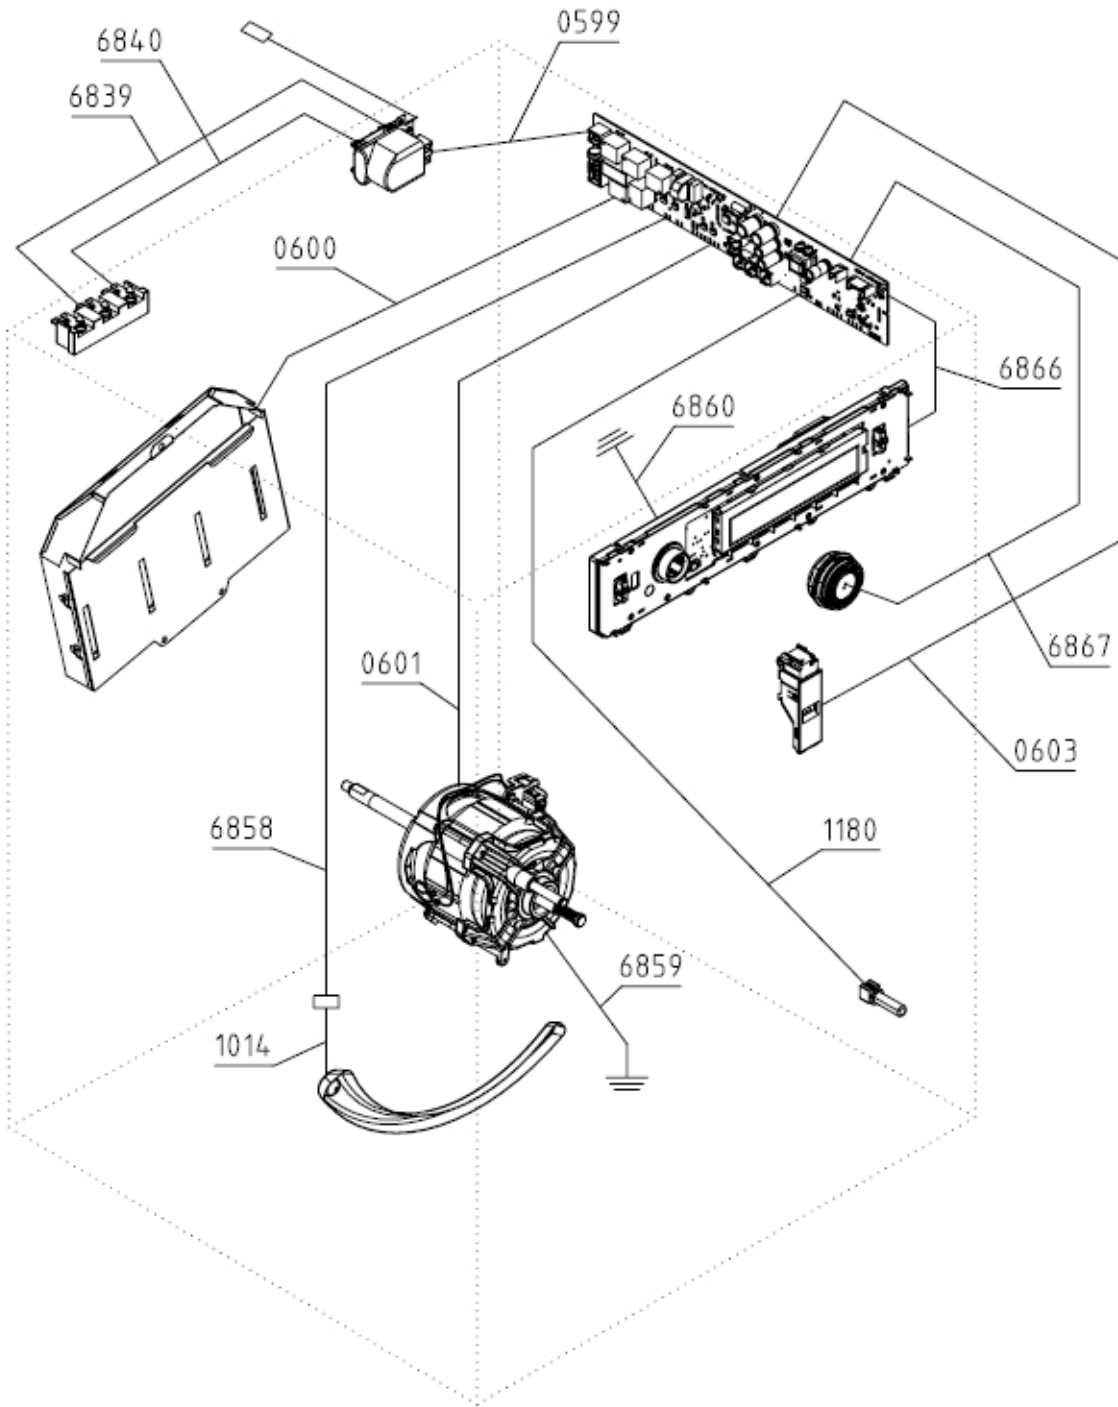

025741

Position	Ident	Spare part description	Quantity	Validity	Extra ID
0209	709444	CONNECTING CABLE AWG10/4 TD75/85 US/CA	1		
0254	830036	BELT PULLEY WITH BEARING	1		
0257	576150	SPRING OF STRAINER UEM TD/SP-16	1		
0611	581189	RUBBER SEAL NTC	1		
0616	658696	TEMPERATURE SENSOR	1		
0656	689192	RFI-FILTER ISKRA	1		
1196	431869	HOLDER MOTOR TD-80 UL4	1		
6206	565122	ELECTROMOTOR NIDEC SP/O 60HZ TD-85	1		
6208	465840	FAN PZ G TD-80 UL4	1		
6258	716323	BEARING SHOCK ABSORBER	2		
6263	413848	SLIDE BEARING TD-70	2		
6321	562796	HEATER 3000W 1F TD-75/85	1		
6323	350493	THERMOSTAT 110STC TD-70	1		
6324	371554	THERMOSTAT 135STC RR TD-70	1		
6354	414607	HEATER CABLE HOLDER TD-70	2		
6551	562937	HOUSING CONNECTION TD-75/85 US	1		
6552	345486	SOCKET 20A/240V 60HZ	1		
6553	345623	TERMINAL BLOCK EH-4 USA TD	1		
6554	346455	GROMMET 94793	1		
6555	184864	LOCK NUT PG21	1		
6556	503197	COVER CONNECTION TD-70 US	1		
6873	561851	SUPPLY UNIT HOLDER TD/SP-15	1		
6874	587074	SUPPLY UNIT 11KG SP/O TD-85.1 H2 US	1		
6917	427962	GROMMET BOX COVER TD-80 UL	1		
6991	441459	CONDENSER 7UF EM 60HZ	1		

026723

Position	Ident	Spare part description	Quantity	Validity	Extra ID
6213	559946	DUCT ATTACHMENT TD-75/85	1		
6857	565042	BLOCKING PLATE SP/O TD-75/85 LA070	1		
6870	565371	DECOR.CONT.HAND.COVER SP/O	1		
6915	431867	CONNECTION TUBE TD-80 UL4	1		
6916	431868	CONNECTION TUBE HOLDER TD-80 UL4	1		
6989	422794	CONNECTION TUBE D TD-70 UL4	1		
7815	629758	SEALING FRAME LOCK WMD-75/85	2		
7873	562842	SOAP DISP.HANDLE COVER WMD-75/85.1 LA070	1		
7874	537739	SOAP DISPENSER HANDLE WM-75/85 070	1		
7879	536176	SEALING FRAME WM-75/85	1		