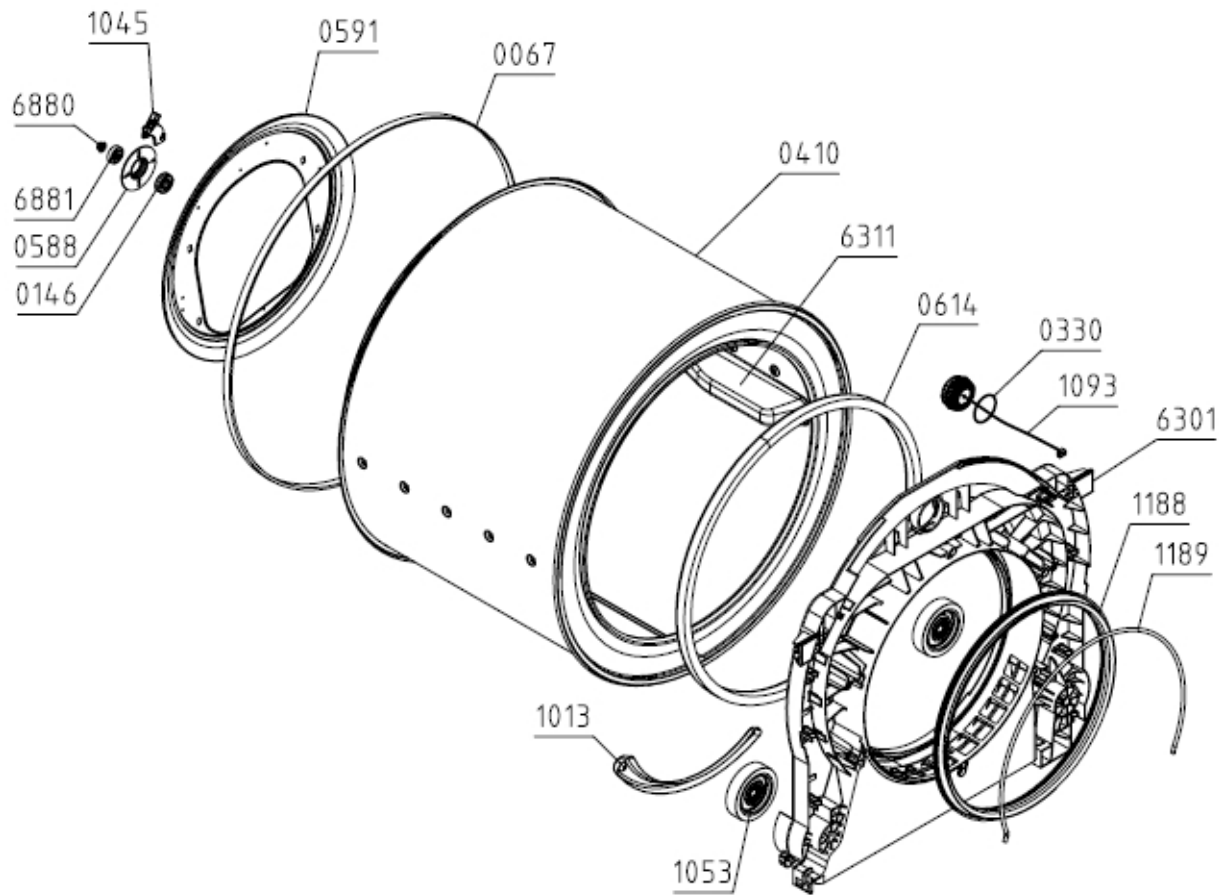

Position	Ident	Spare part description	Quantity	Validity	Extra ID
0067	562079	BELT POLY-V 9PH 1956 HUTCHINSON	1		
0146	450071	BEARING C&U 6001 2Z	1		
0330	153299	PROTECT CAP SEAL	1		
0410	563709	DRUM TD-85 KPL	1		
0588	581147	BEARING HOUSING SP NG	1		
0591	468945	DRUM GASKET-REAR TEF.SP-14	1		
0614	366233	DRUM GASKET-FRONT SP-10	1		
1013	458639	ELECTRODE SP KPL	1		
1045	561959	BRUSH GRAPHITE WITH SUPPORT TD-75/85	1		
1053	273637	SUPPORT WHEEL SP-09	2		
1093	602322	LIGHTING LED TD-75/85 UL	1		
1188	715438	GASKET TD75/85	1		
1189	456149	GASKET SP-13	1		
6301	681028	AIR DIRECTER TD-75 KPL	1		
6311	563716	RIB TD-75/85	2		
6880	561468	NUT WITH TOOTHED FLANGE	1