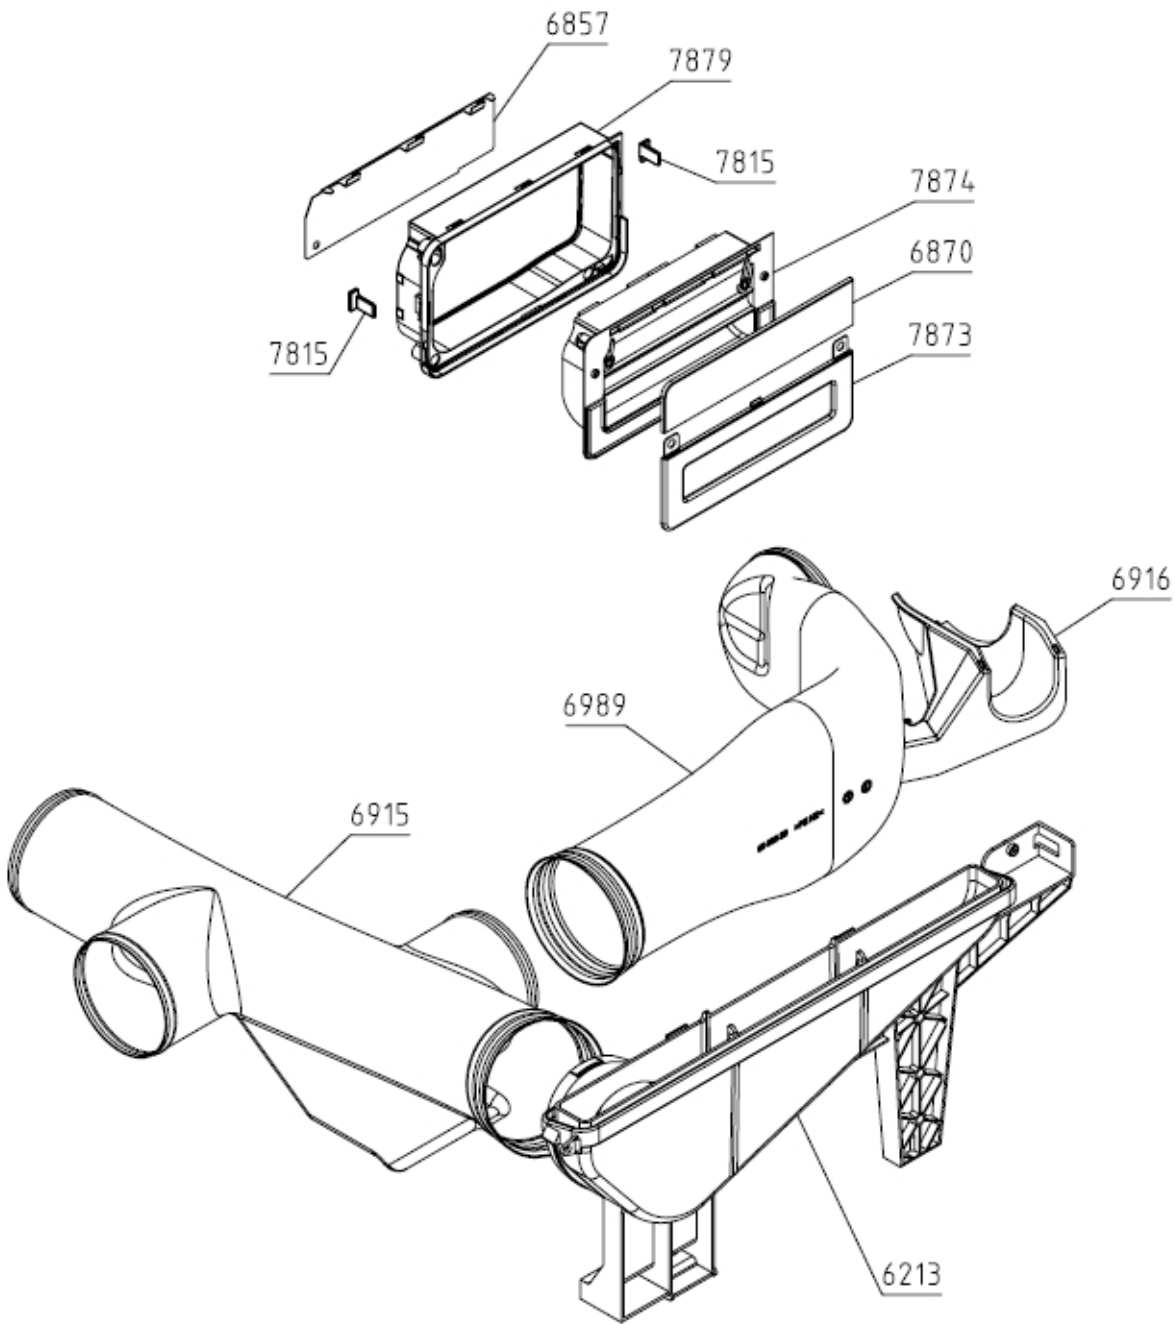

Position	Ident	Spare part description	Quantity	Validity	Extra ID
0067	562079	BELT POLY-V 9PH 1956 HUTCHINSON	1		
0146	450071	BEARING C&U 6001 2Z	1		
0330	153299	PROTECT CAP SEAL	1		
0410	563709	DRUM TD-85 KPL	1		
0588	581147	BEARING HOUSING SP NG	1		
0591	468945	DRUM GASKET-REAR TEF.SP-14	1		
0614	366233	DRUM GASKET-FRONT SP-10	1		
1013	458639	ELECTRODE SP KPL	1		
1045	561959	BRUSH GRAPHITE WITH SUPPORT TD-75/85	1		
1053	273637	SUPPORT WHEEL SP-09	2		
1093	602322	LIGHTING LED TD-75/85 UL	1		
1188	715438	GASKET TD75/85	1		
1189	456149	GASKET SP-13	1		
6301	681028	AIR DIRECTER TD-75 KPL	1		
6311	563716	RIB TD-75/85	2		
6880	561468	NUT WITH TOOTHED FLANGE	1		

Position	Ident	Spare part description	Quantity	Validity	Extra ID
6881	559075	GRAPHITE BRUSH SLIDING RING TD-75/85	1		

024730

Position	Ident	Spare part description	Quantity	Validity	Extra ID
7843	562986	CONTROL KNOB JOINT WMD-75/85	1		
7844	562984	CONTROL KNOB ILLUMINATION WMD-75/85.1	1		

026723

Position	Ident	Spare part description	Quantity	Validity	Extra ID
6213	559946	DUCT ATTACHMENT TD-75/85	1		
6857	565042	BLOCKING PLATE SP/O TD-75/85 LA070	1		
6870	565371	DECOR.CONT.HAND.COVER SP/O	1		
6915	431867	CONNECTION TUBE TD-80 UL4	1		
6916	431868	CONNECTION TUBE HOLDER TD-80 UL4	1		
6989	422794	CONNECTION TUBE D TD-70 UL4	1		
7815	629758	SEALING FRAME LOCK WMD-75/85	2		
7873	562842	SOAP DISP.HANDLE COVER WMD-75/85.1 LA070	1		
7874	537739	SOAP DISPENSER HANDLE WM-75/85 070	1		
7879	536176	SEALING FRAME WM-75/85	1		