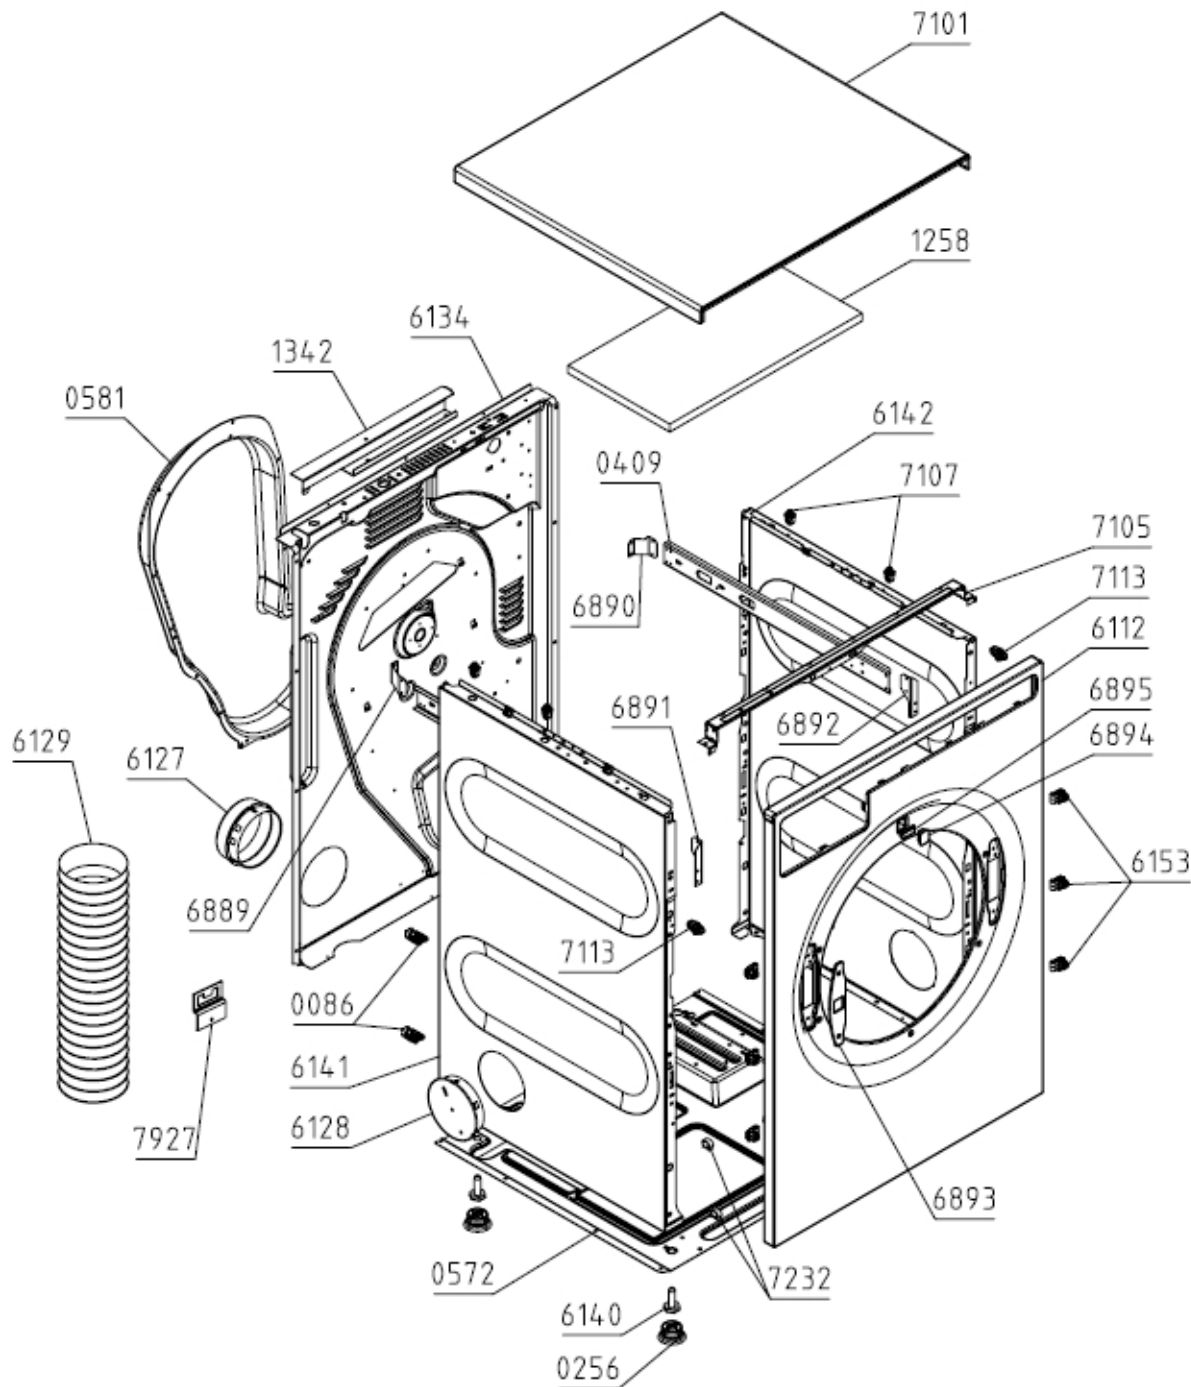

SPARE PARTS LIST

Hisense EUROPE

Date 14.09.2022
Time 00:13:13

Type TD85.2110
Model T611VU.W.U
Art. No. 586321

Brand name ASKO
Version 10.07.2019
Service index 03

021733

Position	Ident	Spare part description	Quantity	Validity	Extra ID
0086	547104	CLAMP PS	3		
0256	619601	FOOT ACCESSORY SP KPL AW012	2		
0409	557438	REINFORCEMENT PROFILE TD-85	2		
0572	650873	BOTTOM SP/O TD-85 ZN F ASSY	1		
0581	115203	REAR PANEL COVER	1		
1258	680847	SOUND ISOLATION TOP TD-75/85	1		
6112	575985	FRONT PANEL 2 SP/O TD-85 LA070	1		
6127	414425	EVEHTING BELLOWS HOSE ACCESSORY UL4	1		
6128	428099	SIEVE COVER TD-70 LA070 UL4	2		
6129	246653	EXHAUST HOSE D102 L3000	1		
6134	557502	REAR PANEL SP/O TD-75/85	1		
6140	434964	FOOT TD-70/80 KPL	4		
6141	426962	WALL B TD-80 LA070	1		
6142	426946	WALL A TD-80 LA070	1		
6153	413850	PANEL HOLDER TD-70	6		
6889	557444	PROFILE HOLDER TD-75 RL	1		
6890	557450	PROFILE HOLDER TD-75 RR	1		
6891	557440	PROFILE HOLDER TD-75/85 FL	1		
6892	557441	PROFILE HOLDER TD-75/85 FR	1		
6893	556989	DOOR LOCK COVER TD-75/85 070	1		
6894	556162	DOOR SWITCH HOLDER TD-75/85	1		
6895	563066	MAGNETIC SWITCH ASSY TD-75/85	1		
7101	408513	COVER/WORKTOP WMD-80 LA070	1		
7105	537856	COVERSUPPORT TD-75/85	1		
7107	413707	COVER HOLDER WMD-70	2		
7113	412257	FRONT PANEL LATCH WM-70 UL4	2		
7232	252089	CABLE HOLDER SMALL	1		
7927	450808	KIT TIP GUARD ASSY WMD-80	1		