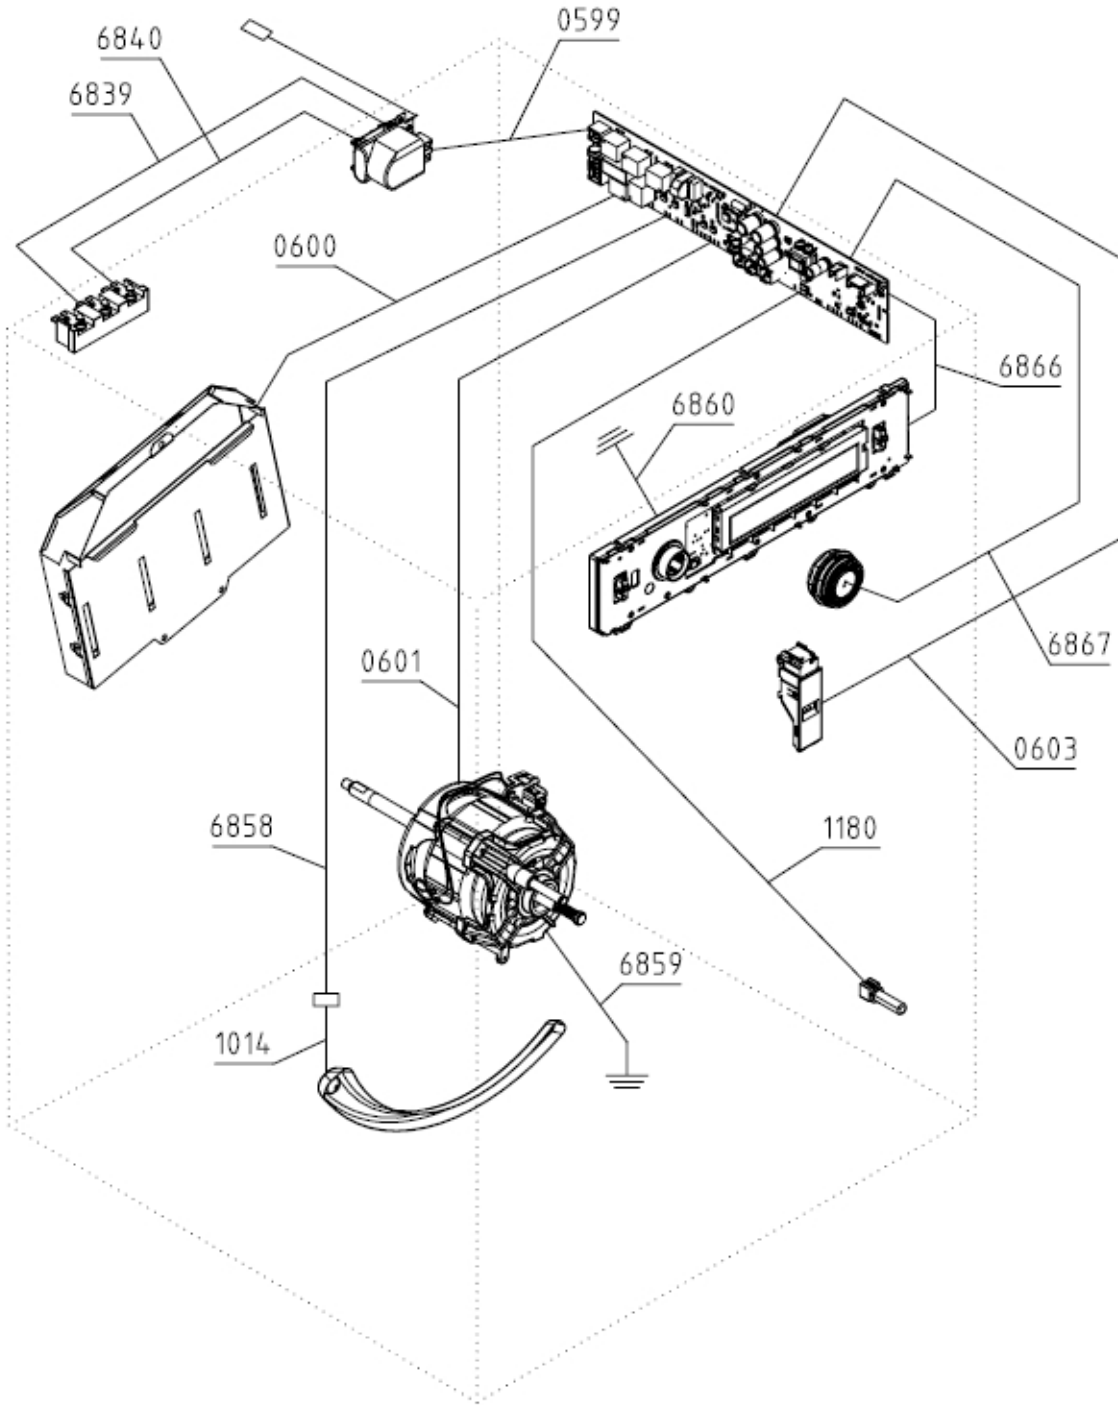

025741

Position	Ident	Spare part description	Quantity	Validity	Extra ID
0209	709444	CONNECTING CABLE AWG10/4 TD75/85 US/CA	1		
0254	265558	BELT PULLEY SP/K-09 HIPLEX	1		
0257	576150	SPRING OF STRAINER UEM TD/SP-16	1		
0611	581189	RUBBER SEAL NTC	1		
0616	658696	TEMPERATURE SENSOR	1		
0656	689192	RFI-FILTER ISKRA	1		
1196	431869	HOLDER MOTOR TD-80 UL4	1		
6206	565122	ELECTROMOTOR NIDEC SP/O 60HZ TD-85	1		
6208	465840	FAN PZ G TD-80 UL4	1		
6258	716323	BEARING SHOCK ABSORBER	2		
6263	413848	SLIDE BEARING TD-70	2		
6321	562796	HEATER 3000W 1F TD-75/85	1		
6323	350493	THERMOSTAT 110STC TD-70	1		
6324	371554	THERMOSTAT 135STC RR TD-70	1		
6354	414607	HEATER CABLE HOLDER TD-70	2		
6551	562937	HOUSING CONNECTION TD-75/85 US	1		
6552	345486	SOCKET 20A/240V 60HZ	1		
6553	345623	TERMINAL BLOCK EH-4 USA TD	1		
6554	346455	GROMMET 94793	1		
6555	184864	LOCK NUT PG21	1		
6556	503197	COVER CONNECTION TD-70 US	1		
6873	561851	SUPPLY UNIT HOLDER TD/SP-15	1		
6874	572298	SUPPLY UNIT 11KG SP/O TD-85.2 H2 US	1		
6917	427962	GROMMET BOX COVER TD-80 UL	1		
6991	441459	CONDENSER 7UF EM 60HZ	1		

026724

Position	Ident	Spare part description	Quantity	Validity	Extra ID
6213	559946	DUCT ATTACHMENT TD-75/85	1		
6857	565042	BLOCKING PLATE SP/O TD-75/85 LA070	1		
6869	563009	SOAP DISP.HANDLE COVER WMD-75/85.2 LA070	1		
6870	586426	DECOR.CONT.HAND.COVER SP/O	1		
6915	431867	CONNECTION TUBE TD-80 UL4	1		
6916	431868	CONNECTION TUBE HOLDER TD-80 UL4	1		
6989	422794	CONNECTION TUBE D TD-70 UL4	1		
7815	629758	SEALING FRAME LOCK WMD-75/85	2		
7874	537739	SOAP DISPENSER HANDLE WM-75/85 070	1		
7879	536176	SEALING FRAME WM-75/85	1		