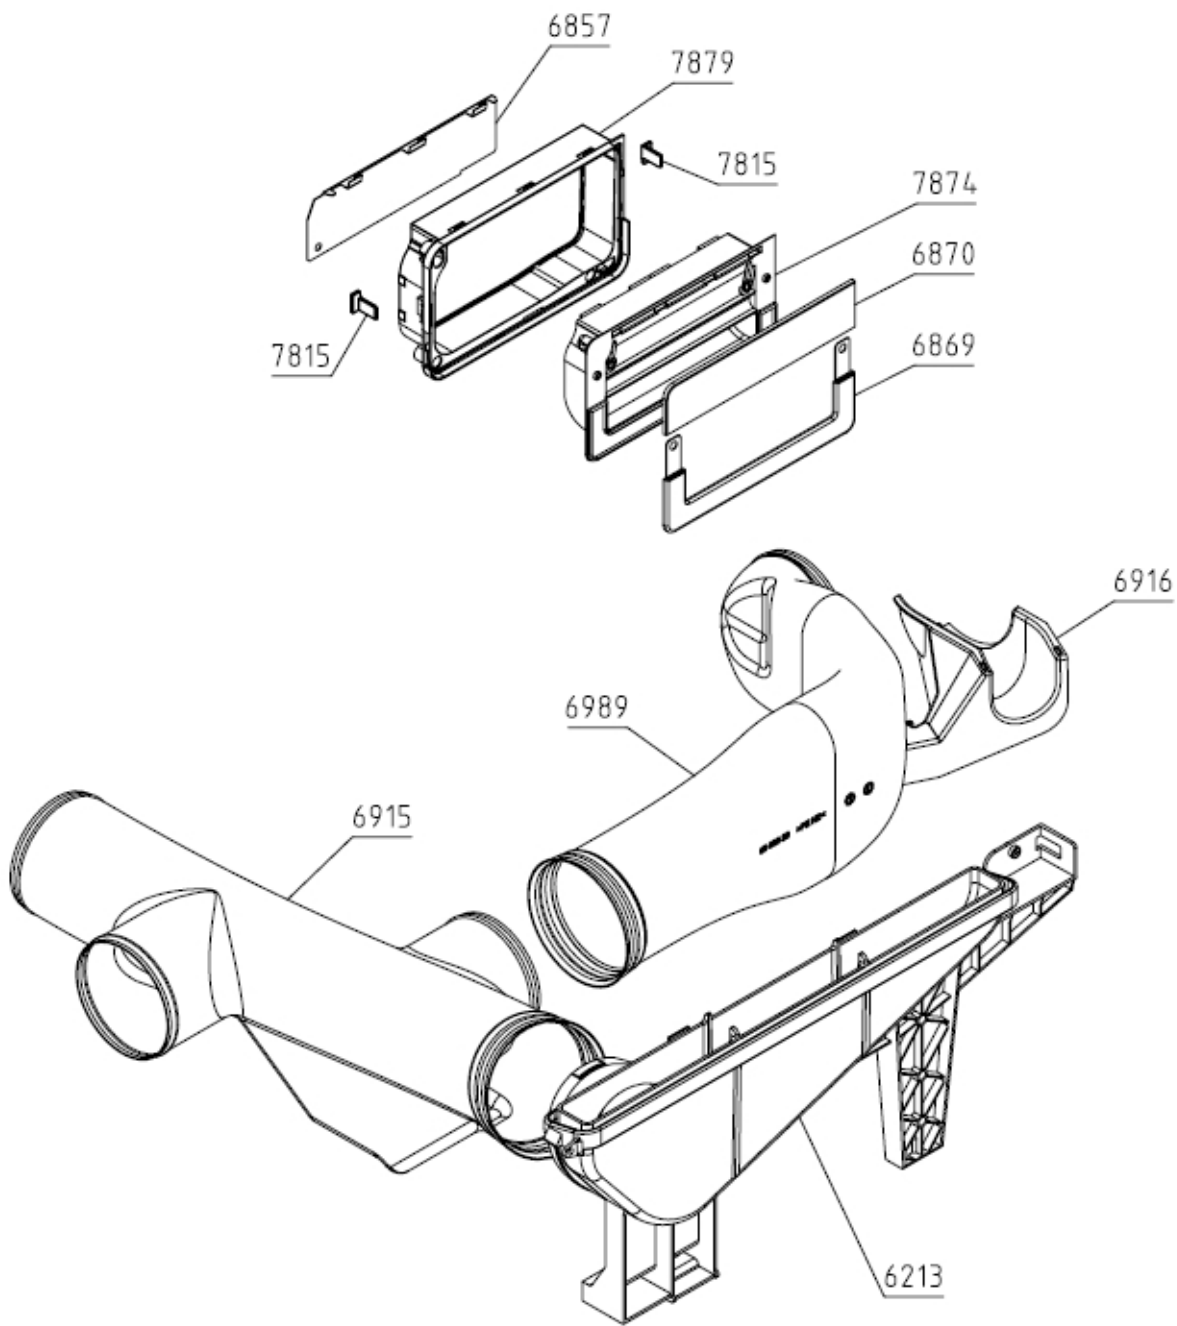

Position	Ident	Spare part description	Quantity	Validity	Extra ID
0067	562079	BELT POLY-V 9PH 1956 HUTCHINSON	1		
0146	660207	BEARING SP 6001 2Z C3 170C	1		
0330	153299	PROTECT CAP SEAL	1		
0410	563709	DRUM TD-85 KPL	1		
0588	581147	BEARING HOUSING SP NG	1		
0591	468945	DRUM GASKET-REAR TEF.SP-14	1		
0614	366233	DRUM GASKET-FRONT SP-10	1		
1013	181018	ELECTRODE SP NG	1		
1045	561959	BRUSH GRAPHITE WITH SUPPORT TD-75/85	1		
1053	273637	SUPPORT WHEEL SP-09	2		
1093	602322	LIGHTING LED TD-75/85 UL	1		
1188	715438	GASKET TD75/85	1		
1189	456149	GASKET SP-13	1		
6301	681028	AIR DIRECTER TD-75 KPL	1		
6311	563716	RIB TD-75/85	2		
6880	561468	NUT WITH TOOTHED FLANGE	1		

Position	Ident	Spare part description	Quantity	Validity	Extra ID
6881	559075	GRAPHITE BRUSH SLIDING RING TD-75/85	1		

024730

Position	Ident	Spare part description	Quantity	Validity	Extra ID
7843	562986	CONTROL KNOB JOINT WMD-75/85	1		
7844	562995	CONTROL KNOB ILLUMINATION	1		

026724

Position	Ident	Spare part description	Quantity	Validity	Extra ID
6213	559946	DUCT ATTACHMENT TD-75/85	1		
6857	565042	BLOCKING PLATE SP/O TD-75/85 LA070	1		
6869	563009	SOAP DISP.HANDLE COVER WMD-75/85.2 LA070	1		
6870	586426	DECOR.CONT.HAND.COVER SP/O	1		
6915	431867	CONNECTION TUBE TD-80 UL4	1		
6916	431868	CONNECTION TUBE HOLDER TD-80 UL4	1		
6989	422794	CONNECTION TUBE D TD-70 UL4	1		
7815	629758	SEALING FRAME LOCK WMD-75/85	2		
7874	537739	SOAP DISPENSER HANDLE WM-75/85 070	1		
7879	536176	SEALING FRAME WM-75/85	1		