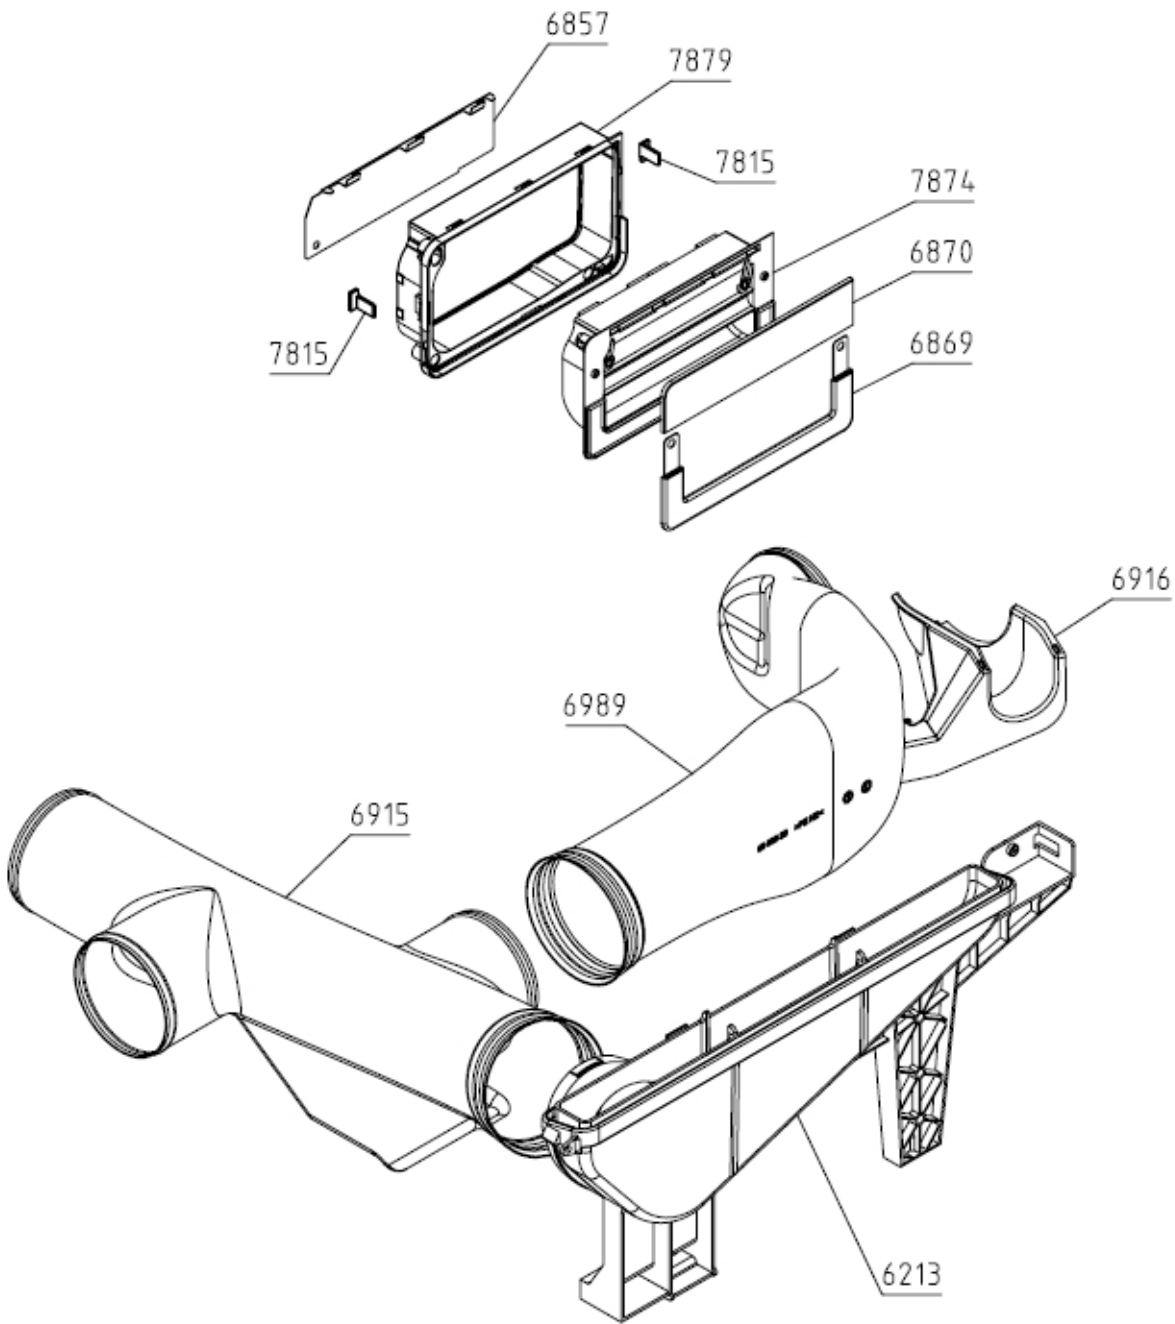

Position	Ident	Spare part description	Quantity	Validity	Extra ID
0067	562079	BELT POLY-V 9PH 1956 HUTCHINSON	1		
0146	660207	BEARING SP 6001 2Z C3 170C	1		
0330	153299	PROTECT CAP SEAL	1		
0410	563709	DRUM TD-85 KPL	1		
0588	581147	BEARING HOUSING SP NG	1		
0591	468945	DRUM GASKET-REAR TEF.SP-14	1		
0614	366233	DRUM GASKET-FRONT SP-10	1		
1013	181018	ELECTRODE SP NG	1		
1045	561959	BRUSH GRAPHITE WITH SUPPORT TD-75/85	1		
1053	273637	SUPPORT WHEEL SP-09	2		
1093	602322	LIGHTING LED TD-75/85 UL	1		
1188	715438	GASKET TD75/85	1		
1189	456149	GASKET SP-13	1		
6301	681028	AIR DIRECTER TD-75 KPL	1		
6311	563716	RIB TD-75/85	2		
6880	561468	NUT WITH TOOTHED FLANGE	1		

Position	Ident	Spare part description	Quantity	Validity	Extra ID
6881	559075	GRAPHITE BRUSH SLIDING RING TD-75/85	1		

024730

Position	Ident	Spare part description	Quantity	Validity	Extra ID
7843	562986	CONTROL KNOB JOINT WMD-75/85	1		
7844	562995	CONTROL KNOB ILLUMINATION	1		

026724

Position	Ident	Spare part description	Quantity	Validity	Extra ID
6213	559946	DUCT ATTACHMENT TD-75/85	1		
6857	565042	BLOCKING PLATE SP/O TD-75/85 LA070	1		
6869	563009	SOAP DISP.HANDLE COVER WMD-75/85.2 LA070	1		
6870	586426	DECOR.CONT.HAND.COVER SP/O	1		
6915	431867	CONNECTION TUBE TD-80 UL4	1		
6916	431868	CONNECTION TUBE HOLDER TD-80 UL4	1		
6989	422794	CONNECTION TUBE D TD-70 UL4	1		
7815	629758	SEALING FRAME LOCK WMD-75/85	2		
7874	537739	SOAP DISPENSER HANDLE WM-75/85 070	1		
7879	536176	SEALING FRAME WM-75/85	1		