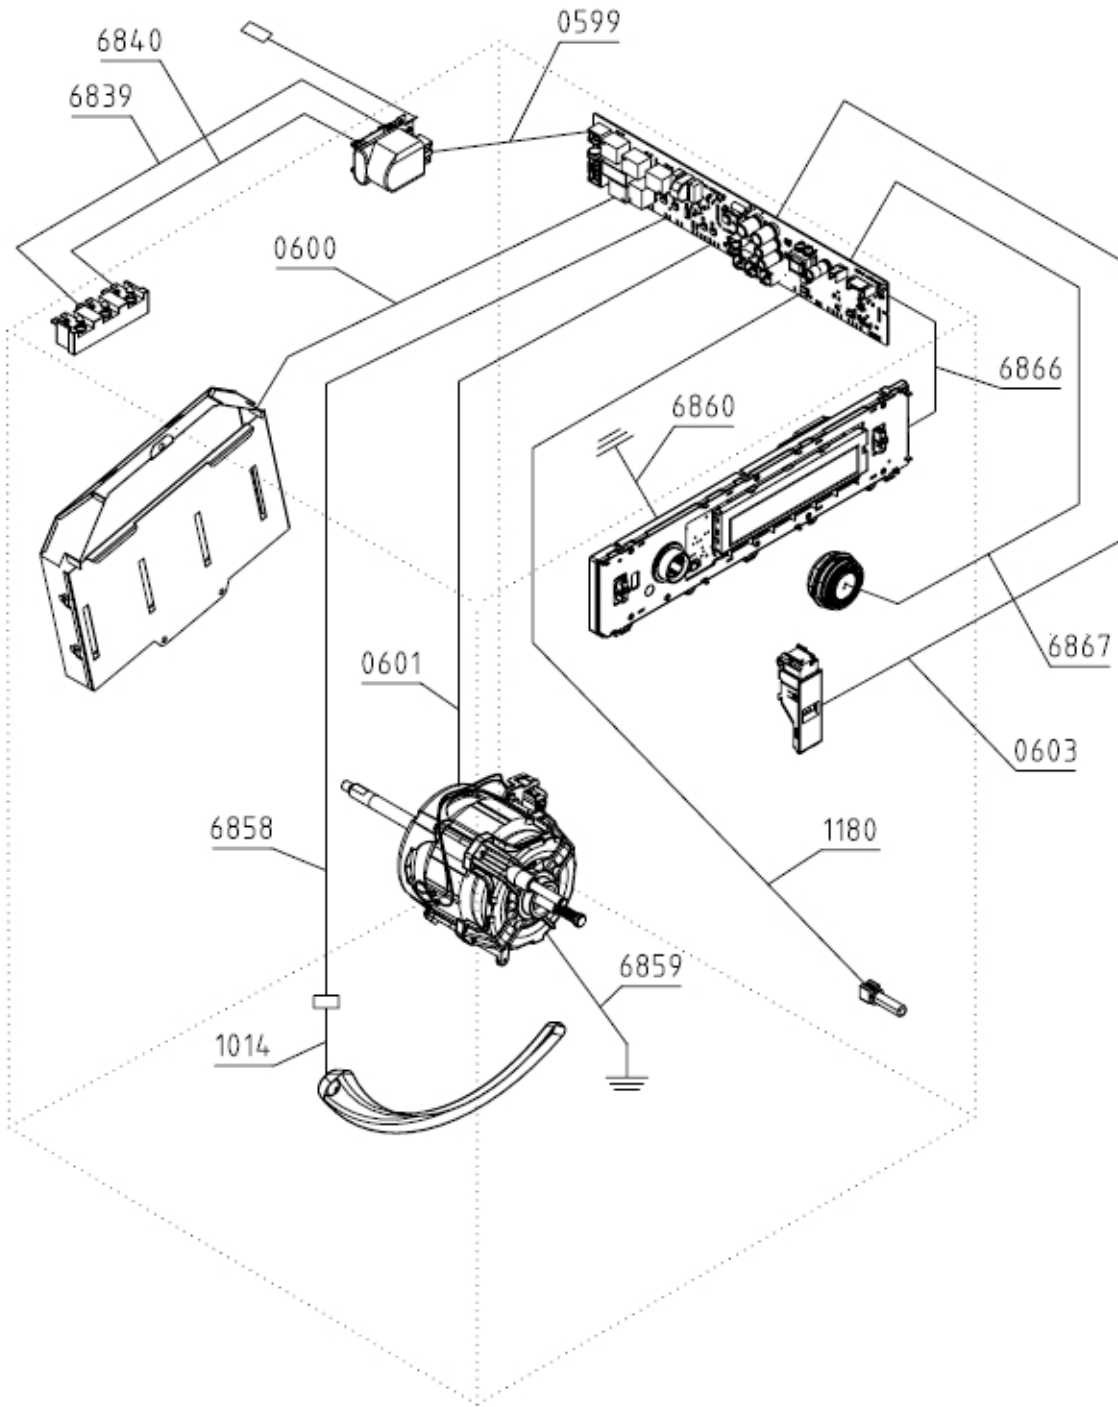

025741

Position	Ident	Spare part description	Quantity	Validity	Extra ID
0209	709444	CONNECTING CABLE AWG10/4 TD75/85 US/CA	1		
0254	265558	BELT PULLEY SP/K-09 HIPLEX	1		
0257	576150	SPRING OF STRAINER UEM TD/SP-16	1		
0611	581189	RUBBER SEAL NTC	1		
0616	658696	TEMPERATURE SENSOR	1		
0656	689192	RFI-FILTER ISKRA	1		
1196	431869	HOLDER MOTOR TD-80 UL4	1		
6206	565122	ELECTROMOTOR NIDEC SP/O 60HZ TD-85	1		
6208	465840	FAN PZ G TD-80 UL4	1		
6258	716323	BEARING SHOCK ABSORBER	2		
6263	413848	SLIDE BEARING TD-70	2		
6321	562796	HEATER 3000W 1F TD-75/85	1		
6323	350493	THERMOSTAT 110STC TD-70	1		
6324	371554	THERMOSTAT 135STC RR TD-70	1		
6354	414607	HEATER CABLE HOLDER TD-70	2		
6551	562937	HOUSING CONNECTION TD-75/85 US	1		
6552	345486	SOCKET 20A/240V 60HZ	1		
6553	345623	TERMINAL BLOCK EH-4 USA TD	1		
6554	346455	GROMMET 94793	1		
6555	184864	LOCK NUT PG21	1		
6556	503197	COVER CONNECTION TD-70 US	1		
6873	561851	SUPPLY UNIT HOLDER TD/SP-15	1		
6874	572298	SUPPLY UNIT 11KG SP/O TD-85.2 H2 US	1		
6917	427962	GROMMET BOX COVER TD-80 UL	1		
6991	441459	CONDENSER 7UF EM 60HZ	1		

026724

Position	Ident	Spare part description	Quantity	Validity	Extra ID
6213	559946	DUCT ATTACHMENT TD-75/85	1		
6857	565042	BLOCKING PLATE SP/O TD-75/85 LA070	1		
6869	563009	SOAP DISP.HANDLE COVER WMD-75/85.2 LA070	1		
6870	586426	DECOR.CONT.HAND.COVER SP/O	1		
6915	431867	CONNECTION TUBE TD-80 UL4	1		
6916	431868	CONNECTION TUBE HOLDER TD-80 UL4	1		
6989	422794	CONNECTION TUBE D TD-70 UL4	1		
7815	629758	SEALING FRAME LOCK WMD-75/85	2		
7874	537739	SOAP DISPENSER HANDLE WM-75/85 070	1		
7879	536176	SEALING FRAME WM-75/85	1		