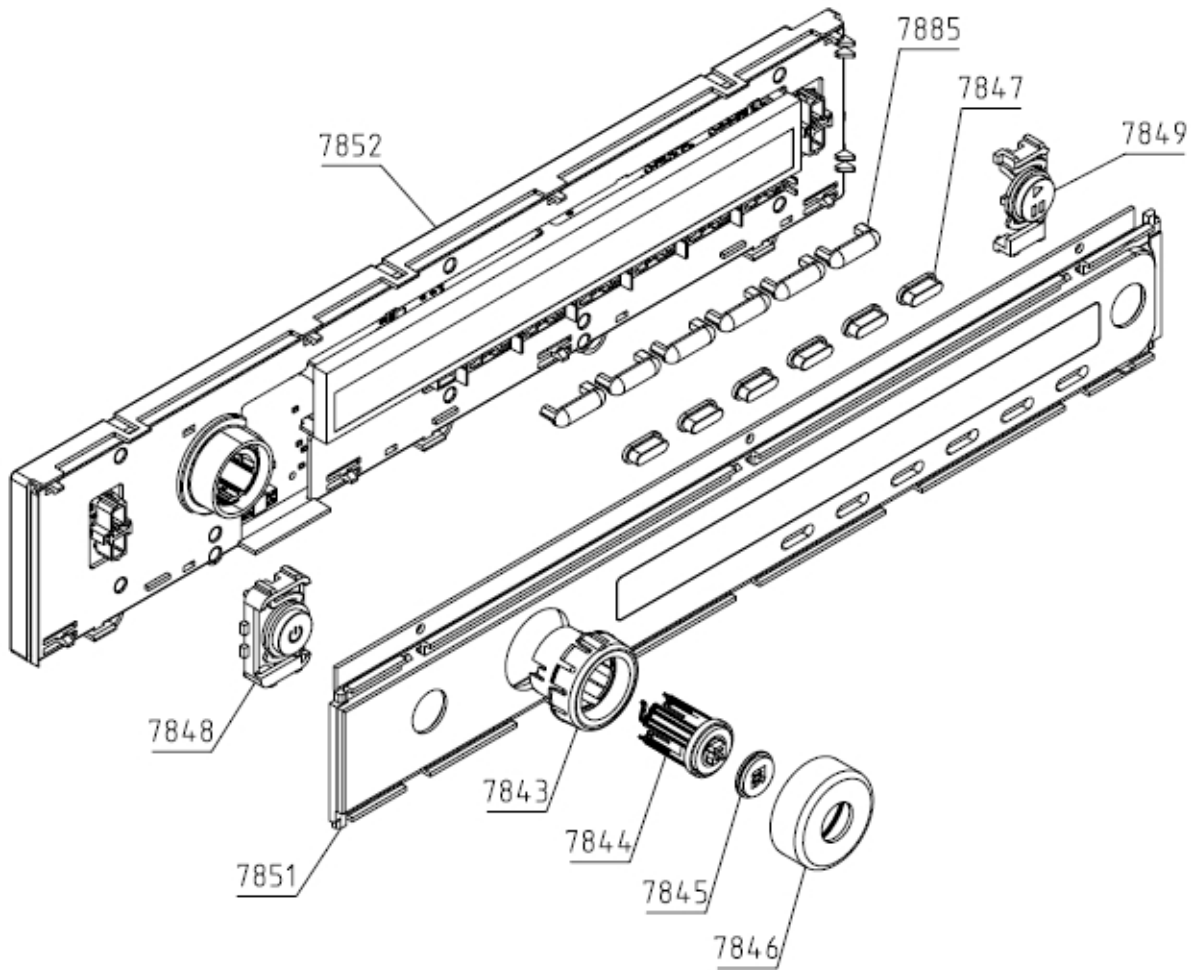

Position	Ident	Spare part description	Quantity	Validity	Extra ID
6881	559075	GRAPHITE BRUSH SLIDING RING TD-75/85	1		

024730

Position	Ident	Spare part description	Quantity	Validity	Extra ID
7843	562986	CONTROL KNOB JOINT WMD-75/85	1		
7844	562995	CONTROL KNOB ILLUMINATION	1