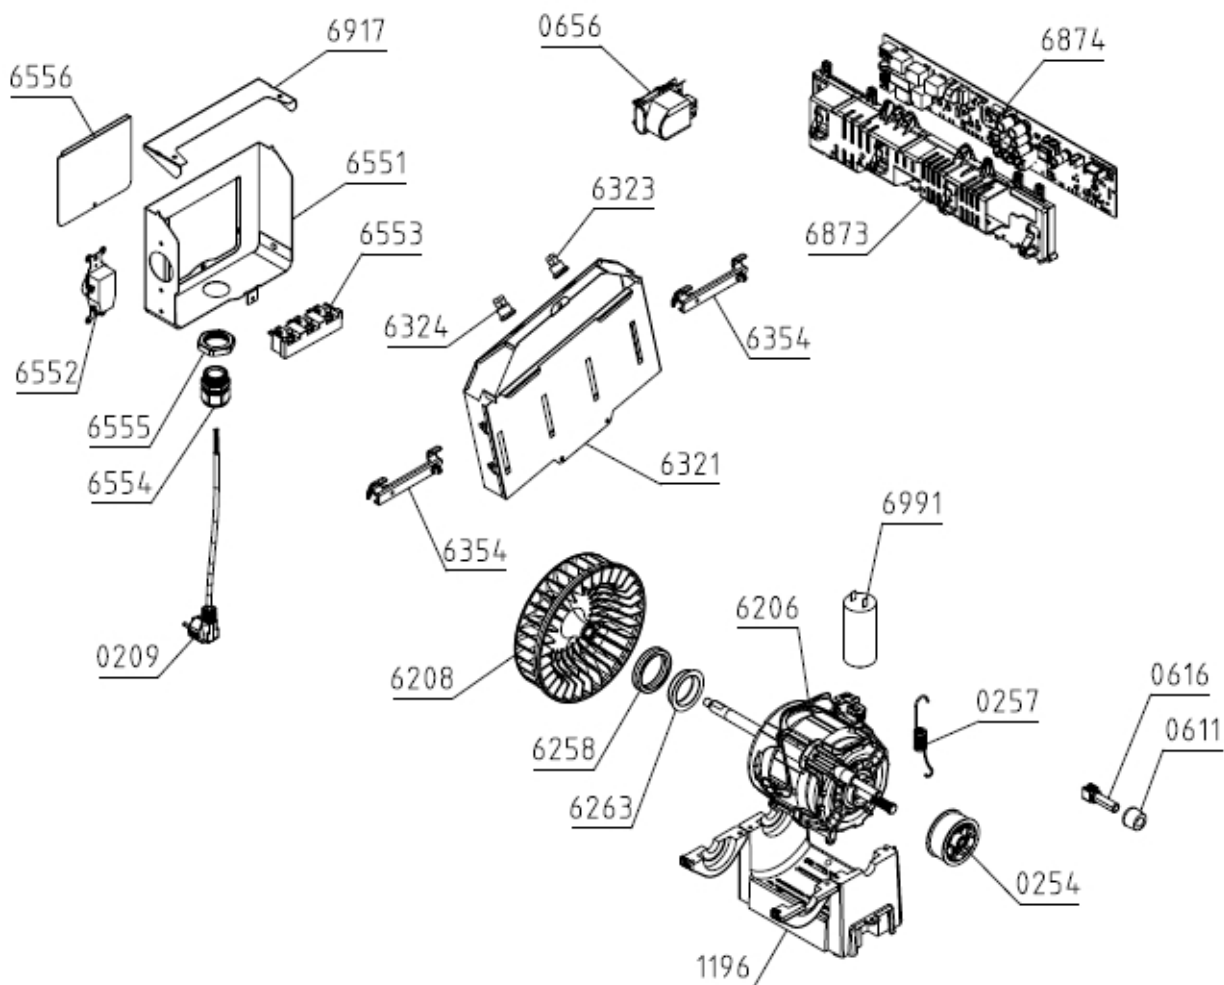

Position	Ident	Spare part description	Quantity	Validity	Extra ID
7845	562983	INTERIOR CONTROL KNOB WMD-75/85	1		
7846	562996	CONTROL KNOB ASSY WMD-75/85.2	1		
7847	562982	FUNCTION KEY WMD-75/85	6		
7848	623031	ON/OFF KEY WMD-75/85 ASSY	1		
7849	623032	START/STOP KEY WMD-75/85 ASSY	1		
7851	663724	CONTROL PANEL WMD-75/85.2 S KPL	1		
7852	564367	CONTROL UNIT TC TD-75/85.2 EN	1		
7885	561264	FUNCTION KEY ABSORBER EPDM WMD-75/85	6		

025741