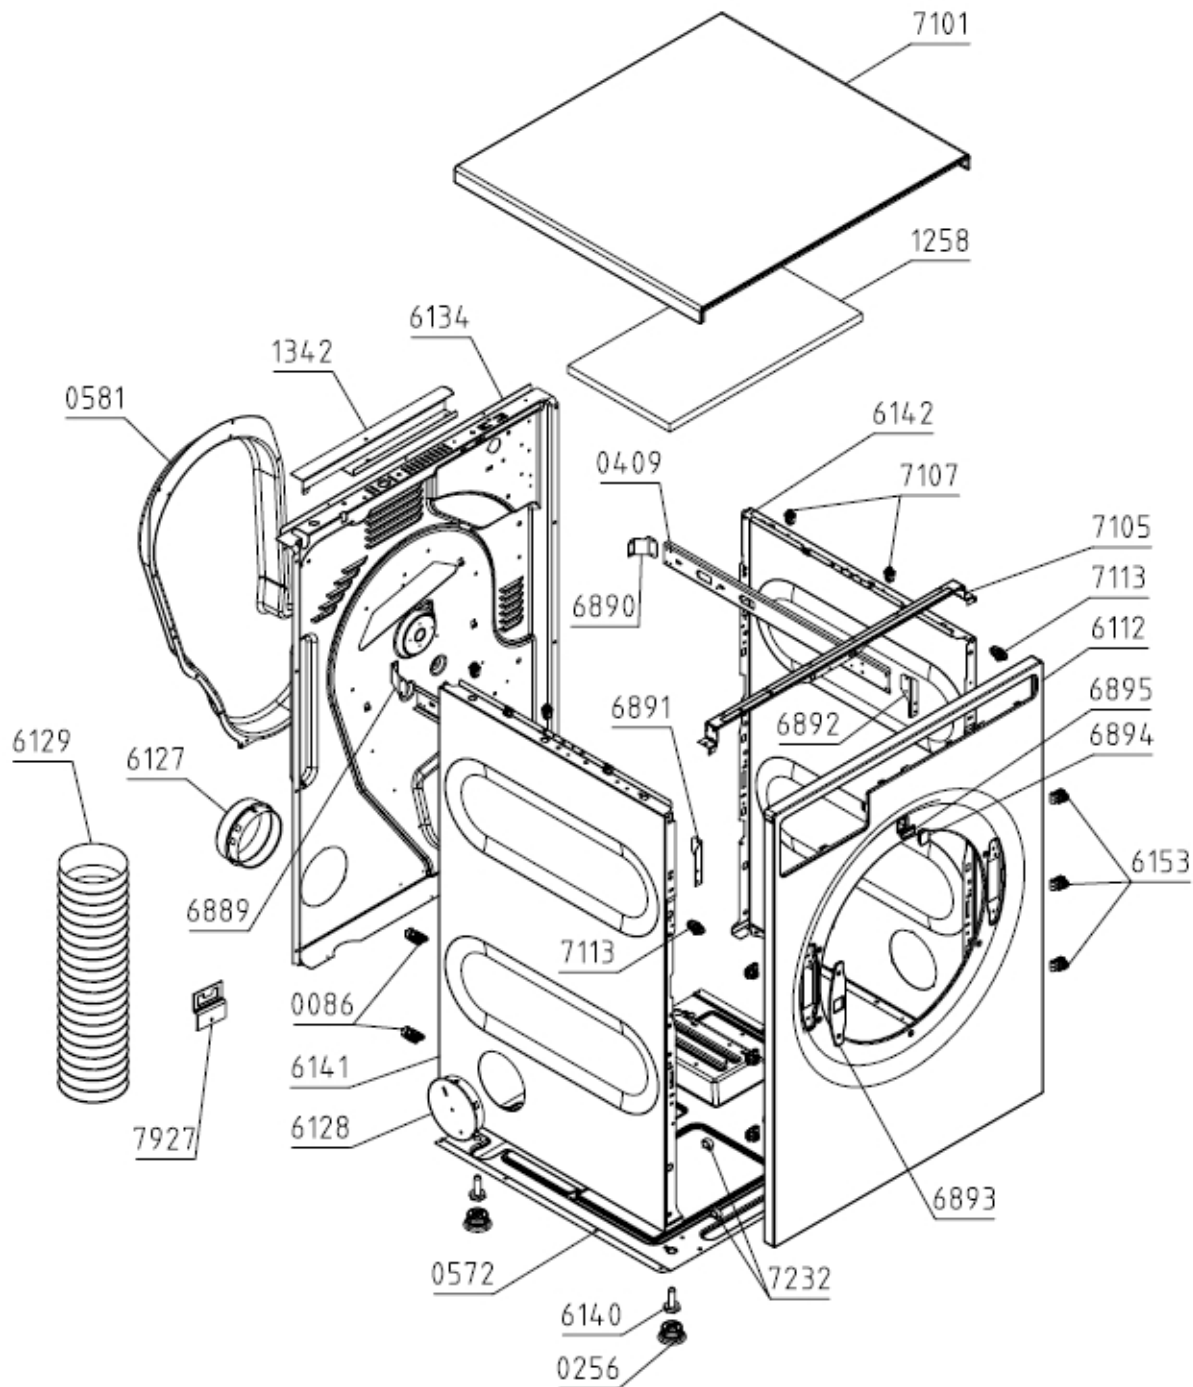

SPARE PARTS LIST

Hisense EUROPE

Date 14.09.2022
Time 00:14:44

Type TD85.2110
Model T611VU.W.U
Art. No. 586321

Brand name ASKO
Version 10.07.2019
Service index 03

021733

Position	Ident	Spare part description	Quantity	Validity	Extra ID
0086	547104	CLAMP PS	3		
0256	619601	FOOT ACCESSORY SP KPL AW012	2		
0409	557438	REINFORCEMENT PROFILE TD-85	2		
0572	650873	BOTTOM SP/O TD-85 ZN F ASSY	1		
0581	115203	REAR PANEL COVER	1		
1258	680847	SOUND ISOLATION TOP TD-75/85	1		
6112	575985	FRONT PANEL 2 SP/O TD-85 LA070	1		
6127	414425	EVEHTING BELLOWS HOSE ACCESSORY UL4	1		
6128	428099	SIEVE COVER TD-70 LA070 UL4	2		
6129	246653	EXHAUST HOSE D102 L3000	1		
6134	557502	REAR PANEL SP/O TD-75/85	1		
6140	434964	FOOT TD-70/80 KPL	4		
6141	426962	WALL B TD-80 LA070	1		
6142	426946	WALL A TD-80 LA070	1		
6153	413850	PANEL HOLDER TD-70	6		
6889	557444	PROFILE HOLDER TD-75 RL	1		
6890	557450	PROFILE HOLDER TD-75 RR	1		
6891	557440	PROFILE HOLDER TD-75/85 FL	1		
6892	557441	PROFILE HOLDER TD-75/85 FR	1		
6893	556989	DOOR LOCK COVER TD-75/85 070	1		
6894	556162	DOOR SWITCH HOLDER TD-75/85	1		
6895	563066	MAGNETIC SWITCH ASSY TD-75/85	1		
7101	408513	COVER/WORKTOP WMD-80 LA070	1		
7105	537856	COVERSUPPORT TD-75/85	1		
7107	413707	COVER HOLDER WMD-70	2		
7113	412257	FRONT PANEL LATCH WM-70 UL4	2		
7232	252089	CABLE HOLDER SMALL	1		
7927	450808	KIT TIP GUARD ASSY WMD-80	1		