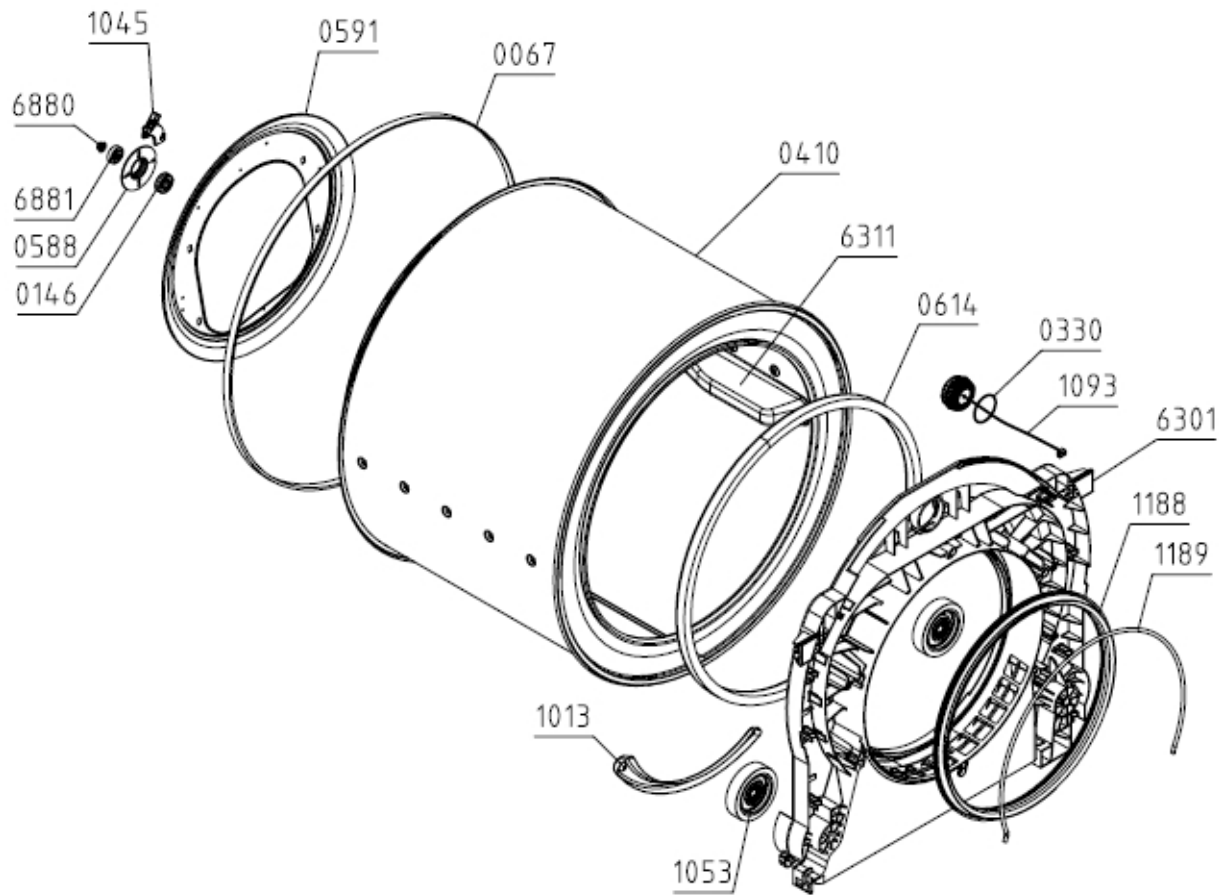

Position	Ident	Spare part description	Quantity	Validity	Extra ID
0067	562079	BELT POLY-V 9PH 1956 HUTCHINSON	1		
0146	660207	BEARING SP 6001 2Z C3 170C	1		
0330	153299	PROTECT CAP SEAL	1		
0410	563709	DRUM TD-85 KPL	1		
0588	581147	BEARING HOUSING SP NG	1		
0591	468945	DRUM GASKET-REAR TEF.SP-14	1		
0614	366233	DRUM GASKET-FRONT SP-10	1		
1013	181018	ELECTRODE SP NG	1		
1045	561959	BRUSH GRAPHITE WITH SUPPORT TD-75/85	1		
1053	273637	SUPPORT WHEEL SP-09	2		
1093	602322	LIGHTING LED TD-75/85 UL	1		
1188	715438	GASKET TD75/85	1		
1189	456149	GASKET SP-13	1		
6301	681028	AIR DIRECTER TD-75 KPL	1		
6311	563716	RIB TD-75/85	2		
6880	561468	NUT WITH TOOTHED FLANGE	1		