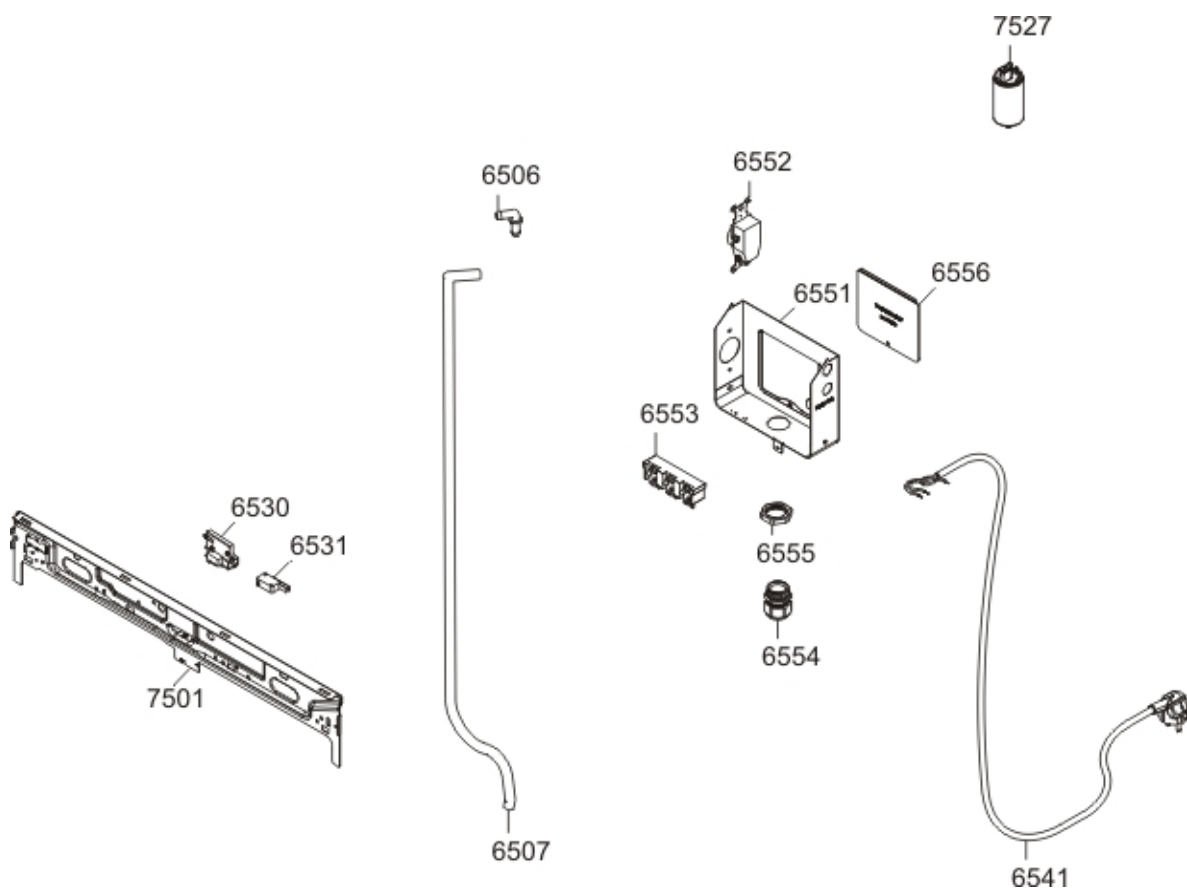

Position	Ident	Spare part description	Quantity	Validity	Extra ID
6506	414531	SUPPLY HOSE ATTACHMENT	1		
6507	503271	HOSE 9X13X1145 UL4 TD-70	1		
6530	413714	DOOR SWITCH HOLDER WMD-70	1		
6531	437397	DOOR SWITCH METALFLEX	1		
6541	501459	CONNECTING CABLE TD-70 US/CA KPL	1		
6551	345863	HOUSING CONNECTION TD-70 US	1		
6552	345486	SOCKET 20A/240V 60HZ	1		
6553	345623	TERMINAL BLOCK EH-4 USA TD	1		
6554	346455	GROMMET 94793	1		
6555	184864	LOCK NUT PG21	1		
6556	503197	COVER CONNECTION TD-70 US	1		
7501	565041	FRONT PANEL HOLDER WMD-70 F	1		
7527	235418	EMC-FILTER WMD-70	1