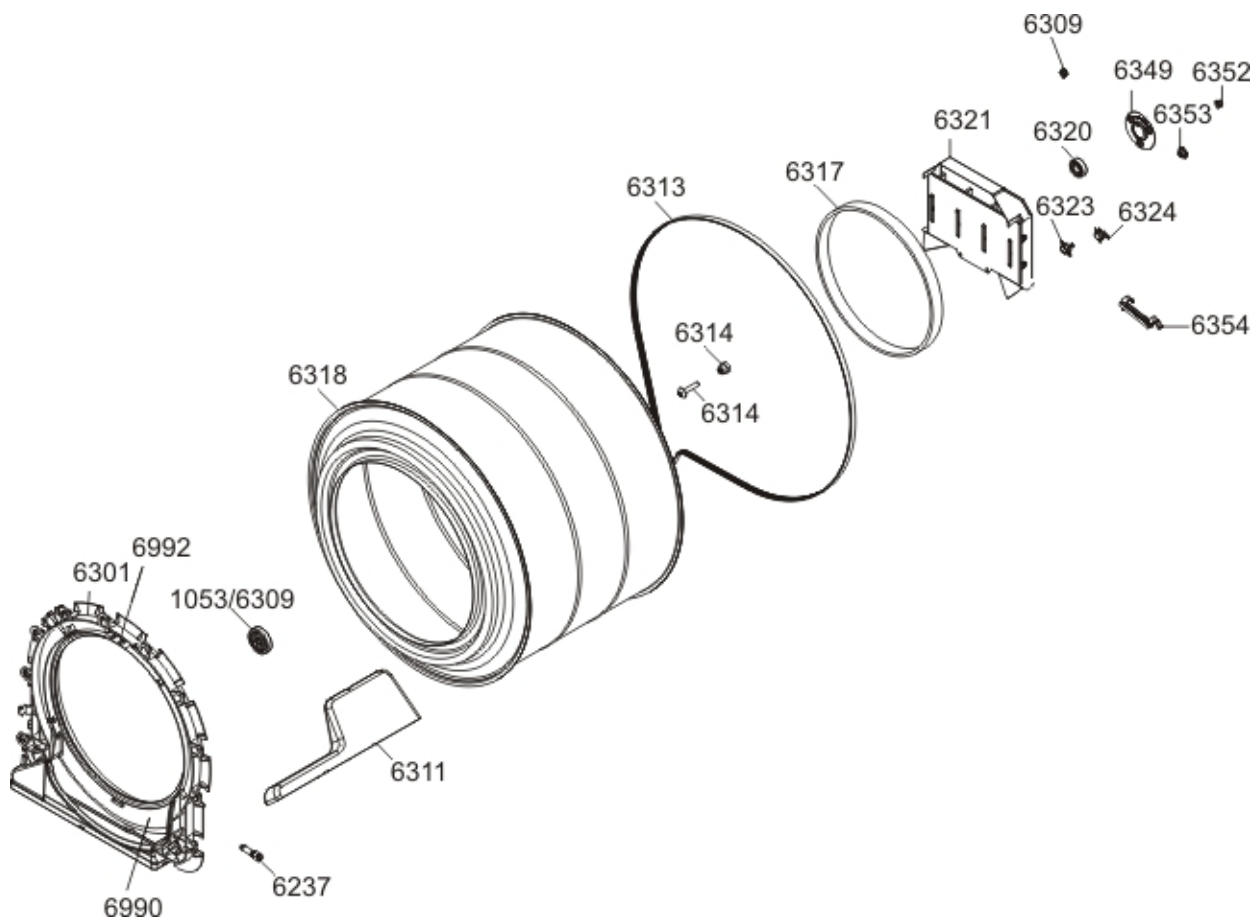

Position	Ident	Spare part description	Quantity	Validity	Extra ID
6237	269227	TEMPERATURE SENSOR TD	2		
6301	489321	AIR DIRECTER TD-80 2502-B ASSY S	1		
6309	273637	SUPPORT WHEEL SP-09	2		
6311	503191	RIB TD-80	2		
6313	562036	BELT POLY-V 7PH 1930 HUTCHINSON	1		
6314	346819	BEARING BUSH TD-70	1		
6317	572729	DRUM GASKET BACK TD-70/16	1		
6318	411207	DRUM TD-70	1		
6320	247808	BEARING SKF 6202-2Z/C3Q66	1		
6321	350364	HEATER 2500W TD-70	1		
6323	350493	THERMOSTAT 110STC TD-70	1		
6324	371555	THERMOSTAT 135DEG MR TD-70 UL	1		
6349	503267	BEARING HOUSING TD-70	1		
6352	347764	NUT 8 M6 FZB	2		
6353	346839	NUT TD-70	1		
6354	414607	HEATER CABLE HOLDER TD-70	1		
6990	440880	SEALING TAPE 5X4X650	1		
6992	347442	LAMP OPENING COVER TD-70	1