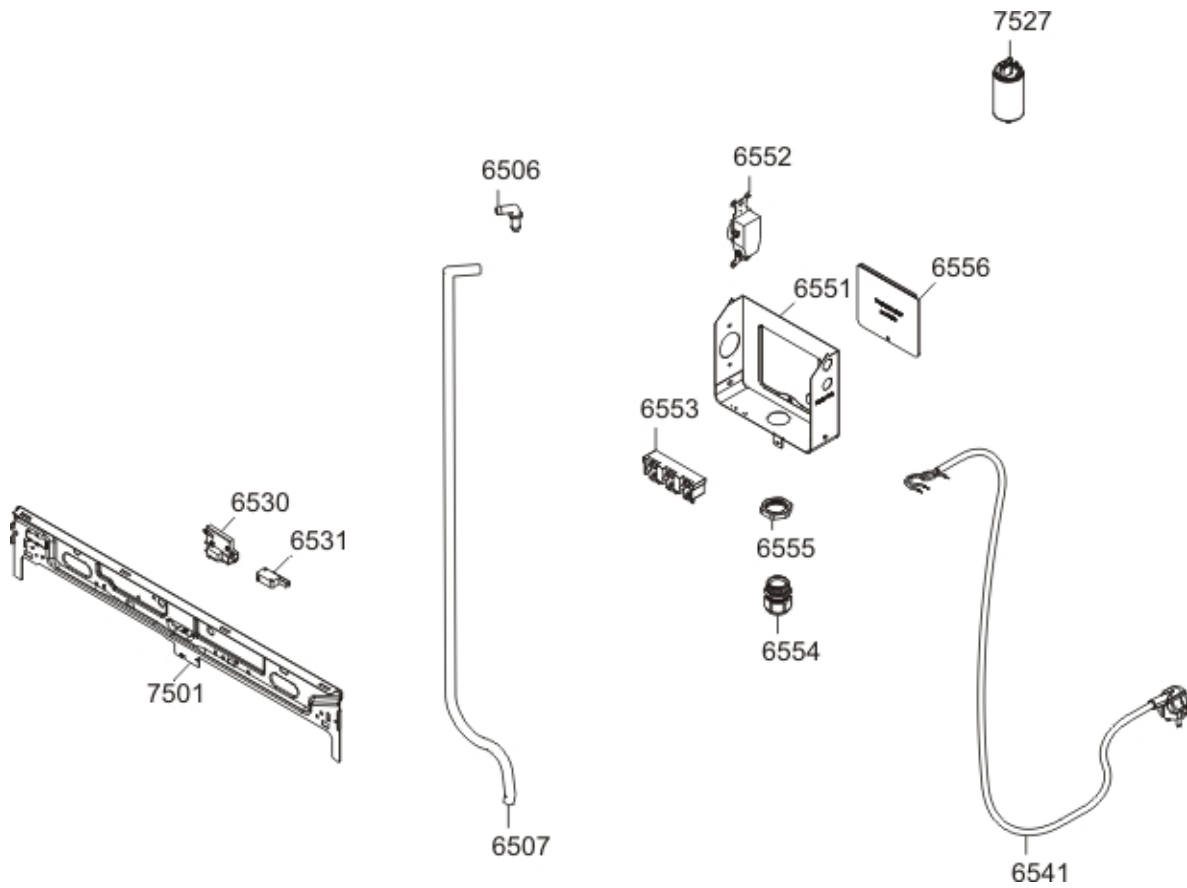

Position	Ident	Spare part description	Quantity	Validity	Extra ID
6506	414531	SUPPLY HOSE ATTACHMENT	1		
6507	503271	HOSE 9X13X1145 UL4 TD-70	1		
6530	413714	DOOR SWITCH HOLDER WMD-70	1		
6531	437397	DOOR SWITCH METALFLEX	1		
6541	415347	CONNECTING CABLE TD-70 US/CA KPL	1		
6551	345863	HOUSING CONNECTION TD-70 US	1		
6552	345486	SOCKET 20A/240V 60HZ	1		
6553	345623	TERMINAL BLOCK EH-4 USA TD	1		
6554	346455	GROMMET 94793	1		
6555	184864	LOCK NUT PG21	1		
6556	503197	COVER CONNECTION TD-70 US	1		
7501	565041	FRONT PANEL HOLDER WMD-70 F	1		
7527	235418	EMC-FILTER WMD-70	1