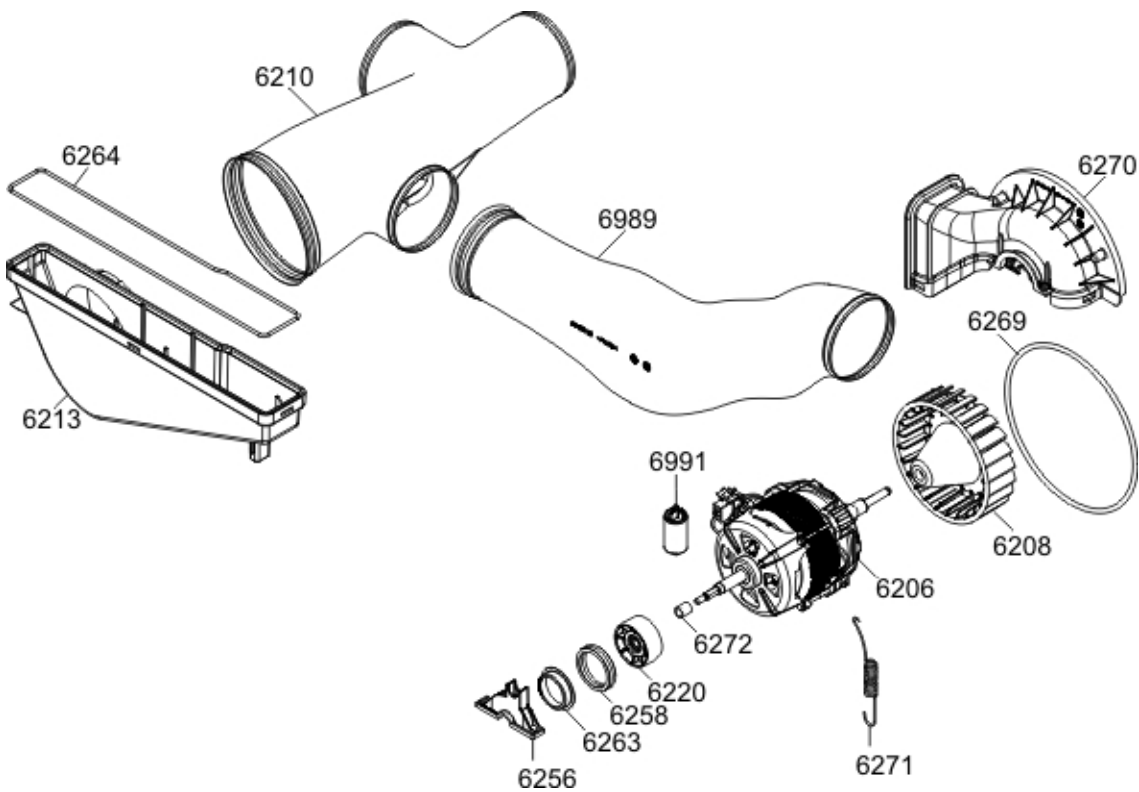

SPARE PARTS LIST

Type TD70.1
Model T754W
Art. No. 461619

Brand name ASKO
Version 19.03.2014
Service index 01

021901

Position	Ident	Spare part description	Quantity	Validity	Extra ID
6112	349748	FRONT PANEL TD-70 LA070	1		
6117	261953	DOOR LATCH BK070	1		

Position	Ident	Spare part description	Quantity	Validity	Extra ID
6119	503217	BLEND TD-70 BK070	1		
6127	414425	EVEHTING BELLOWS HOSE ACCESSORY UL4	1		
6128	428099	SIEVE COVER TD-70 LA070 UL4	2		
6130	503189	ACCESSORY WMD	2		
6132	413845	FOOT ATTACHMENT TD-70	1		
6134	503277	REAR PANEL D TD-70	1		
6139	422788	BOTTOM TD-70 UL4	1		
6140	414604	FOOT TD-70	4		
6141	503280	PANEL B TD-70 LA070	1		
6142	503279	PANEL A TD-70 LA070	1		
6148	370930	AIR DIRECTER COVER TD-70 BK070	1		
6149	503264	REAR PANEL COVER TD-70	1		
6153	413850	PANEL HOLDER TD-70	4		
6157	461724	SEALING TAPE 5X9X1800	1		
7101	503175	COVER WMD-70 LA070	1		
7107	413707	COVER HOLDER WMD-70	3		
7108	413814	WIRING HARNESS HOLDER WMD-70 UL4	2		

022901

Position	Ident	Spare part description	Quantity	Validity	Extra ID
6206	350356	ELECTROMOTOR STD DA107A40A01 TD-70 60HZ	1		

Position	Ident	Spare part description	Quantity	Validity	Extra ID
6208	464562	FAN PZ G AV TD-70 UL4	1		
6210	422793	CONNECTION TUBE TD-70 UL4	1		
6213	414608	DUCT ATTACHMENT TD-70	1		
6220	347461	BELT PULLEY BE	1		
6256	413847	BEARING FLANGE TD-70	1		
6258	346825	BEARING SHOCK ABSORBER EM TD-70	2		
6263	413848	SLIDE BEARING TD-70	2		
6264	457496	SEALING TAPE 2,75X4X860 TD-70	1		
6269	684440	FAN ORIFICE GASKET TD-70-17	1		
6270	422790	DUCT COVER TD-70 UL4	1		
6271	346776	SPRING EM TD-70	1		
6272	347408	SPACER BUSH TD-70	1		
6989	422794	CONNECTION TUBE D TD-70 UL4	1		
6991	350367	CONDENSER 6UF EM 60HZ	1		