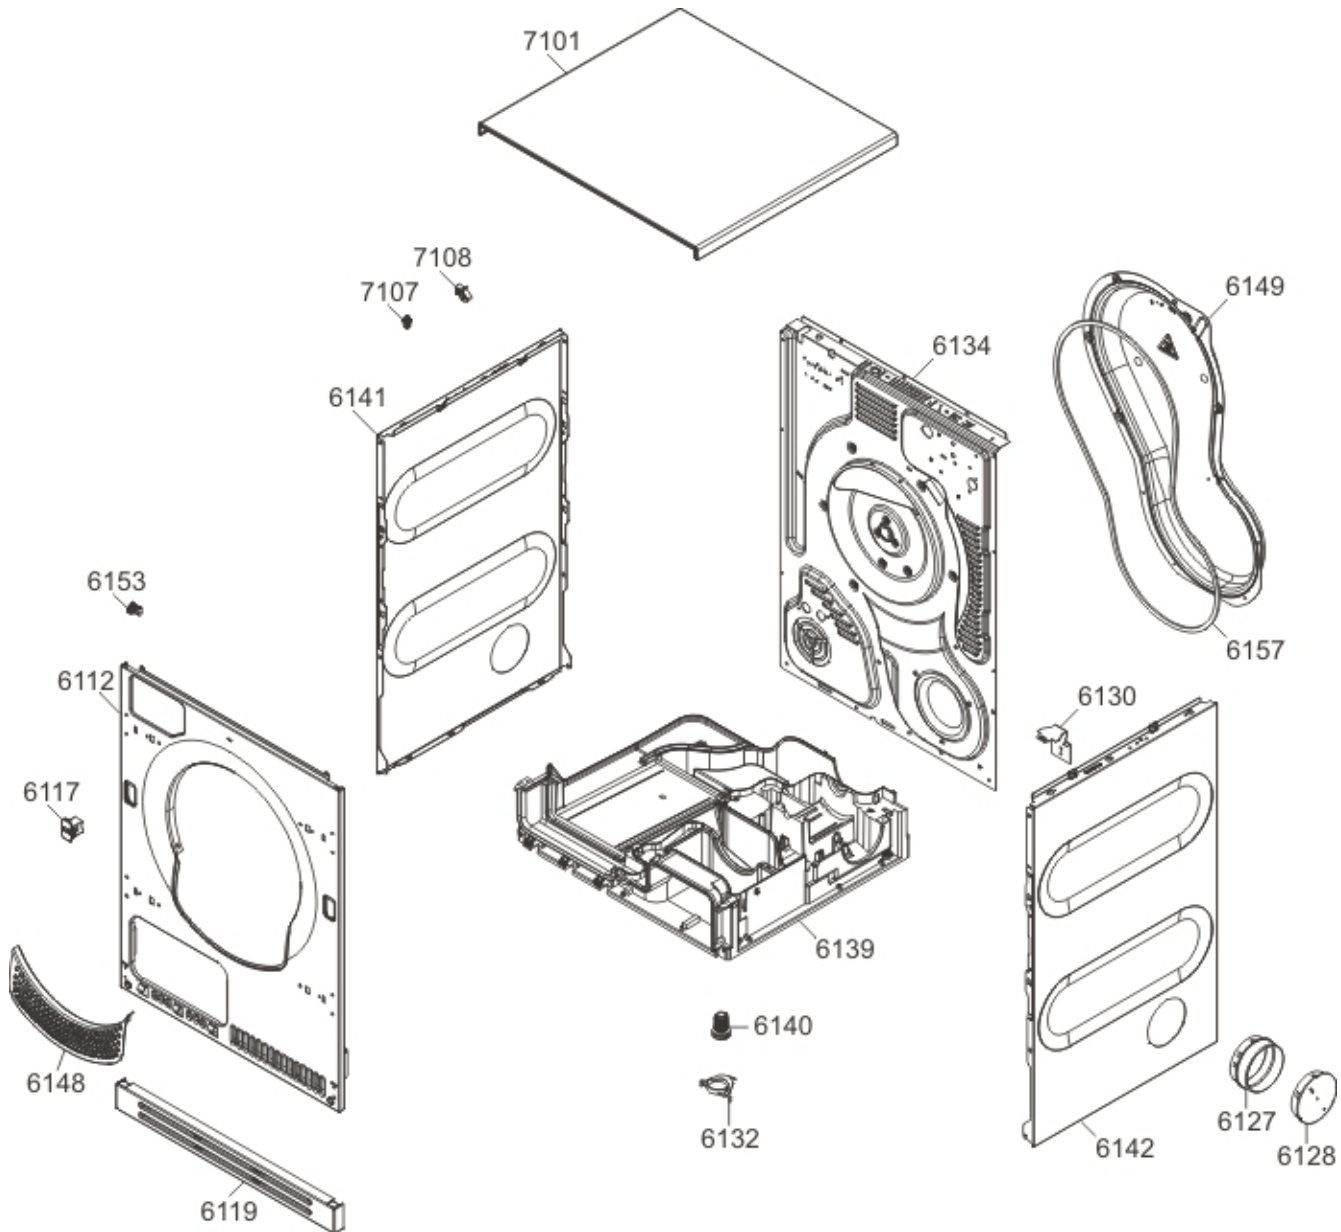

SPARE PARTS LIST

Type TD70.1
Model T754W
Art. No. 461619

Brand name ASKO
Version 19.03.2014
Service index 01

021901

Position	Ident	Spare part description	Quantity	Validity	Extra ID
6112	349748	FRONT PANEL TD-70 LA070	1		
6117	261953	DOOR LATCH BK070	1		

Position	Ident	Spare part description	Quantity	Validity	Extra ID
6119	503217	BLEND TD-70 BK070	1		
6127	414425	EVEHTING BELLOWS HOSE ACCESSORY UL4	1		
6128	428099	SIEVE COVER TD-70 LA070 UL4	2		
6130	503189	ACCESSORY WMD	2		
6132	413845	FOOT ATTACHMENT TD-70	1		
6134	503277	REAR PANEL D TD-70	1		
6139	422788	BOTTOM TD-70 UL4	1		
6140	414604	FOOT TD-70	4		
6141	503280	PANEL B TD-70 LA070	1		
6142	503279	PANEL A TD-70 LA070	1		
6148	370930	AIR DIRECTER COVER TD-70 BK070	1		
6149	503264	REAR PANEL COVER TD-70	1		
6153	413850	PANEL HOLDER TD-70	4		
6157	461724	SEALING TAPE 5X9X1800	1		
7101	503175	COVER WMD-70 LA070	1		
7107	413707	COVER HOLDER WMD-70	3		
7108	413814	WIRING HARNESS HOLDER WMD-70 UL4	2		

022901

Position	Ident	Spare part description	Quantity	Validity	Extra ID
6206	350356	ELECTROMOTOR STD DA107A40A01 TD-70 60HZ	1		

Position	Ident	Spare part description	Quantity	Validity	Extra ID
6208	464562	FAN PZ G AV TD-70 UL4	1		
6210	422793	CONNECTION TUBE TD-70 UL4	1		
6213	414608	DUCT ATTACHMENT TD-70	1		
6220	347461	BELT PULLEY BE	1		
6256	413847	BEARING FLANGE TD-70	1		
6258	346825	BEARING SHOCK ABSORBER EM TD-70	2		
6263	413848	SLIDE BEARING TD-70	2		
6264	457496	SEALING TAPE 2,75X4X860 TD-70	1		
6269	684440	FAN ORIFICE GASKET TD-70-17	1		
6270	422790	DUCT COVER TD-70 UL4	1		
6271	346776	SPRING EM TD-70	1		
6272	347408	SPACER BUSH TD-70	1		
6989	422794	CONNECTION TUBE D TD-70 UL4	1		
6991	350367	CONDENSER 6UF EM 60HZ	1		