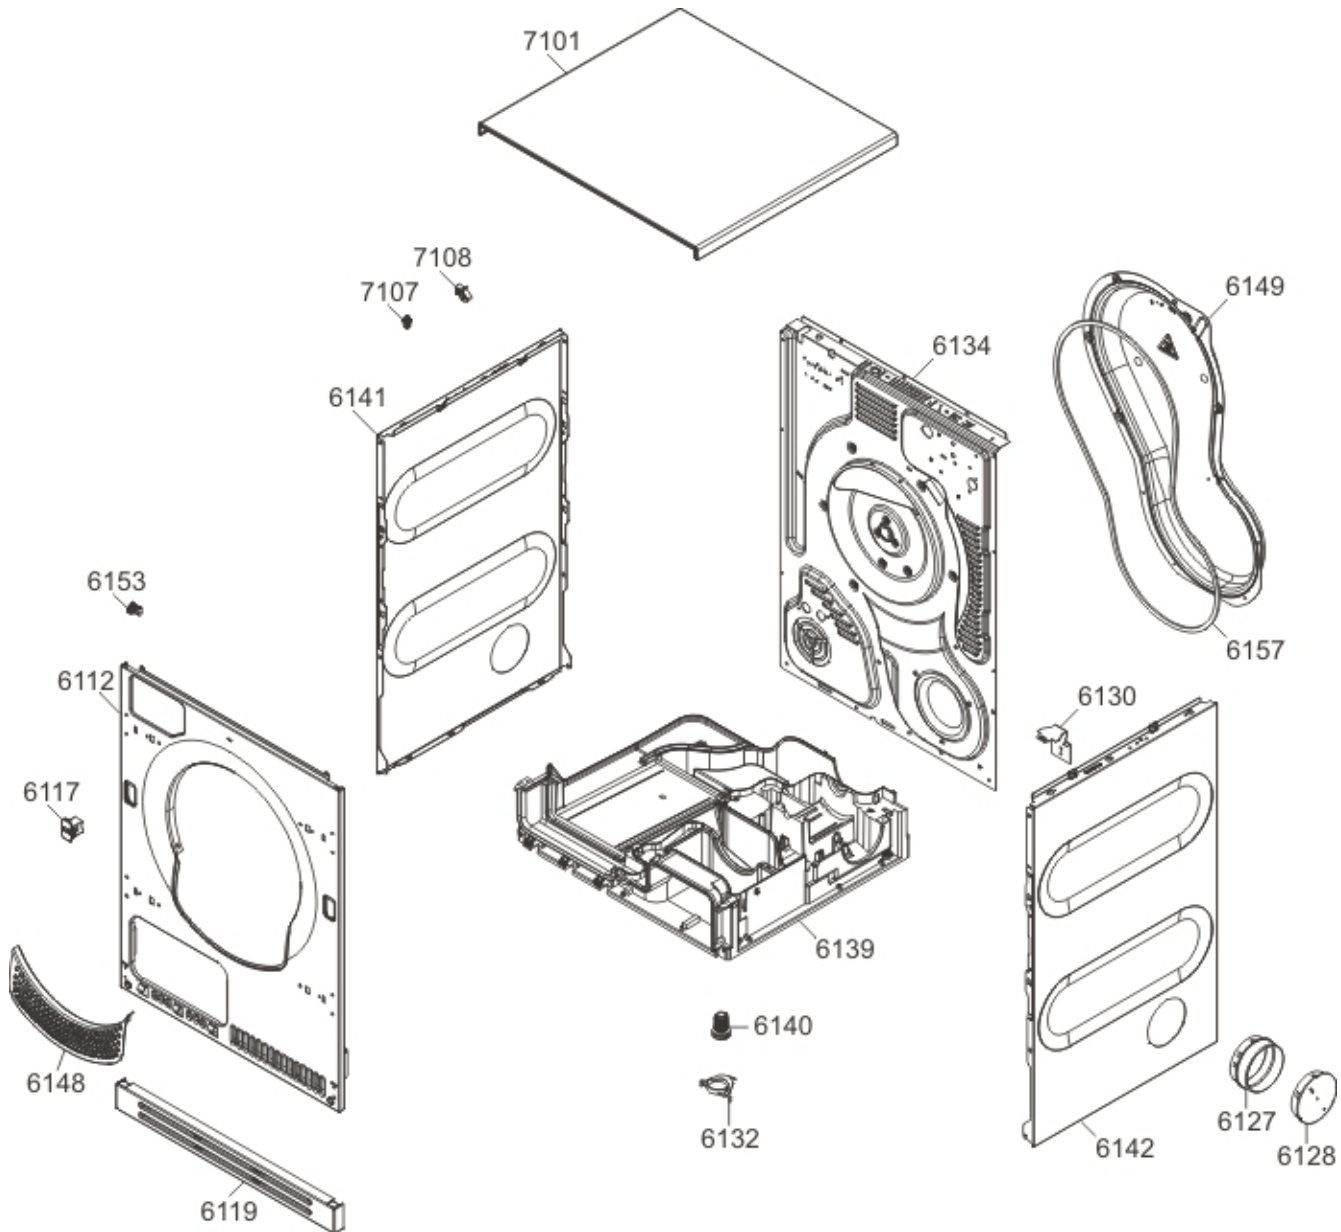

SPARE PARTS LIST

Hisense EUROPE

Date 14.09.2022
Time 00:27:58

Type TD70.1
Model T754WCD
Art. No. 461620

Brand name ASKO
Version 19.03.2014
Service index 01

021901

Position	Ident	Spare part description	Quantity	Validity	Extra ID
6112	349748	FRONT PANEL TD-70 LA070	1		
6117	261953	DOOR LATCH BK070	1		

Position	Ident	Spare part description	Quantity	Validity	Extra ID
6119	503217	BLEND TD-70 BK070	1		
6127	414425	EVEHTING BELLOWS HOSE ACCESSORY UL4	1		
6128	428099	SIEVE COVER TD-70 LA070 UL4	2		
6130	503189	ACCESSORY WMD	2		
6132	413845	FOOT ATTACHMENT TD-70	1		
6134	503277	REAR PANEL D TD-70	1		
6139	422788	BOTTOM TD-70 UL4	1		
6140	414604	FOOT TD-70	4		
6141	503280	PANEL B TD-70 LA070	1		
6142	503279	PANEL A TD-70 LA070	1		
6148	370930	AIR DIRECTER COVER TD-70 BK070	1		
6149	503264	REAR PANEL COVER TD-70	1		
6153	413850	PANEL HOLDER TD-70	4		
6157	461724	SEALING TAPE 5X9X1800	1		
7101	503175	COVER WMD-70 LA070	1		
7107	413707	COVER HOLDER WMD-70	3		
7108	413814	WIRING HARNESS HOLDER WMD-70 UL4	2		

022901

Position	Ident	Spare part description	Quantity	Validity	Extra ID
6206	350356	ELECTROMOTOR STD DA107A40A01 TD-70 60HZ	1		

Position	Ident	Spare part description	Quantity	Validity	Extra ID
6208	464562	FAN PZ G AV TD-70 UL4	1		
6210	422793	CONNECTION TUBE TD-70 UL4	1		
6213	414608	DUCT ATTACHMENT TD-70	1		
6220	347461	BELT PULLEY BE	1		
6256	413847	BEARING FLANGE TD-70	1		
6258	346825	BEARING SHOCK ABSORBER EM TD-70	2		
6263	413848	SLIDE BEARING TD-70	2		
6264	457496	SEALING TAPE 2,75X4X860 TD-70	1		
6269	684440	FAN ORIFICE GASKET TD-70-17	1		
6270	422790	DUCT COVER TD-70 UL4	1		
6271	346776	SPRING EM TD-70	1		
6272	347408	SPACER BUSH TD-70	1		
6989	422794	CONNECTION TUBE D TD-70 UL4	1		
6991	350367	CONDENSER 6UF EM 60HZ	1		