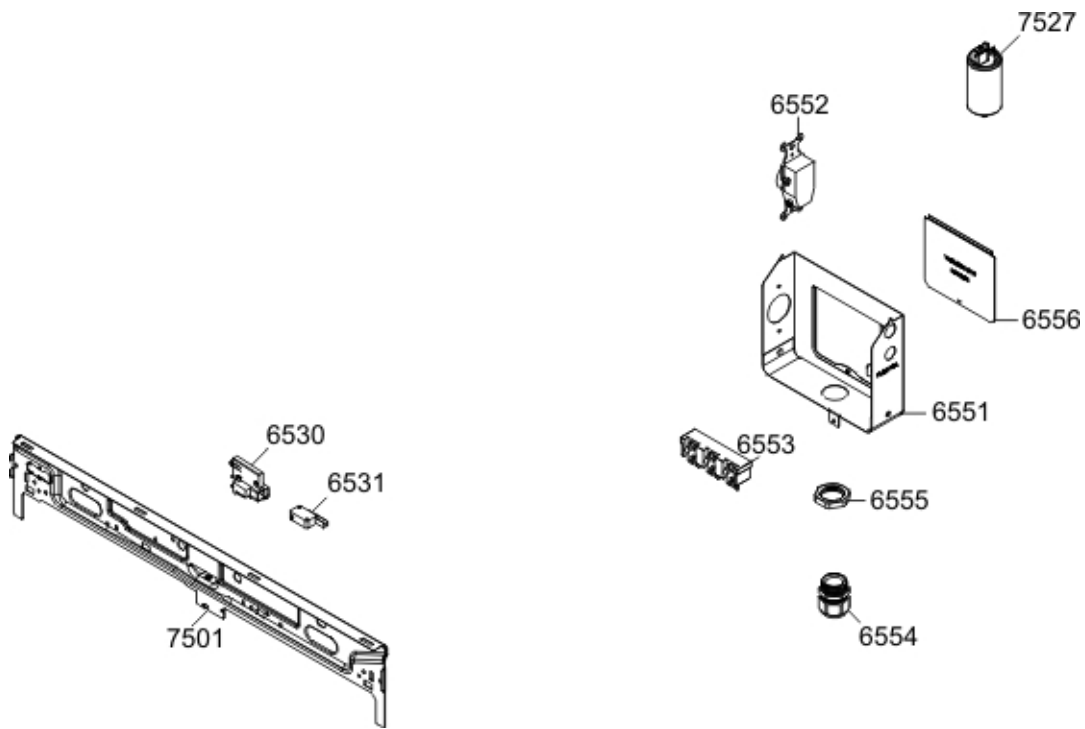

Position	Ident	Spare part description	Quantity	Validity	Extra ID
6530	413714	DOOR SWITCH HOLDER WMD-70	1		
6531	437397	DOOR SWITCH METALFLEX	1		
6541	415347	CONNECTING CABLE TD-70 US/CA KPL	1		
6551	345863	HOUSING CONNECTION TD-70 US	1		
6552	345486	SOCKET 20A/240V 60HZ	1		
6553	345623	TERMINAL BLOCK EH-4 USA TD	1		
6554	346455	GROMMET 94793	1		
6555	184864	LOCK NUT PG21	1		
6556	503197	COVER CONNECTION TD-70 US	1		
7501	565041	FRONT PANEL HOLDER WMD-70 F	1		
7527	235418	EMC-FILTER WMD-70	1