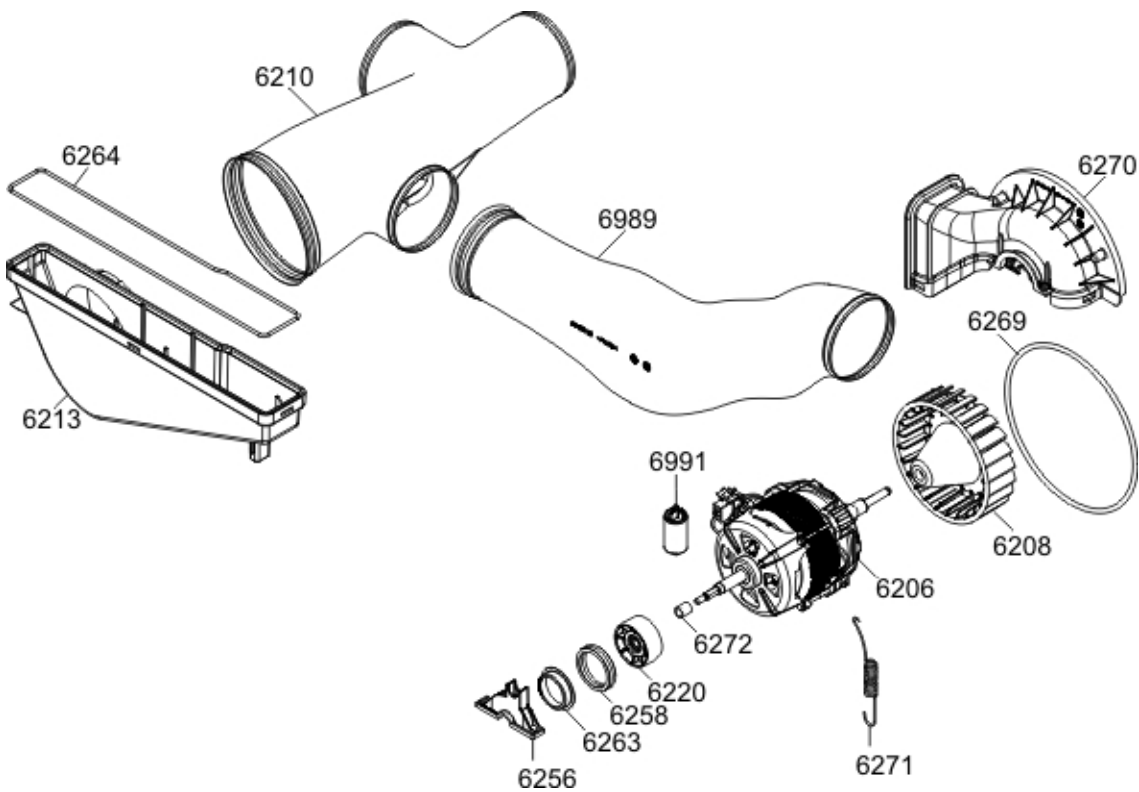

SPARE PARTS LIST

Hisense EUROPE

Date 14.09.2022
Time 00:27:58

Type TD70.1
Model T754WCD
Art. No. 461620

Brand name ASKO
Version 19.03.2014
Service index 01

021901

Position	Ident	Spare part description	Quantity	Validity	Extra ID
6112	349748	FRONT PANEL TD-70 LA070	1		
6117	261953	DOOR LATCH BK070	1		

Position	Ident	Spare part description	Quantity	Validity	Extra ID
6119	503217	BLEND TD-70 BK070	1		
6127	414425	EVEHTING BELLOWS HOSE ACCESSORY UL4	1		
6128	428099	SIEVE COVER TD-70 LA070 UL4	2		
6130	503189	ACCESSORY WMD	2		
6132	413845	FOOT ATTACHMENT TD-70	1		
6134	503277	REAR PANEL D TD-70	1		
6139	422788	BOTTOM TD-70 UL4	1		
6140	414604	FOOT TD-70	4		
6141	503280	PANEL B TD-70 LA070	1		
6142	503279	PANEL A TD-70 LA070	1		
6148	370930	AIR DIRECTER COVER TD-70 BK070	1		
6149	503264	REAR PANEL COVER TD-70	1		
6153	413850	PANEL HOLDER TD-70	4		
6157	461724	SEALING TAPE 5X9X1800	1		
7101	503175	COVER WMD-70 LA070	1		
7107	413707	COVER HOLDER WMD-70	3		
7108	413814	WIRING HARNESS HOLDER WMD-70 UL4	2		

022901

Position	Ident	Spare part description	Quantity	Validity	Extra ID
6206	350356	ELECTROMOTOR STD DA107A40A01 TD-70 60HZ	1		

Position	Ident	Spare part description	Quantity	Validity	Extra ID
6208	464562	FAN PZ G AV TD-70 UL4	1		
6210	422793	CONNECTION TUBE TD-70 UL4	1		
6213	414608	DUCT ATTACHMENT TD-70	1		
6220	347461	BELT PULLEY BE	1		
6256	413847	BEARING FLANGE TD-70	1		
6258	346825	BEARING SHOCK ABSORBER EM TD-70	2		
6263	413848	SLIDE BEARING TD-70	2		
6264	457496	SEALING TAPE 2,75X4X860 TD-70	1		
6269	684440	FAN ORIFICE GASKET TD-70-17	1		
6270	422790	DUCT COVER TD-70 UL4	1		
6271	346776	SPRING EM TD-70	1		
6272	347408	SPACER BUSH TD-70	1		
6989	422794	CONNECTION TUBE D TD-70 UL4	1		
6991	350367	CONDENSER 6UF EM 60HZ	1		