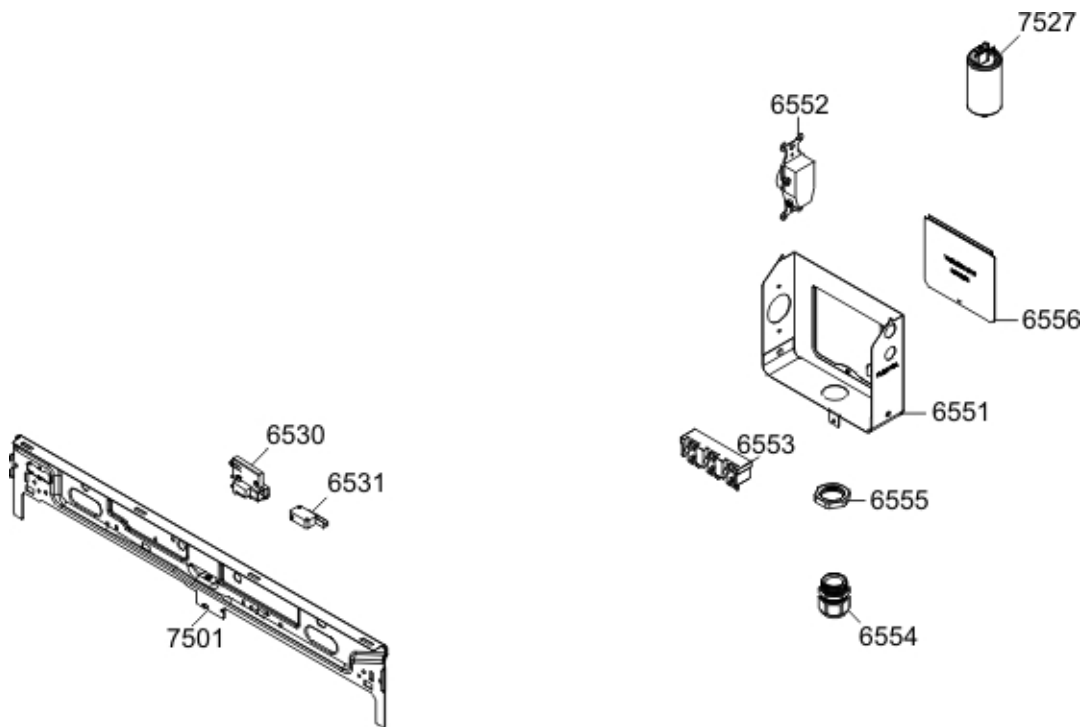

Position	Ident	Spare part description	Quantity	Validity	Extra ID
6530	413714	DOOR SWITCH HOLDER WMD-70	1		
6531	437397	DOOR SWITCH METALFLEX	1		
6541	501459	CONNECTING CABLE TD-70 US/CA KPL	1		
6551	345863	HOUSING CONNECTION TD-70 US	1		
6552	345486	SOCKET 20A/240V 60HZ	1		
6553	345623	TERMINAL BLOCK EH-4 USA TD	1		
6554	346455	GROMMET 94793	1		
6555	184864	LOCK NUT PG21	1		
6556	503197	COVER CONNECTION TD-70 US	1		
7501	565041	FRONT PANEL HOLDER WMD-70 F	1		
7527	235418	EMC-FILTER WMD-70	1