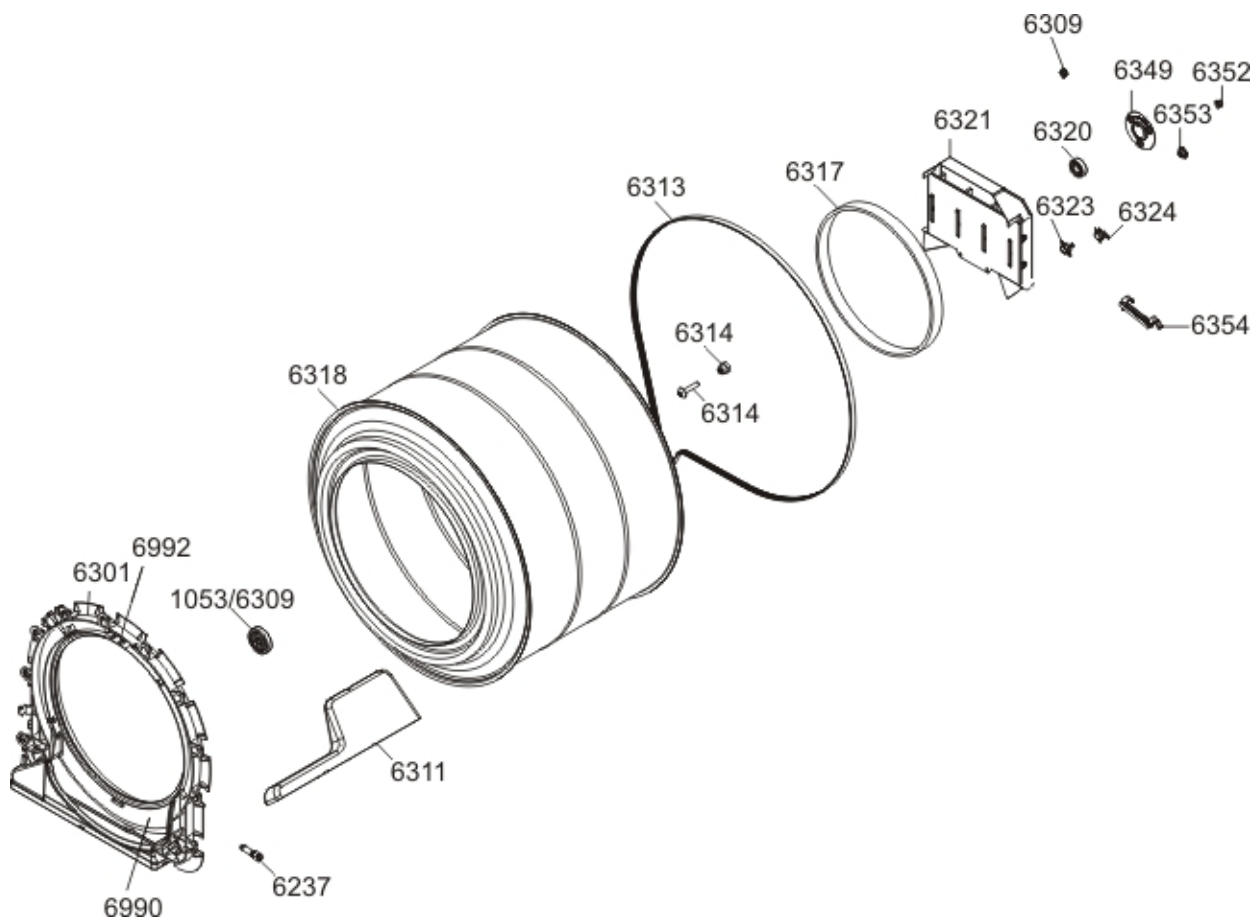

Position	Ident	Spare part description	Quantity	Validity	Extra ID
6237	269227	TEMPERATURE SENSOR TD	1		
6301	489321	AIR DIRECTER TD-80 2502-B ASSY S	1		
6309	273637	SUPPORT WHEEL SP-09	2		
6311	503191	RIB TD-80	2		
6313	562036	BELT POLY-V 7PH 1930 HUTCHINSON	1		
6314	346819	BEARING BUSH TD-70	1		
6317	572729	DRUM GASKET BACK TD-70/16	1		
6318	411207	DRUM TD-70	1		
6320	247808	BEARING SKF 6202-2Z/C3Q66	1		
6321	350362	HEATER 3000W TD-70 UL4	1		
6323	350493	THERMOSTAT 110STC TD-70	1		
6324	371555	THERMOSTAT 135DEG MR TD-70 UL	1		
6349	503267	BEARING HOUSING TD-70	1		
6352	347764	NUT 8 M6 FZB	1		
6353	346839	NUT TD-70	1		
6354	414607	HEATER CABLE HOLDER TD-70	1		
6990	440880	SEALING TAPE 5X4X650	1		
6992	347442	LAMP OPENING COVER TD-70	1