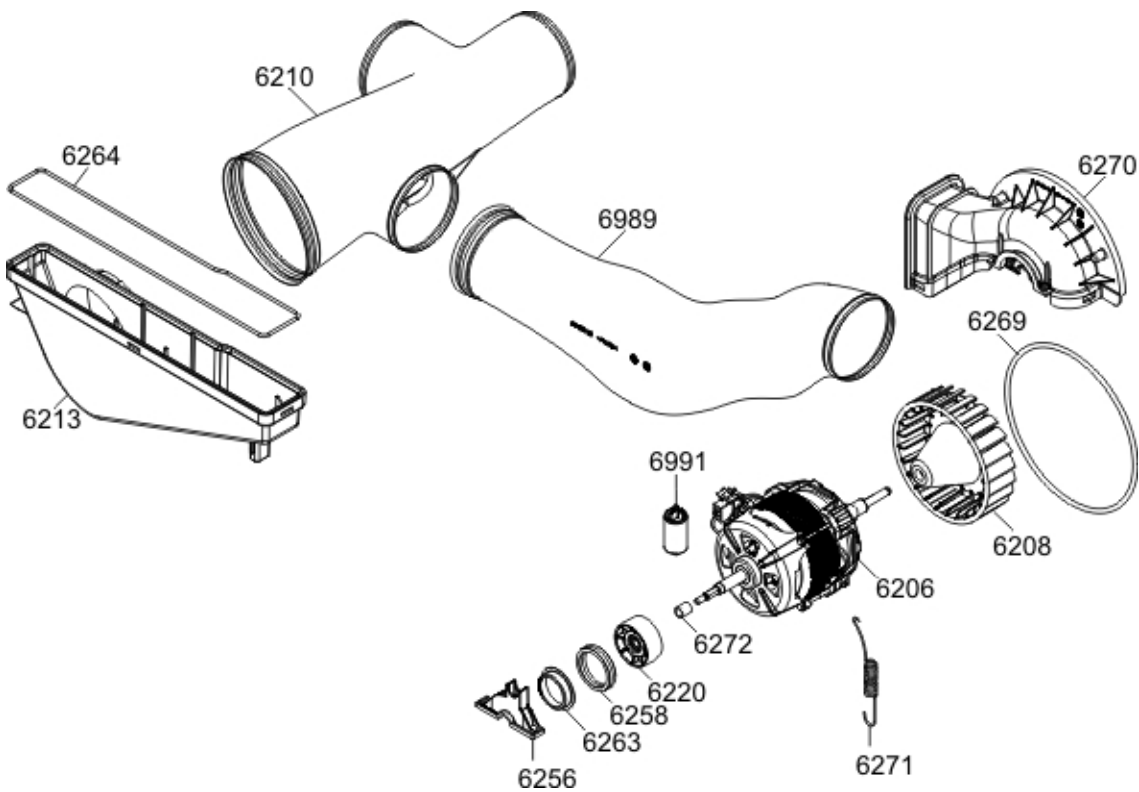

SPARE PARTS LIST

Hisense EUROPE

Date 14.09.2022
Time 00:29:01

Type TD70.1
Model T754T
Art. No. 461621

Brand name ASKO
Version 19.03.2014
Service index 01

021901

Position	Ident	Spare part description	Quantity	Validity	Extra ID
6112	371104	FRONT PANEL TD-70 LA022A	1		
6117	261957	LATCH BK022S5	1		

Position	Ident	Spare part description	Quantity	Validity	Extra ID
6119	414455	COVER TD-70 LA022S5	1		
6127	414425	EVEHTING BELLOWS HOSE ACCESSORY UL4	1		
6128	428100	SIEVE COVER TD-70 LA022A UL4	2		
6130	503189	ACCESSORY WMD	2		
6132	413845	FOOT ATTACHMENT TD-70	1		
6134	503277	REAR PANEL D TD-70	1		
6139	422788	BOTTOM TD-70 UL4	1		
6140	414604	FOOT TD-70	4		
6141	350016	SIDE PANEL B TD-70 LA022A	1		
6142	350006	SIDE PANEL A TD-70 LA022A	1		
6148	414673	AIR DIRECTER COVER TD-70 2502-B	1		
6149	503264	REAR PANEL COVER TD-70	1		
6153	413850	PANEL HOLDER TD-70	4		
6157	461724	SEALING TAPE 5X9X1800	1		
7101	503173	COVER/WORKTOP WMD-70 LA022A	1		
7107	413707	COVER HOLDER WMD-70	3		
7108	413814	WIRING HARNESS HOLDER WMD-70 UL4	2		

022901

Position	Ident	Spare part description	Quantity	Validity	Extra ID
6206	350356	ELECTROMOTOR STD DA107A40A01 TD-70 60HZ	1		

Position	Ident	Spare part description	Quantity	Validity	Extra ID
6208	464562	FAN PZ G AV TD-70 UL4	1		
6210	422793	CONNECTION TUBE TD-70 UL4	1		
6213	414608	DUCT ATTACHMENT TD-70	1		
6220	347461	BELT PULLEY BE	1		
6256	413847	BEARING FLANGE TD-70	1		
6258	346825	BEARING SHOCK ABSORBER EM TD-70	2		
6263	413848	SLIDE BEARING TD-70	2		
6264	457496	SEALING TAPE 2,75X4X860 TD-70	1		
6269	684440	FAN ORIFICE GASKET TD-70-17	1		
6270	422790	DUCT COVER TD-70 UL4	1		
6271	346776	SPRING EM TD-70	1		
6272	347408	SPACER BUSH TD-70	1		
6989	422794	CONNECTION TUBE D TD-70 UL4	1		
6991	350367	CONDENSER 6UF EM 60HZ	1		