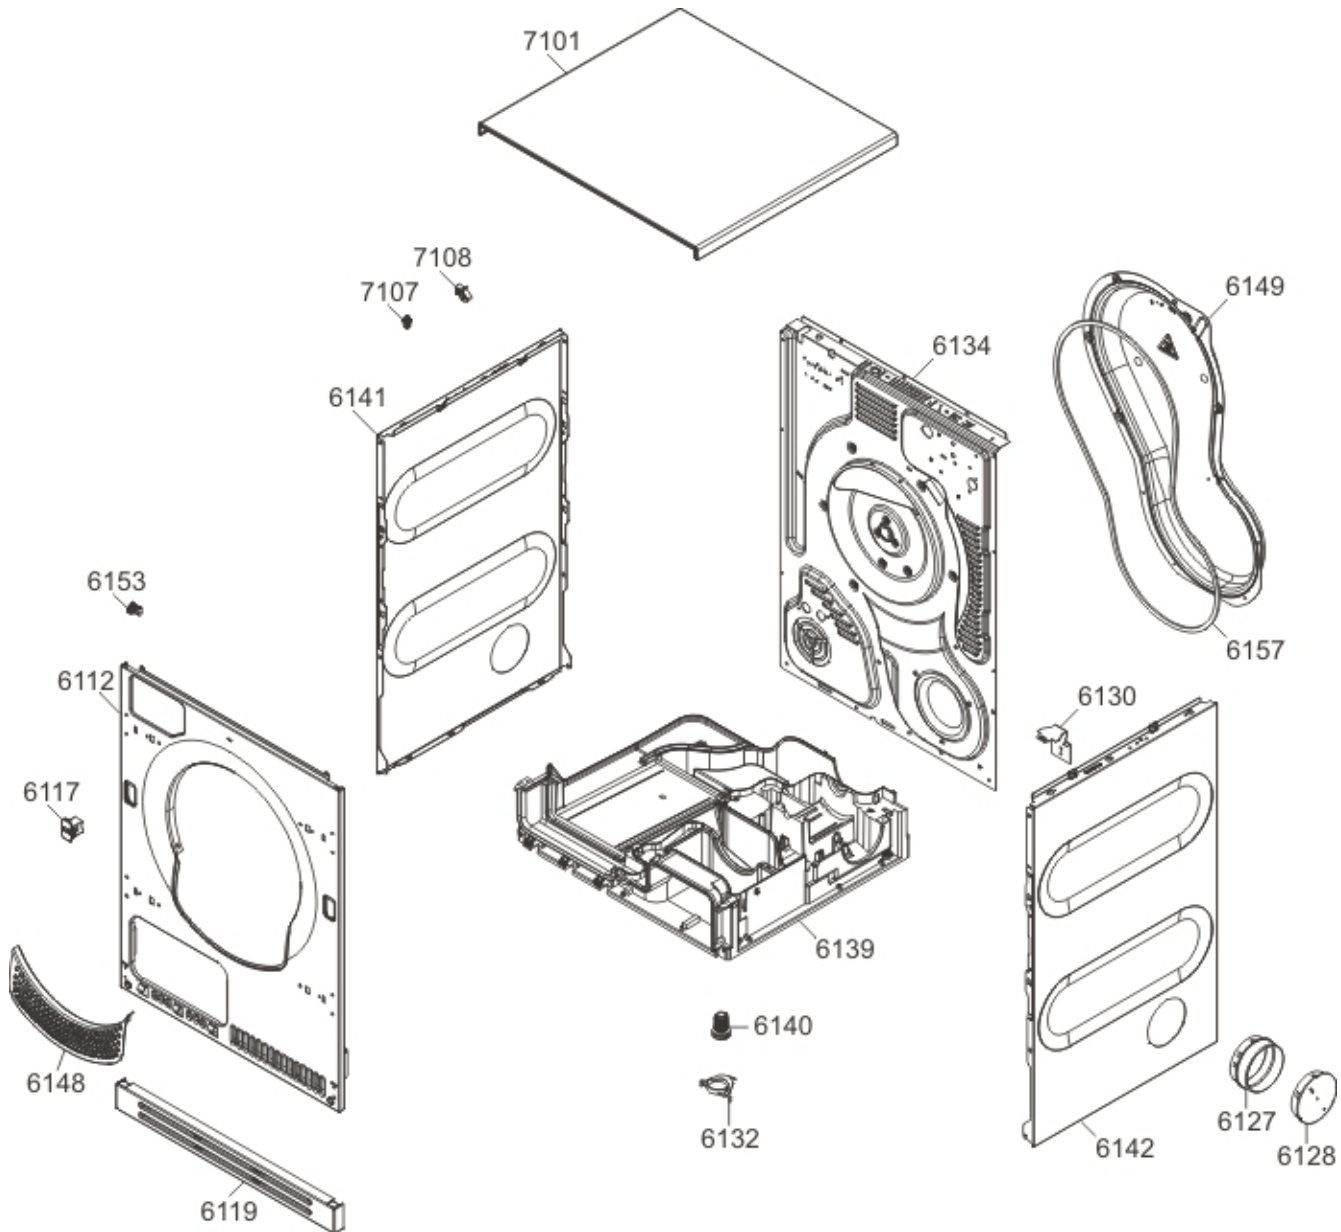

SPARE PARTS LIST

Hisense EUROPE

Date 14.09.2022
Time 00:29:01

Type TD70.1
Model T754T
Art. No. 461621

Brand name ASKO
Version 19.03.2014
Service index 01

021901

Position	Ident	Spare part description	Quantity	Validity	Extra ID
6112	371104	FRONT PANEL TD-70 LA022A	1		
6117	261957	LATCH BK022S5	1		

Position	Ident	Spare part description	Quantity	Validity	Extra ID
6119	414455	COVER TD-70 LA022S5	1		
6127	414425	EVEHTING BELLOWS HOSE ACCESSORY UL4	1		
6128	428100	SIEVE COVER TD-70 LA022A UL4	2		
6130	503189	ACCESSORY WMD	2		
6132	413845	FOOT ATTACHMENT TD-70	1		
6134	503277	REAR PANEL D TD-70	1		
6139	422788	BOTTOM TD-70 UL4	1		
6140	414604	FOOT TD-70	4		
6141	350016	SIDE PANEL B TD-70 LA022A	1		
6142	350006	SIDE PANEL A TD-70 LA022A	1		
6148	414673	AIR DIRECTER COVER TD-70 2502-B	1		
6149	503264	REAR PANEL COVER TD-70	1		
6153	413850	PANEL HOLDER TD-70	4		
6157	461724	SEALING TAPE 5X9X1800	1		
7101	503173	COVER/WORKTOP WMD-70 LA022A	1		
7107	413707	COVER HOLDER WMD-70	3		
7108	413814	WIRING HARNESS HOLDER WMD-70 UL4	2		

022901

Position	Ident	Spare part description	Quantity	Validity	Extra ID
6206	350356	ELECTROMOTOR STD DA107A40A01 TD-70 60HZ	1		

Position	Ident	Spare part description	Quantity	Validity	Extra ID
6208	464562	FAN PZ G AV TD-70 UL4	1		
6210	422793	CONNECTION TUBE TD-70 UL4	1		
6213	414608	DUCT ATTACHMENT TD-70	1		
6220	347461	BELT PULLEY BE	1		
6256	413847	BEARING FLANGE TD-70	1		
6258	346825	BEARING SHOCK ABSORBER EM TD-70	2		
6263	413848	SLIDE BEARING TD-70	2		
6264	457496	SEALING TAPE 2,75X4X860 TD-70	1		
6269	684440	FAN ORIFICE GASKET TD-70-17	1		
6270	422790	DUCT COVER TD-70 UL4	1		
6271	346776	SPRING EM TD-70	1		
6272	347408	SPACER BUSH TD-70	1		
6989	422794	CONNECTION TUBE D TD-70 UL4	1		
6991	350367	CONDENSER 6UF EM 60HZ	1		