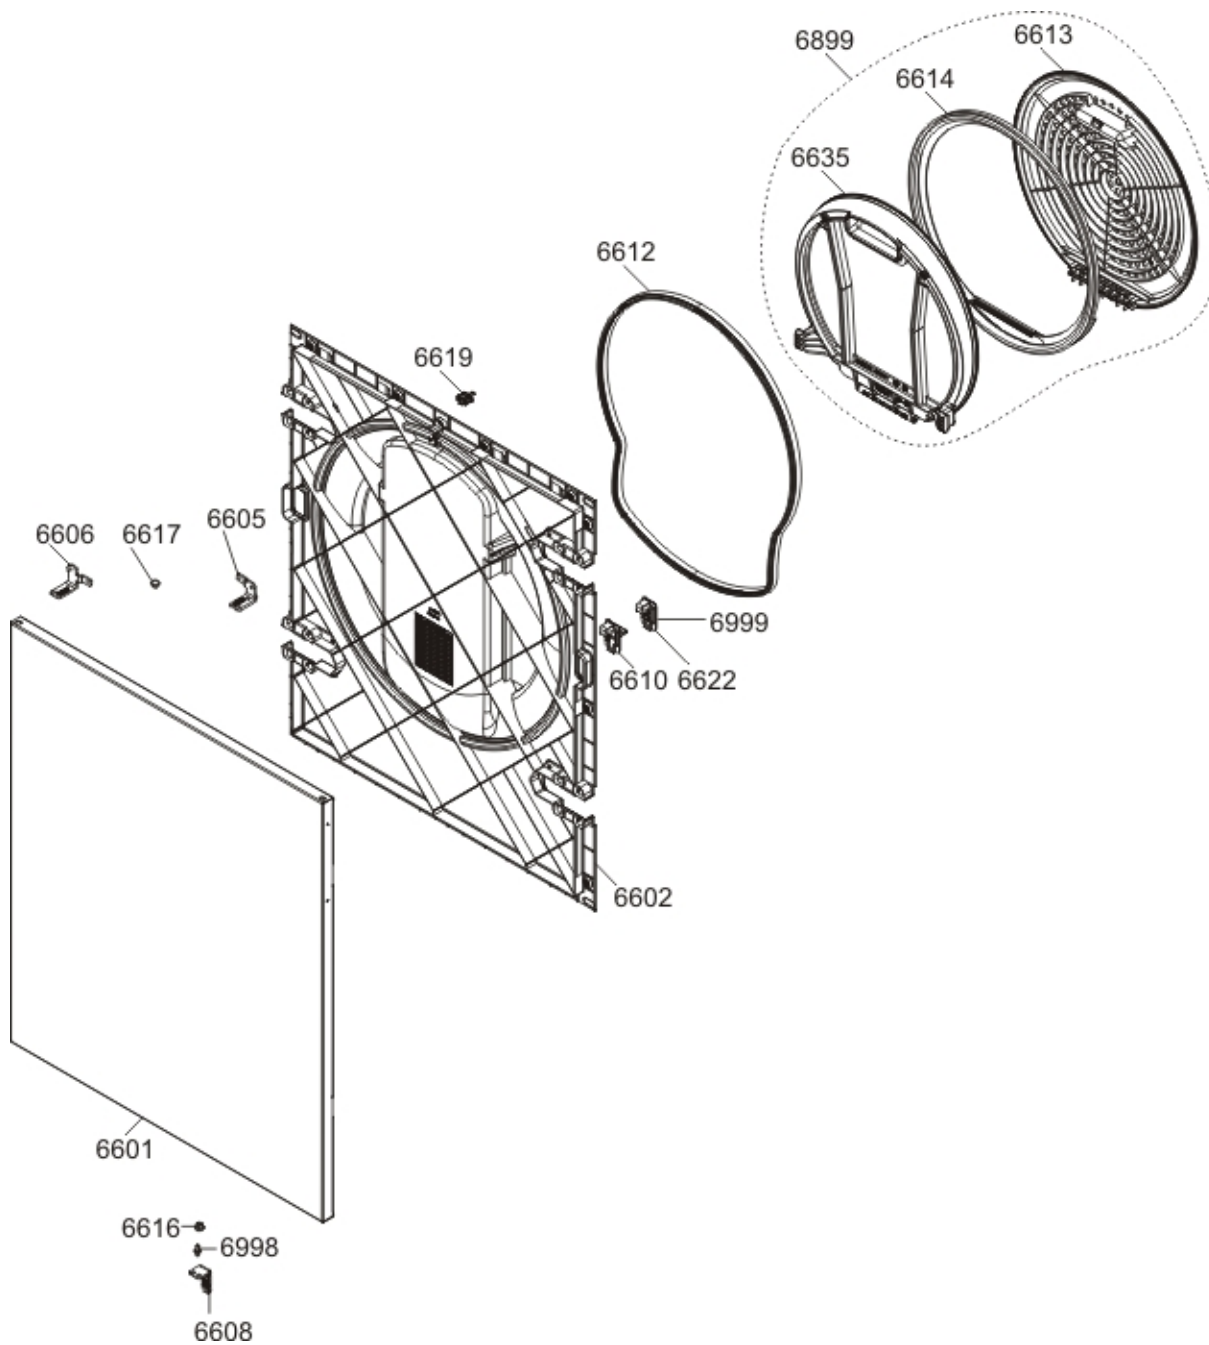

Position	Ident	Spare part description	Quantity	Validity	Extra ID
0146	450071	BEARING C&U 6001 2Z	1		
0262	427834	FLANGE WITH SHAFT TD-70/80	1		
0588	149578	BEARING HOUSING SP NG SERVIS	1		
0591	374280	DRUM GASKET-REAR SP	1		
1053	273637	SUPPORT WHEEL SP-09	2		
6237	269227	TEMPERATURE SENSOR TD	1		
6301	489321	AIR DIRECTER TD-80 2502-B ASSY S	1		
6306	346963	LAMP LED TD-70	1		
6311	503191	RIB TD-80	2		
6313	427050	BELT 9RB/1930 TD-80	1		
6321	427055	HEATER 3000W 1F TD-80	1		
6323	350493	THERMOSTAT 110STC TD-70	1		
6324	371555	THERMOSTAT 135DEG MR TD-70 UL	1		
6354	414607	HEATER CABLE HOLDER TD-70	2		
6937	427002	DRUM TD-80 KPL	1		
6990	440880	SEALING TAPE 5X4X650	1		

Position	Ident	Spare part description	Quantity	Validity	Extra ID
6992	347442	LAMP OPENING COVER TD-70	1		

024909

Position	Ident	Spare part description	Quantity	Validity	Extra ID
6401	442232	FRONT PANEL T884XL TD-80.2 BE US SIGN	1		
6430	427046	CONTROL UNIT 80.2 US	1		
6980	417335	CONTROL KNOB WMD-70.2 BK070 UL4	1		
6985	414588	DISPLAY PLATE WMD-70.2	1		
6988	500568	LOGO ASKO A S NCS6502-B	1		
7402	266986	GASKET D3,1X570	1		
7411	414675	KEY START/STOP WMD-70.2	1		
7413	413713	KEY ON/OFF WMD-70.2	1		
7440	268790	FOIL DECORATIVE TD-70.2	1		
7443	414563	KEY SUPPORT 8/1 0502-B WMD-70	1		

Position	Ident	Spare part description	Quantity	Validity	Extra ID
6530	413714	DOOR SWITCH HOLDER WMD-70	1		
6531	437397	DOOR SWITCH METALFLEX	1		
6551	439249	HOUSING CONNECTION TD-80 US	1		
6552	345486	SOCKET 20A/240V 60HZ	1		
6553	345623	TERMINAL BLOCK EH-4 USA TD	1		
6554	346455	GROMMET 94793	1		
6555	184864	LOCK NUT PG21	1		
6556	503197	COVER CONNECTION TD-70 US	1		
6917	427962	GROMMET BOX COVER TD-80 UL	1		
7501	565041	FRONT PANEL HOLDER WMD-70 F	1		
7527	235418	EMC-FILTER WMD-70	1		