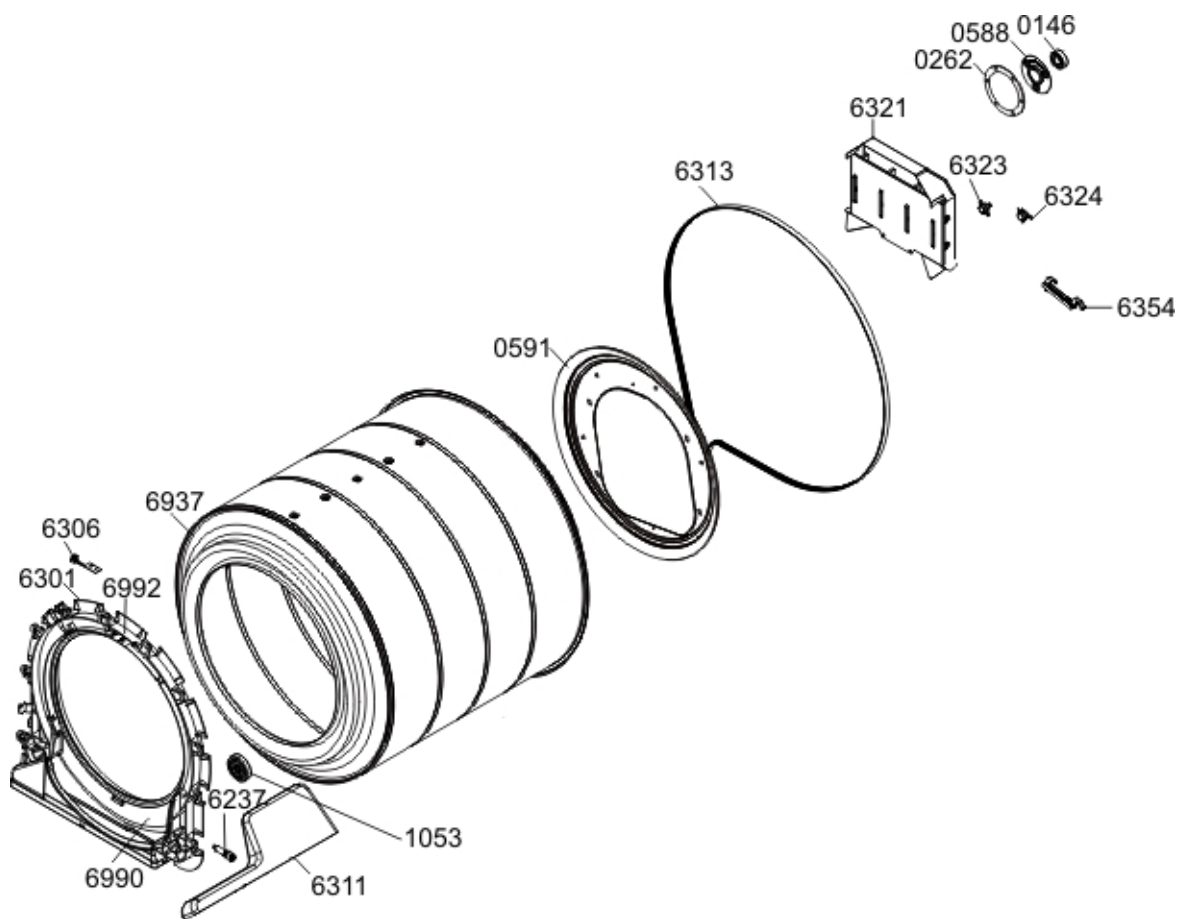

SPARE PARTS LIST

Hisense EUROPE

Date 14.09.2022
Time 00:16:07

Type TD80.2
Model T884XL
Art. No. 461609

Brand name ASKO
Version 01.07.2014
Service index 01

021910

Position	Ident	Spare part description	Quantity	Validity	Extra ID
----------	-------	------------------------	----------	----------	----------

Position	Ident	Spare part description	Quantity	Validity	Extra ID
0256	619601	FOOT ACCESSORY SP KPL AW012	2		
0572	453903	BOTTOM SP/O TD-80 ZN F ASSY	1		
6112	426964	FRONT PANEL TD-80 LA070	1		
6117	261953	DOOR LATCH BK070	1		
6119	503217	BLEND TD-70 BK070	1		
6127	414425	EVEHTING BELLOWS HOSE ACCESSORY UL4	1		
6128	554201	SIEVE COVER LA070 UL4	2		
6129	246653	EXHAUST HOSE D102 L3000	1		
6134	427630	REAR PANEL CEG TD-80	1		
6140	434964	FOOT TD-70/80 KPL	4		
6141	426962	WALL B TD-80 LA070	1		
6142	426946	WALL A TD-80 LA070	1		
6148	370930	AIR DIRECTER COVER TD-70 BK070	1		
6149	603341	REAR PANEL COVER WITH GASKET SP	1		
6153	413850	PANEL HOLDER TD-70	4		
6914	428347	COVER INSERT BACK PANEL TD-80	1		
6936	427920	REINFORCEMENT PROFILE TD-80	2		
7101	408513	COVER/WORKTOP WMD-80 LA070	1		
7107	413707	COVER HOLDER WMD-70	2		
7108	413814	WIRING HARNESS HOLDER WMD-70 UL4	2		
7113	412257	FRONT PANEL LATCH WM-70 UL4	2		
7927	450808	KIT TIP GUARD ASSY WMD-80	1		

022908

Position	Ident	Spare part description	Quantity	Validity	Extra ID
0257	455561	SPRING OF STRAINER SP-13	1		
1196	431869	HOLDER MOTOR TD-80 UL4	1		
6206	427681	ELECTROMOTOR TD-80 60HZ	1		
6208	465840	FAN PZ G TD-80 UL4	1		
6213	414608	DUCT ATTACHMENT TD-70	1		
6220	347461	BELT PULLEY BE	1		
6258	346825	BEARING SHOCK ABSORBER EM TD-70	2		
6263	413848	SLIDE BEARING TD-70	2		
6264	457496	SEALING TAPE 2,75X4X860 TD-70	1		
6272	347408	SPACER BUSH TD-70	1		
6912	427914	DUCT SUPPORT TD-80	1		
6913	427916	CONNECTION TUBE SUPPORT TD-80	1		
6915	431867	CONNECTION TUBE TD-80 UL4	1		
6916	431868	CONNECTION TUBE HOLDER TD-80 UL4	1		
6989	422794	CONNECTION TUBE D TD-70 UL4	1		
6991	441459	CONDENSER 7UF EM 60HZ	1		