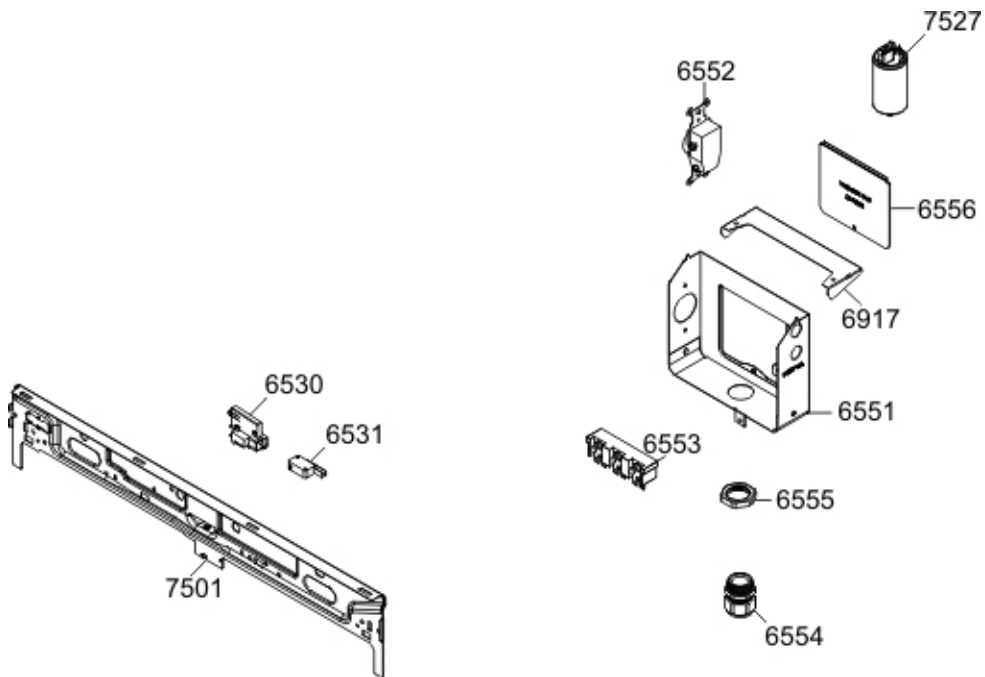

022908

Position	Ident	Spare part description	Quantity	Validity	Extra ID
0257	455561	SPRING OF STRAINER SP-13	1		
1196	431869	HOLDER MOTOR TD-80 UL4	1		
6206	427681	ELECTROMOTOR TD-80 60HZ	1		
6208	465840	FAN PZ G TD-80 UL4	1		
6213	414608	DUCT ATTACHMENT TD-70	1		
6220	347461	BELT PULLEY BE	1		
6258	346825	BEARING SHOCK ABSORBER EM TD-70	2		
6263	413848	SLIDE BEARING TD-70	2		
6264	457496	SEALING TAPE 2,75X4X860 TD-70	1		
6272	347408	SPACER BUSH TD-70	1		
6912	427914	DUCT SUPPORT TD-80	1		
6913	427916	CONNECTION TUBE SUPPORT TD-80	1		
6915	431867	CONNECTION TUBE TD-80 UL4	1		
6916	431868	CONNECTION TUBE HOLDER TD-80 UL4	1		
6989	422794	CONNECTION TUBE D TD-70 UL4	1		
6991	441459	CONDENSER 7UF EM 60HZ	1		

Position	Ident	Spare part description	Quantity	Validity	Extra ID
0146	450071	BEARING C&U 6001 2Z	1		
0262	427834	FLANGE WITH SHAFT TD-70/80	1		
0588	149578	BEARING HOUSING SP NG SERVIS	1		
0591	374280	DRUM GASKET-REAR SP	1		
1053	273637	SUPPORT WHEEL SP-09	2		
6237	269227	TEMPERATURE SENSOR TD	1		
6301	489321	AIR DIRECTER TD-80 2502-B ASSY S	1		
6306	346963	LAMP LED TD-70	1		
6311	503191	RIB TD-80	2		
6313	427050	BELT 9RB/1930 TD-80	1		
6321	427055	HEATER 3000W 1F TD-80	1		
6323	350493	THERMOSTAT 110STC TD-70	1		
6324	371555	THERMOSTAT 135DEG MR TD-70 UL	1		
6354	414607	HEATER CABLE HOLDER TD-70	2		
6937	427002	DRUM TD-80 KPL	1		
6990	440880	SEALING TAPE 5X4X650	1		

Position	Ident	Spare part description	Quantity	Validity	Extra ID
6992	347442	LAMP OPENING COVER TD-70	1		

024909

Position	Ident	Spare part description	Quantity	Validity	Extra ID
6401	442232	FRONT PANEL T884XL TD-80.2 BE US SIGN	1		
6430	427046	CONTROL UNIT 80.2 US	1		
6980	417335	CONTROL KNOB WMD-70.2 BK070 UL4	1		
6985	414588	DISPLAY PLATE WMD-70.2	1		
6988	500568	LOGO ASKO A S NCS6502-B	1		
7402	266986	GASKET D3,1X570	1		
7411	414675	KEY START/STOP WMD-70.2	1		
7413	413713	KEY ON/OFF WMD-70.2	1		
7440	268790	FOIL DECORATIVE TD-70.2	1		
7443	414563	KEY SUPPORT 8/1 0502-B WMD-70	1		