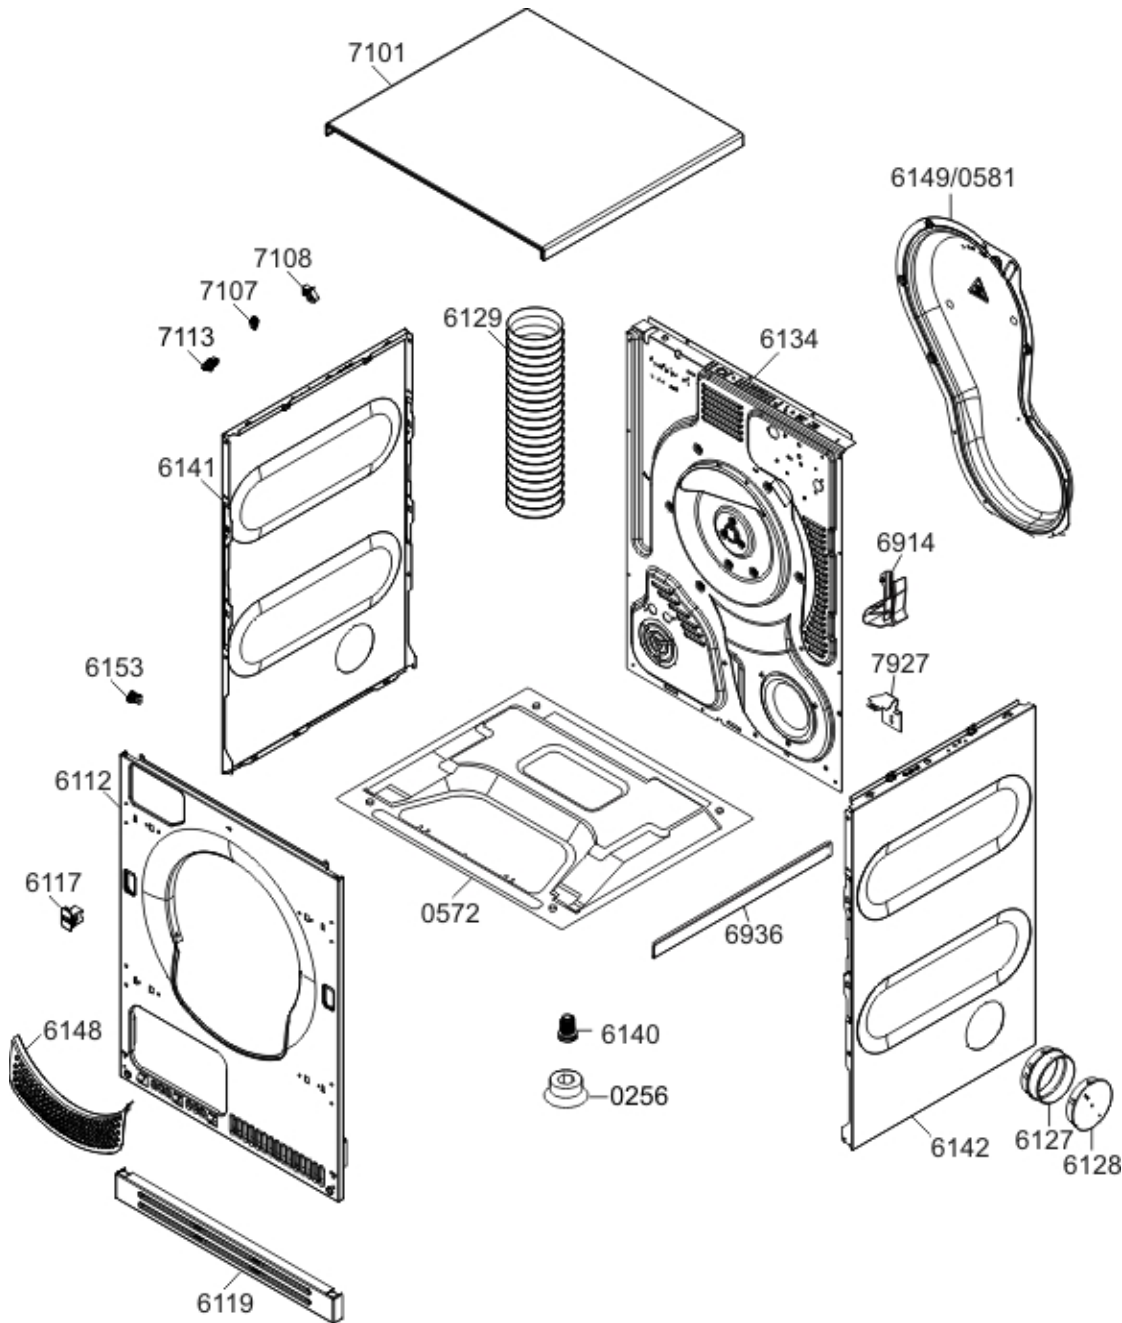

SPARE PARTS LIST

Hisense EUROPE

Date 14.09.2022
Time 00:16:07

Type TD80.2
Model T884XL
Art. No. 461609

Brand name ASKO
Version 01.07.2014
Service index 01

021910

Position	Ident	Spare part description	Quantity	Validity	Extra ID
----------	-------	------------------------	----------	----------	----------

Position	Ident	Spare part description	Quantity	Validity	Extra ID
0256	619601	FOOT ACCESSORY SP KPL AW012	2		
0572	453903	BOTTOM SP/O TD-80 ZN F ASSY	1		
6112	426964	FRONT PANEL TD-80 LA070	1		
6117	261953	DOOR LATCH BK070	1		
6119	503217	BLEND TD-70 BK070	1		
6127	414425	EVEHTING BELLOWS HOSE ACCESSORY UL4	1		
6128	554201	SIEVE COVER LA070 UL4	2		
6129	246653	EXHAUST HOSE D102 L3000	1		
6134	427630	REAR PANEL CEG TD-80	1		
6140	434964	FOOT TD-70/80 KPL	4		
6141	426962	WALL B TD-80 LA070	1		
6142	426946	WALL A TD-80 LA070	1		
6148	370930	AIR DIRECTER COVER TD-70 BK070	1		
6149	603341	REAR PANEL COVER WITH GASKET SP	1		
6153	413850	PANEL HOLDER TD-70	4		
6914	428347	COVER INSERT BACK PANEL TD-80	1		
6936	427920	REINFORCEMENT PROFILE TD-80	2		
7101	408513	COVER/WORKTOP WMD-80 LA070	1		
7107	413707	COVER HOLDER WMD-70	2		
7108	413814	WIRING HARNESS HOLDER WMD-70 UL4	2		
7113	412257	FRONT PANEL LATCH WM-70 UL4	2		
7927	450808	KIT TIP GUARD ASSY WMD-80	1		

022908

Position	Ident	Spare part description	Quantity	Validity	Extra ID
0257	455561	SPRING OF STRAINER SP-13	1		
1196	431869	HOLDER MOTOR TD-80 UL4	1		
6206	427681	ELECTROMOTOR TD-80 60HZ	1		
6208	465840	FAN PZ G TD-80 UL4	1		
6213	414608	DUCT ATTACHMENT TD-70	1		
6220	347461	BELT PULLEY BE	1		
6258	346825	BEARING SHOCK ABSORBER EM TD-70	2		
6263	413848	SLIDE BEARING TD-70	2		
6264	457496	SEALING TAPE 2,75X4X860 TD-70	1		
6272	347408	SPACER BUSH TD-70	1		
6912	427914	DUCT SUPPORT TD-80	1		
6913	427916	CONNECTION TUBE SUPPORT TD-80	1		
6915	431867	CONNECTION TUBE TD-80 UL4	1		
6916	431868	CONNECTION TUBE HOLDER TD-80 UL4	1		
6989	422794	CONNECTION TUBE D TD-70 UL4	1		
6991	441459	CONDENSER 7UF EM 60HZ	1		