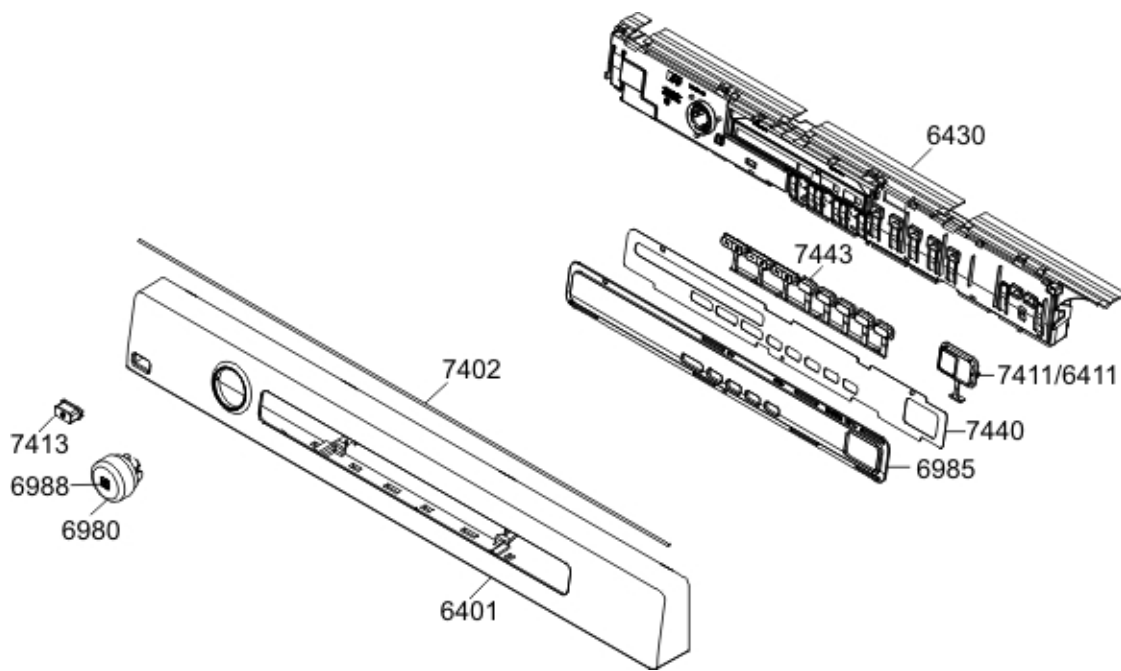

Position	Ident	Spare part description	Quantity	Validity	Extra ID
6992	347442	LAMP OPENING COVER TD-70	1		

024909

Position	Ident	Spare part description	Quantity	Validity	Extra ID
6401	442232	FRONT PANEL T884XL TD-80.2 BE US SIGN	1		
6430	427046	CONTROL UNIT 80.2 US	1		
6980	417335	CONTROL KNOB WMD-70.2 BK070 UL4	1		
6985	414588	DISPLAY PLATE WMD-70.2	1		
6988	500568	LOGO ASKO A S NCS6502-B	1		
7402	266986	GASKET D3,1X570	1		
7411	414675	KEY START/STOP WMD-70.2	1		
7413	413713	KEY ON/OFF WMD-70.2	1		
7440	268790	FOIL DECORATIVE TD-70.2	1		
7443	414563	KEY SUPPORT 8/1 0502-B WMD-70	1