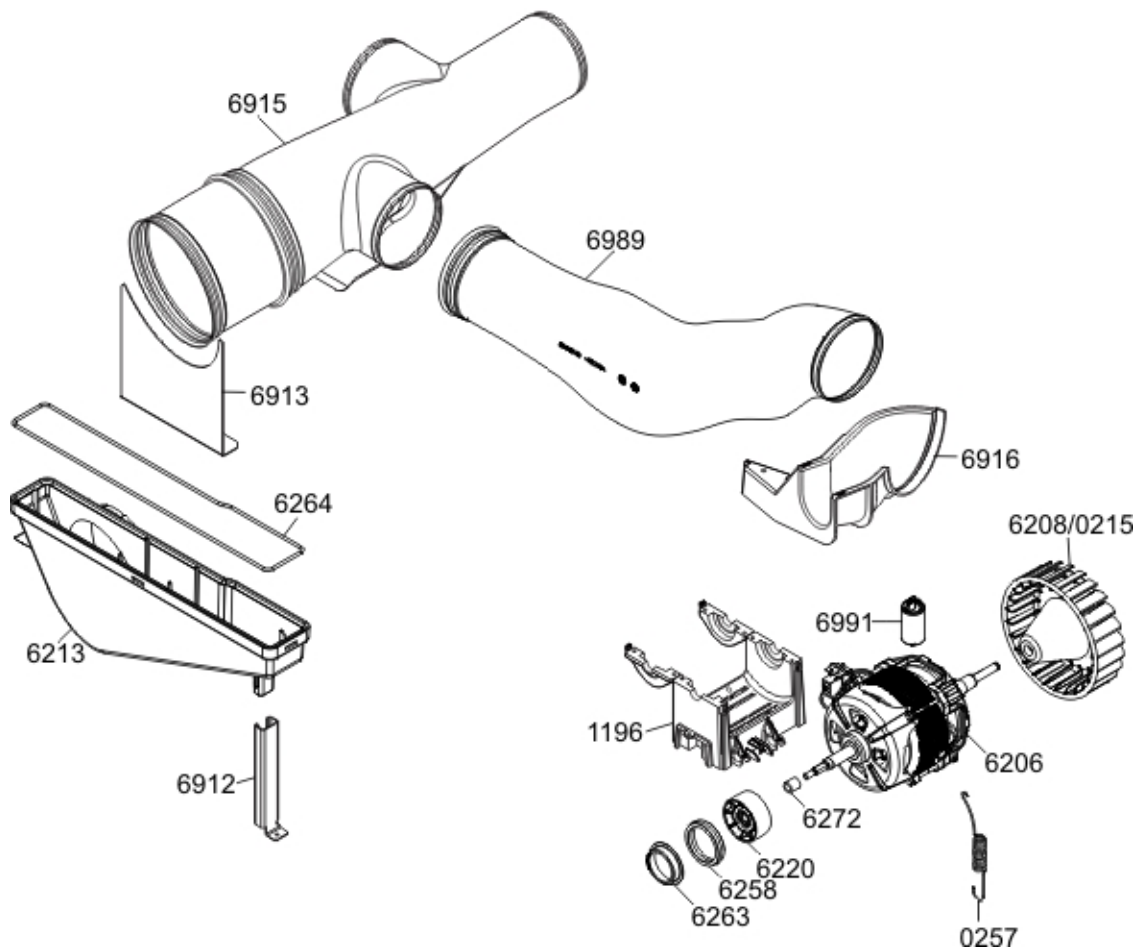

SPARE PARTS LIST

Hisense EUROPE

Date 14.09.2022
Time 00:16:07

Type TD80.2
Model T884XL
Art. No. 461609

Brand name ASKO
Version 01.07.2014
Service index 01

021910

Position	Ident	Spare part description	Quantity	Validity	Extra ID
----------	-------	------------------------	----------	----------	----------

Position	Ident	Spare part description	Quantity	Validity	Extra ID
0256	619601	FOOT ACCESSORY SP KPL AW012	2		
0572	453903	BOTTOM SP/O TD-80 ZN F ASSY	1		
6112	426964	FRONT PANEL TD-80 LA070	1		
6117	261953	DOOR LATCH BK070	1		
6119	503217	BLEND TD-70 BK070	1		
6127	414425	EVEHTING BELLOWS HOSE ACCESSORY UL4	1		
6128	554201	SIEVE COVER LA070 UL4	2		
6129	246653	EXHAUST HOSE D102 L3000	1		
6134	427630	REAR PANEL CEG TD-80	1		
6140	434964	FOOT TD-70/80 KPL	4		
6141	426962	WALL B TD-80 LA070	1		
6142	426946	WALL A TD-80 LA070	1		
6148	370930	AIR DIRECTER COVER TD-70 BK070	1		
6149	603341	REAR PANEL COVER WITH GASKET SP	1		
6153	413850	PANEL HOLDER TD-70	4		
6914	428347	COVER INSERT BACK PANEL TD-80	1		
6936	427920	REINFORCEMENT PROFILE TD-80	2		
7101	408513	COVER/WORKTOP WMD-80 LA070	1		
7107	413707	COVER HOLDER WMD-70	2		
7108	413814	WIRING HARNESS HOLDER WMD-70 UL4	2		
7113	412257	FRONT PANEL LATCH WM-70 UL4	2		
7927	450808	KIT TIP GUARD ASSY WMD-80	1		

022908

Position	Ident	Spare part description	Quantity	Validity	Extra ID
0257	455561	SPRING OF STRAINER SP-13	1		
1196	431869	HOLDER MOTOR TD-80 UL4	1		
6206	427681	ELECTROMOTOR TD-80 60HZ	1		
6208	465840	FAN PZ G TD-80 UL4	1		
6213	414608	DUCT ATTACHMENT TD-70	1		
6220	347461	BELT PULLEY BE	1		
6258	346825	BEARING SHOCK ABSORBER EM TD-70	2		
6263	413848	SLIDE BEARING TD-70	2		
6264	457496	SEALING TAPE 2,75X4X860 TD-70	1		
6272	347408	SPACER BUSH TD-70	1		
6912	427914	DUCT SUPPORT TD-80	1		
6913	427916	CONNECTION TUBE SUPPORT TD-80	1		
6915	431867	CONNECTION TUBE TD-80 UL4	1		
6916	431868	CONNECTION TUBE HOLDER TD-80 UL4	1		
6989	422794	CONNECTION TUBE D TD-70 UL4	1		
6991	441459	CONDENSER 7UF EM 60HZ	1		