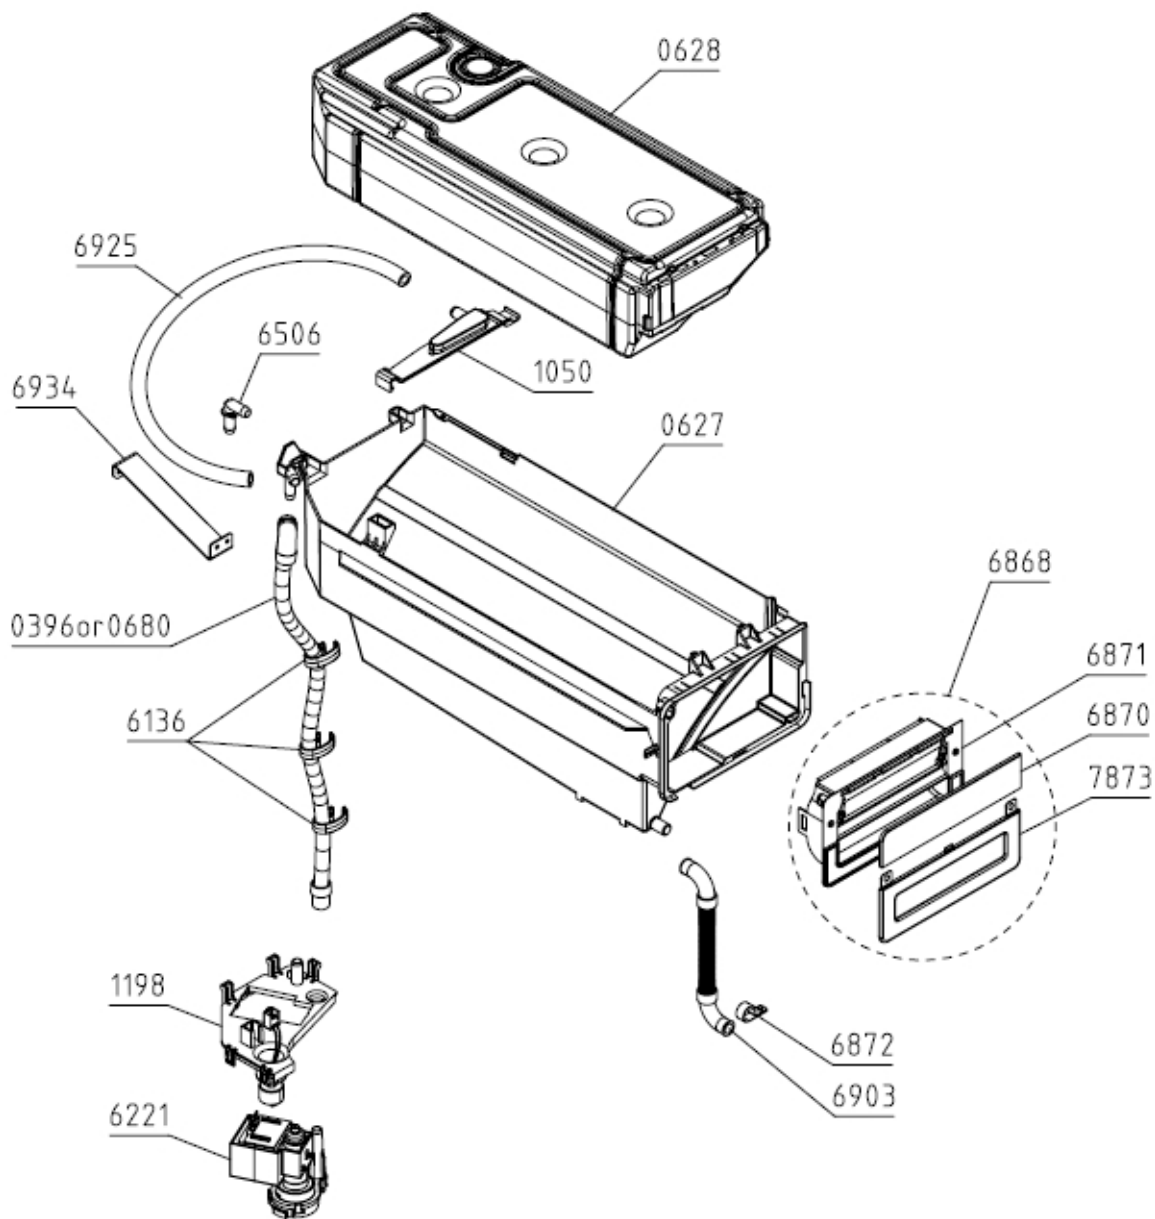

Position	Ident	Spare part description	Quantity	Validity	Extra ID
0396	571410	DISCHARGE HOSE TD-85	1		
0627	580182	VESSEL HOUSING TD-85	1		
0628	557381	VESSEL TD-75/85	1		
1050	273658	VESSEL HOUSING ACCESSORY SP/K-09	1		
1198	564070	FLOATER SP/K-A TD-75 KPL	1		
6136	413849	HOSE HOLDER TD-70	3		
6221	471322	PUMP KPS25-400 60HZ TC TD-80-13	1		
6506	414531	SUPPLY HOSE ATTACHMENT	1		
6868	571881	CONDENSE.CONT.HANDLE HP TD-85.1	1