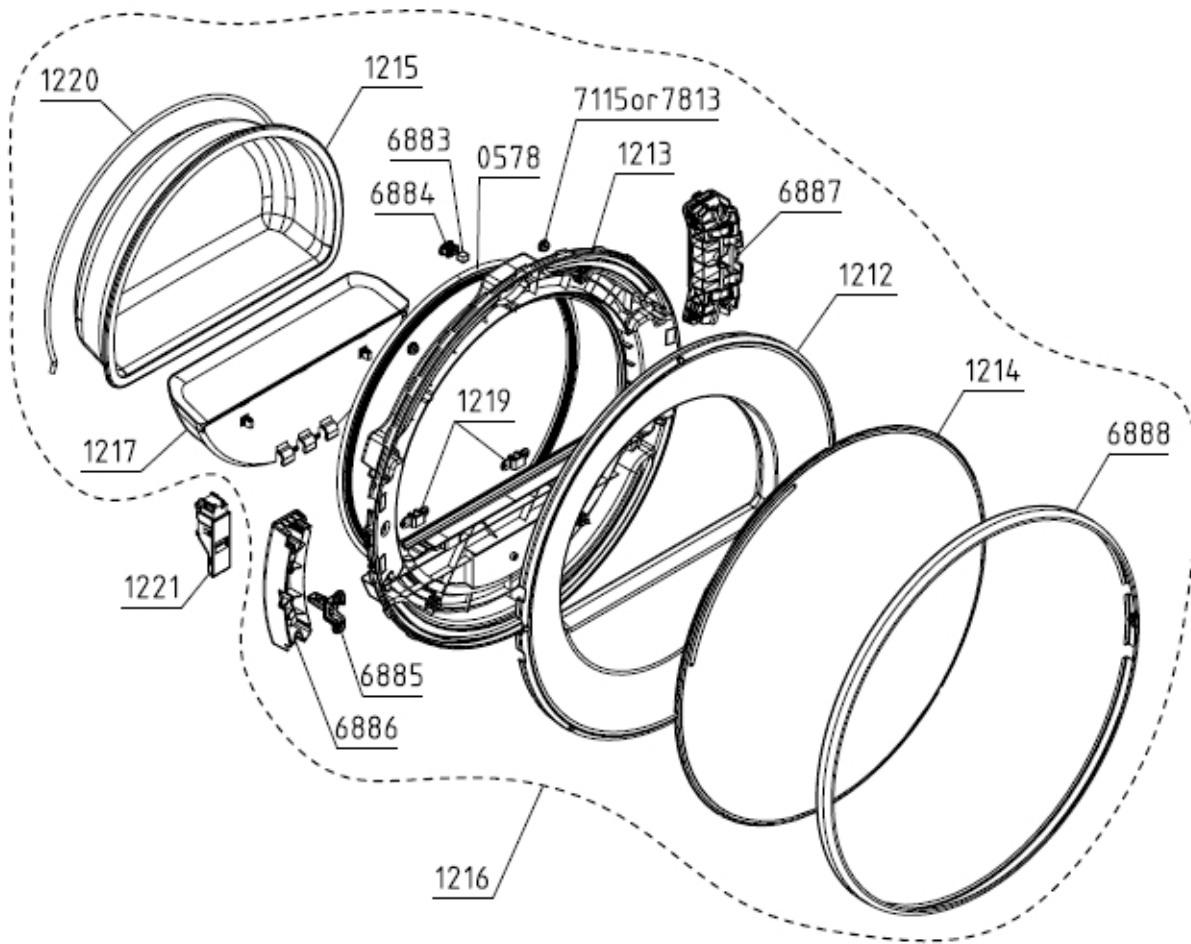

**022731**

Position	Ident	Spare part description	Quantity	Validity	Extra ID
0578	594873	DOOR SEAL SP-15	1		
1212	555921	DOOR FRAME OUTER 070 TD-75/85	1		
1213	636572	DOOR FRAME INTERIOR TD-75/85	1		
1214	555919	DOOR COVER TD-75/85	1		
1215	500113	GLASS DOOR SP-15	1		
1216	561953	DOOR KPL TD-75/85 070	1		
1217	562854	FILTERING UNIT ASSY TD-75/85 070	1		
1219	500143	FILTER UNIT LATCH SP-15	2		
1220	518055	DOOR SEAL SP/P-15	1		
1221	561850	DOOR SWITCH TD-75/85 070	1		
6883	559064	DOOR SWITCH MAGNET TD-75/85	1		
6884	555942	DOOR SWITCH MAGNET HOLDER TD-75/85	1		
6885	555941	DOOR CATCH TD-75/85	1		
6886	555924	DOOR CATCH SEGMENT TD-75/85	1		
6887	563059	DOOR HINGE SEGMENT ASSY TD-75/85	1		
6888	555875	DOOR RING TD-75/85	1		
7813	536180	DOOR HINGE ABSORBER WM-75/85	4		

Position	Ident	Spare part description	Quantity	Validity	Extra ID
0067	562079	BELT POLY-V 9PH 1956 HUTCHINSON	1		
0146	450071	BEARING C&U 6001 2Z	1		
0330	153299	PROTECT CAP SEAL	1		
0410	563709	DRUM TD-85 KPL	1		
0588	581147	BEARING HOUSING SP NG	1		
0591	468945	DRUM GASKET-REAR TEF.SP-14	1		
0614	366233	DRUM GASKET-FRONT SP-10	1		
1013	181018	ELECTRODE SP NG	1		
1045	561959	BRUSH GRAPHITE WITH SUPPORT TD-75/85	1		
1053	273637	SUPPORT WHEEL SP-09	2		
1093	602322	LIGHTING LED TD-75/85 UL	1		
1188	429436	GASKET SP13	1		
1189	456149	GASKET SP-13	1		
6301	681029	AIR DIRECTER TD-75/85 KPL	1		
6311	563716	RIB TD-75/85	2		
6880	561468	NUT WITH TOOTHED FLANGE	1		