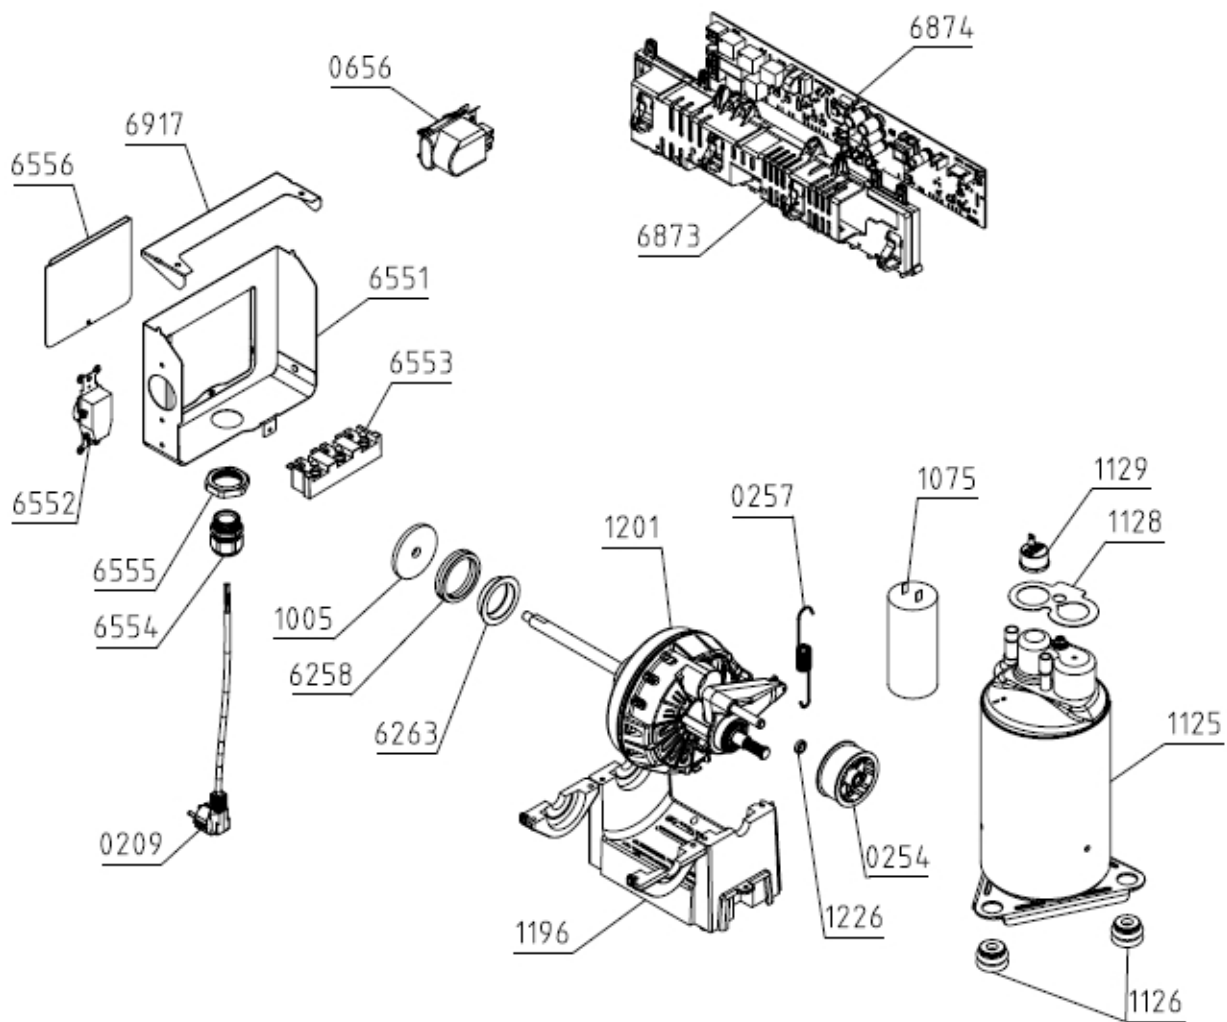

Position	Ident	Spare part description	Quantity	Validity	Extra ID
0067	562079	BELT POLY-V 9PH 1956 HUTCHINSON	1		
0146	450071	BEARING C&U 6001 2Z	1		
0330	153299	PROTECT CAP SEAL	1		
0410	563709	DRUM TD-85 KPL	1		
0588	581147	BEARING HOUSING SP NG	1		
0591	468945	DRUM GASKET-REAR TEF.SP-14	1		
0614	366233	DRUM GASKET-FRONT SP-10	1		
1013	181018	ELECTRODE SP NG	1		
1045	561959	BRUSH GRAPHITE WITH SUPPORT TD-75/85	1		
1053	273637	SUPPORT WHEEL SP-09	2		
1093	602322	LIGHTING LED TD-75/85 UL	1		
1188	429436	GASKET SP13	1		
1189	456149	GASKET SP-13	1		
6301	681029	AIR DIRECTER TD-75/85 KPL	1		
6311	563716	RIB TD-75/85	2		
6880	561468	NUT WITH TOOTHED FLANGE	1		

Position	Ident	Spare part description	Quantity	Validity	Extra ID
6881	559075	GRAPHITE BRUSH SLIDING RING TD-75/85	1		

024730

Position	Ident	Spare part description	Quantity	Validity	Extra ID
----------	-------	------------------------	----------	----------	----------

025740

Position	Ident	Spare part description	Quantity	Validity	Extra ID
0209	709444	CONNECTING CABLE AWG10/4 TD75/85 US/CA	1		
0254	830036	BELT PULLEY WITH BEARING	1		
0257	455561	SPRING OF STRAINER SP-13	1		
0656	670670	RFI-FILTER	1		
1005	161769	GASKET SP-05	1		
1075	460715	POWER CAPACITOR 25UF P2 DUCATI	1		
1125	411479	COMPRESSOR LG EKS094 60HZ SP/K-A-12	1		
1126	403909	SHOCK ABSORBER COMPRESSOR SP/K-A-12	3		
1128	403910	CONNECTION BOX COVER GASKET SP/K	1		
1129	439718	OVERLOAD PROTECTION SP/K-A-12B100	1		
1196	431869	HOLDER MOTOR TD-80 UL4	1		
1201	607557	ELECTROMOTOR BPM TA0203 ASKOLL TD-75/85	1		
1226	561491	SPACER BUSH D12/D8,2X3	1		
6258	346825	BEARING SHOCK ABSORBER EM TD-70	2		
6263	413848	SLIDE BEARING TD-70	1		
6551	562937	HOUSING CONNECTION TD-75/85 US	1		
6552	345486	SOCKET 20A/240V 60HZ	1		