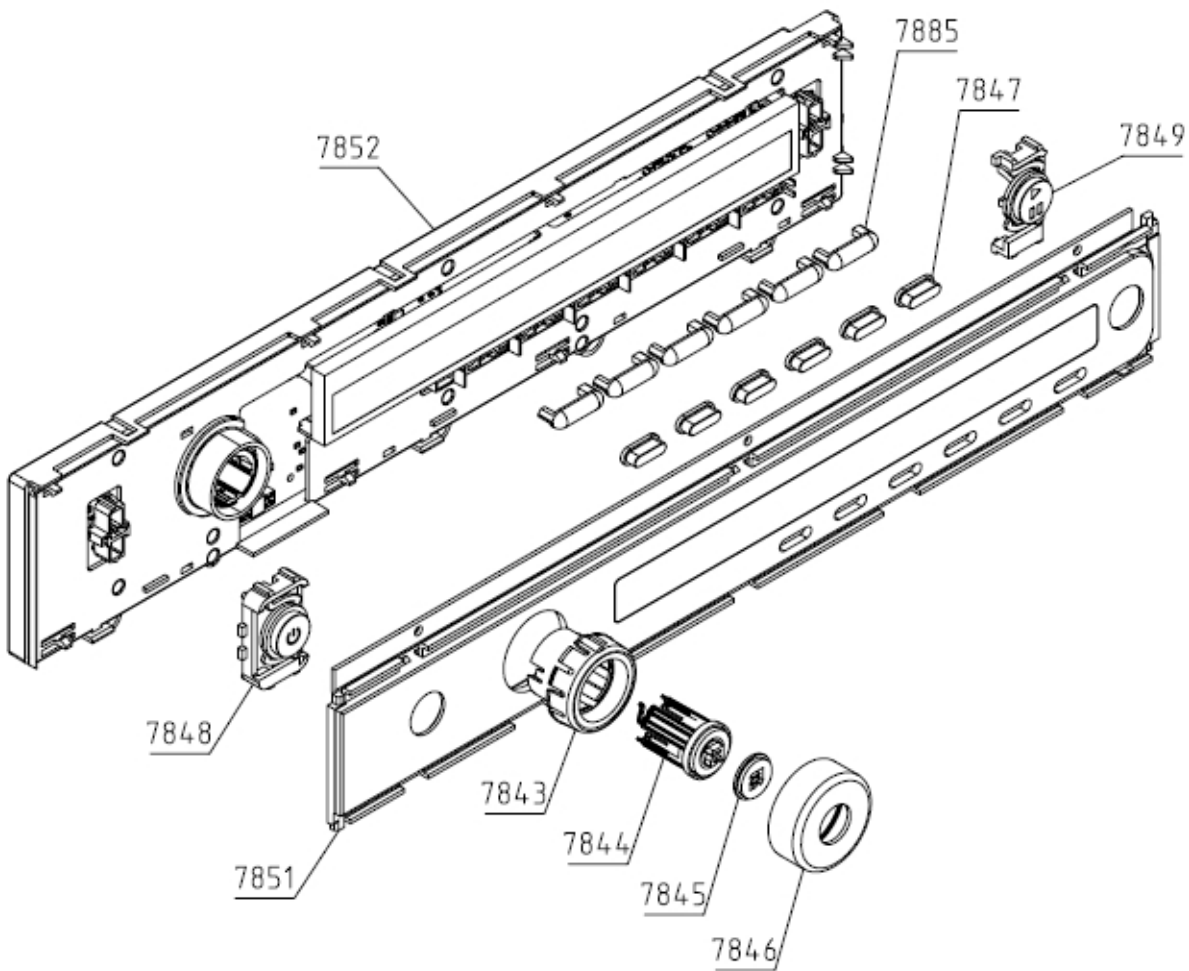

**022731**

Position	Ident	Spare part description	Quantity	Validity	Extra ID
0578	594873	DOOR SEAL SP-15	1		
1212	555921	DOOR FRAME OUTER 070 TD-75/85	1		
1213	636572	DOOR FRAME INTERIOR TD-75/85	1		
1214	555919	DOOR COVER TD-75/85	1		
1215	500113	GLASS DOOR SP-15	1		
1216	561953	DOOR KPL TD-75/85 070	1		
1217	562854	FILTERING UNIT ASSY TD-75/85 070	1		
1219	500143	FILTER UNIT LATCH SP-15	2		
1220	518055	DOOR SEAL SP/P-15	1		
1221	561850	DOOR SWITCH TD-75/85 070	1		
6883	559064	DOOR SWITCH MAGNET TD-75/85	1		
6884	555942	DOOR SWITCH MAGNET HOLDER TD-75/85	1		
6885	555941	DOOR CATCH TD-75/85	1		
6886	555924	DOOR CATCH SEGMENT TD-75/85	1		
6887	563059	DOOR HINGE SEGMENT ASSY TD-75/85	1		
6888	555875	DOOR RING TD-75/85	1		
7813	536180	DOOR HINGE ABSORBER WM-75/85	4		

Position	Ident	Spare part description	Quantity	Validity	Extra ID
0067	562079	BELT POLY-V 9PH 1956 HUTCHINSON	1		
0146	450071	BEARING C&U 6001 2Z	1		
0330	153299	PROTECT CAP SEAL	1		
0410	563709	DRUM TD-85 KPL	1		
0588	581147	BEARING HOUSING SP NG	1		
0591	468945	DRUM GASKET-REAR TEF.SP-14	1		
0614	366233	DRUM GASKET-FRONT SP-10	1		
1013	181018	ELECTRODE SP NG	1		
1045	561959	BRUSH GRAPHITE WITH SUPPORT TD-75/85	1		
1053	273637	SUPPORT WHEEL SP-09	2		
1093	602322	LIGHTING LED TD-75/85 UL	1		
1188	429436	GASKET SP13	1		
1189	456149	GASKET SP-13	1		
6301	681029	AIR DIRECTER TD-75/85 KPL	1		
6311	563716	RIB TD-75/85	2		
6880	561468	NUT WITH TOOTHED FLANGE	1		

Position	Ident	Spare part description	Quantity	Validity	Extra ID
6881	559075	GRAPHITE BRUSH SLIDING RING TD-75/85	1		

024730

Position	Ident	Spare part description	Quantity	Validity	Extra ID
----------	-------	------------------------	----------	----------	----------