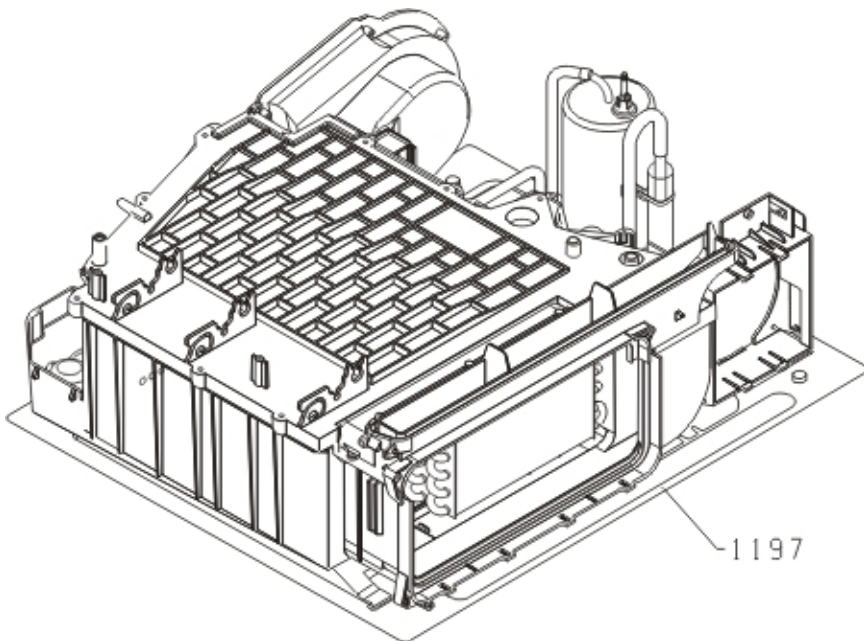

Position	Ident	Spare part description	Quantity	Validity	Extra ID
1192	617297	FAN HOUSING SP13	1		
1193	457167	HOUSING FILTER 586C KPL	1		
1199	429433	INSULATING TUBE SP13	1		
1200	338415	INSULATING TUBE L40 75A	1		
1205	470811	SPRING NTC	1		
6216	413718	HANDLE INDOOR CONDENSER	2		
6217	413717	HANDLE EXTERNAL CONDENSER 2502-B	2		
6875	556250	DOOR LATCH HOLDER TD-75/85	1		
6879	588875	HOUSING DOOR HP WITH GASKET TD-75/85	1		
6931	454144	INTERMEDIARY CHANNEL TD-80 HP	1		
6932	454145	INTERMEDIARY CHANNEL COVER TD-80HP	1		
6964	624306	HOUSING COVER TD-75/85 UL4	1		
7473	266150	LOCK	1		

026199

Position	Ident	Spare part description	Quantity	Validity	Extra ID
1197	622340	SYSTEM BOTTOM-HEAT PUMP 60HZ TD85 KPL S	1