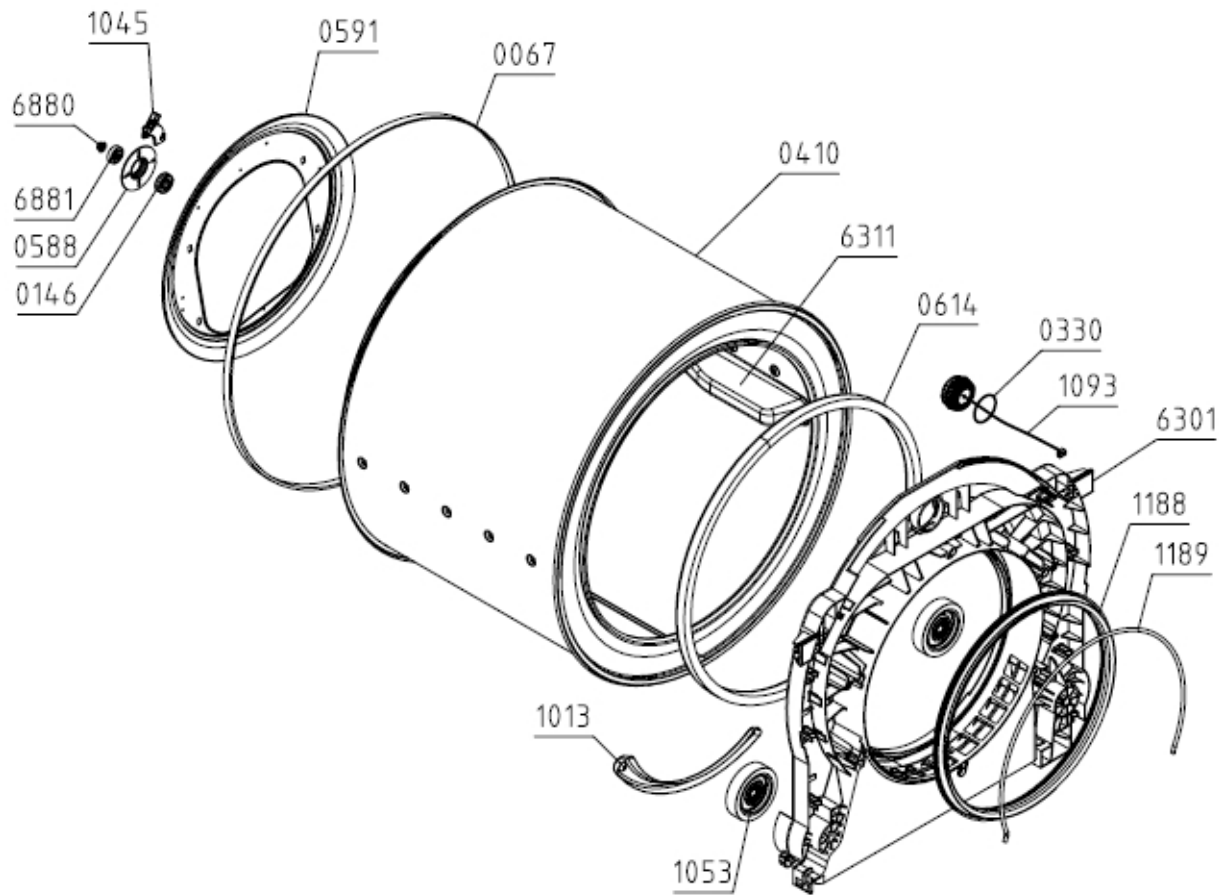

**022731**

Position	Ident	Spare part description	Quantity	Validity	Extra ID
0578	594873	DOOR SEAL SP-15	1		
1212	555921	DOOR FRAME OUTER 070 TD-75/85	1		
1213	636572	DOOR FRAME INTERIOR TD-75/85	1		
1214	555919	DOOR COVER TD-75/85	1		
1215	500113	GLASS DOOR SP-15	1		
1216	561953	DOOR KPL TD-75/85 070	1		
1217	562854	FILTERING UNIT ASSY TD-75/85 070	1		
1219	500143	FILTER UNIT LATCH SP-15	2		
1220	518055	DOOR SEAL SP/P-15	1		
1221	561850	DOOR SWITCH TD-75/85 070	1		
6883	559064	DOOR SWITCH MAGNET TD-75/85	1		
6884	555942	DOOR SWITCH MAGNET HOLDER TD-75/85	1		
6885	555941	DOOR CATCH TD-75/85	1		
6886	555924	DOOR CATCH SEGMENT TD-75/85	1		
6887	563059	DOOR HINGE SEGMENT ASSY TD-75/85	1		
6888	555875	DOOR RING TD-75/85	1		
7813	536180	DOOR HINGE ABSORBER WM-75/85	4		

Position	Ident	Spare part description	Quantity	Validity	Extra ID
0067	562079	BELT POLY-V 9PH 1956 HUTCHINSON	1		
0146	450071	BEARING C&U 6001 2Z	1		
0330	153299	PROTECT CAP SEAL	1		
0410	563709	DRUM TD-85 KPL	1		
0588	581147	BEARING HOUSING SP NG	1		
0591	468945	DRUM GASKET-REAR TEF.SP-14	1		
0614	366233	DRUM GASKET-FRONT SP-10	1		
1013	181018	ELECTRODE SP NG	1		
1045	561959	BRUSH GRAPHITE WITH SUPPORT TD-75/85	1		
1053	273637	SUPPORT WHEEL SP-09	2		
1093	602322	LIGHTING LED TD-75/85 UL	1		
1188	429436	GASKET SP13	1		
1189	456149	GASKET SP-13	1		
6301	681029	AIR DIRECTER TD-75/85 KPL	1		
6311	563716	RIB TD-75/85	2		
6880	561468	NUT WITH TOOTHED FLANGE	1		