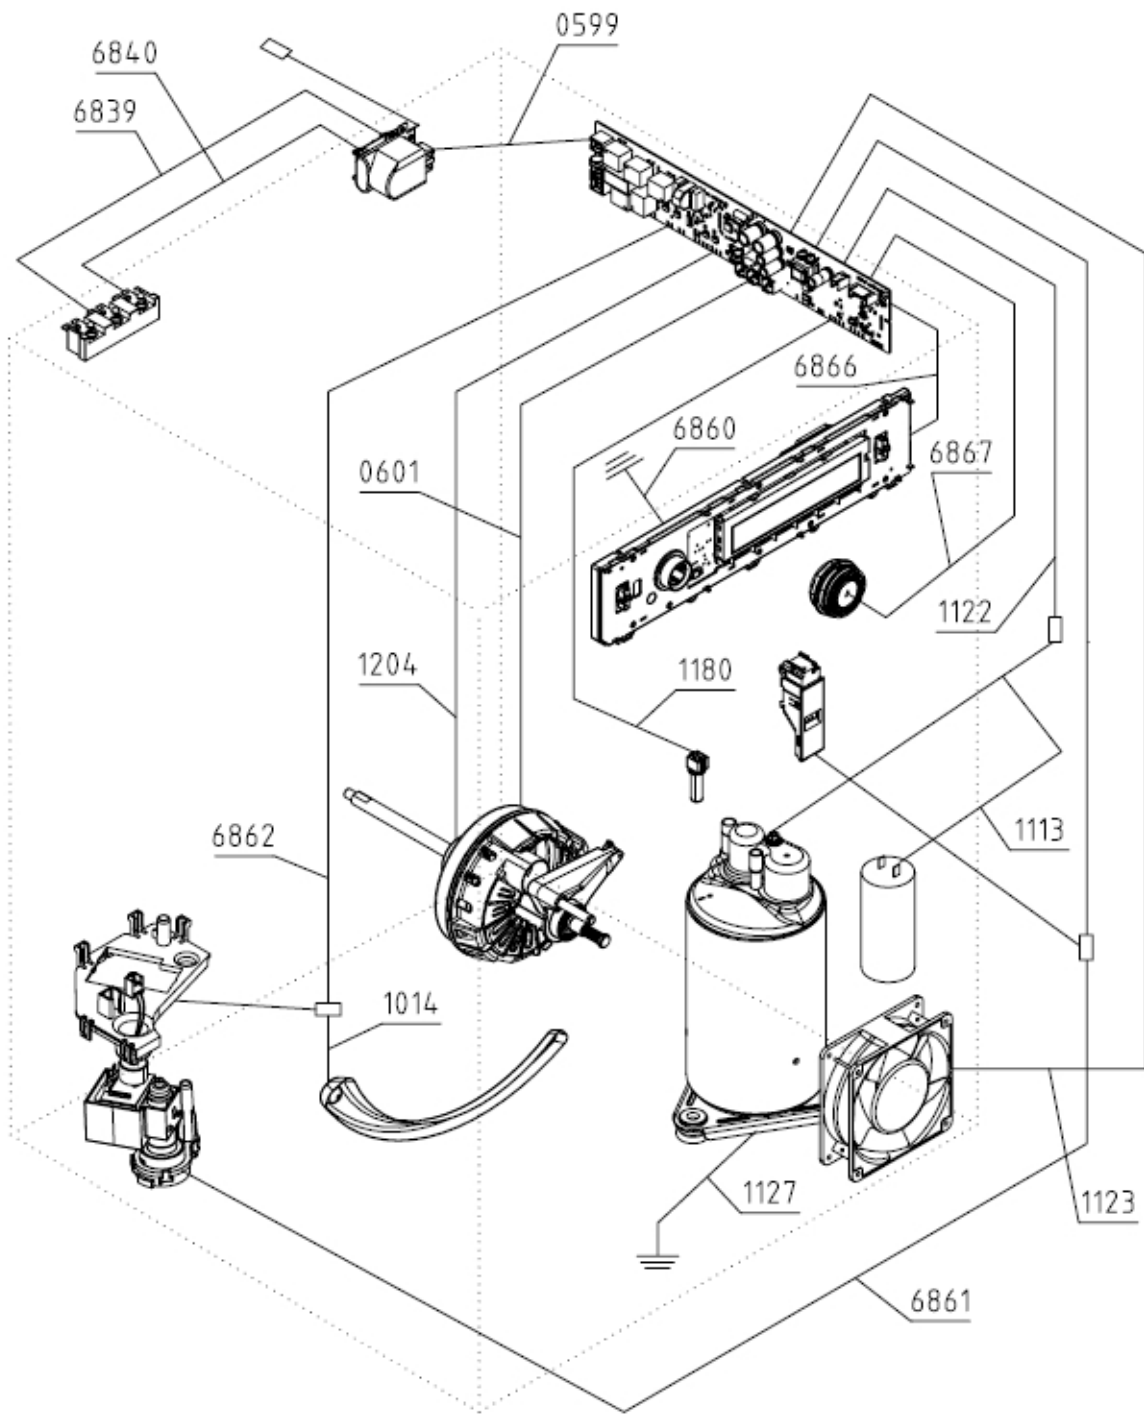

Position	Ident	Spare part description	Quantity	Validity	Extra ID
0599	570536	WIRING HARNESS POWER SUPPLY HP TD-85.C	1		
0601	572439	WIRING HARNESS ELECTROMOTOR BPM TD-85	1		
1014	591015	CONDUCTOR	1		
1113	334662	WIRING HARNESS COMPRESSOR AUX.	1		
1122	570537	WIRING HARNESS COMPRESSOR TD-85	1		
1123	570572	WIRING HARNESS FAN TD-85	1		
1127	570574	GROUNDING COMPRESSOR TD-85	1		
1180	570569	WIRING HARNESS - NTC HP TD-85	1