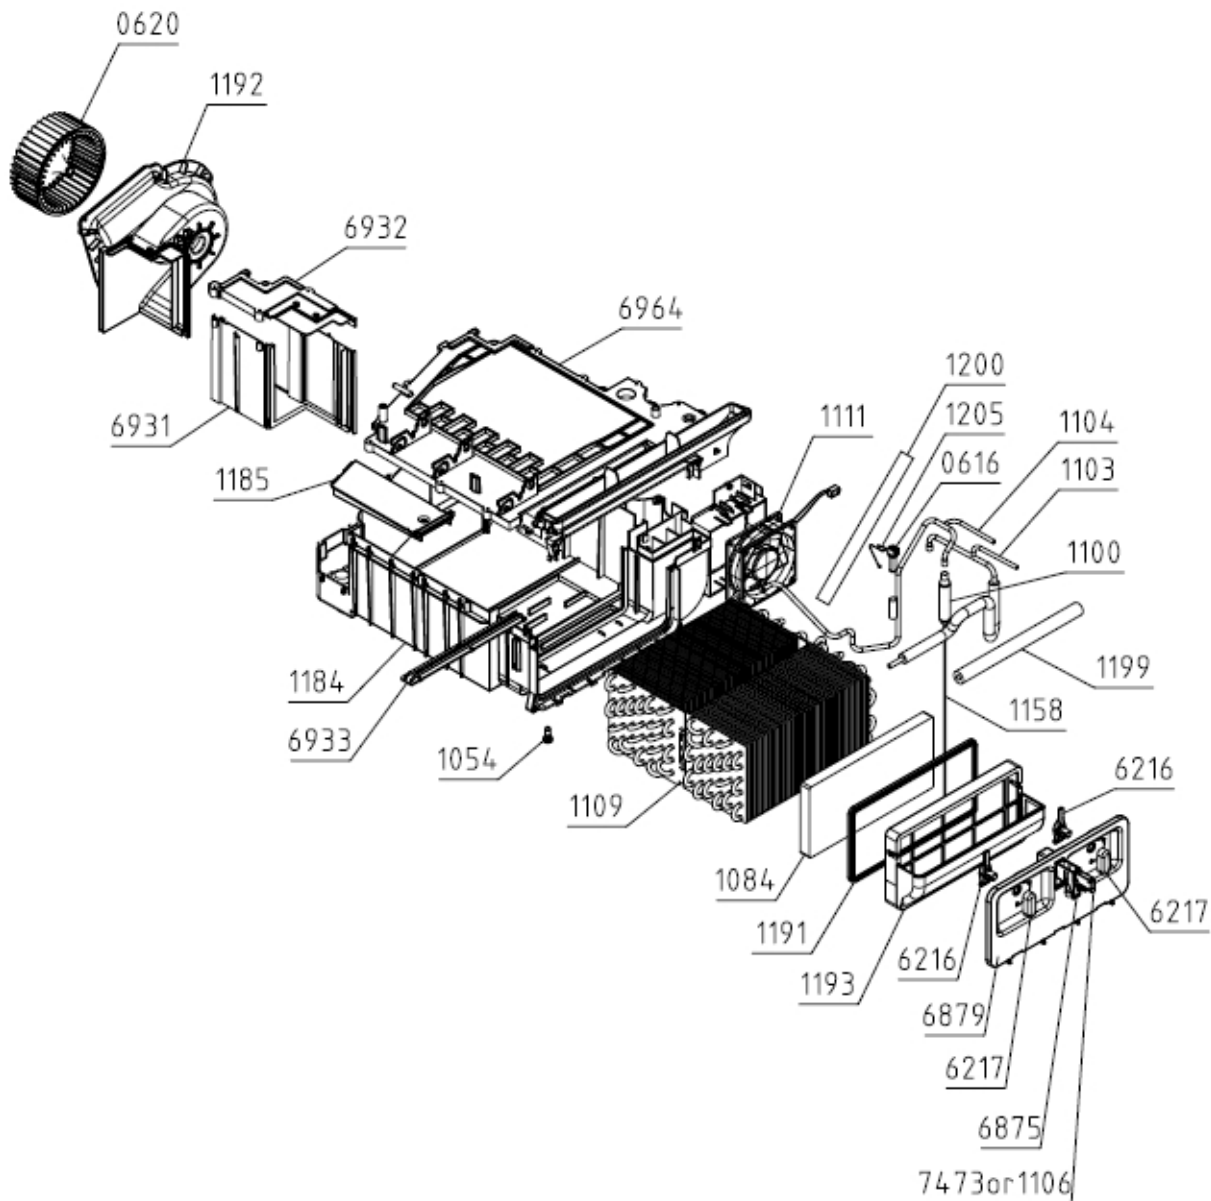

025740

Position	Ident	Spare part description	Quantity	Validity	Extra ID
0209	709444	CONNECTING CABLE AWG10/4 TD75/85 US/CA	1		
0254	830036	BELT PULLEY WITH BEARING	1		
0257	455561	SPRING OF STRAINER SP-13	1		
0656	670670	RFI-FILTER	1		
1005	161769	GASKET SP-05	1		
1075	460715	POWER CAPACITOR 25UF P2 DUCATI	1		
1125	411479	COMPRESSOR LG EKS094 60HZ SP/K-A-12	1		
1126	403909	SHOCK ABSORBER COMPRESSOR SP/K-A-12	3		
1128	403910	CONNECTION BOX COVER GASKET SP/K	1		
1129	439718	OVERLOAD PROTECTION SP/K-A-12B100	1		
1196	431869	HOLDER MOTOR TD-80 UL4	1		
1201	607557	ELECTROMOTOR BPM TA0203 ASKOLL TD-75/85	1		
1226	561491	SPACER BUSH D12/D8,2X3	1		
6258	346825	BEARING SHOCK ABSORBER EM TD-70	2		
6263	413848	SLIDE BEARING TD-70	1		
6551	562937	HOUSING CONNECTION TD-75/85 US	1		
6552	345486	SOCKET 20A/240V 60HZ	1		

Position	Ident	Spare part description	Quantity	Validity	Extra ID
6553	345623	TERMINAL BLOCK EH-4 USA TD	1		
6554	346455	GROMMET 94793	1		
6555	184864	LOCK NUT PG21	1		
6556	503197	COVER CONNECTION TD-70 US	1		
6873	561851	SUPPLY UNIT HOLDER TD/SP-15	1		
6874	586942	SUPPLY UNIT 11KG TC3 TD-85.1 US	1		
6917	427962	GROMMET BOX COVER TD-80 UL	1		

**026193**

Position	Ident	Spare part description	Quantity	Validity	Extra ID
0616	581213	TEMPERATURE SENSOR .NTC EPCOS	1		
0620	464719	FAN PZ SP13 UL4	1		
1054	273640	VESSEL PLUG GP-09	1		
1084	810183	FOAM FILTER SP13 IFT	1		
1100	366354	SYSTEM FILTER SP-10	1		
1103	429431	RETURN TUBE SP13	1		
1104	493266	PRESSURE TUBE SP-14 ROG	1		
1109	451676	HEAT EXCHANGER SP-13-1	1		
1111	347432	AXIAL FAN SP/K-A-10	1		
1158	391370	CAPILLARY TUBE SP/K-A	1		
1184	586783	HOUSING TC SP13 UL4	1		
1185	429454	COVER INTERMEDIARY TC SP13	1		
1191	429415	GASKET SP13	1		