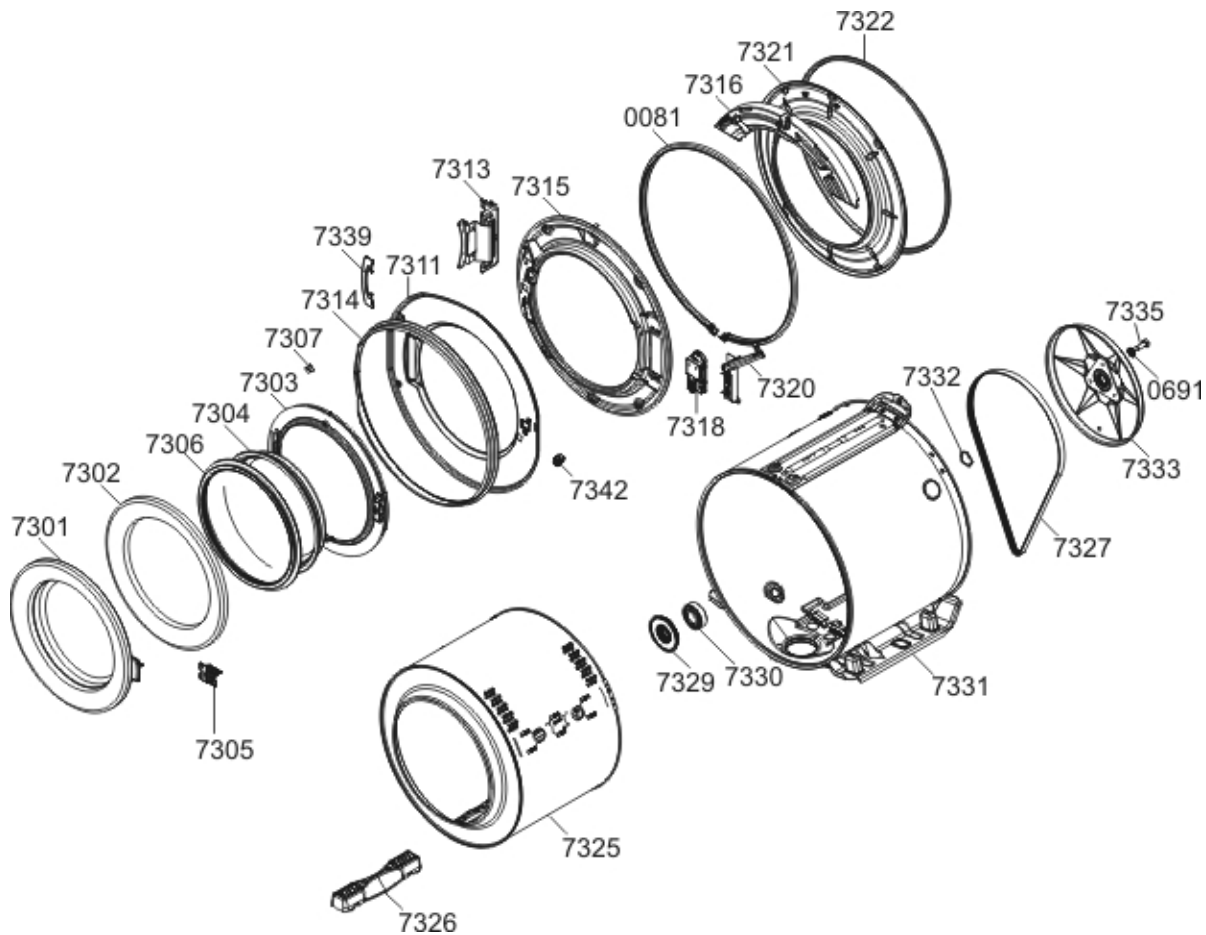

Position	Ident	Spare part description	Quantity	Validity	Extra ID
7221	183436	FILTER HOUSING WITH PUMP 230V/60HZ	1		
7222	252146	RUBBER BUFFER,DRAIN PUMP	2		
7223	247550	RUBBER RING DRAINPUMP	1		
7224	503183	HOSE D12/D8 L180 WM-70	1		
7226	476225	DISCHARGE HOSE WM-70	1		
7232	252089	CABLE HOLDER SMALL	2		
7240	513024	HEATER 230V/2000W WM-75/85	1		
7982	252005	BELT CLAMP D14,8	1		
7983	413866	DISCHARGE HOSE HOLDER WM-70	2		
7984	500888	PISTON ROD L142 WM-70	1		
7996	252050	CLAMP D42,5	1		
7998	252084	CLAMP D80,0	1		
7999	438429	CLAMP D29,5	1		

023704