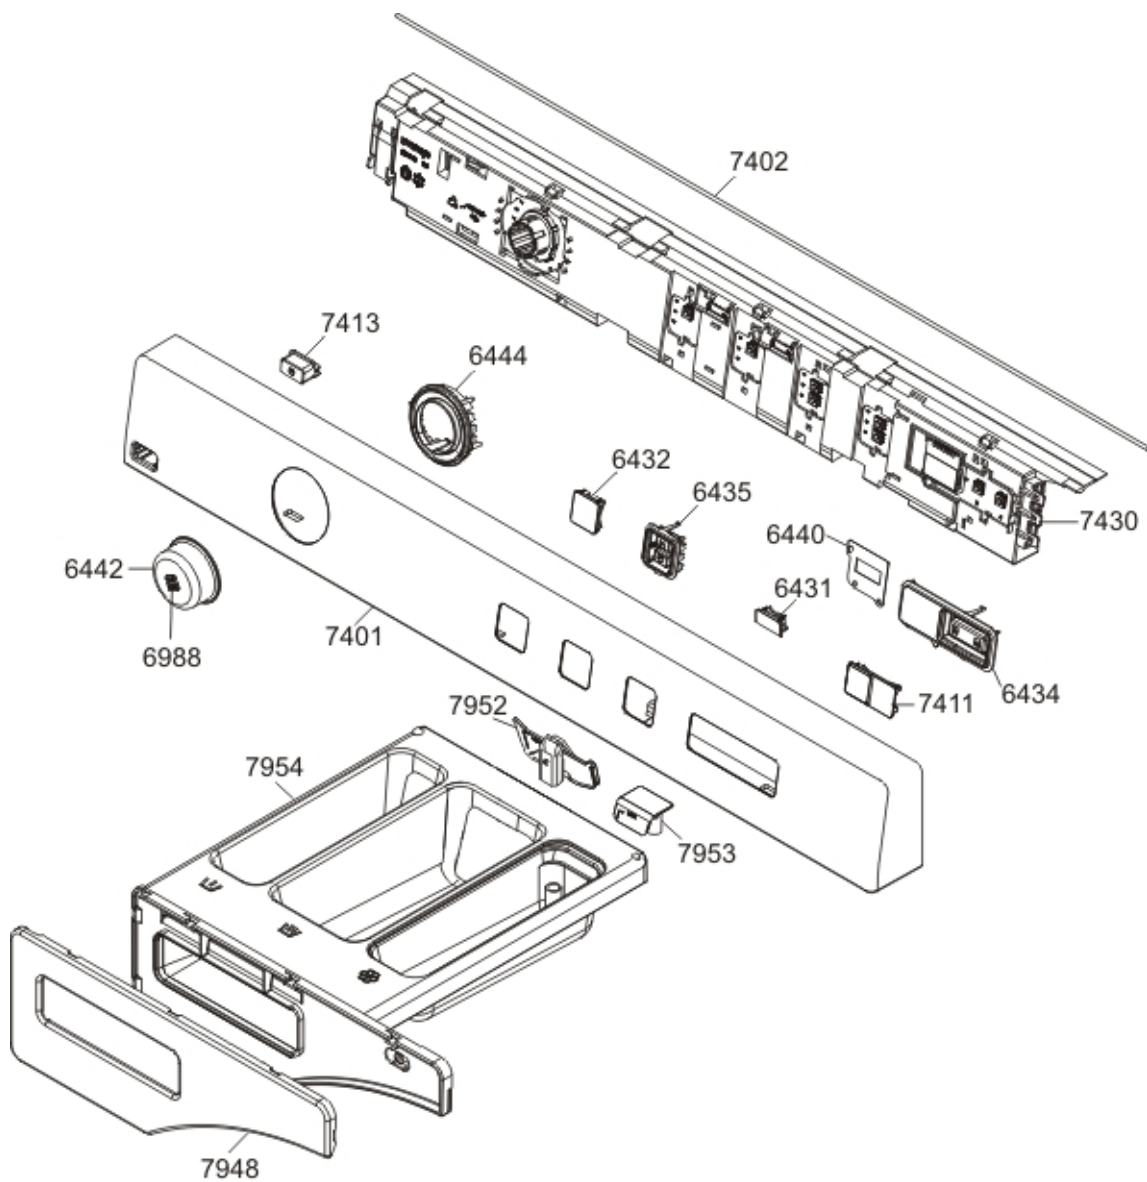

Position	Ident	Spare part description	Quantity	Validity	Extra ID
6431	503252	SELECTING KEY WMD-70.1 BK070	2		
6432	503251	SELECTING KEY 1 WMD-70.1	2		
6434	413709	KEY SUPPORT START/STOP WMD-70.1	1		
6435	413708	KEY SUPPORT MENU WMD-70.1 UL4	3		
6440	413710	DECORATIVE PLATE WMD-70.1	1		
6442	417170	CONTROL KNOB WMD-70.1 0502-B UL4	1		
6444	413711	ILLUMINATION PLATE WMD-70.1 UL4	1		
6988	500568	LOGO ASKO A S NCS6502-B	1		
7401	503108	FRONT PANEL W6424 US WM-70.1 B	1