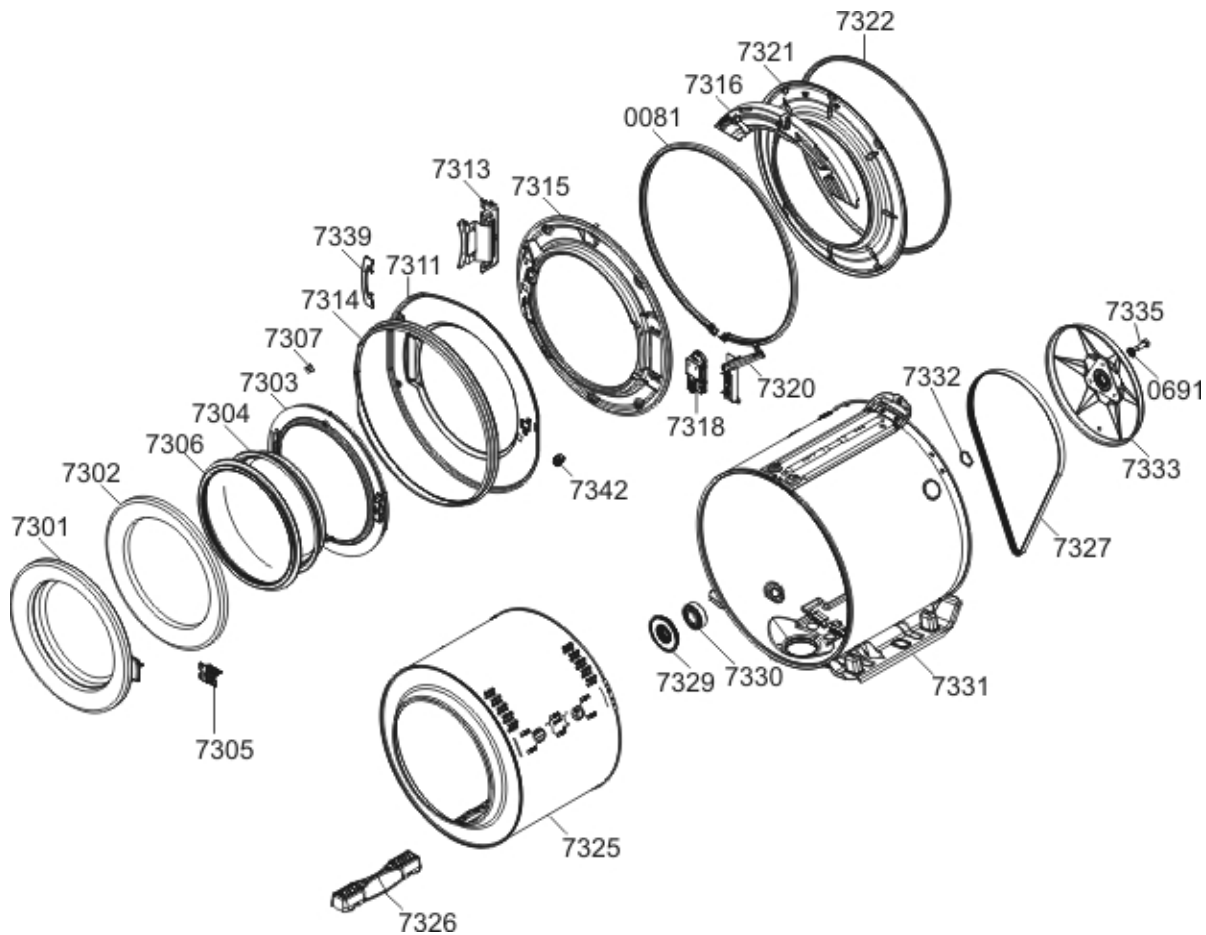

Position	Ident	Spare part description	Quantity	Validity	Extra ID
7221	183436	FILTER HOUSING WITH PUMP 230V/60HZ	1		
7222	252146	RUBBER BUFFER,DRAIN PUMP	2		
7223	247550	RUBBER RING DRAINPUMP	1		
7224	503183	HOSE D12/D8 L180 WM-70	1		
7226	476225	DISCHARGE HOSE WM-70	1		
7232	252089	CABLE HOLDER SMALL	2		
7240	513024	HEATER 230V/2000W WM-75/85	1		
7982	252005	BELT CLAMP D14,8	1		
7983	413866	DISCHARGE HOSE HOLDER WM-70	2		
7984	500888	PISTON ROD L142 WM-70	4		
7996	252050	CLAMP D42,5	1		
7998	252084	CLAMP D80,0	1		
7999	438429	CLAMP D29,5	1		

023704