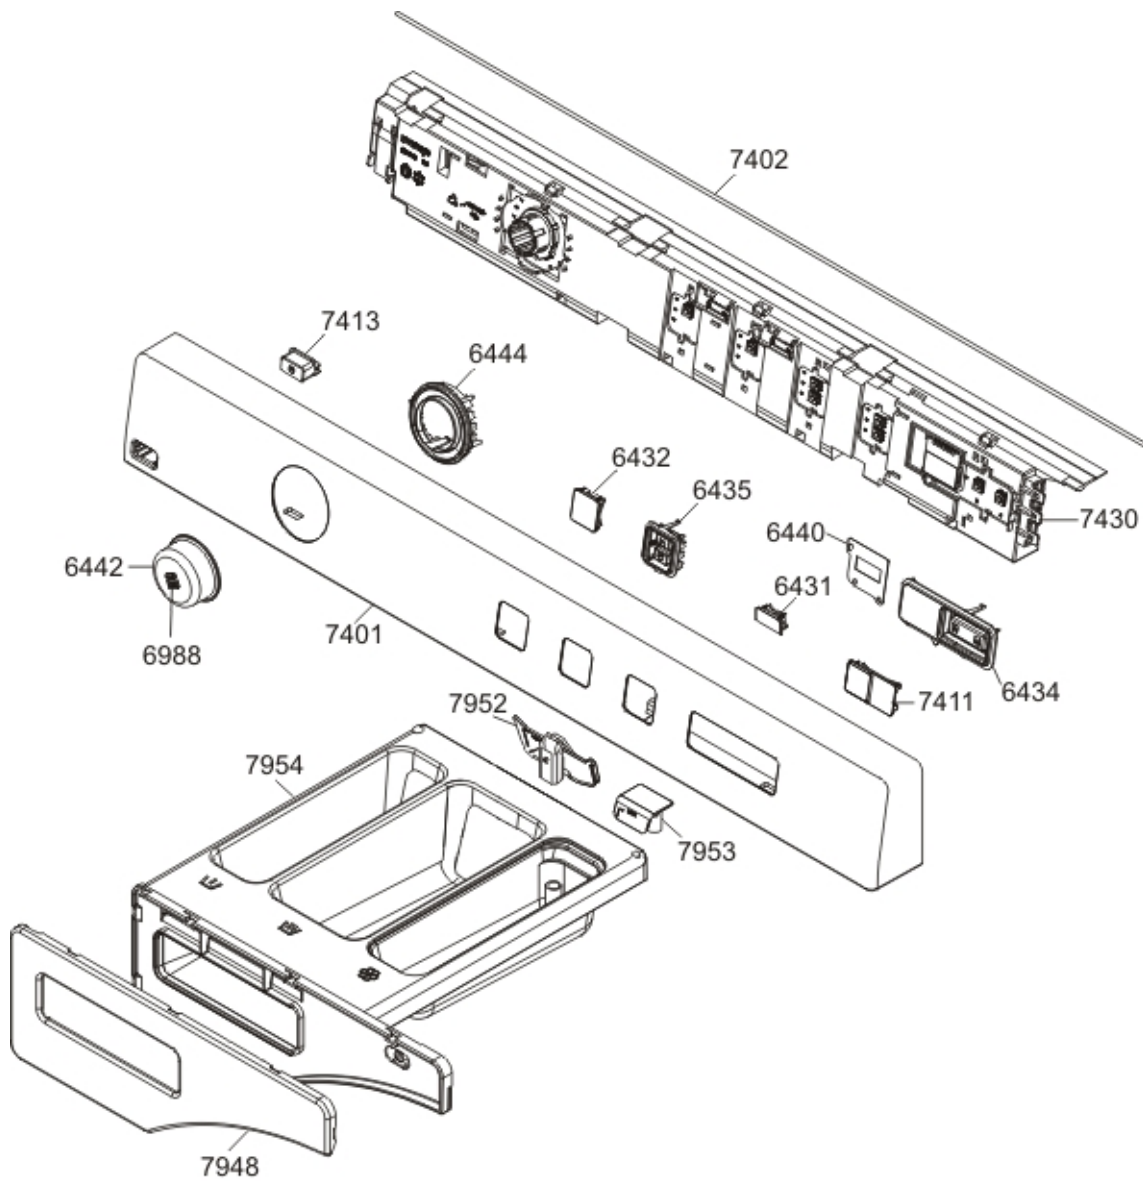

Position	Ident	Spare part description	Quantity	Validity	Extra ID
6431	503252	SELECTING KEY WMD-70.1 BK070	2		
6432	503251	SELECTING KEY 1 WMD-70.1	2		
6434	413709	KEY SUPPORT START/STOP WMD-70.1	1		
6435	413708	KEY SUPPORT MENU WMD-70.1 UL4	3		
6440	413710	DECORATIVE PLATE WMD-70.1	1		
6442	417170	CONTROL KNOB WMD-70.1 0502-B UL4	1		
6444	413711	ILLUMINATION PLATE WMD-70.1 UL4	1		
6988	500568	LOGO ASKO A S NCS6502-B	1		
7401	557408	FRONT PANEL W6424W US WM-70.1 SIGN	1