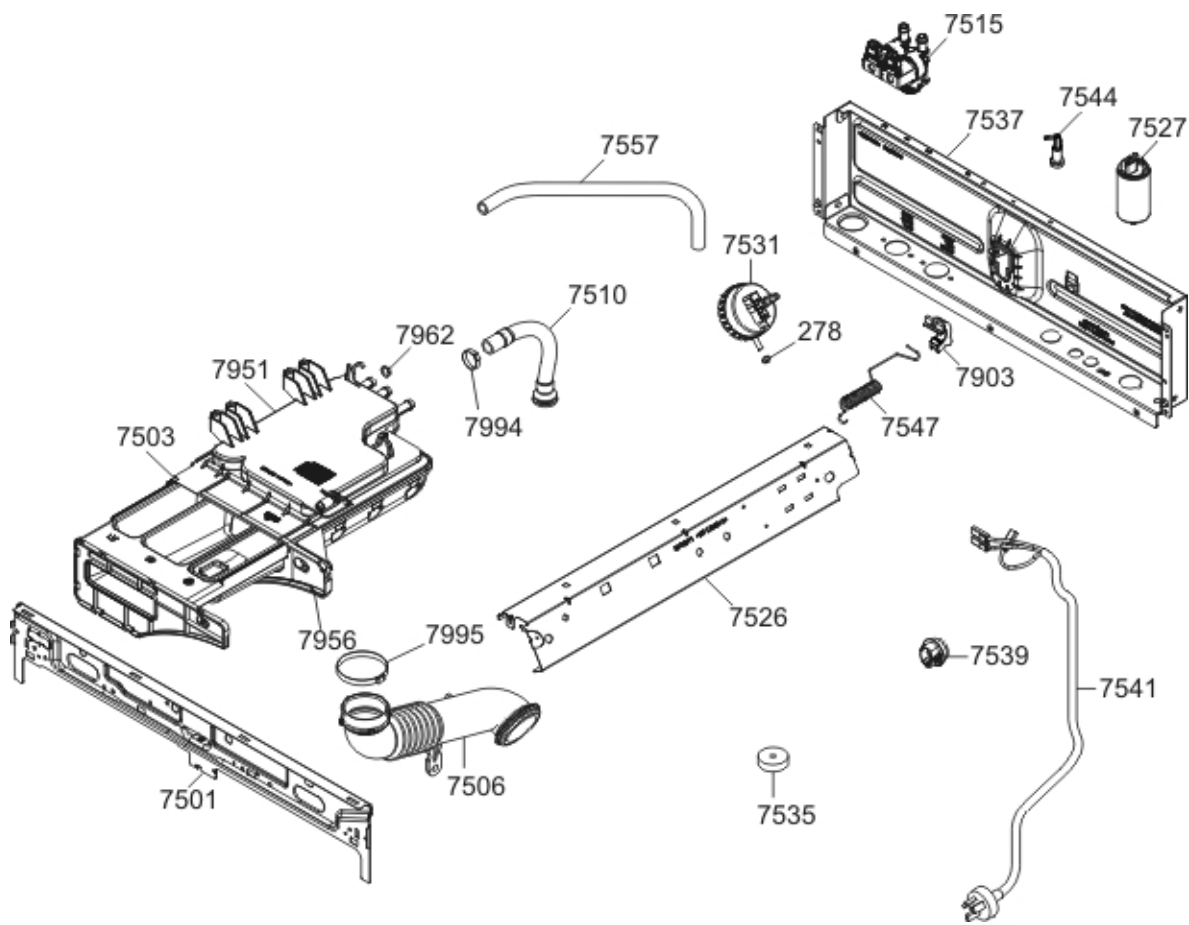

Position	Ident	Spare part description	Quantity	Validity	Extra ID
7402	266986	GASKET D3,1X570	1		
7411	414678	KEY START/STOP WM-70.1	1		
7413	413713	KEY ON/OFF WMD-70.2	1		
7430	557579	CONTROL UNIT SERVIS WM-70.1B NTC CSA	1		
7430	557579	CONTROL UNIT SERVIS WM-70.1B NTC CSA	1		
7948	490319	SOAP DISPENSER HANDLE WM-80 070	1		
7952	489767	LIQUID DETERGENT INSERT WM-80	1		
7953	489764	SOFTENER INSERT WM-80	1		
7954	489775	SOAP DISPENSER DRAWER WM-80 KPL	1		

025712

Position	Ident	Spare part description	Quantity	Validity	Extra ID
0278	387524	CLAMP - WIRE D 10	1