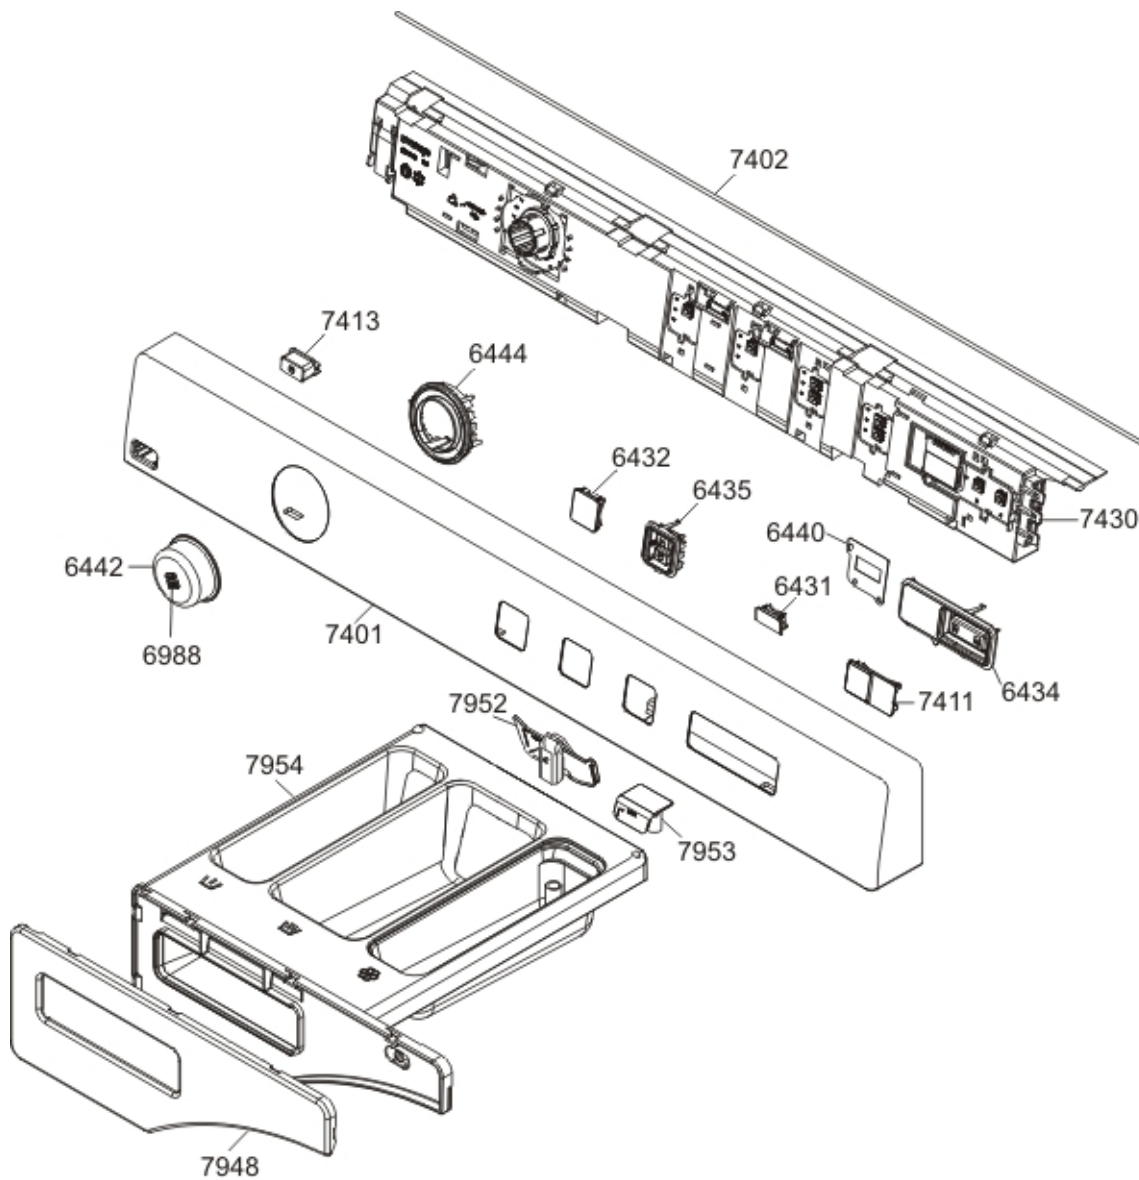

Position	Ident	Spare part description	Quantity	Validity	Extra ID
6431	503252	SELECTING KEY WMD-70.1 BK070	2		
6432	503251	SELECTING KEY 1 WMD-70.1	2		
6434	413709	KEY SUPPORT START/STOP WMD-70.1	1		
6435	413708	KEY SUPPORT MENU WMD-70.1 UL4	3		
6440	413710	DECORATIVE PLATE WMD-70.1	1		
6442	417170	CONTROL KNOB WMD-70.1 0502-B UL4	1		
6444	413711	ILLUMINATION PLATE WMD-70.1 UL4	1		
6988	500568	LOGO ASKO A S NCS6502-B	1		
7401	557408	FRONT PANEL W6424W US WM-70.1 SIGN	1