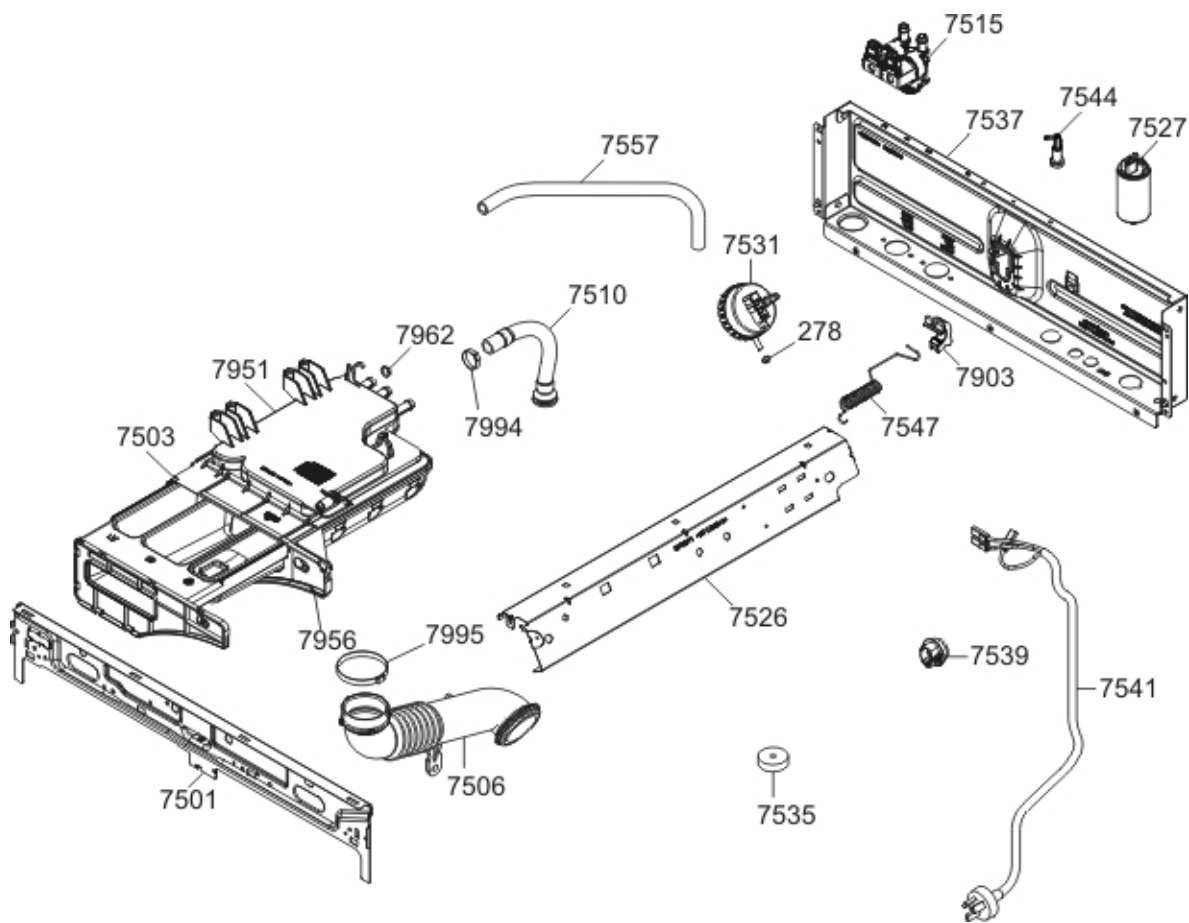

Position	Ident	Spare part description	Quantity	Validity	Extra ID
7402	266986	GASKET D3,1X570	1		
7411	414678	KEY START/STOP WM-70.1	1		
7413	413713	KEY ON/OFF WMD-70.2	1		
7430	557579	CONTROL UNIT SERVIS WM-70.1B NTC CSA	1		
7430	557579	CONTROL UNIT SERVIS WM-70.1B NTC CSA	1		
7948	490319	SOAP DISPENSER HANDLE WM-80 070	1		
7952	489767	LIQUID DETERGENT INSERT WM-80	1		
7953	489764	SOFTENER INSERT WM-80	1		
7954	489775	SOAP DISPENSER DRAWER WM-80 KPL	1		

025712

Position	Ident	Spare part description	Quantity	Validity	Extra ID
0278	387524	CLAMP - WIRE D 10	1