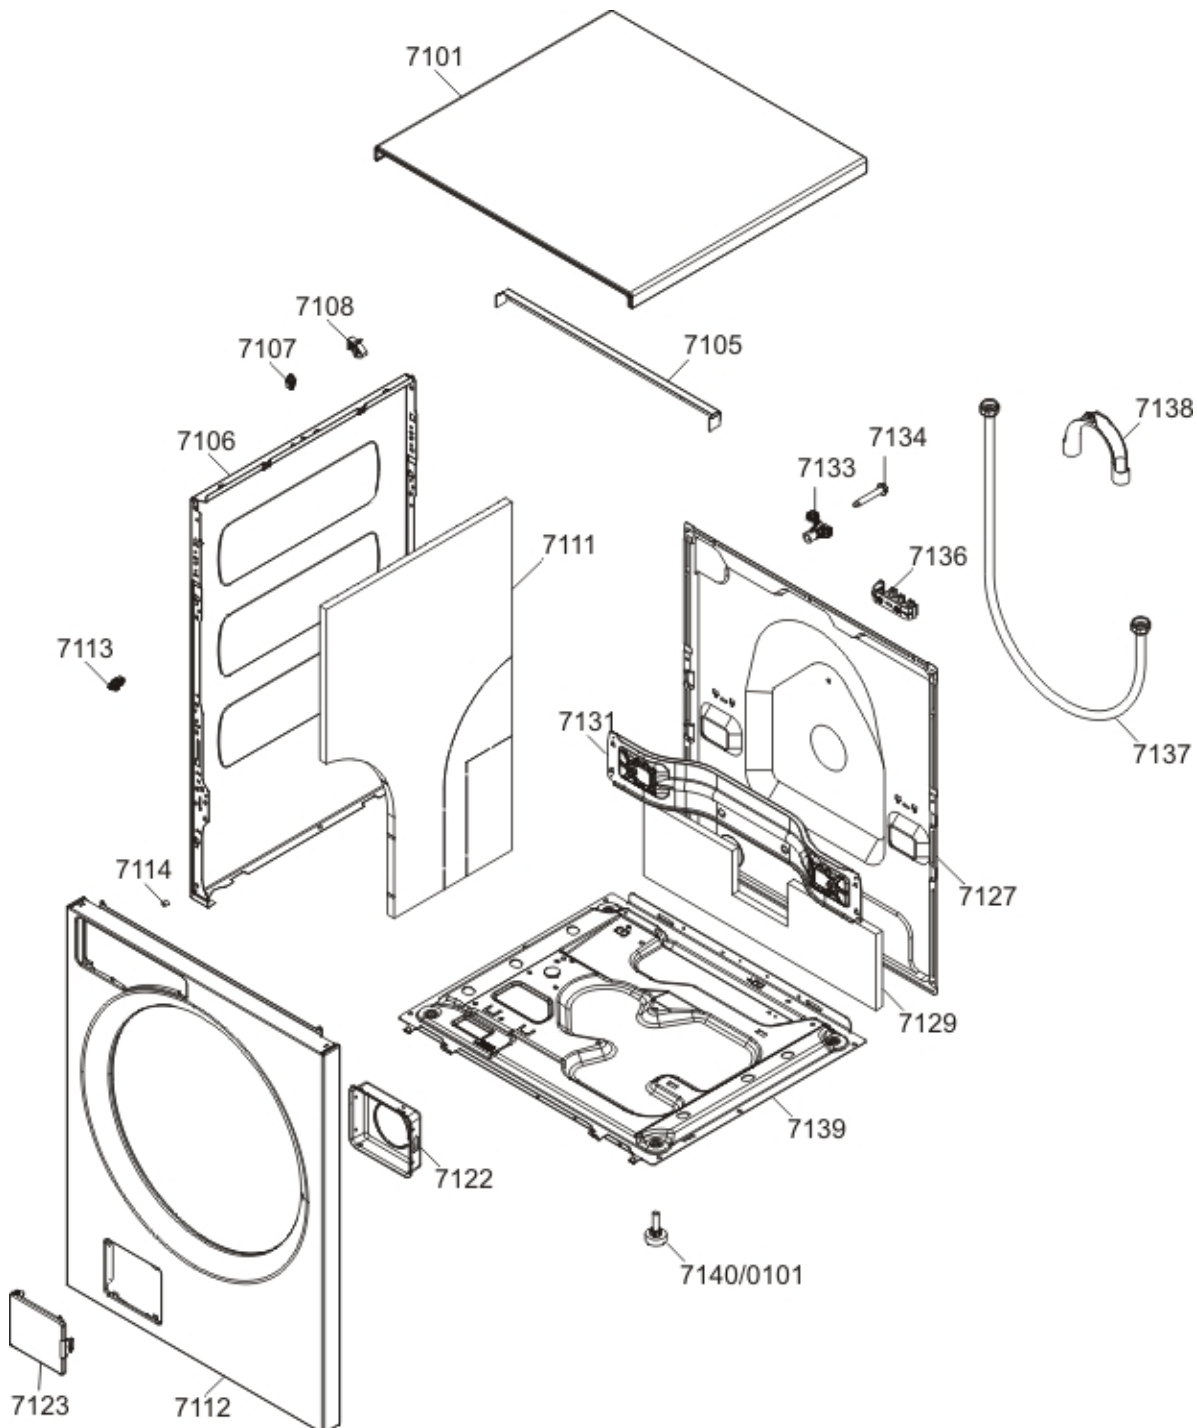

SPARE PARTS LIST

Hisense EUROPE

Date 14.09.2022
Time 01:21:17

Type WM80.2
Model W8844XLW
Art. No. 461615

Brand name ASKO
Version 08.07.2014
Service index 01

021704

Position	Ident	Spare part description	Quantity	Validity	Extra ID
7101	408513	COVER/WORKTOP WMD-80 LA070	1		
7106	408558	CABINET SIDE PANEL WMD-80 LA070	2		
7107	413707	COVER HOLDER WMD-70	4		
7108	413814	WIRING HARNESS HOLDER WMD-70 UL4	6		
7111	252168	SOUND DEAD.SHEET OUTLET HOSE	2		
7112	415394	FRONT PANEL WM-80 KPL LA070	1		
7113	412257	FRONT PANEL LATCH WM-70 UL4	4		
7114	228893	PLASTIC GUIDE FRONT PLATE	2		
7122	416079	FILTER PROTECTION PICKLED WM-70	1		
7123	503179	FILTER COVER 0502-B WM-70	1		
7127	503178	REAR PANEL WM-70	1		
7131	503261	BLOCKADE HOLDER WM-70	1		
7133	551188	TRANSPORT INSERT WM-75/85	3		
7134	270698	SCREW M10X65 TT FZB	3		
7136	413811	HOSE HOLDER WMD-70	2		
7137	254162	SUPPLY HOSE L1500 D15X2,5 3/4-3/4 11,5US	1		
7138	498220	DISCHARGE HOSE BOW POM	1		
7139	370606	BOTTOM WM-80	1		
7140	499533	ADJUSTABLE FOOT PS-10 ASSY	4		

022703

Position	Ident	Spare part description	Quantity	Validity	Extra ID
0345	537874	CLAMP - WIRE D 38	1		
7201	415388	TUB SHOCK ABSORBER WM-80 KPL	2		
7202	270755	SPRING LEG DAMPER WM-70	4		
7203	270772	SPRING LEG DAMPER WM-70	4		
7204	270777	PISTON ROD DAMPER WM-70	4		
7206	271067	MOTOR	1		
7207	419002	BUSH WM-70	2		
7208	237689	SCREW 8.8 M8X205 FZB	2		
7211	271987	INVERTER	1		
7215	370602	HOSE TUB-FILTER WM-80 UL4	1		