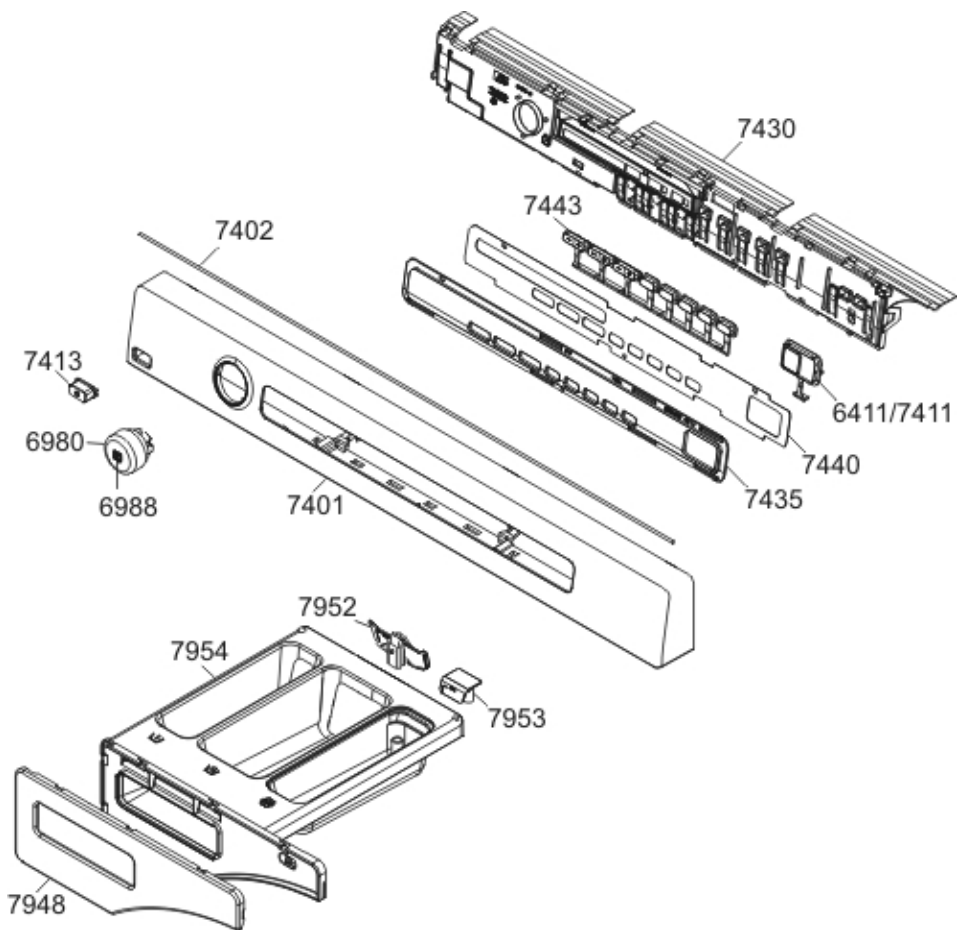

Position	Ident	Spare part description	Quantity	Validity	Extra ID
6980	417335	CONTROL KNOB WMD-70.2 BK070 UL4	1		
6988	500568	LOGO ASKO A S NCS6502-B	1		
7401	436899	FRONT PANEL ASK W8844 US SIGN	1		
7402	266986	GASKET D3,1X570	1		
7411	414675	KEY START/STOP WMD-70.2	1		
7413	413713	KEY ON/OFF WMD-70.2	1		
7430	442975	CONTROL UNIT SERVIS WM-80.2	1		
7430	442975	CONTROL UNIT SERVIS WM-80.2	1		
7435	414562	DISPLAY PLATE WMD-70.2 UL4	1		
7440	268789	CONTROL PANEL INLAY	1		
7443	414563	KEY SUPPORT 8/1 0502-B WMD-70	1		
7948	490319	SOAP DISPENSER HANDLE WM-80 070	1		
7952	425670	LIQUID DETERGENT INSERT WM-80	1		
7953	489764	SOFTENER INSERT WM-80	1		
7954	489775	SOAP DISPENSER DRAWER WM-80 KPL	1