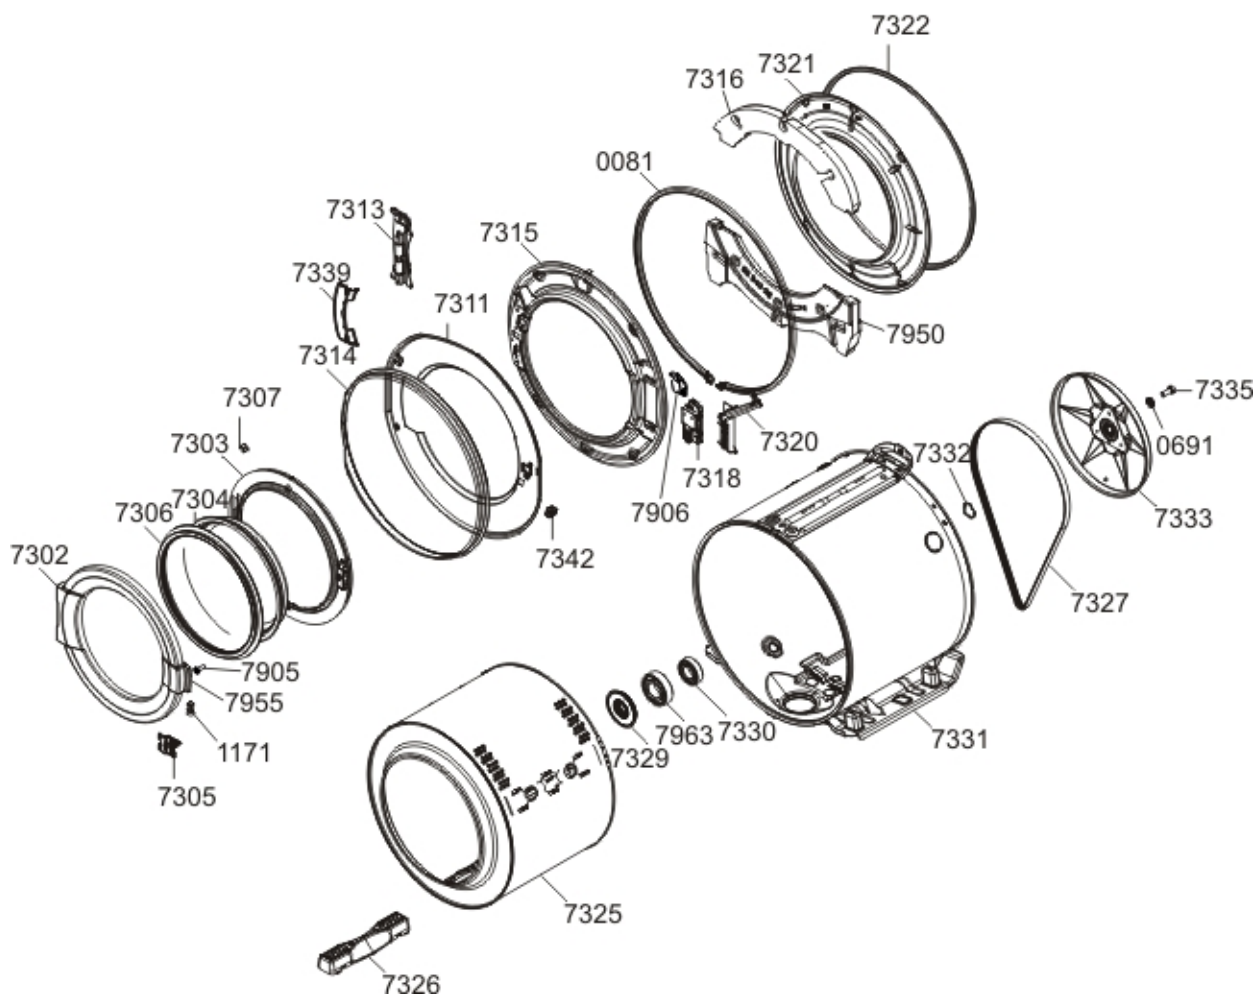

Position	Ident	Spare part description	Quantity	Validity	Extra ID
0081	587333	CLAMP PS-03	1		
0691	587646	WASHER 10,5X30X3	1		
1171	374605	DOOR HANDLE SPRING PS-12	1		
7302	371080	DOOR FRAME - EXTERIOR WM-80.2 LA012 UL4	1		
7303	371075	INTERIOR DOOR FRAME WM-80	1		
7304	236769	FRONT GLASS D306X42MM WM2	1		
7305	371239	DOOR STUCKER WM-80 S 2502-B	1		
7306	708850	DOOR SEAL WM-75/85	1		
7307	412469	GLASS HOLDER WM-70 KPL	5		
7311	425512	BLEND TUB LA070 WM-80.2 KPL	1		
7313	268842	HINGE WM60.C	1		
7314	415420	GASKET WM-80 S 2502-B	1		
7315	370669	OUTER WALL TUBS WM-80	1