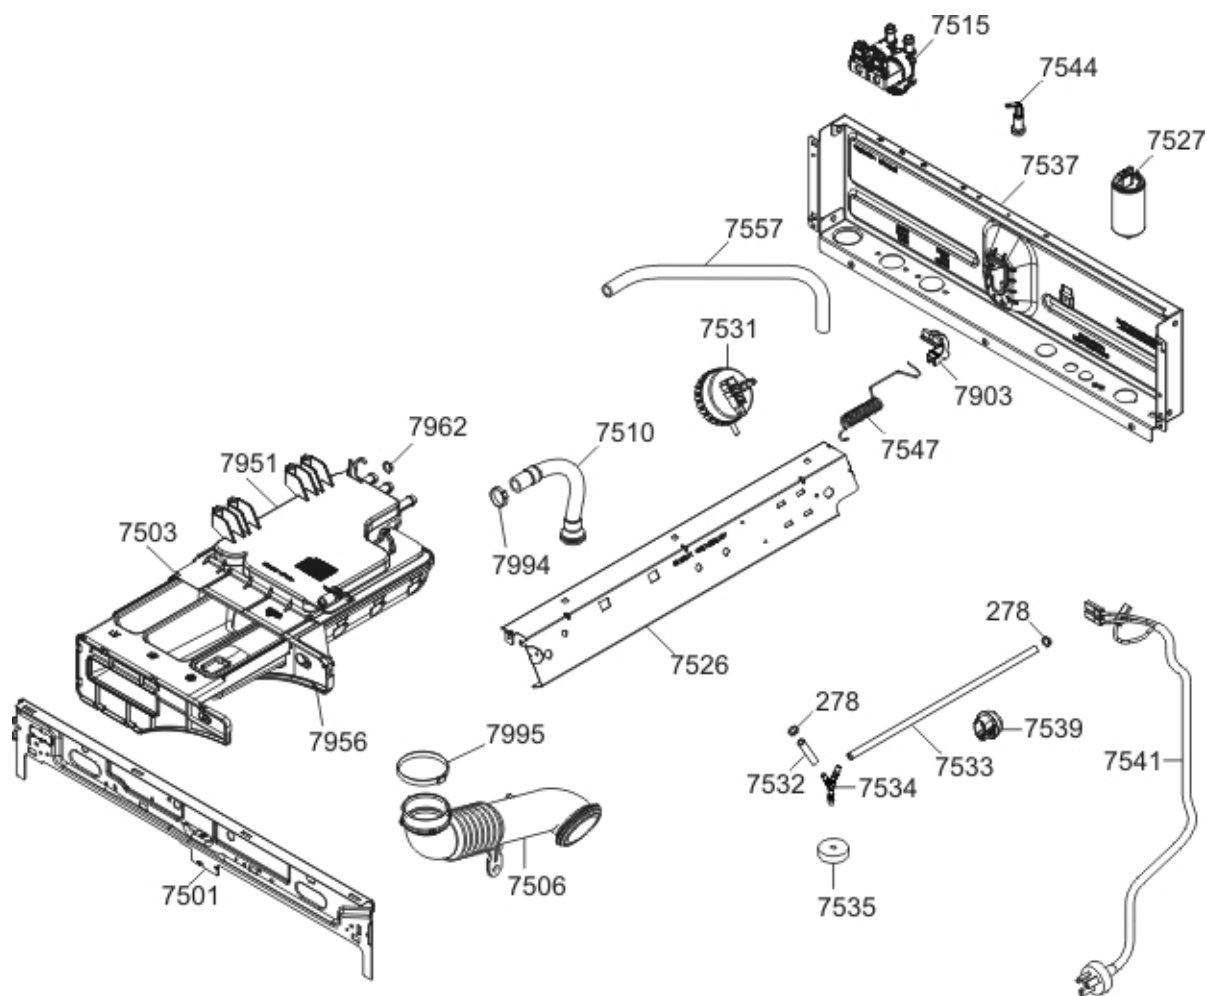

Position	Ident	Spare part description	Quantity	Validity	Extra ID
7501	565041	FRONT PANEL HOLDER WMD-70 F	1		
7503	489761	SOAP DISPENSER WM-80 KPL UL4	1		
7506	370600	INLET HOSE WM-80 UL4	1		
7510	415391	HOSE 290 WM-80	1		
7515	467756	ELECTRO VALVE DOUBLE 220/240V INV	1		
7526	371611	EL. COMPONENTS HOLDER WM-80	1		
7527	457353	FILTER EMC 1,0MH H.A.L.ASKO	1		
7531	272252	LEVEL SWITCH	1		
7532	503238	HOSE 4,3X7,3 L72 WM-70 UL4	1		
7533	425196	HOSE 4,3X7,3 L310 WM-80 UL4	1		
7534	414534	TUBE Y WM-70	1		
7535	247813	GUARD, LEVELSWITCH HOSE WM20	2		
7537	503262	HOLDER-BEHIND L587 WM-70	1		
7539	413719	CABLE GROMMET Z13	1