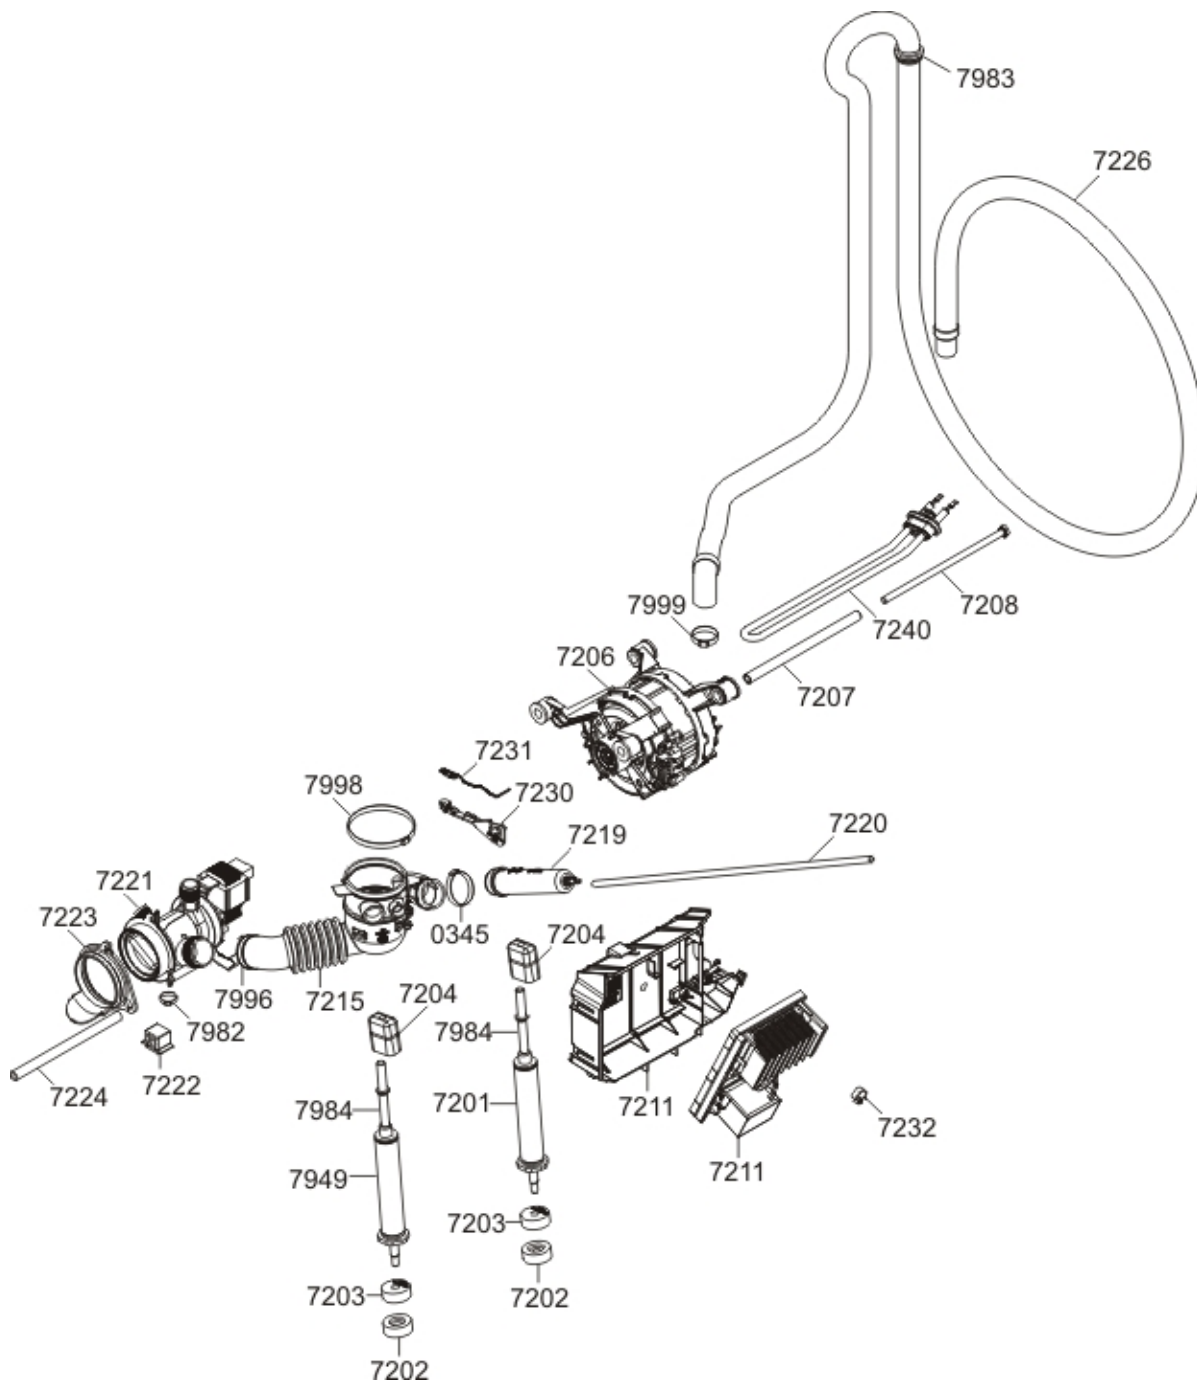

SPARE PARTS LIST

Hisense EUROPE

Date 14.09.2022
Time 01:21:17

Type WM80.2
Model W8844XLW
Art. No. 461615

Brand name ASKO
Version 08.07.2014
Service index 01

021704

Position	Ident	Spare part description	Quantity	Validity	Extra ID
7101	408513	COVER/WORKTOP WMD-80 LA070	1		
7106	408558	CABINET SIDE PANEL WMD-80 LA070	2		
7107	413707	COVER HOLDER WMD-70	4		
7108	413814	WIRING HARNESS HOLDER WMD-70 UL4	6		
7111	252168	SOUND DEAD.SHEET OUTLET HOSE	2		
7112	415394	FRONT PANEL WM-80 KPL LA070	1		
7113	412257	FRONT PANEL LATCH WM-70 UL4	4		
7114	228893	PLASTIC GUIDE FRONT PLATE	2		
7122	416079	FILTER PROTECTION PICKLED WM-70	1		
7123	503179	FILTER COVER 0502-B WM-70	1		
7127	503178	REAR PANEL WM-70	1		
7131	503261	BLOCKADE HOLDER WM-70	1		
7133	551188	TRANSPORT INSERT WM-75/85	3		
7134	270698	SCREW M10X65 TT FZB	3		
7136	413811	HOSE HOLDER WMD-70	2		
7137	254162	SUPPLY HOSE L1500 D15X2,5 3/4-3/4 11,5US	1		
7138	498220	DISCHARGE HOSE BOW POM	1		
7139	370606	BOTTOM WM-80	1		
7140	499533	ADJUSTABLE FOOT PS-10 ASSY	4		

022703

Position	Ident	Spare part description	Quantity	Validity	Extra ID
0345	537874	CLAMP - WIRE D 38	1		
7201	415388	TUB SHOCK ABSORBER WM-80 KPL	2		
7202	270755	SPRING LEG DAMPER WM-70	4		
7203	270772	SPRING LEG DAMPER WM-70	4		
7204	270777	PISTON ROD DAMPER WM-70	4		
7206	271067	MOTOR	1		
7207	419002	BUSH WM-70	2		
7208	237689	SCREW 8.8 M8X205 FZB	2		
7211	271987	INVERTER	1		
7215	370602	HOSE TUB-FILTER WM-80 UL4	1		